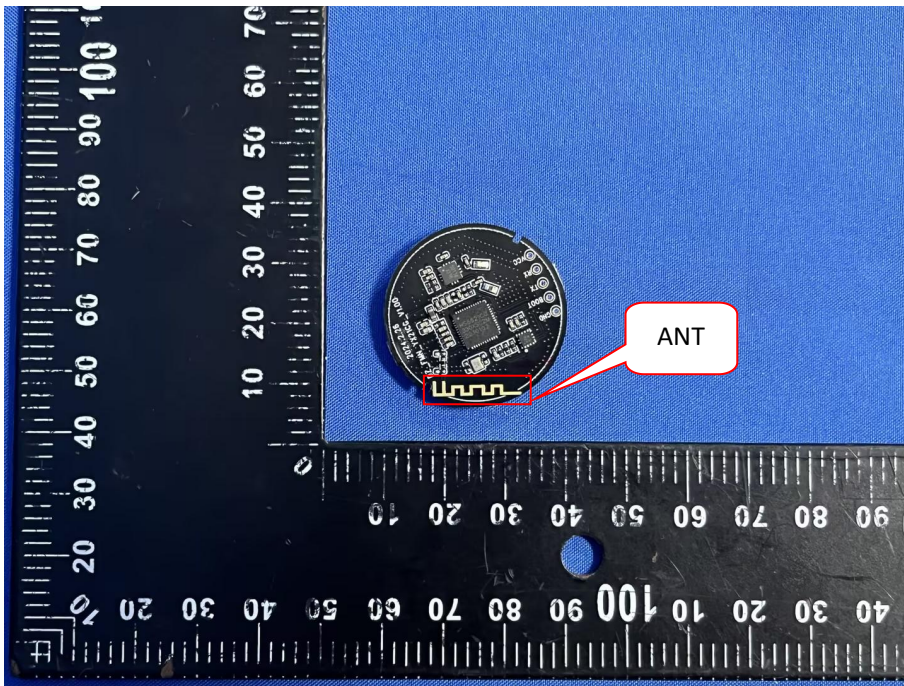

EUT PHOTOS(Internal Photos)

ZHONGHAN

FCC ID: 2BBEH-QCQTAG

ZHONGHAN

FCC ID: 2BBEH-QCQTAG

\*\*\*\*\* END OF REPORT \*\*\*\*\*