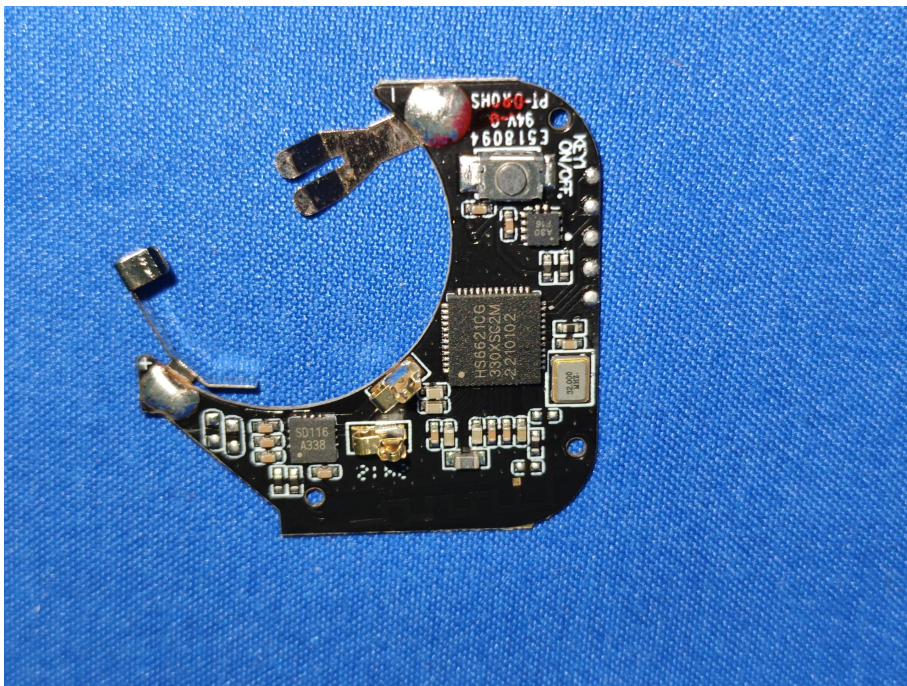

EUT PHOTOS(Internal Photos)

ZHONGHAN

FCC ID: 2BBEH-BOSCZNORP

ZHONGHAN

FCC ID: 2BBEH-BOSCNORP

***** END OF REPORT *****