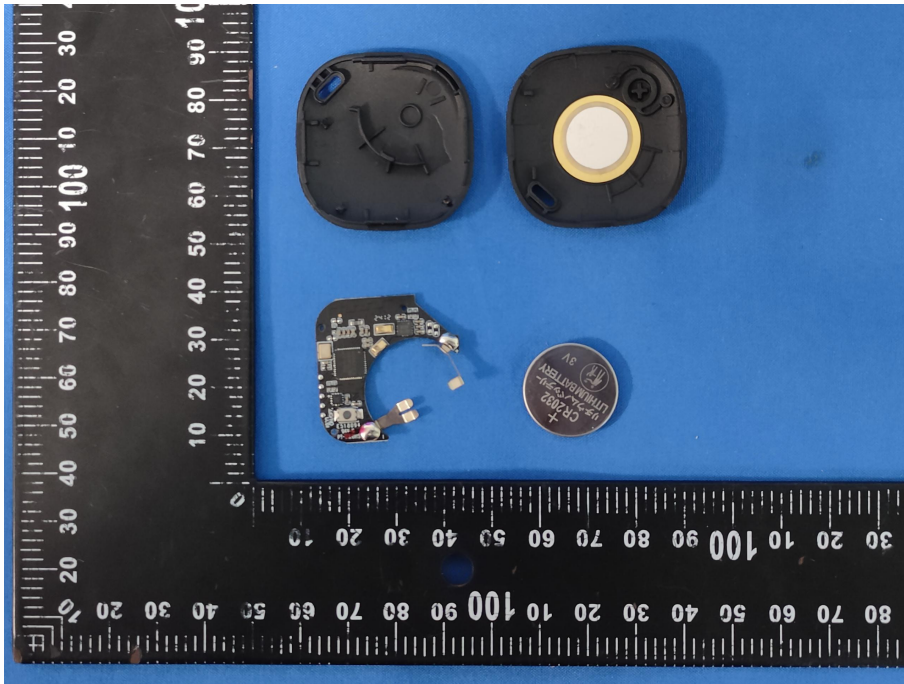

EUT PHOTOS(Internal Photos)

ZHONGHAN

FCC ID: 2BBEH-BOSCZNORP

ZHONGHAN

FCC ID: 2BBEH-BOSCNORP

***** END OF REPORT *****