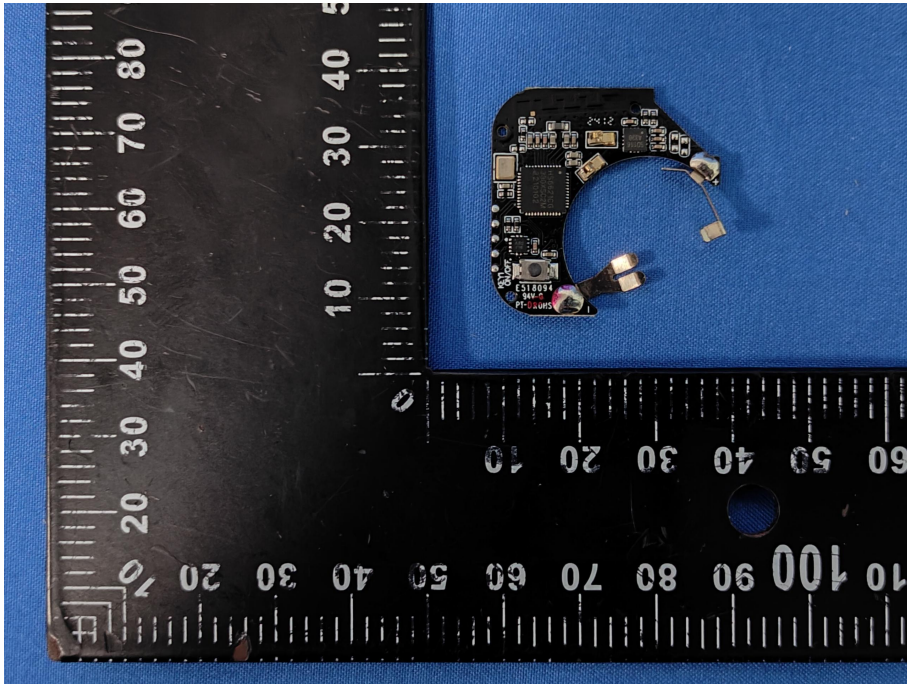

EUT PHOTOS(Internal Photos)

ZHONGHAN

FCC ID: 2BBEH-BOSCZNORP

ZHONGHAN

FCC ID: 2BBEH-BOSCNORP

***** END OF REPORT *****