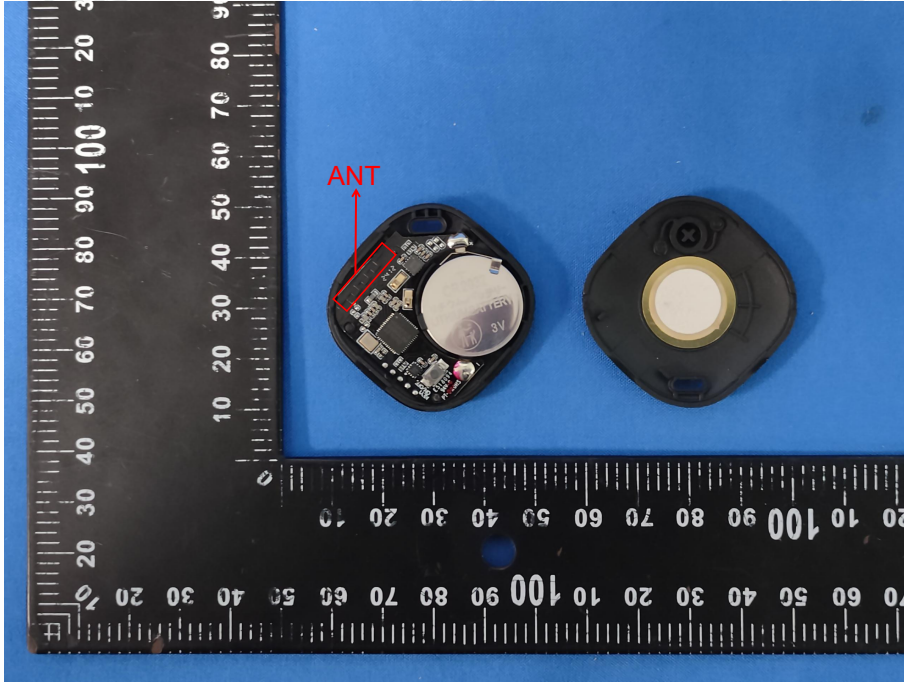

EUT PHOTOS(Internal Photos)

ZHONGHAN

FCC ID: 2BBEH-BOSCZNORP

ZHONGHAN

FCC ID: 2BBEH-BOSCNORP

***** END OF REPORT *****