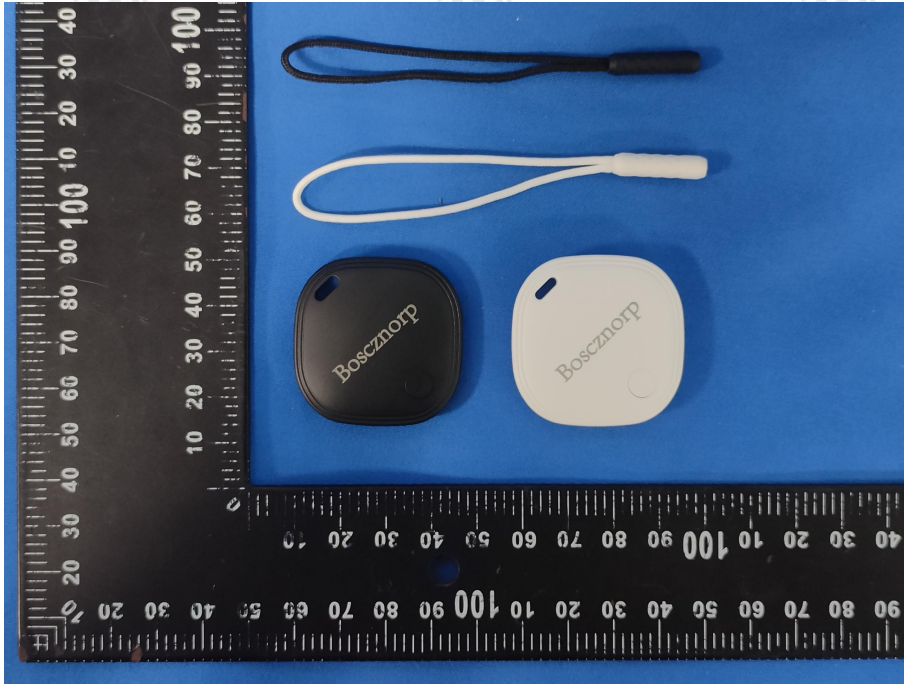

ZHONGHAN

FCC ID:2BBEH-BOSCZNORP

EUT PHOTOS(External Photos)

ZHONGHAN

FCC ID:2BBEH-BOSCZNORP

ZHONGHAN

FCC ID:2BBEH-BOSCZNORP

ZHONGHAN