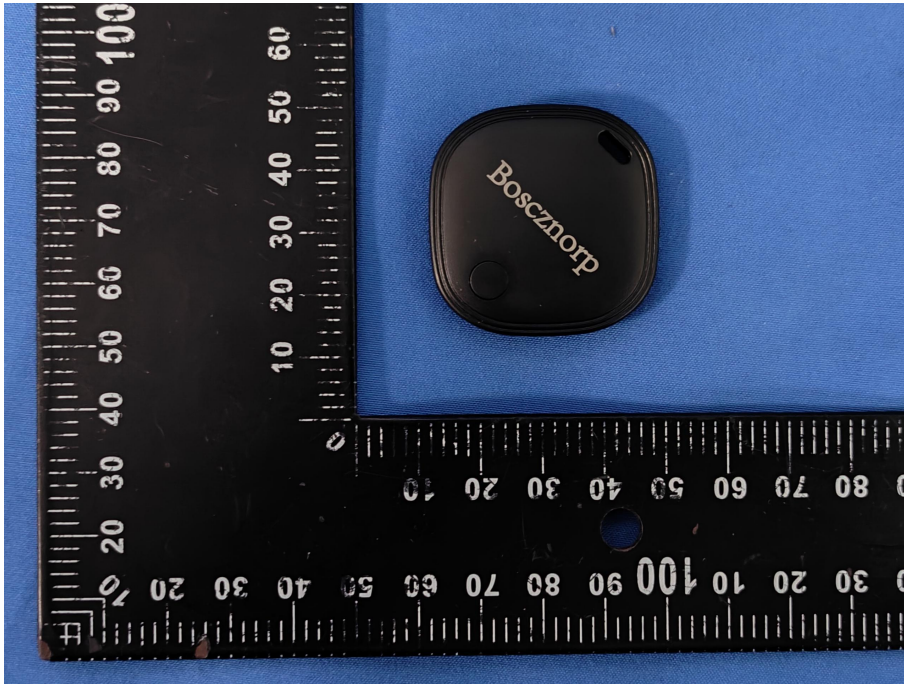

ZHONGHAN

FCC ID:2BBEH-BOSCZNORP

EUT PHOTOS(External Photos)

ZHONGHAN

FCC ID:2BBEH-BOSCZNORP

ZHONGHAN

FCC ID:2BBEH-BOSCZNORP

ZHONGHAN