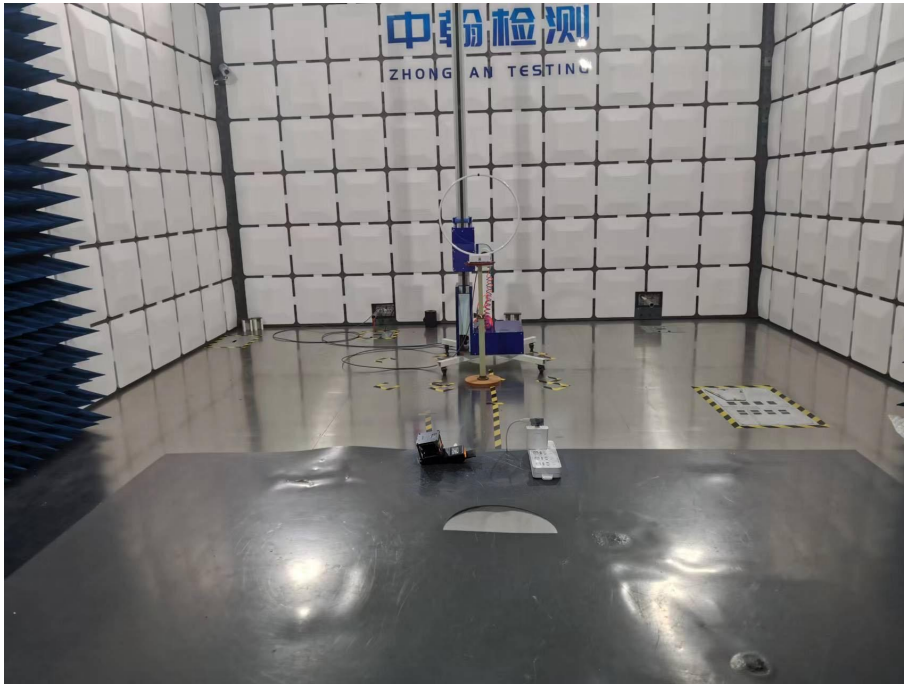

EUT TEST PHOTOS

ZHONGHAN

FCC ID: 2BBE3-A7

***** END OF REPORT *****