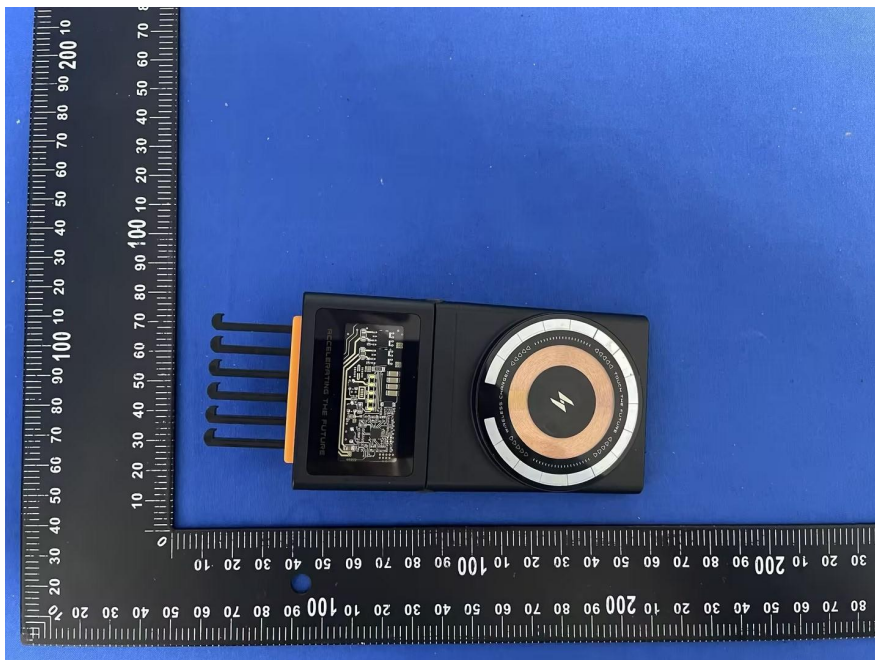

ZHONGHAN

FCC ID: 2BBE3-A7

EUT PHOTOS(External Photos)

ZHONGHAN

FCC ID: 2BBE3-A7

ZHONGHAN

FCC ID: 2BBE3-A7

ZHONGHAN