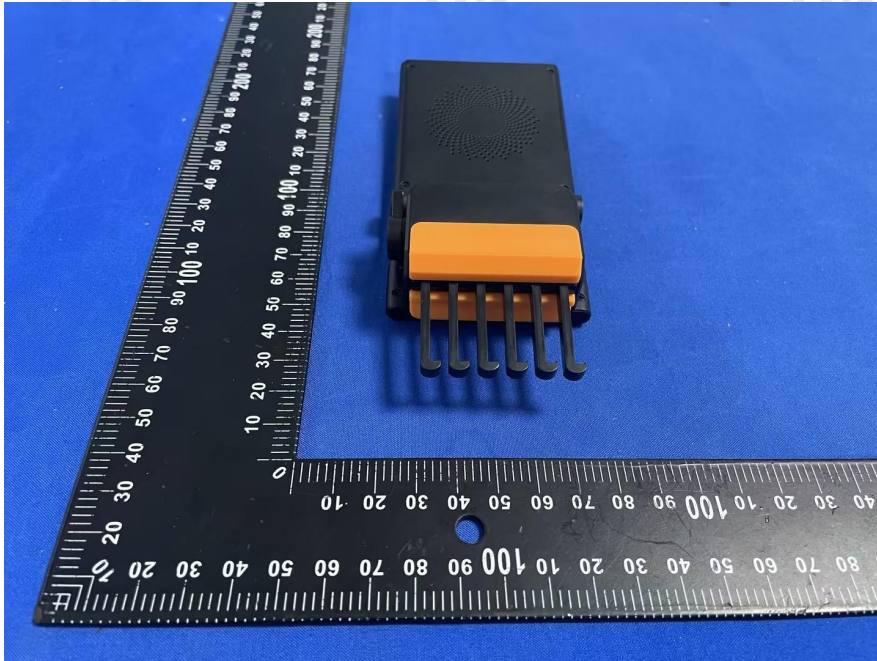

ZHONGHAN

FCC ID: 2BBE3-A7

EUT PHOTOS(External Photos)

ZHONGHAN

FCC ID: 2BBE3-A7

ZHONGHAN

FCC ID: 2BBE3-A7

ZHONGHAN

FCC ID: 2BBE3-A7

***** END OF REPORT *****