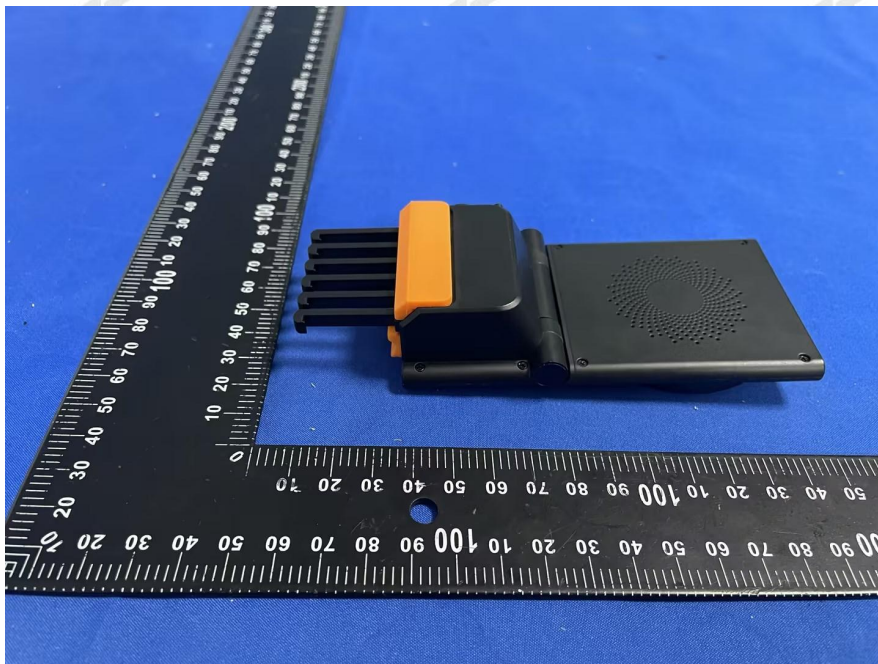

ZHONGHAN

FCC ID: 2BBE3-A7

EUT PHOTOS(External Photos)

ZHONGHAN

FCC ID: 2BBE3-A7

ZHONGHAN

FCC ID: 2BBE3-A7

ZHONGHAN