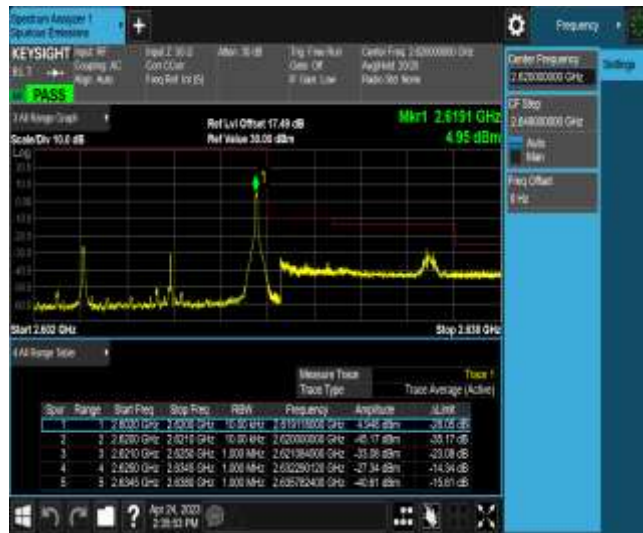

Band38-10MHz-16QAM-37800-1RB#0

Band38-10MHz-16QAM-38200-1RB#49

Band38-15MHz-QPSK-37825-1RB#0

Band38-15MHz-QPSK-37825-75RB#0

Band38-15MHz-QPSK-38175-1RB#74

Band38-15MHz-QPSK-38175-75RB#0

Band38-15MHz-16QAM-37825-1RB#0