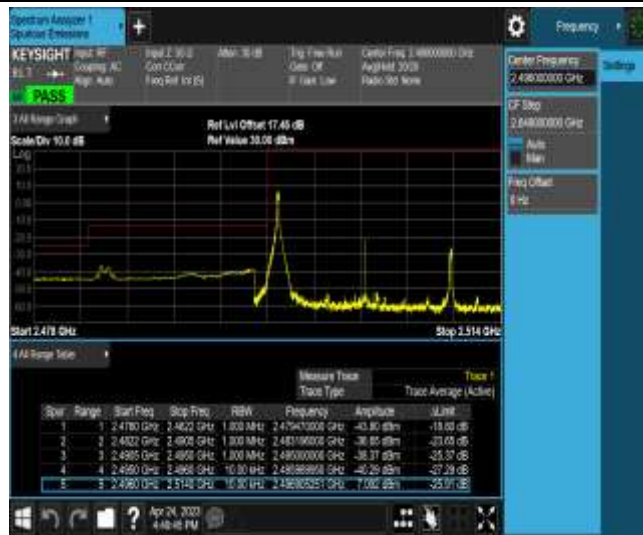

Band41-10MHz-16QAM-41540-1RB#49

Band41-15MHz-QPSK-39725-1RB#0

Band41-15MHz-QPSK-39725-75RB#0

Band41-15MHz-QPSK-41515-1RB#74

Band41-15MHz-QPSK-41515-75RB#0

Band41-15MHz-16QAM-39725-1RB#0

Band41-15MHz-16QAM-41515-1RB#74