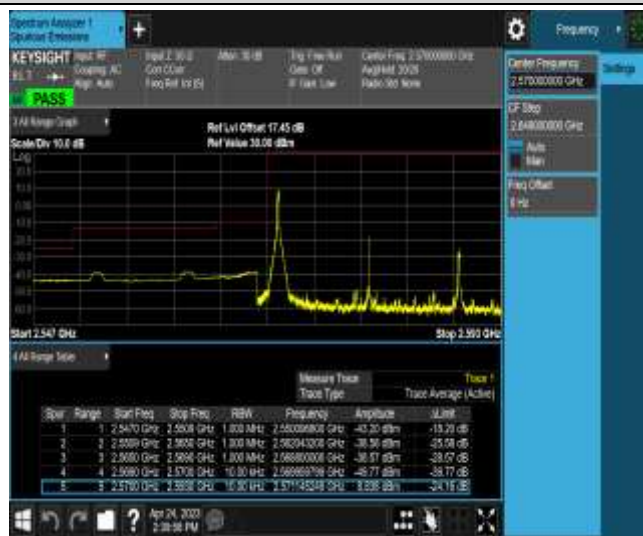

Band38-15MHz-16QAM-38175-1RB#74

Band38-20MHz-QPSK-37850-1RB#0