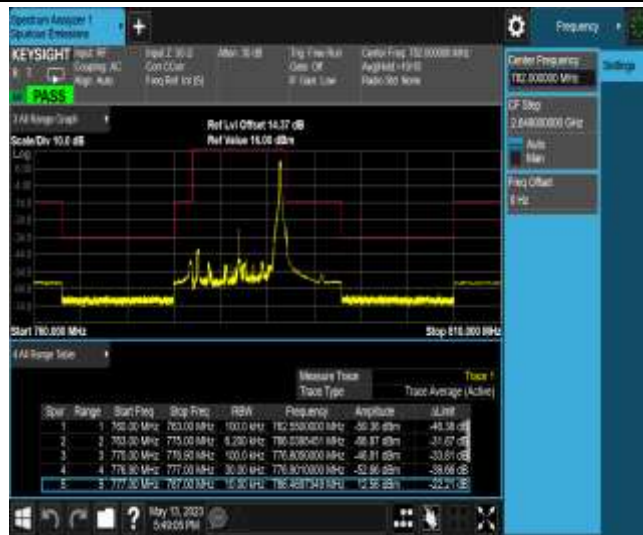

Band13-10MHz-QPSK-23230-1RB#49

Band13-10MHz-QPSK-23230-50RB#0

Band13-10MHz-16QAM-23230-1RB#0

Band13-10MHz-16QAM-23230-1RB#49

Band17-5MHz-QPSK-23755-1RB#0

Band17-5MHz-QPSK-23755-25RB#0

Band17-5MHz-QPSK-23825-1RB#24