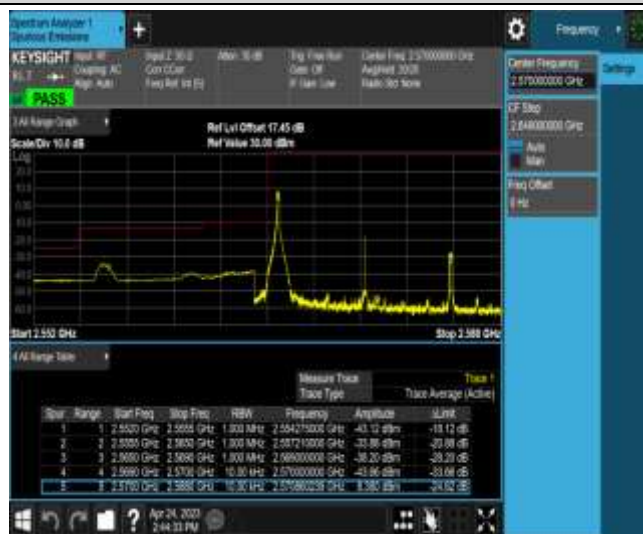

Band38-10MHz-16QAM-38200-1RB#49

Band38-15MHz-QPSK-37825-1RB#0