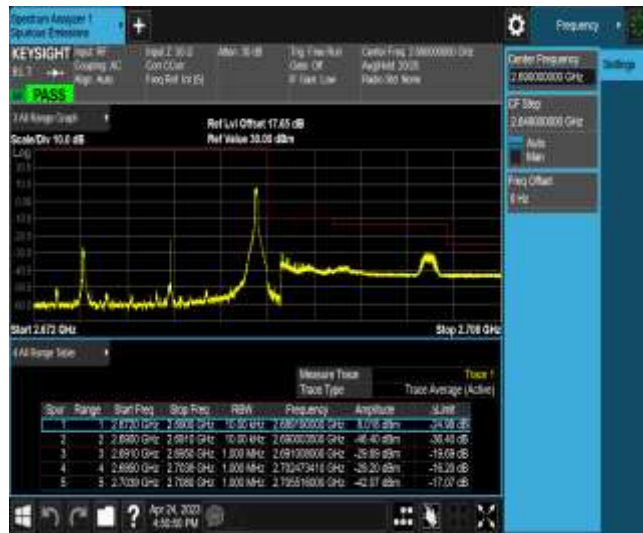

Band41-10MHz-16QAM-41540-1RB#49

Band41-15MHz-QPSK-39725-1RB#0

Band41-15MHz-QPSK-39725-75RB#0

Band41-15MHz-QPSK-41515-1RB#74

Band41-15MHz-QPSK-41515-75RB#0

Band41-15MHz-16QAM-39725-1RB#0

Band41-15MHz-16QAM-41515-1RB#74