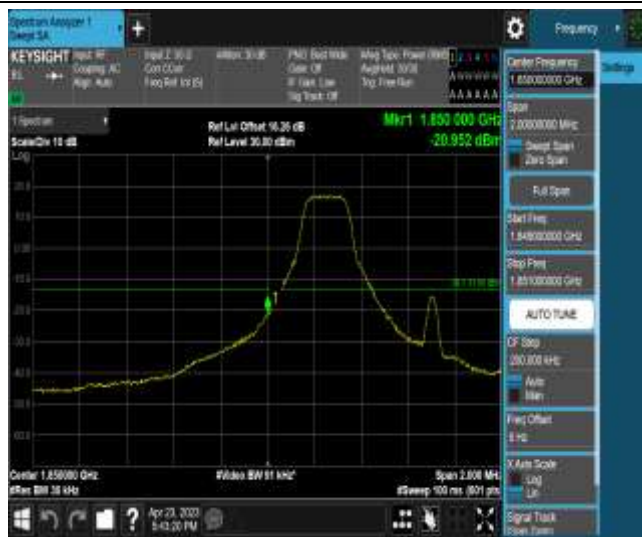

Band17-10MHz-QPSK-23800-1RB#49

Band17-10MHz-QPSK-23800-50RB#0

Band17-10MHz-16QAM-23780-1RB#0

Band17-10MHz-16QAM-23800-1RB#49

Band25-1.4MHz-QPSK-26047-1RB#0

Band25-1.4MHz-QPSK-26047-6RB#0

Band25-1.4MHz-QPSK-26683-1RB#5