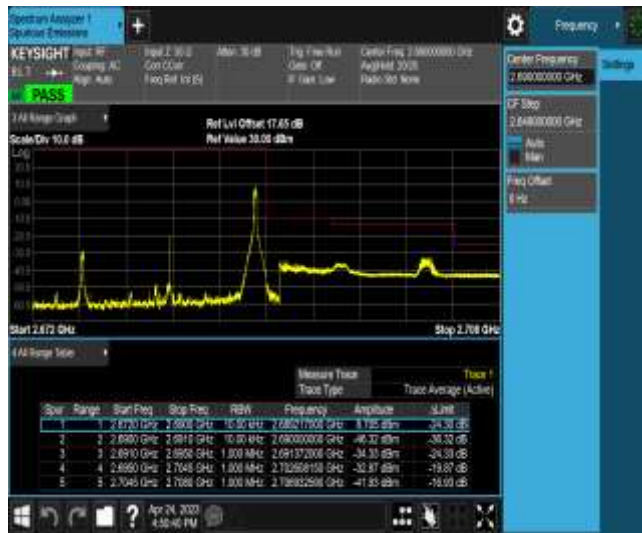

Band41-15MHz-QPSK-39725-75RB#0

Band41-15MHz-QPSK-41515-1RB#74