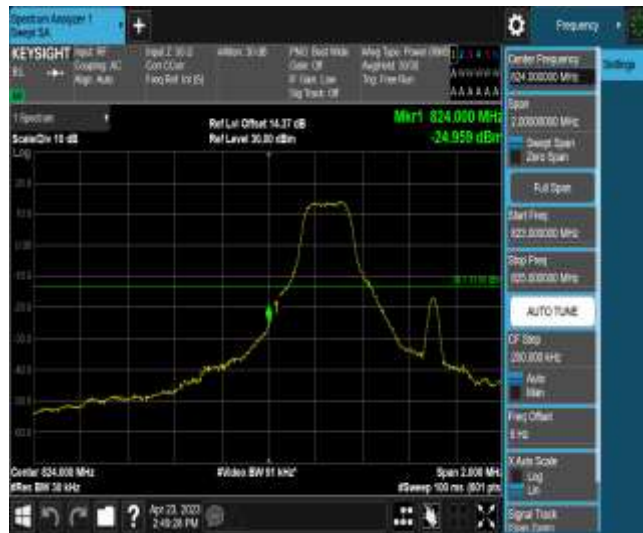

26(814-824)_Band26_10MHz_16QAM_26740_1RB#49

26(814-824)_Band26_10MHz_QPSK_26740_50RB#0

Band26-1.4MHz-QPSK-26797-1RB#0

Band26-1.4MHz-QPSK-26797-6RB#0

Band26-1.4MHz-QPSK-27033-1RB#5

Band26-1.4MHz-QPSK-27033-6RB#0