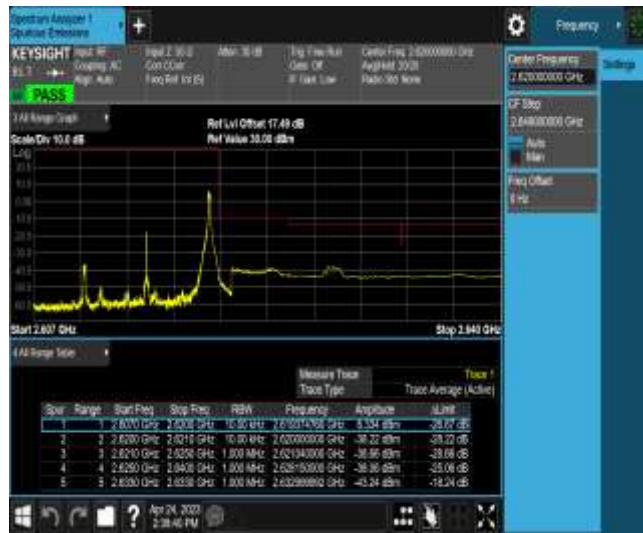

Band38-10MHz-16QAM-37800-1RB#0

Band38-10MHz-16QAM-38200-1RB#49