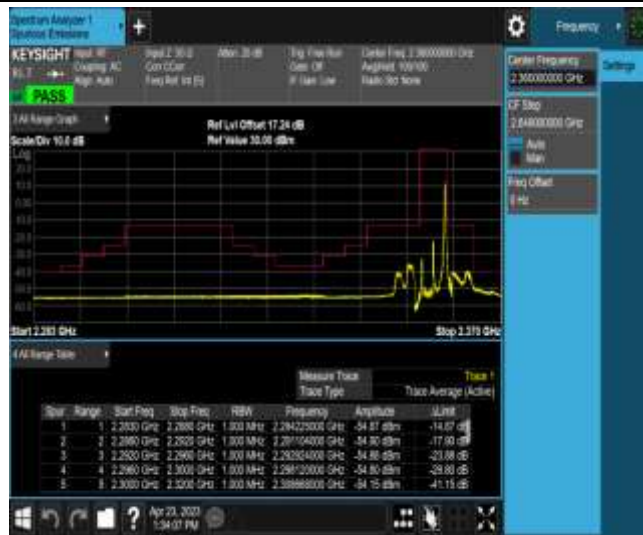

Band40-5MHz-16QAM-39175-25RB#0

Band40-5MHz-16QAM-39225-1RB#24