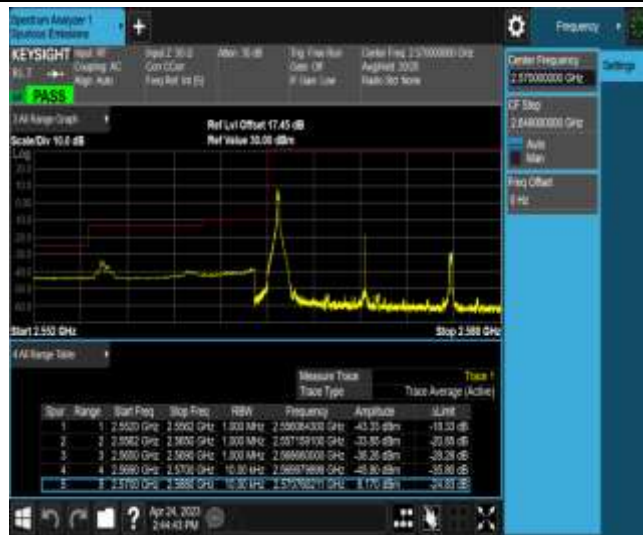

Band38-10MHz-16QAM-37800-1RB#0

Band38-10MHz-16QAM-38200-1RB#49

Band38-15MHz-QPSK-37825-1RB#0

Band38-15MHz-QPSK-37825-75RB#0

Band38-15MHz-QPSK-38175-1RB#74

Band38-15MHz-QPSK-38175-75RB#0

Band38-15MHz-16QAM-37825-1RB#0