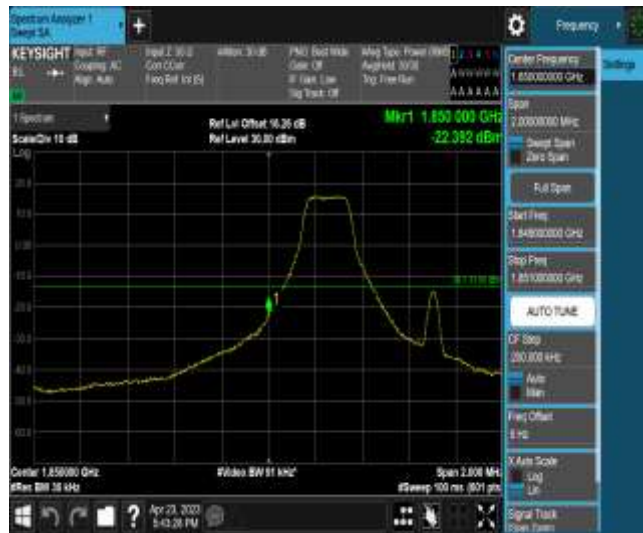

Band25-1.4MHz-QPSK-26683-6RB#0

Band25-1.4MHz-16QAM-26047-1RB#0