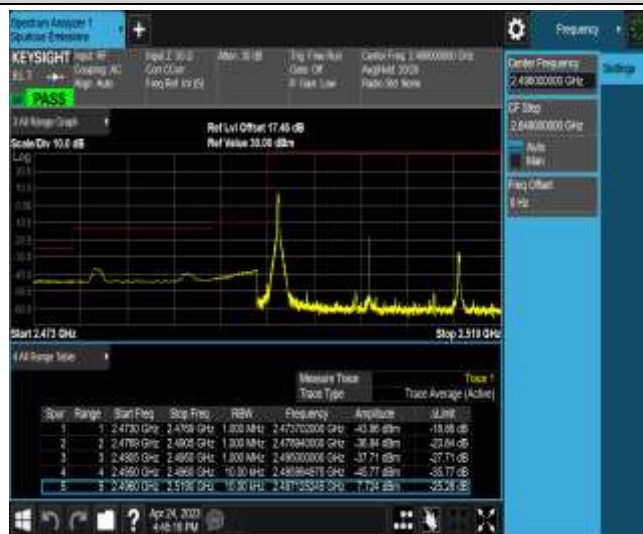

Band41-10MHz-16QAM-41540-1RB#49

Band41-15MHz-QPSK-39725-1RB#0

Band41-15MHz-QPSK-39725-75RB#0

Band41-15MHz-QPSK-41515-1RB#74

Band41-15MHz-QPSK-41515-75RB#0

Band41-15MHz-16QAM-39725-1RB#0

Band41-15MHz-16QAM-41515-1RB#74