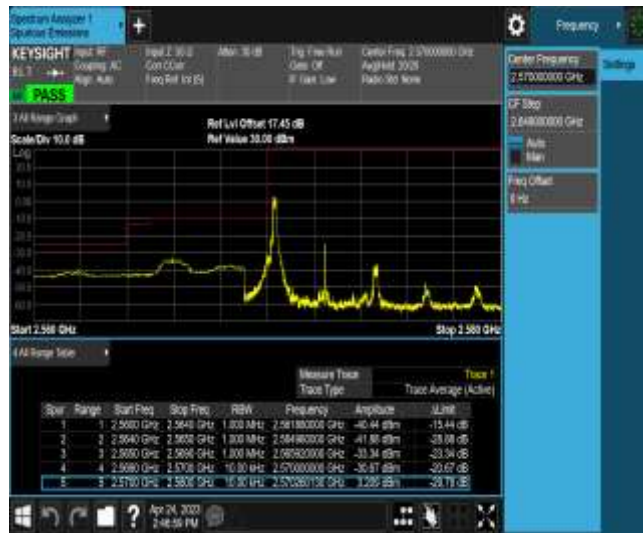

Band26-15MHz-16QAM-26865-1RB#0

Band26-15MHz-16QAM-26965-1RB#74

Band38-5MHz-QPSK-37775-1RB#0

Band38-5MHz-QPSK-37775-25RB#0

Band38-5MHz-QPSK-38225-1RB#24

Band38-5MHz-QPSK-38225-25RB#0

Band38-5MHz-16QAM-37775-1RB#0