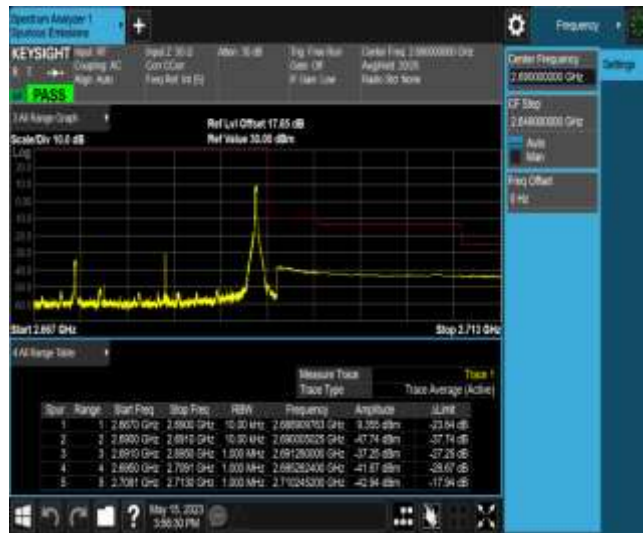

Band41-20MHz-QPSK-39750-100RB#0

Band41-20MHz-QPSK-41490-1RB#99