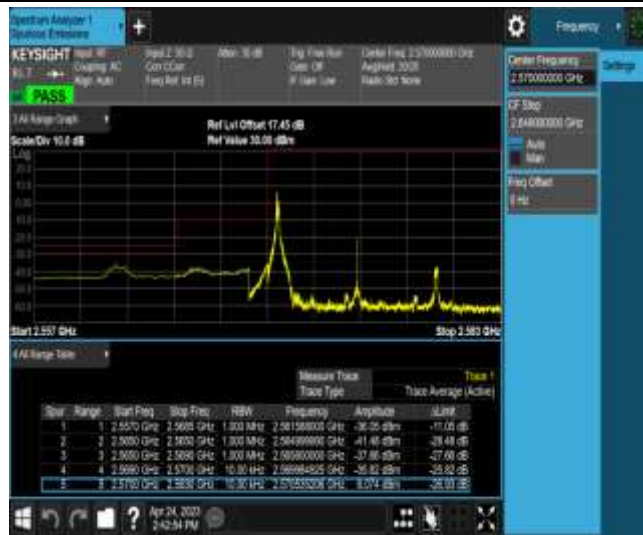

Band38-5MHz-16QAM-37775-25RB#0

Band38-5MHz-16QAM-38225-1RB#24

Band38-5MHz-16QAM-38225-25RB#0

Band38-10MHz-QPSK-37800-1RB#0

Band38-10MHz-QPSK-37800-50RB#0

Band38-10MHz-QPSK-38200-1RB#49

Band38-10MHz-QPSK-38200-50RB#0