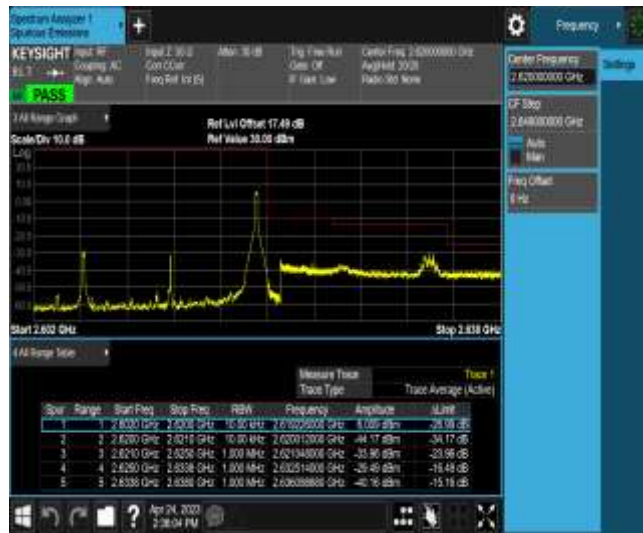

Band38-10MHz-16QAM-37800-1RB#0

Band38-10MHz-16QAM-38200-1RB#49

Band38-15MHz-QPSK-37825-1RB#0

Band38-15MHz-QPSK-37825-75RB#0

Band38-15MHz-QPSK-38175-1RB#74

Band38-15MHz-QPSK-38175-75RB#0

Band38-15MHz-16QAM-37825-1RB#0