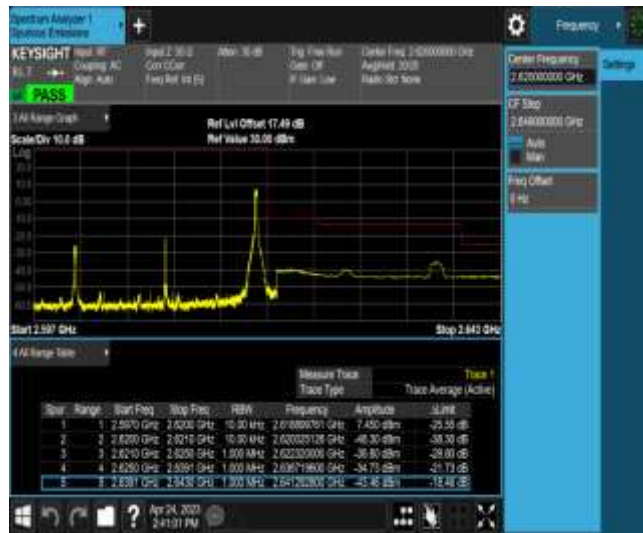

Band38-20MHz-QPSK-37850-100RB#0

Band38-20MHz-QPSK-38150-1RB#99