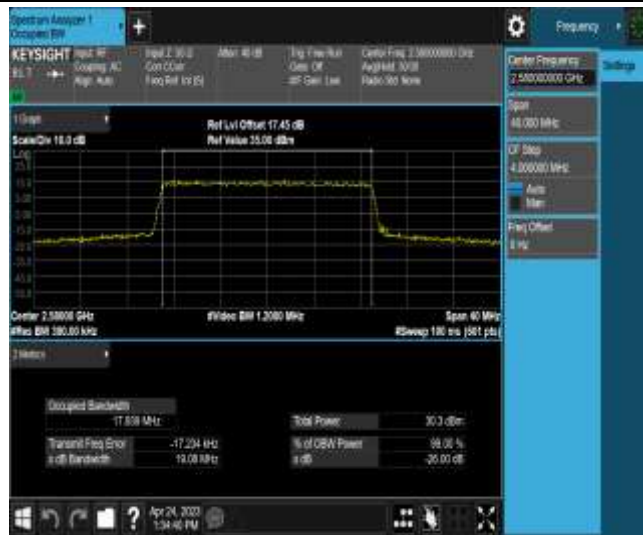

Band38-20MHz-QPSK-37850-100RB#0