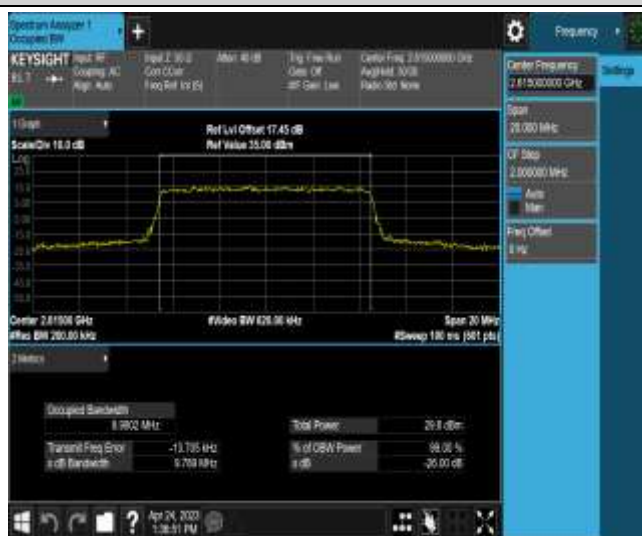

Band38-5MHz-QPSK-38225-25RB#0

Band38-5MHz-16QAM-3775-25RB#0

Band38-5MHz-16QAM-38000-25RB#0

Band38-5MHz-16QAM-38225-25RB#0

Band38-10MHz-QPSK-37800-50RB#0

Band38-10MHz-QPSK-38000-50RB#0

Band38-10MHz-QPSK-38200-50RB#0