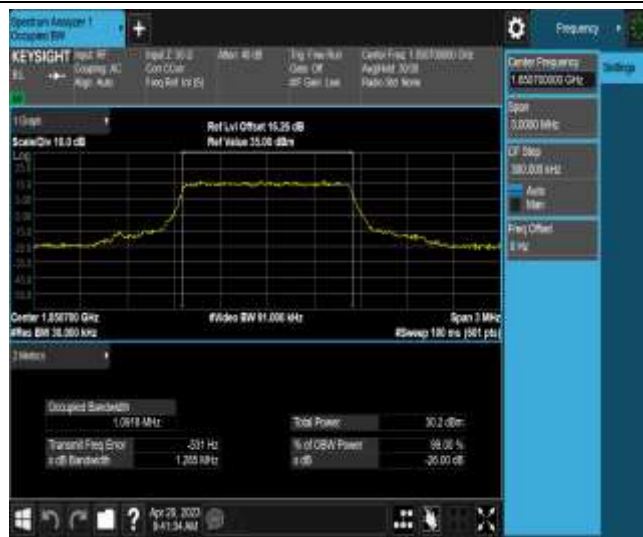

Band2-1.4MHz-QPSK-18607-6RB#0