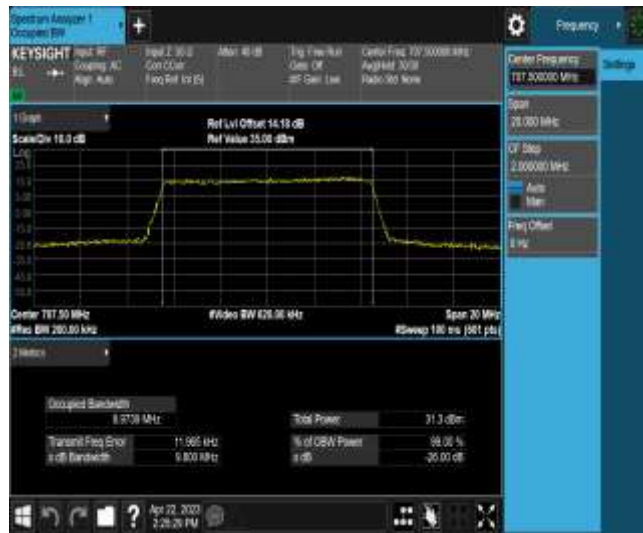

Band12-5MHz-QPSK-23035-25RB#0

Band12-5MHz-QPSK-23095-25RB#0

Band12-5MHz-QPSK-23155-25RB#0

Band12-5MHz-16QAM-23035-25RB#0

Band12-5MHz-16QAM-23095-25RB#0

Band12-5MHz-16QAM-23155-25RB#0

Band12-10MHz-QPSK-23060-50RB#0