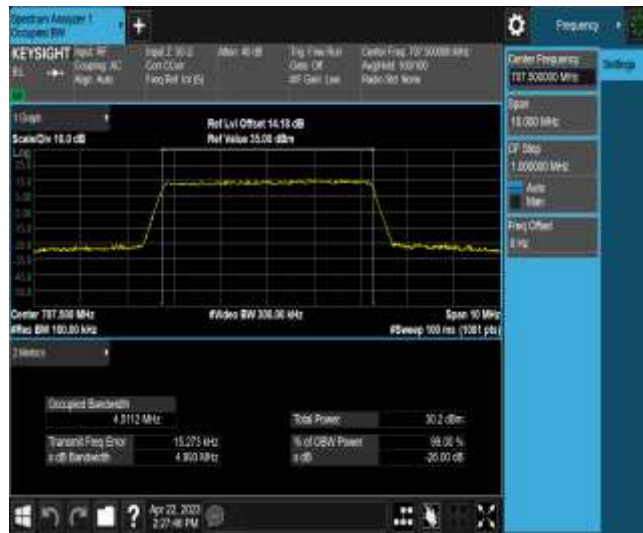

Band12-5MHz-QPSK-23035-25RB#0

Band12-5MHz-QPSK-23095-25RB#0

Band12-5MHz-QPSK-23155-25RB#0

Band12-5MHz-16QAM-23035-25RB#0

Band12-5MHz-16QAM-23095-25RB#0

Band12-5MHz-16QAM-23155-25RB#0

Band12-10MHz-QPSK-23060-50RB#0