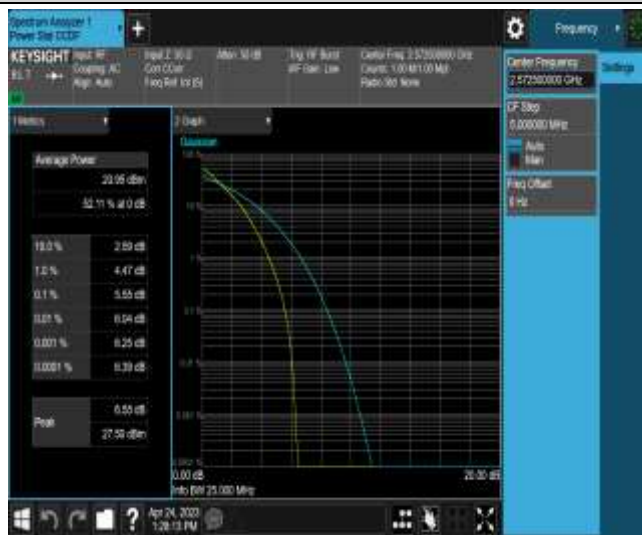

Band26-15MHz-QPSK-26915-75RB#0

Band26-15MHz-QPSK-26965-1RB#0

Band26-15MHz-QPSK-26965-75RB#0

Band26-15MHz-16QAM-26865-1RB#0

Band26-15MHz-16QAM-26915-1RB#0

Band26-15MHz-16QAM-26965-1RB#0

Band38-5MHz-QPSK-37775-1RB#0