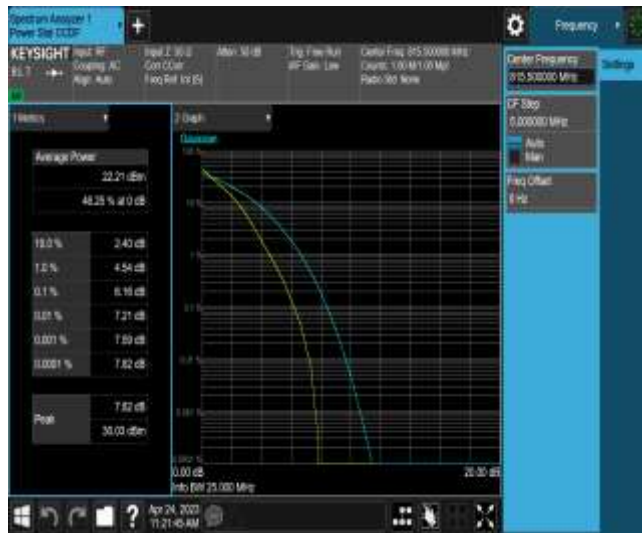

Band26-1.4MHz-16QAM-26697-1RB#0

Band26-1.4MHz-16QAM-26697-6RB#0

Band26-1.4MHz-16QAM-26740-1RB#0

Band26-1.4MHz-16QAM-26740-6RB#0

Band26-1.4MHz-16QAM-26783-1RB#0

Band26-1.4MHz-16QAM-26783-6RB#0

Band26-3MHz-QPSK-26705-1RB#0