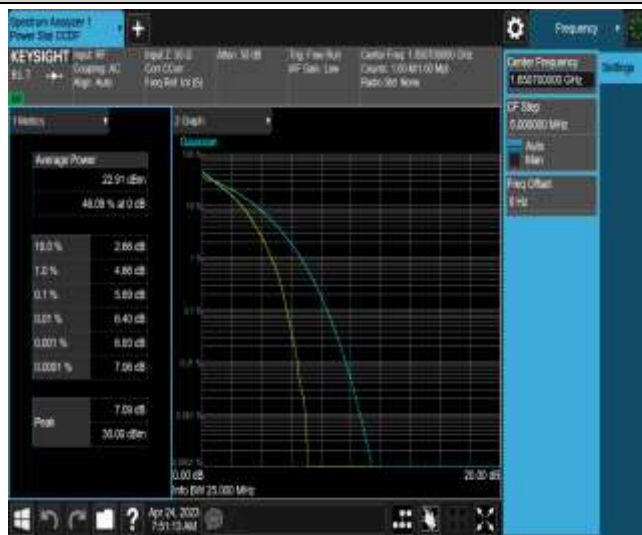

Band25-1.4MHz-QPSK-26047-1RB#0

Band25-1.4MHz-QPSK-26047-6RB#0