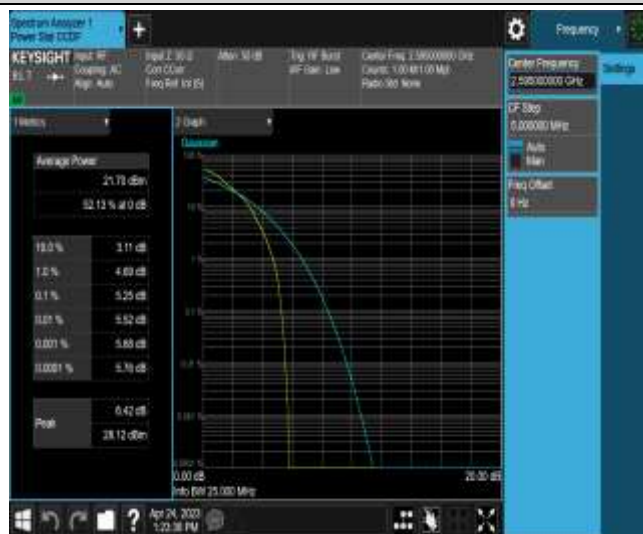

Band38-5MHz-16QAM-38000-1RB#0

Band38-5MHz-16QAM-38000-25RB#0

Band38-5MHz-16QAM-38225-1RB#0

Band38-5MHz-16QAM-38225-25RB#0

Band38-10MHz-QPSK-37800-1RB#0

Band38-10MHz-QPSK-37800-50RB#0

Band38-10MHz-QPSK-38000-1RB#0