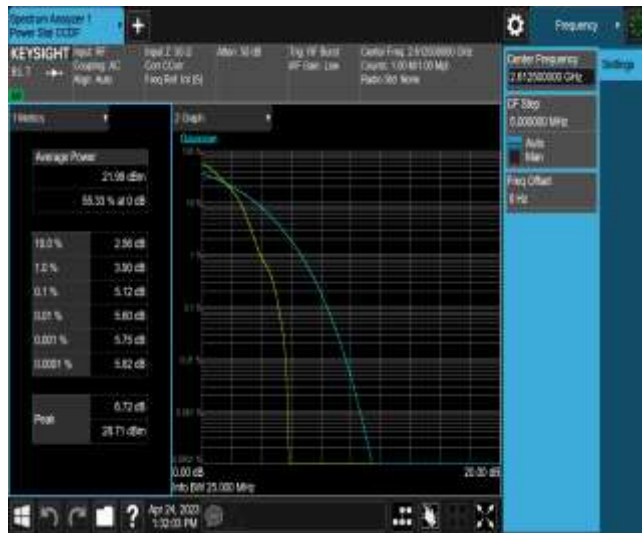

Band38-15MHz-QPSK-37825-75RB#0

Band38-15MHz-QPSK-38000-1RB#0

Band38-15MHz-QPSK-38000-75RB#0

Band38-15MHz-QPSK-38175-1RB#0

Band38-15MHz-QPSK-38175-75RB#0

Band38-15MHz-16QAM-37825-1RB#0

Band38-15MHz-16QAM-38000-1RB#0