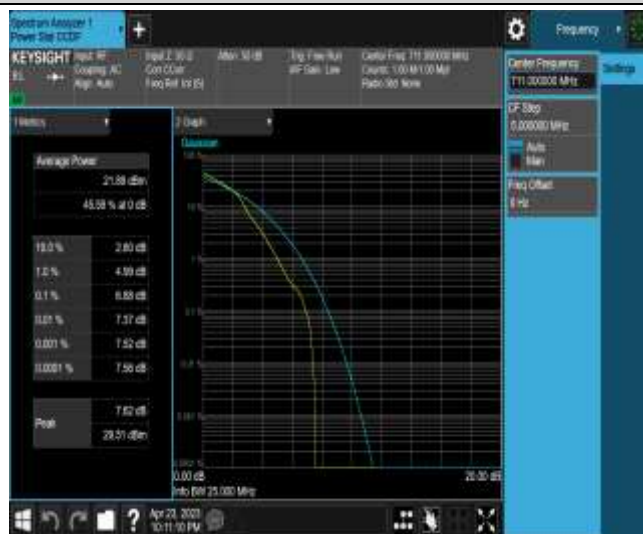

Band17-10MHz-QPSK-23780-50RB#0

Band17-10MHz-QPSK-23790-1RB#0

Band17-10MHz-QPSK-23790-50RB#0

Band17-10MHz-QPSK-23800-1RB#0

Band17-10MHz-QPSK-23800-50RB#0

Band17-10MHz-16QAM-23780-1RB#0

Band17-10MHz-16QAM-23790-1RB#0