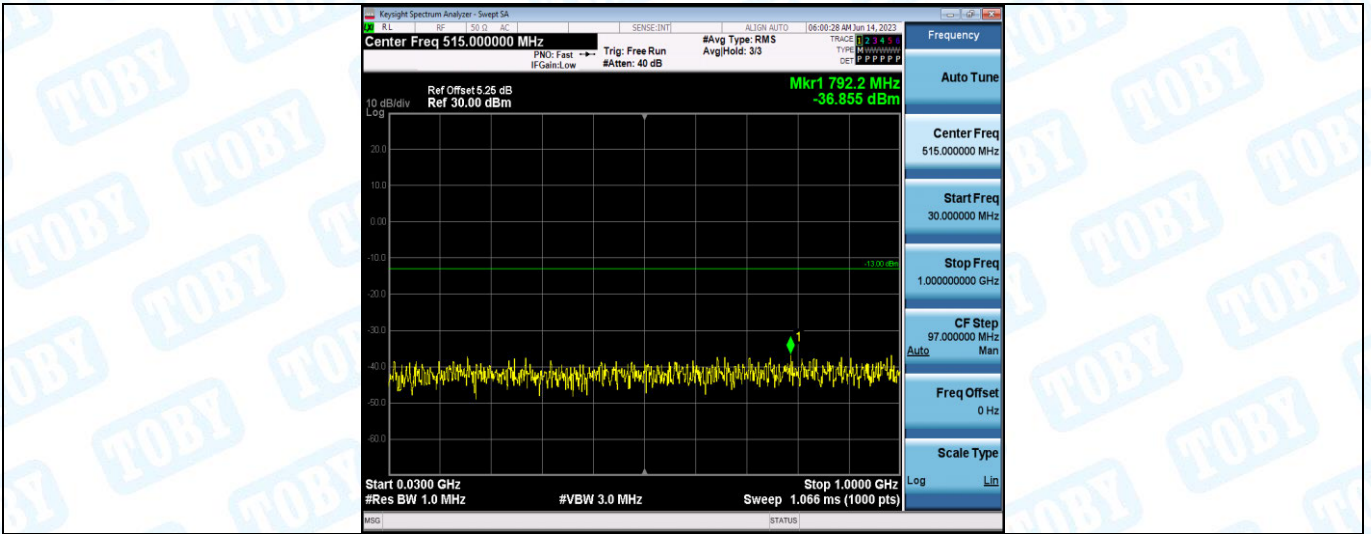

Band66-15MHz-QPSK-132322-1RB#0-Range1:30~1000MHz