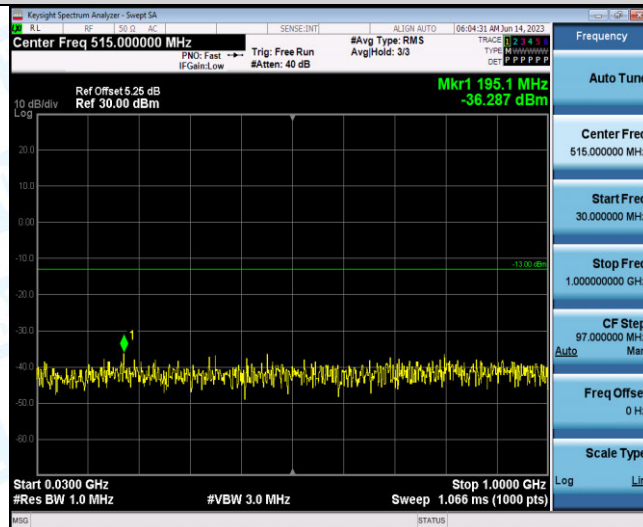

Band66-15MHz-16QAM-132597-1RB#0-Range1:30~1000MHz