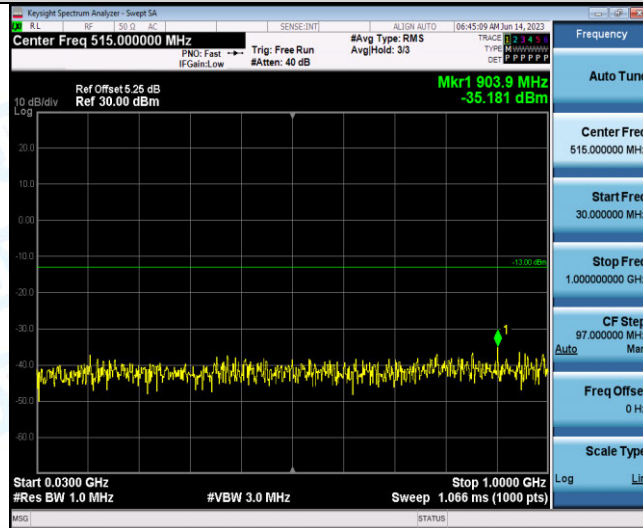

Band66-20MHz-QPSK-132072-1RB#0-Range1:30~1000MHz