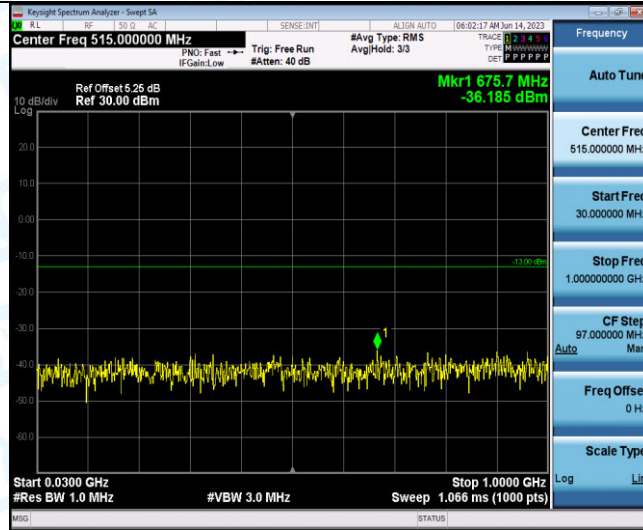

Band66-15MHz-16QAM-132322-1RB#0-Range1:30~1000MHz