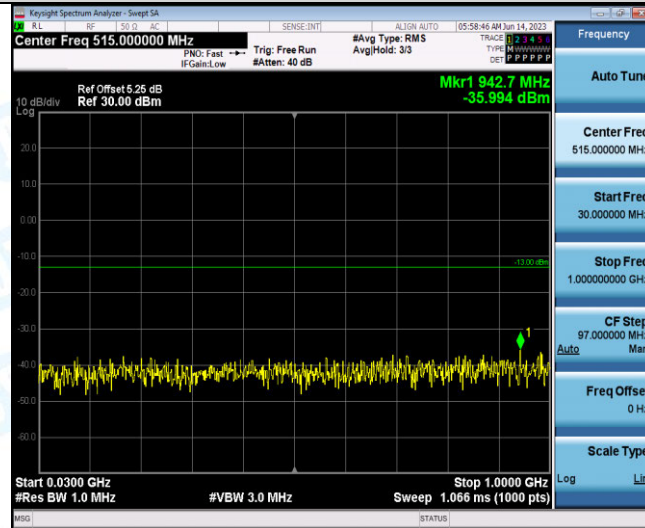

Band66-15MHz-16QAM-132047-1RB#0-Range1:30~1000MHz