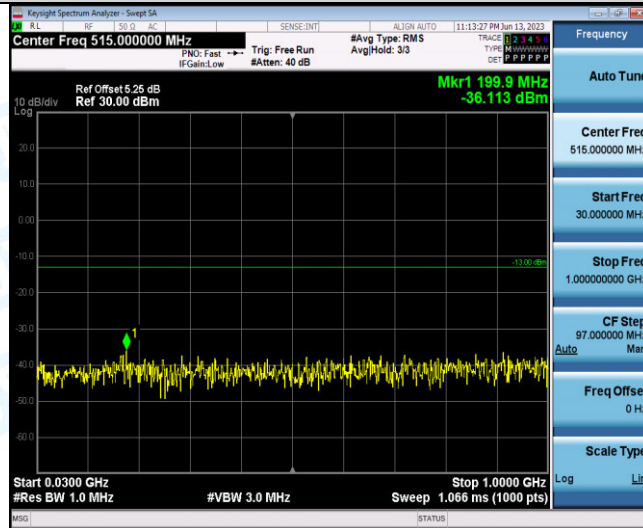

Band66-1.4MHz-16QAM-131979-1RB#0-Range1:30~1000MHz