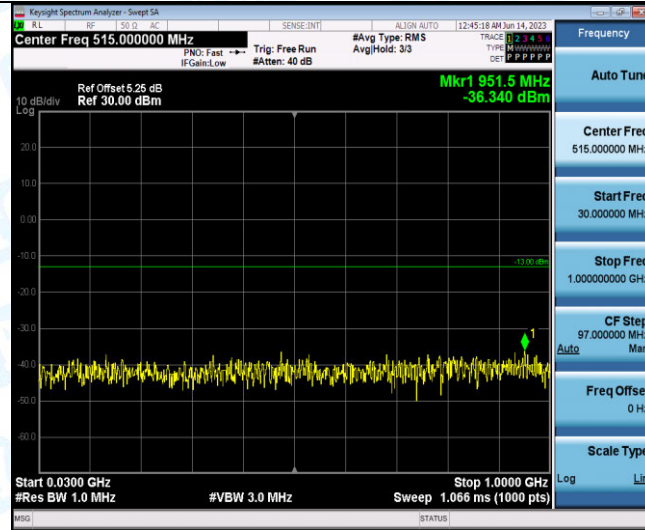

Band66-5MHz-16QAM-132322-1RB#0-Range1:30~1000MHz