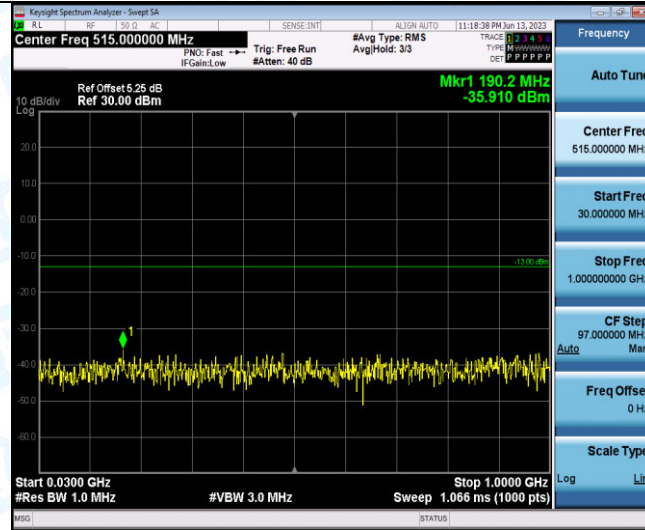

Band66-1.4MHz-16QAM-132322-1RB#0-Range1:30~1000MHz