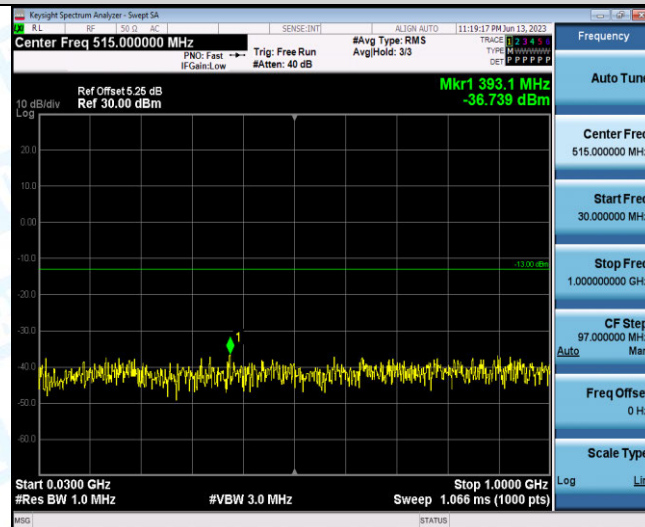

Band66-1.4MHz-16QAM-132665-1RB#0-Range1:30~1000MHz