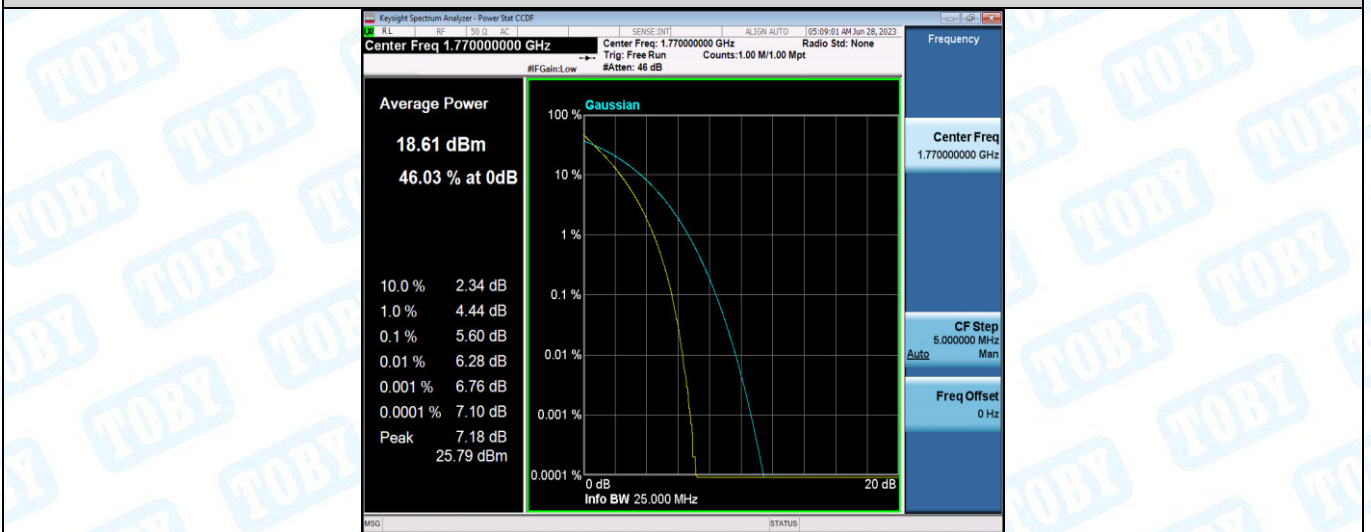

Band66-20MHz-QPSK-132572-100RB#0