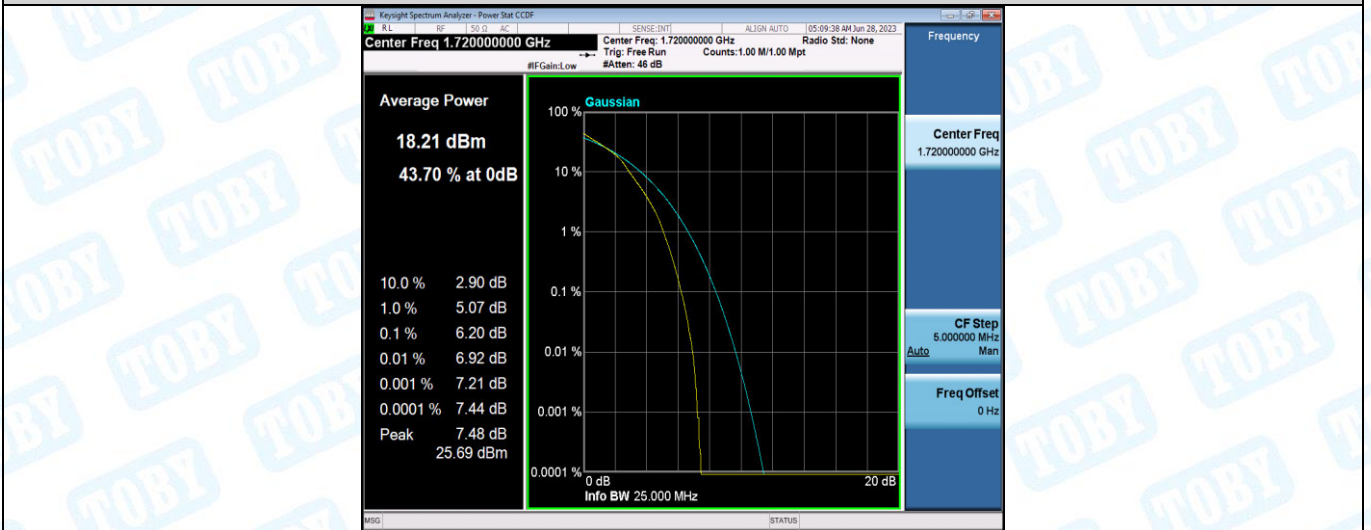

Band66-20MHz-16QAM-132072-27RB#0