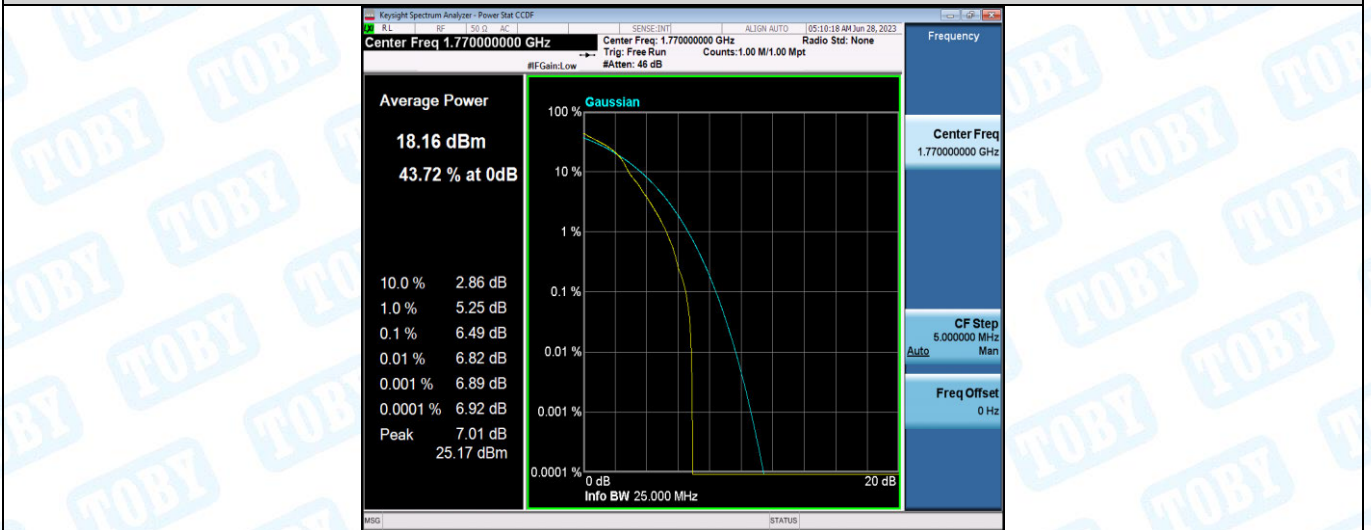

Band66-20MHz-16QAM-132572-1RB#0