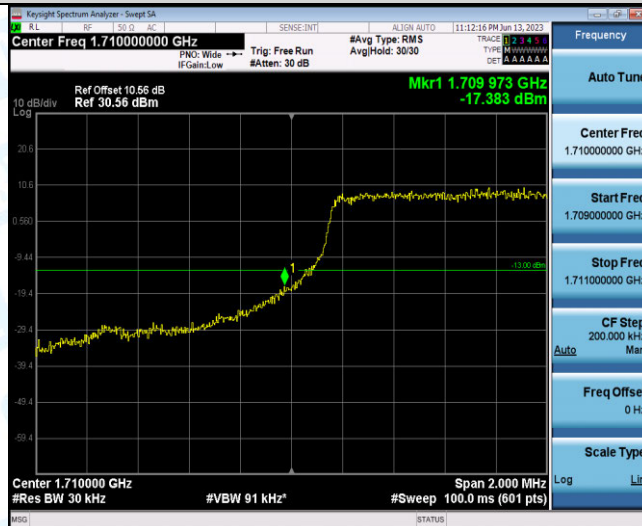

Test Graphs

Band66-1.4MHz-QPSK-131979-6RB#0

Band66-1.4MHz-QPSK-132665-6RB#0

Band66-1.4MHz-16QAM-131979-6RB#0

Band66-1.4MHz-16QAM-132665-6RB#0

Band66-3MHz-QPSK-131987-15RB#0

Band66-3MHz-QPSK-132657-15RB#0

Band66-3MHz-16QAM-131987-15RB#0