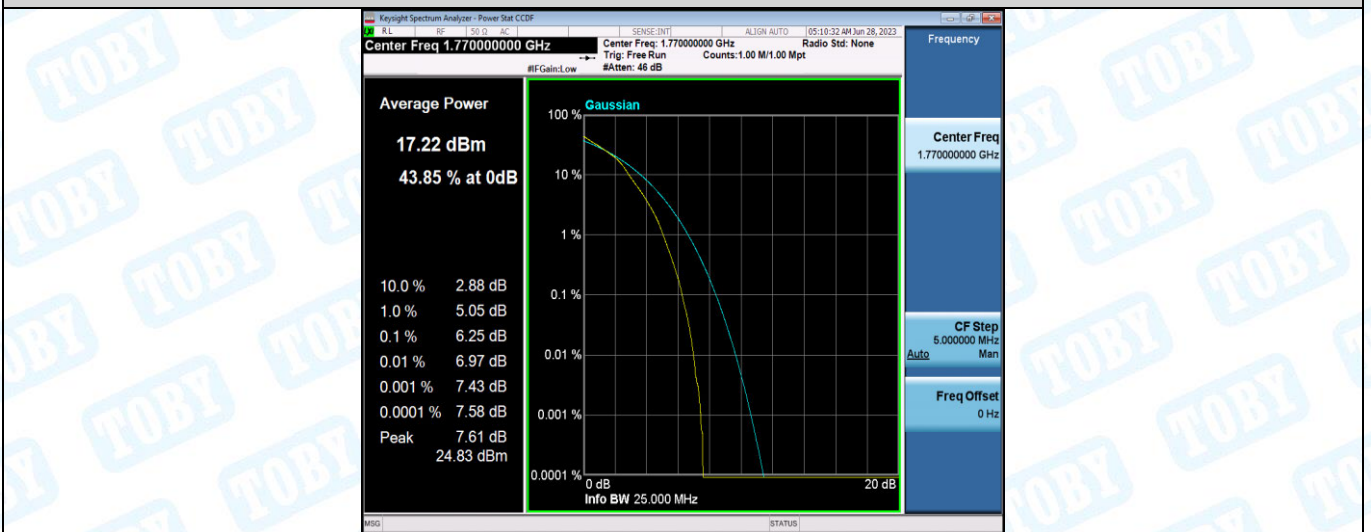

## Appendix C: 26dB Bandwidth and Occupied Bandwidth