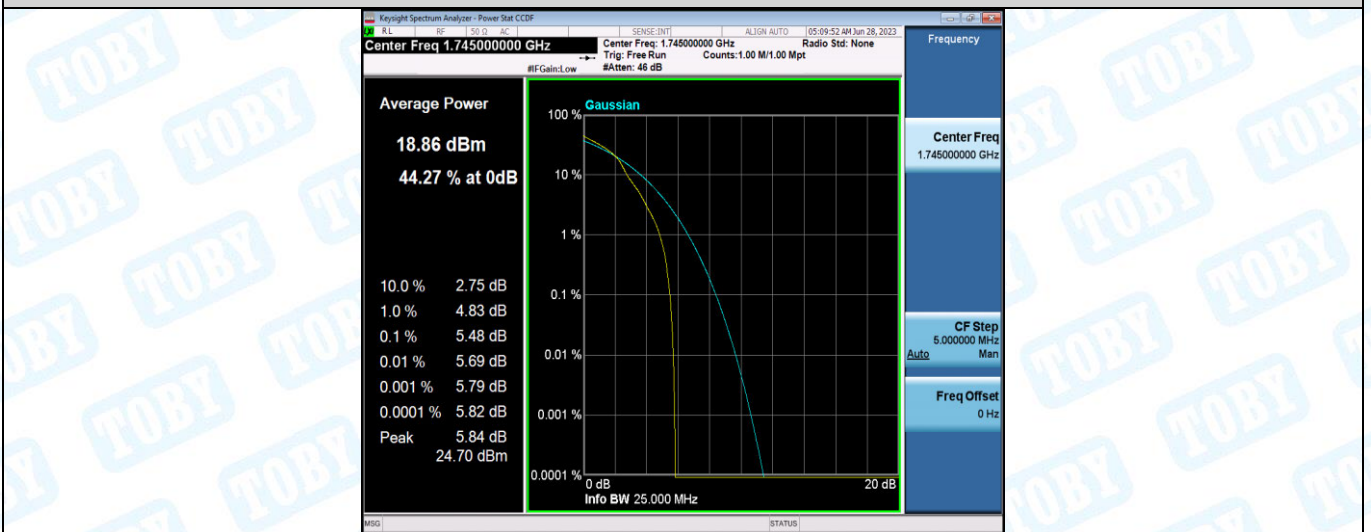

Band66-20MHz-16QAM-132322-1RB#0