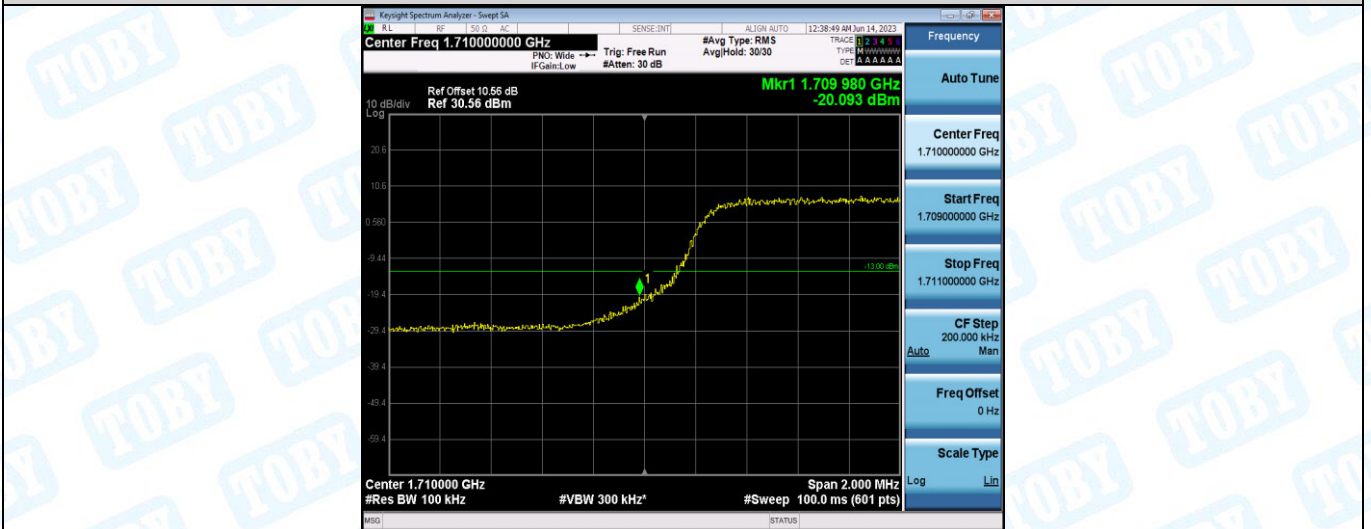

Band66-5MHz-QPSK-132647-25RB#0