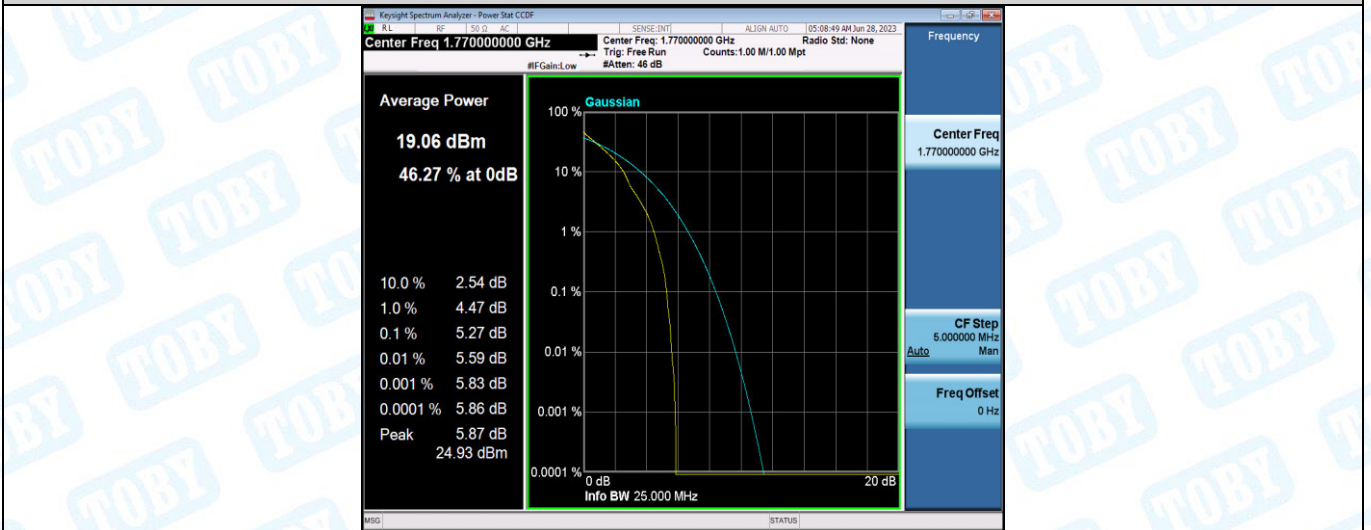

Band66-20MHz-QPSK-132572-1RB#0