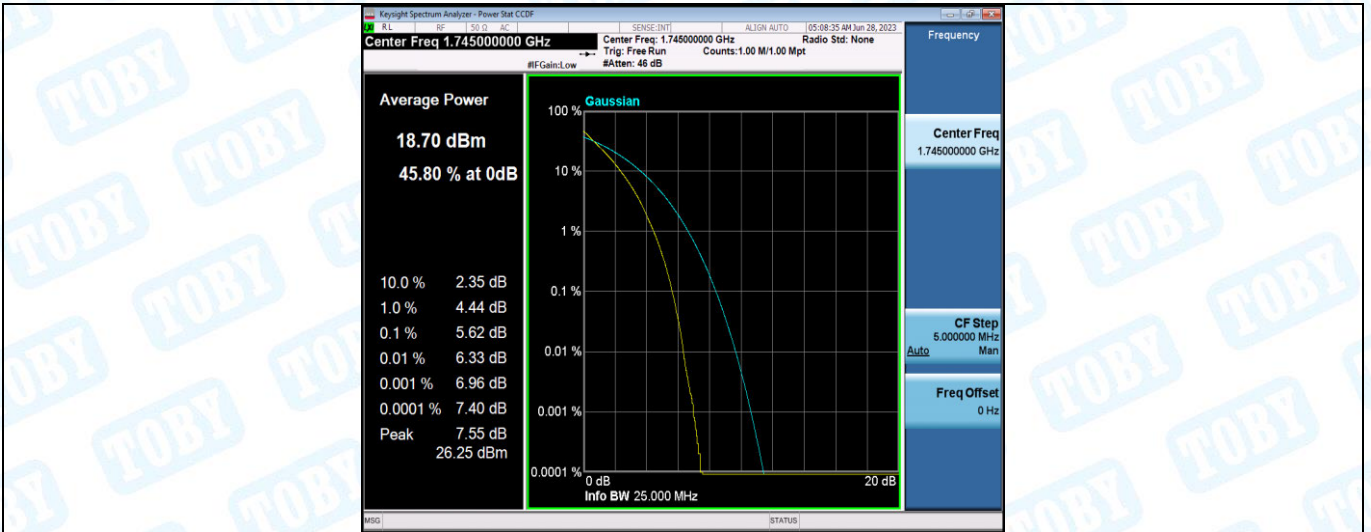

Band66-20MHz-QPSK-132322-100RB#0