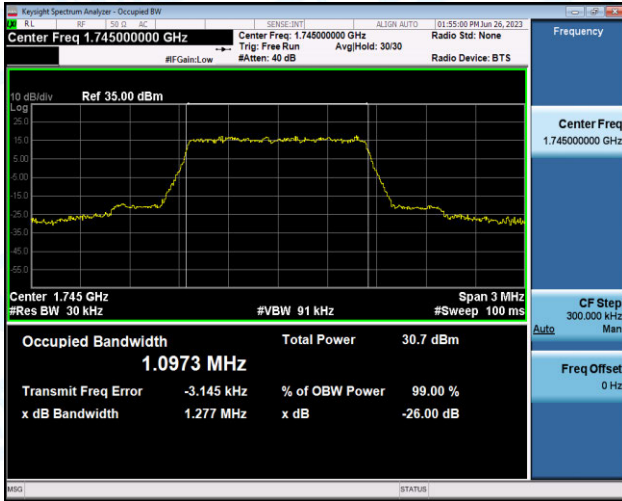

Band66-1.4MHz-QPSK-131979-6RB#0-PASS

Band66-1.4MHz-16QAM-131979-6RB#0-PASS

Band66-1.4MHz-QPSK-132322-6RB#0-PASS

Band66-1.4MHz-16QAM-132322-6RB#0-PASS

Band66-1.4MHz-QPSK-132665-6RB#0-PASS

Band66-1.4MHz-16QAM-132665-6RB#0-PASS