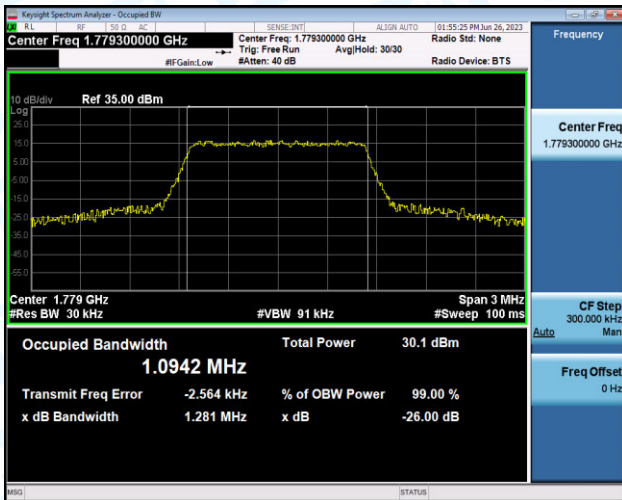

Band66-1.4MHz-QPSK-131979-6RB#0-PASS

Band66-1.4MHz-16QAM-131979-6RB#0-PASS

Band66-1.4MHz-QPSK-132322-6RB#0-PASS

Band66-1.4MHz-16QAM-132322-6RB#0-PASS

Band66-1.4MHz-QPSK-132665-6RB#0-PASS

Band66-1.4MHz-16QAM-132665-6RB#0-PASS