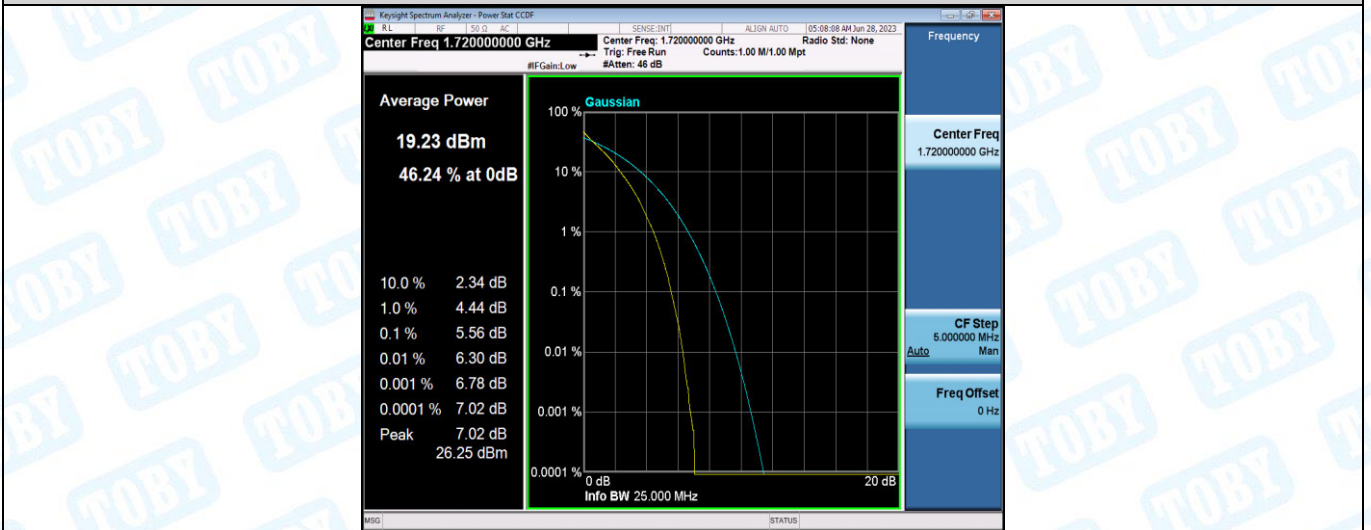

Band66-20MHz-QPSK-132072-100RB#0