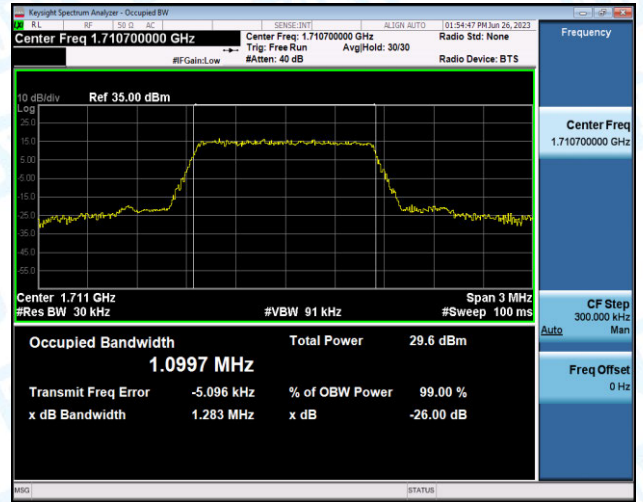

Band66-1.4MHz-QPSK-131979-6RB#0-PASS

Band66-1.4MHz-16QAM-131979-6RB#0-PASS

Band66-1.4MHz-QPSK-132322-6RB#0-PASS

Band66-1.4MHz-16QAM-132322-6RB#0-PASS

Band66-1.4MHz-QPSK-132665-6RB#0-PASS

Band66-1.4MHz-16QAM-132665-6RB#0-PASS