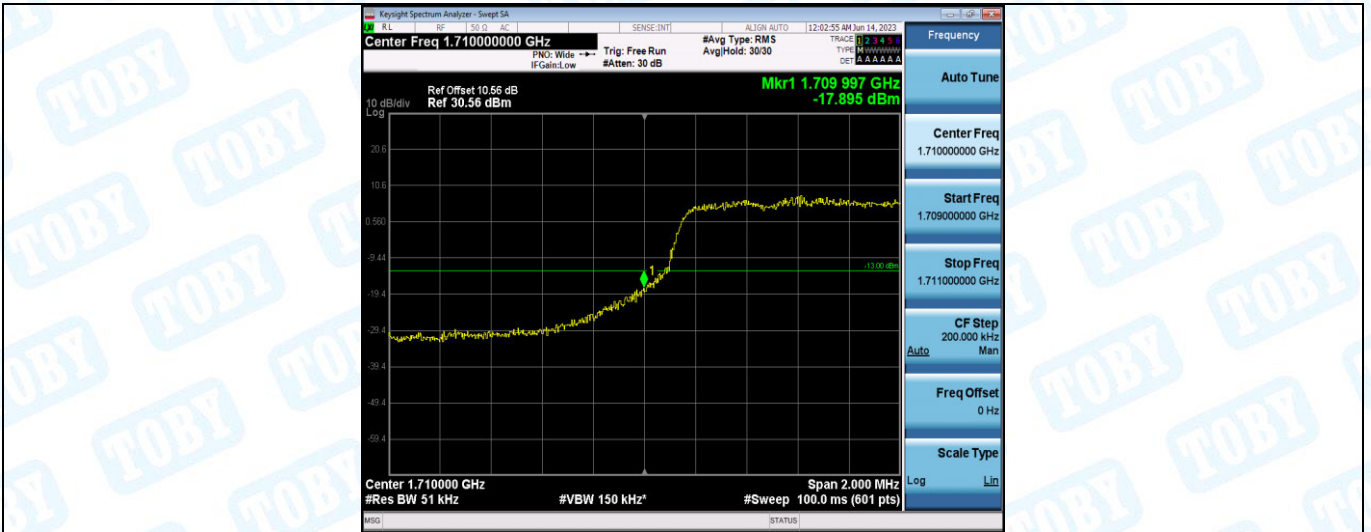

Test Graphs

Band66-1.4MHz-QPSK-131979-6RB#0

Band66-1.4MHz-QPSK-132665-6RB#0

Band66-1.4MHz-16QAM-131979-6RB#0

Band66-1.4MHz-16QAM-132665-6RB#0

Band66-3MHz-QPSK-131987-15RB#0

Band66-3MHz-QPSK-132657-15RB#0

Band66-3MHz-16QAM-131987-15RB#0