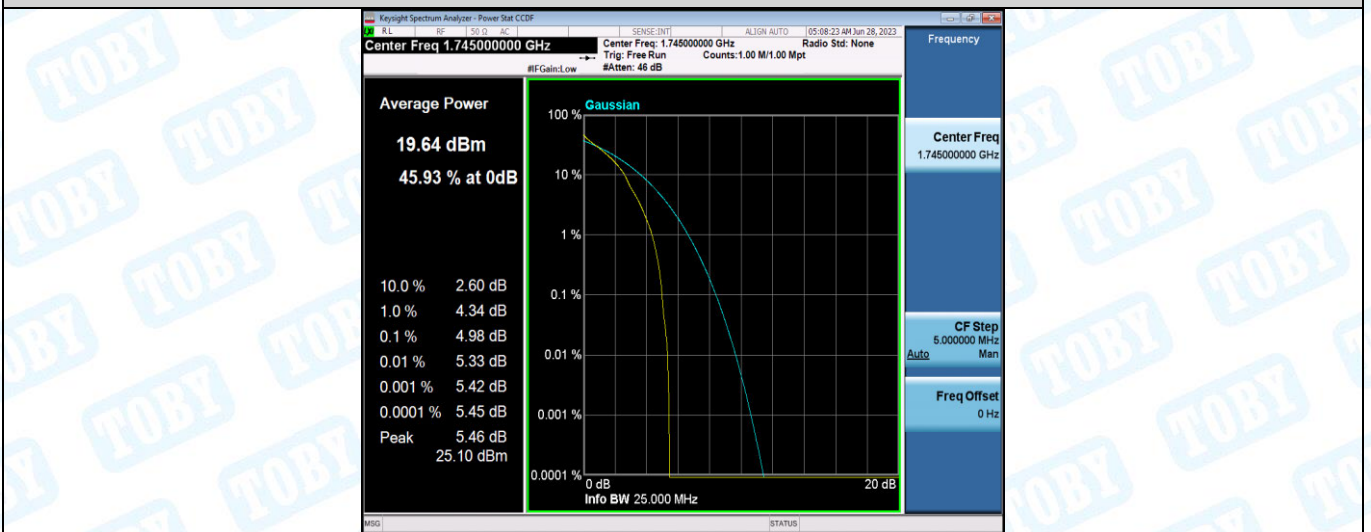

Band66-20MHz-QPSK-132322-1RB#0