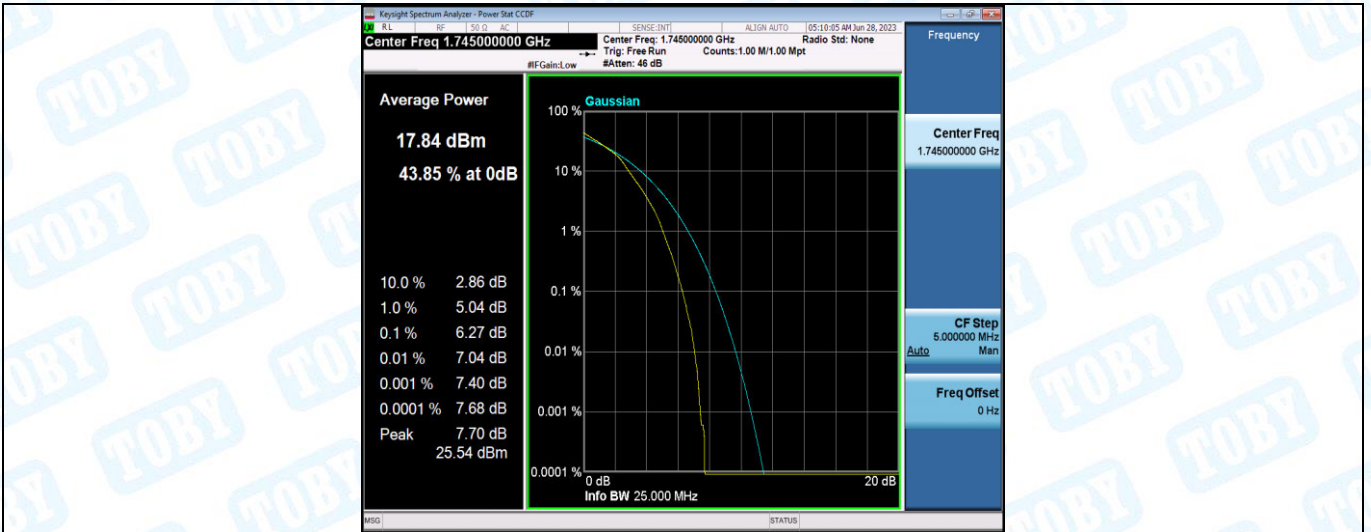

Band66-20MHz-16QAM-132322-27RB#0