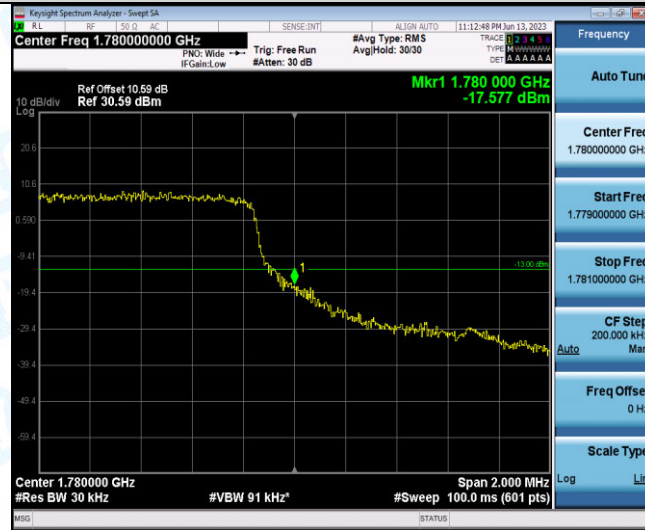

Test Graphs

Band66-1.4MHz-QPSK-131979-6RB#0

Band66-1.4MHz-QPSK-132665-6RB#0

Band66-1.4MHz-16QAM-131979-6RB#0

Band66-1.4MHz-16QAM-132665-6RB#0

Band66-3MHz-QPSK-131987-15RB#0

Band66-3MHz-QPSK-132657-15RB#0

Band66-3MHz-16QAM-131987-15RB#0