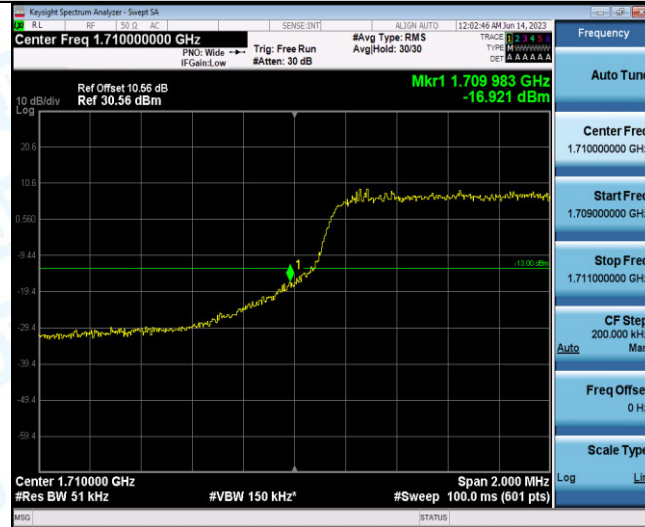

Test Graphs

Band66-1.4MHz-QPSK-131979-6RB#0

Band66-1.4MHz-QPSK-132665-6RB#0

Band66-1.4MHz-16QAM-131979-6RB#0

Band66-1.4MHz-16QAM-132665-6RB#0

Band66-3MHz-QPSK-131987-15RB#0

Band66-3MHz-QPSK-132657-15RB#0

Band66-3MHz-16QAM-131987-15RB#0