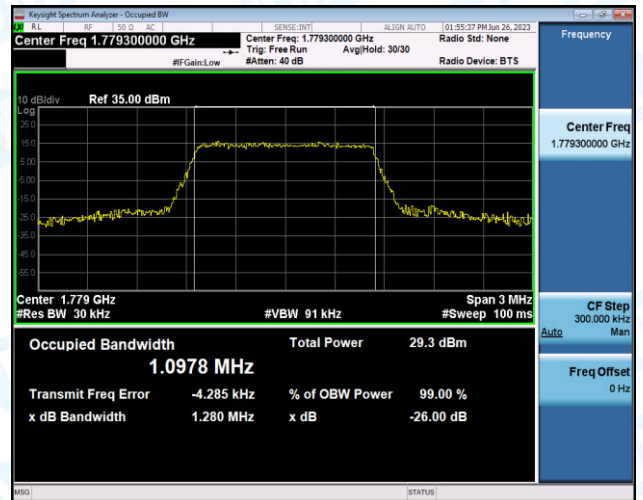

Band66-1.4MHz-16QAM-132665-6RB#0-PASS

Band66-1.4MHz-16QAM-132665-6RB#0-PASS