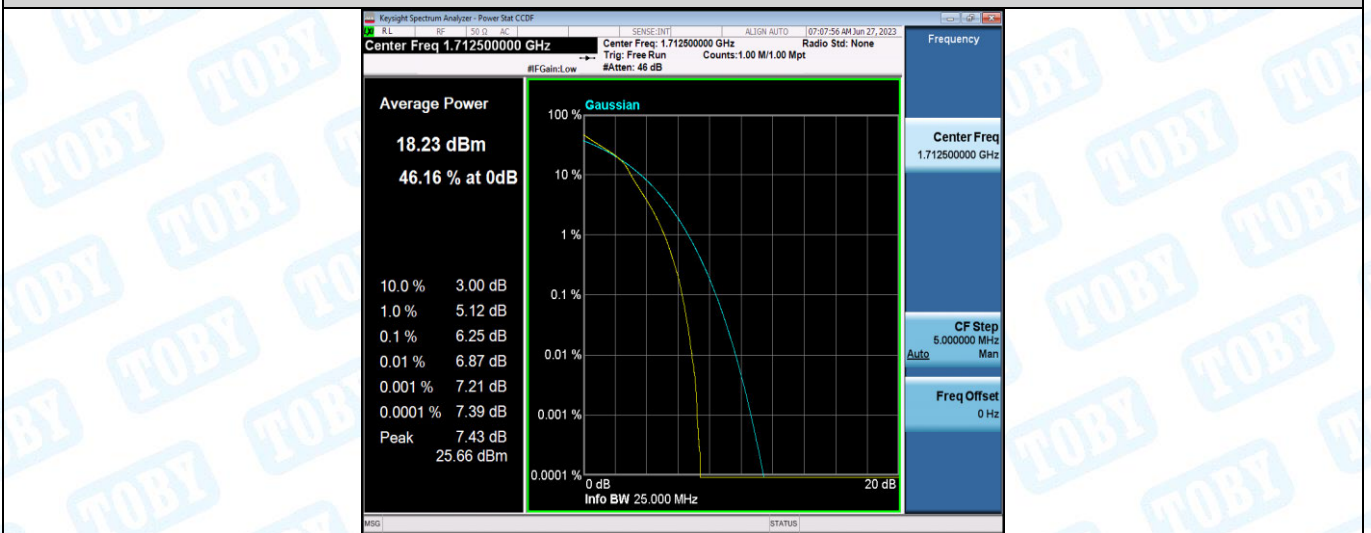

Band66-5MHz-QPSK-132647-1RB#0

Band66-5MHz-QPSK-132647-25RB#0

Band66-5MHz-16QAM-131997-1RB#0

Band66-5MHz-16QAM-131997-25RB#0

Band66-5MHz-16QAM-132322-1RB#0

Band66-5MHz-16QAM-132322-25RB#0

Band66-5MHz-16QAM-132647-1RB#0