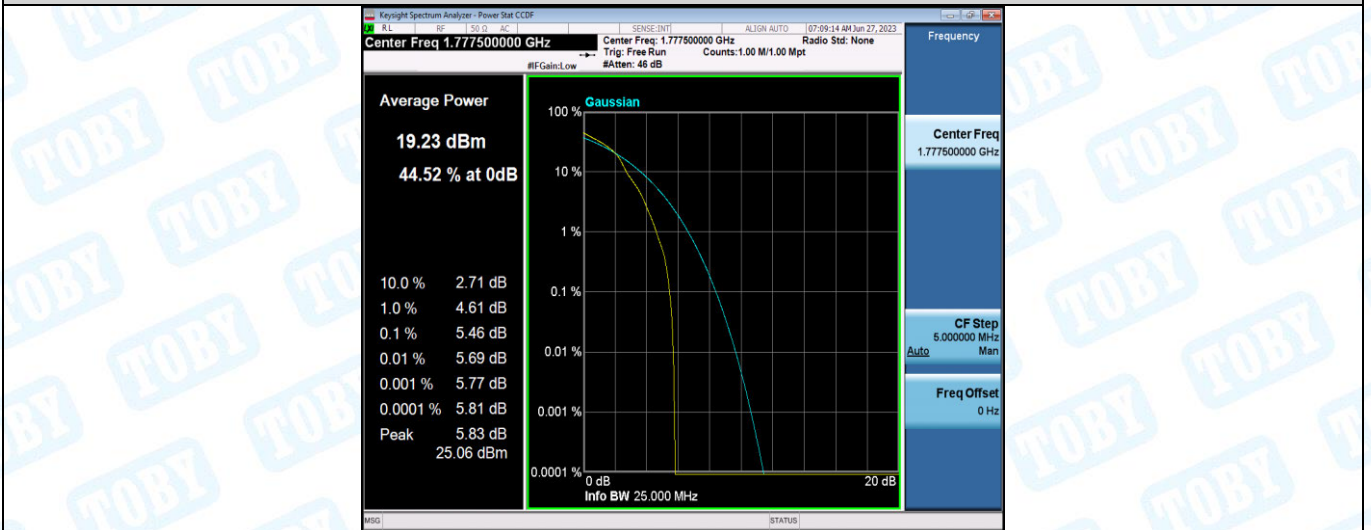

Band66-5MHz-QPSK-132647-1RB#0

Band66-5MHz-QPSK-132647-25RB#0

Band66-5MHz-16QAM-131997-1RB#0

Band66-5MHz-16QAM-131997-25RB#0

Band66-5MHz-16QAM-132322-1RB#0

Band66-5MHz-16QAM-132322-25RB#0

Band66-5MHz-16QAM-132647-1RB#0