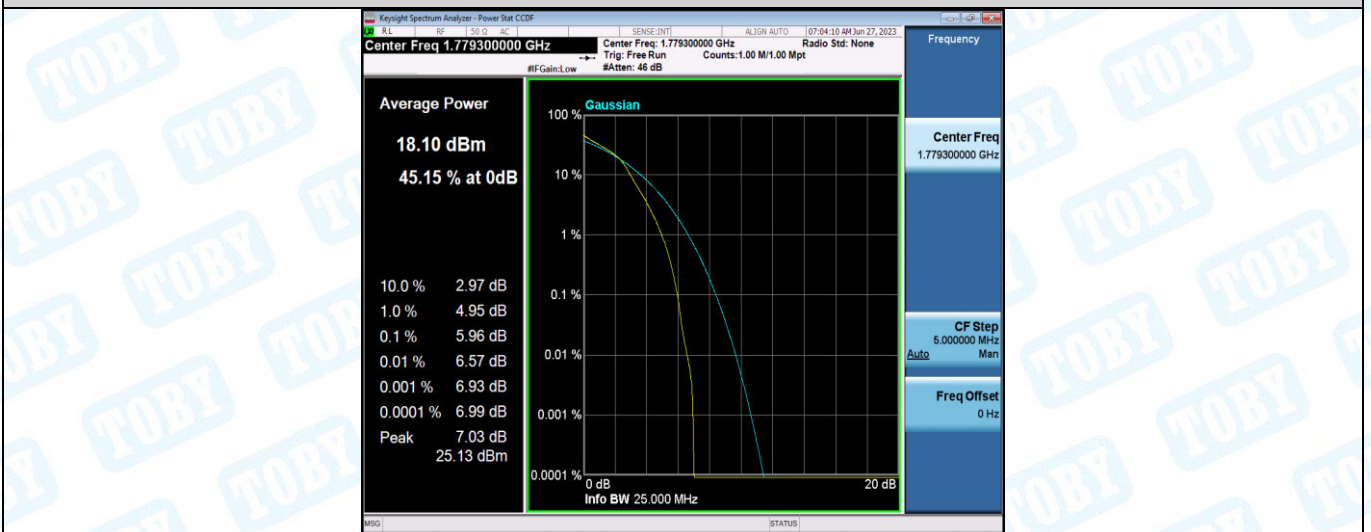

Band66-1.4MHz-16QAM-131979-6RB#0

Band66-1.4MHz-16QAM-132322-1RB#0

Band66-1.4MHz-16QAM-132322-6RB#0

Band66-1.4MHz-16QAM-132665-1RB#0

Band66-1.4MHz-16QAM-132665-6RB#0

Band66-3MHz-QPSK-131987-1RB#0

Band66-3MHz-QPSK-131987-15RB#0