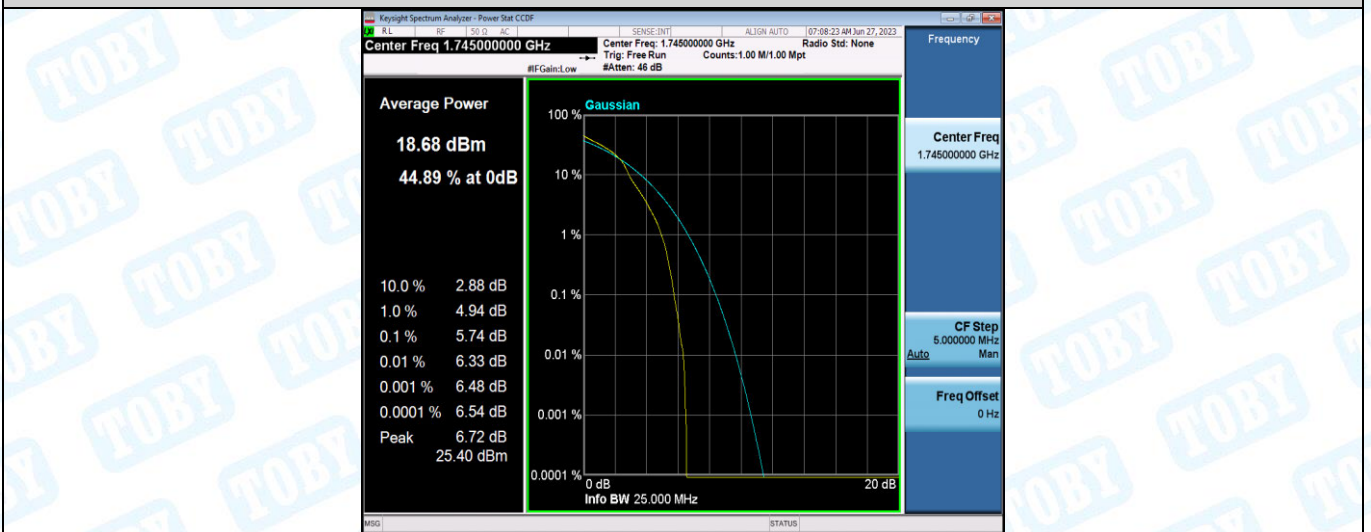

Band66-5MHz-QPSK-132647-1RB#0

Band66-5MHz-QPSK-132647-25RB#0

Band66-5MHz-16QAM-131997-1RB#0

Band66-5MHz-16QAM-131997-25RB#0

Band66-5MHz-16QAM-132322-1RB#0

Band66-5MHz-16QAM-132322-25RB#0

Band66-5MHz-16QAM-132647-1RB#0