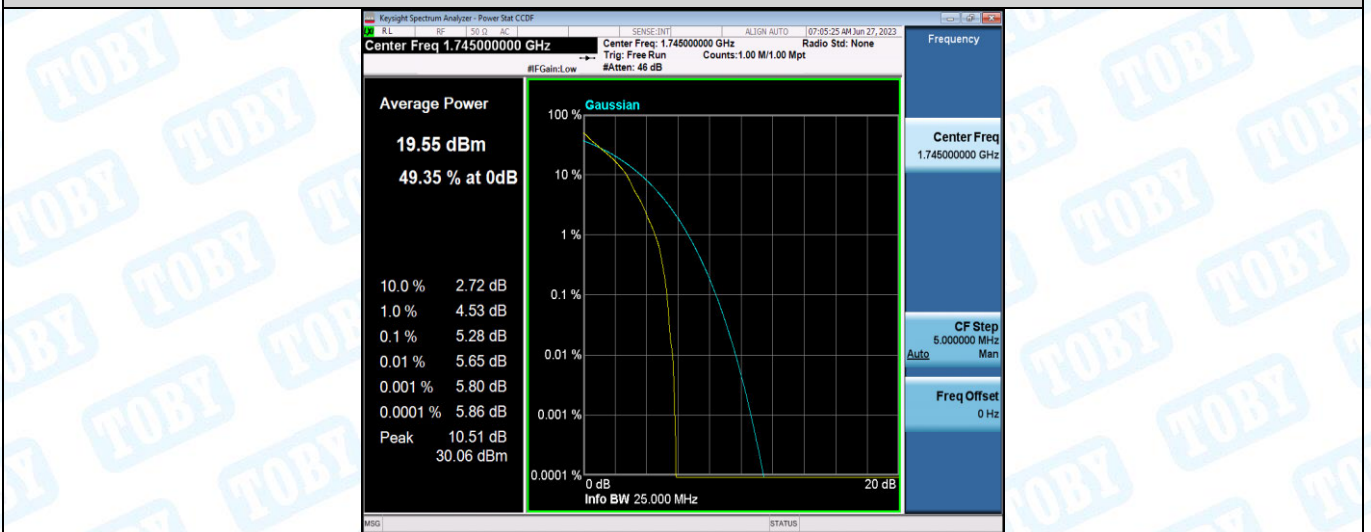

Band66-3MHz-QPSK-132322-15RB#0