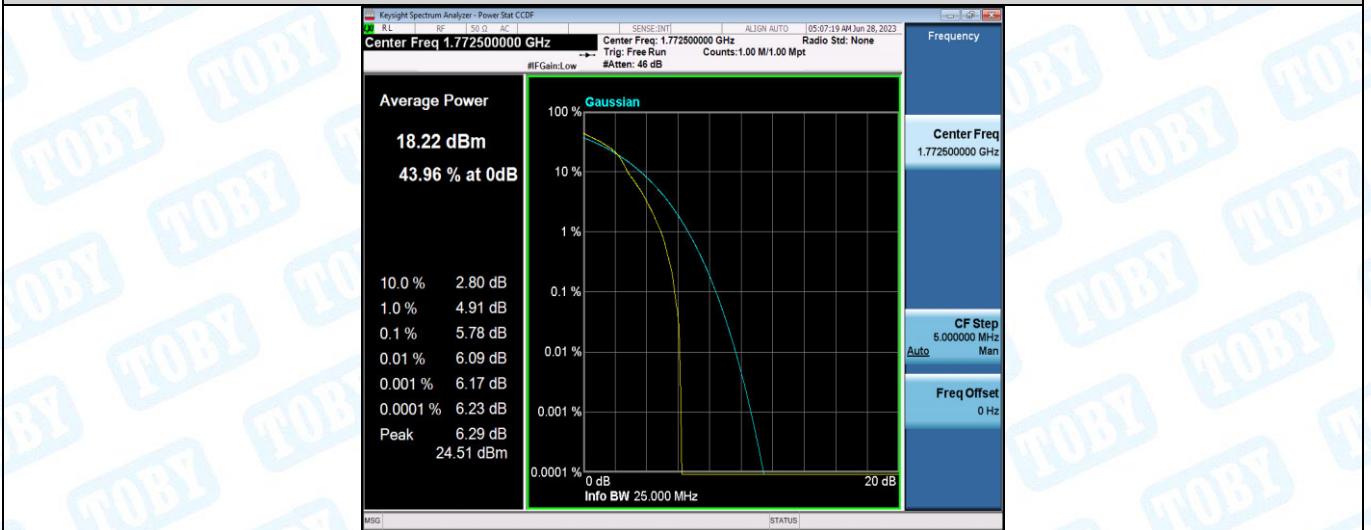

Band66-15MHz-16QAM-132597-27RB#0