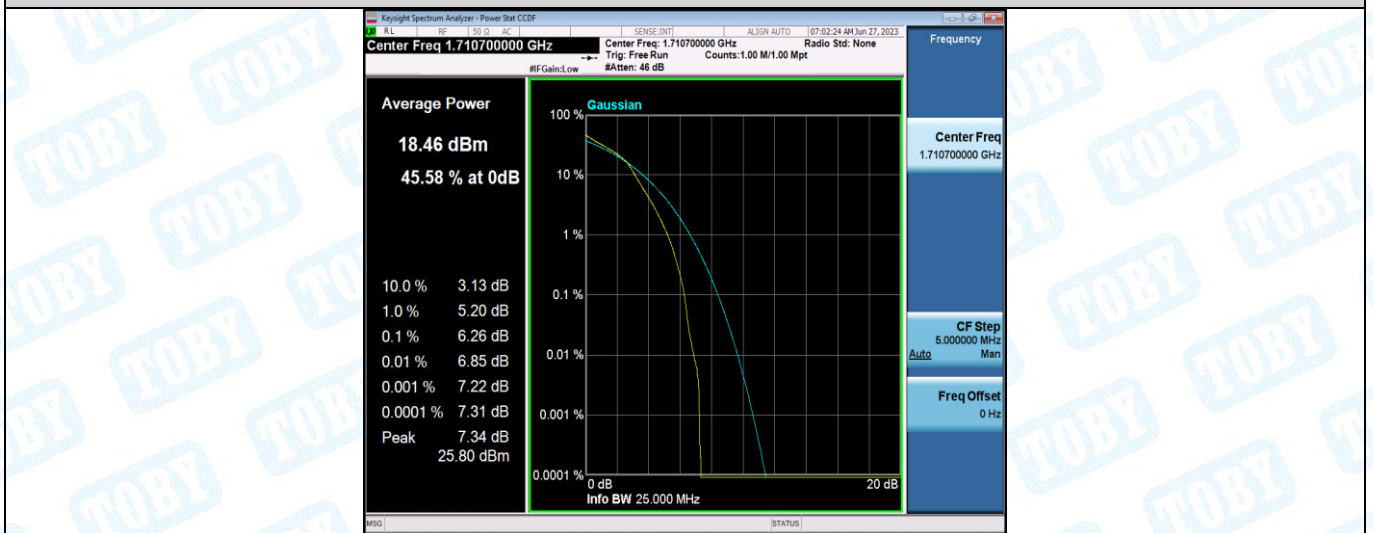

Band66-1.4MHz-16QAM-132322-1RB#0