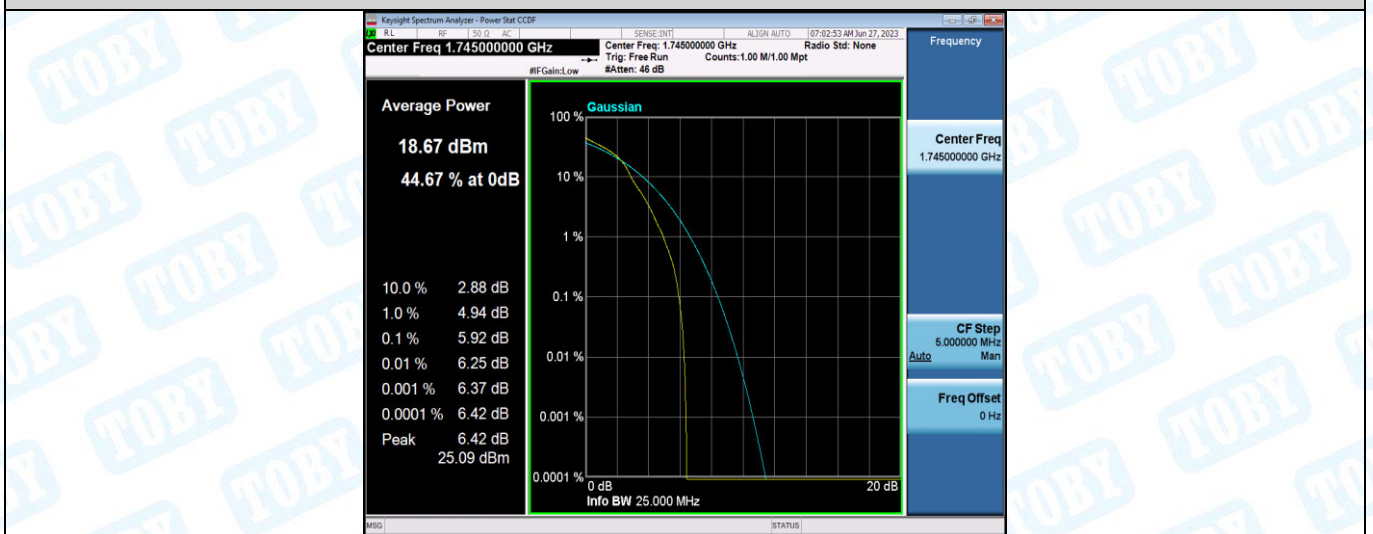

Band66-1.4MHz-16QAM-132322-6RB#0