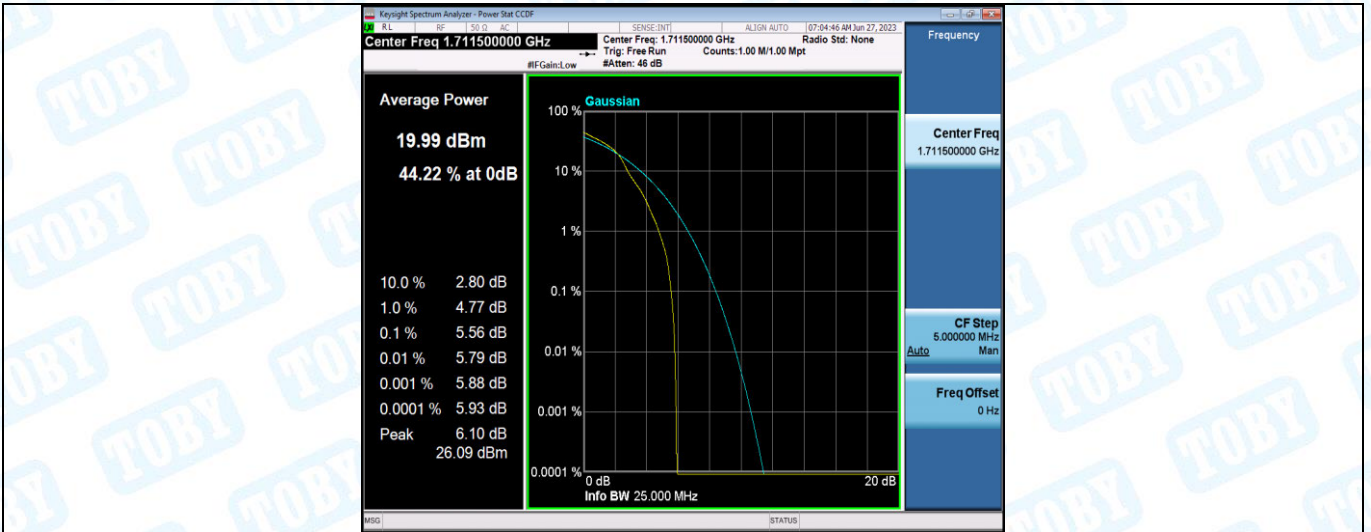

Band66-3MHz-16QAM-131987-15RB#0