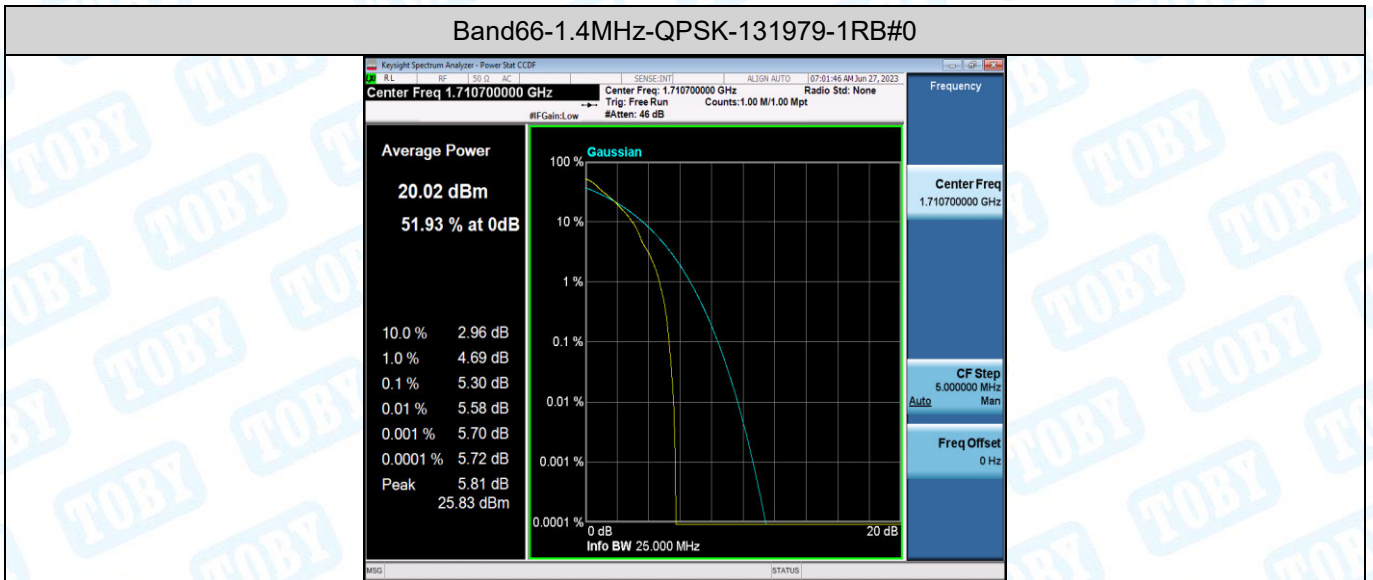

Test Graphs

Band66-1.4MHz-QPSK-131979-1RB#0