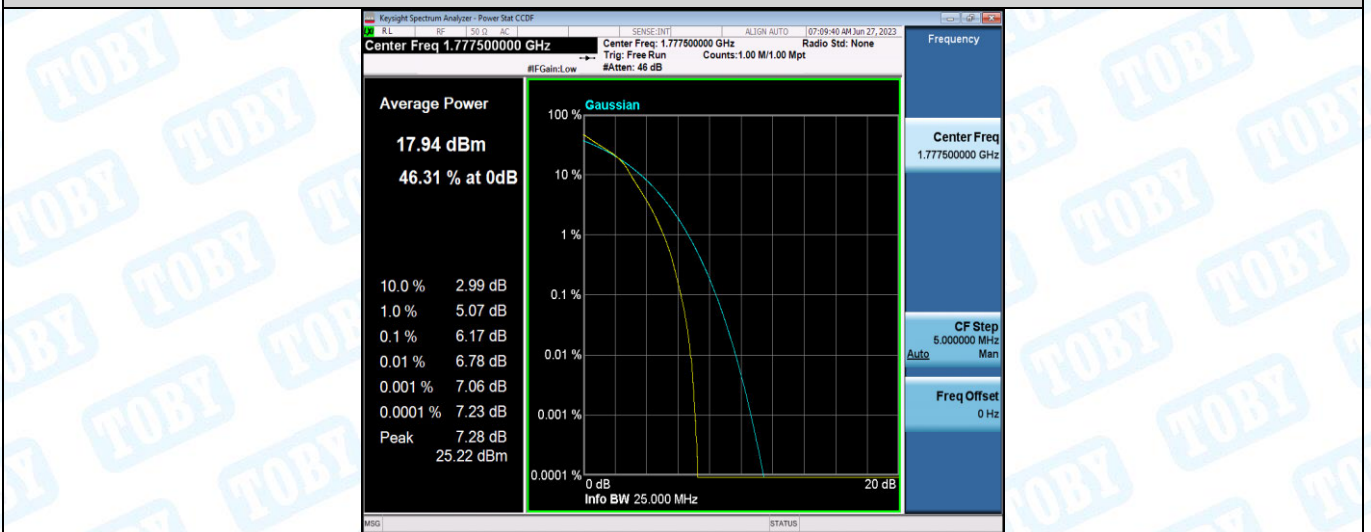

Band66-10MHz-QPSK-132022-1RB#0