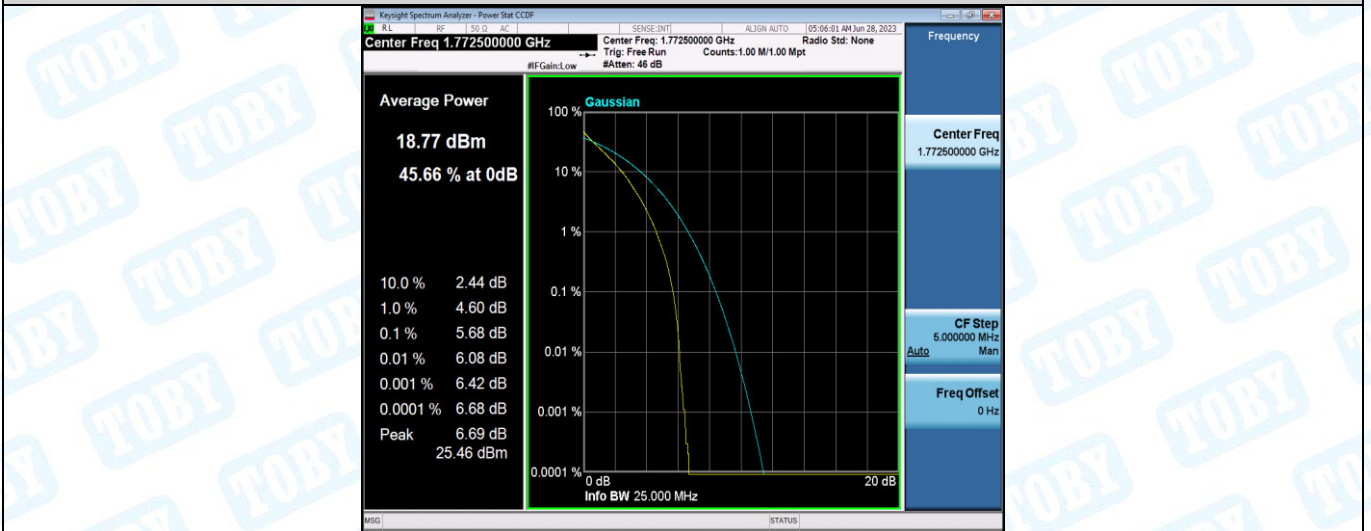

Band66-15MHz-QPSK-132047-75RB#0

Band66-15MHz-QPSK-132322-1RB#0

Band66-15MHz-QPSK-132322-75RB#0

Band66-15MHz-QPSK-132597-1RB#0

Band66-15MHz-QPSK-132597-75RB#0

Band66-15MHz-16QAM-132047-1RB#0

Band66-15MHz-16QAM-132047-27RB#0