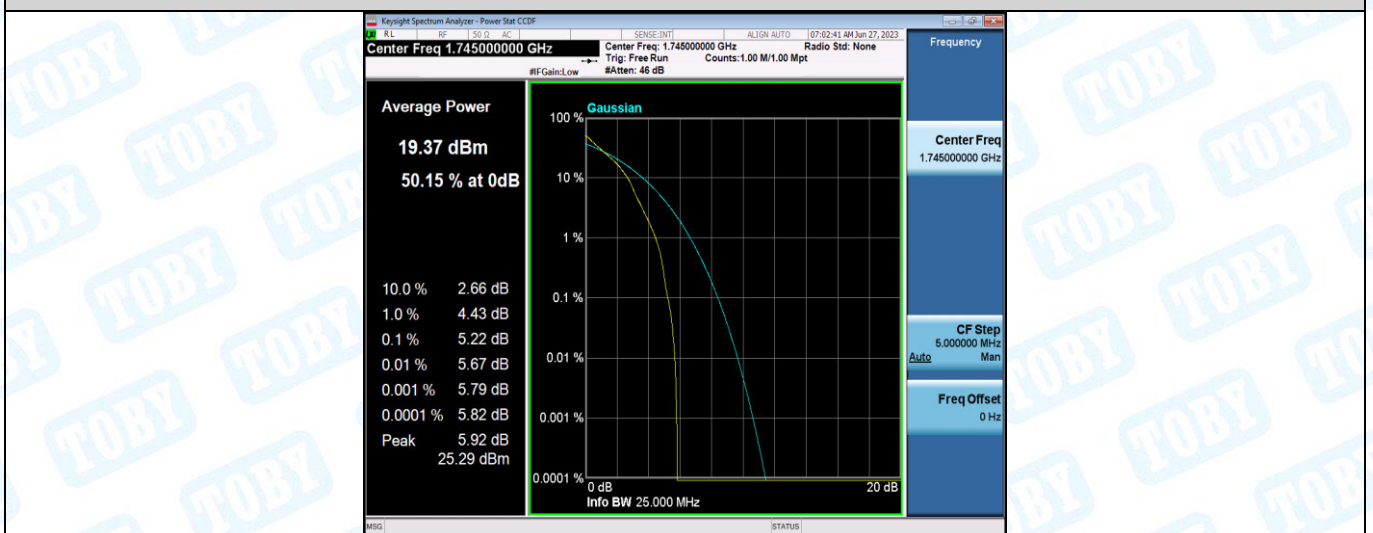

Test Graphs

Band66-1.4MHz-QPSK-131979-1RB#0

Band66-1.4MHz-QPSK-131979-6RB#0

Band66-1.4MHz-QPSK-132322-1RB#0

Band66-1.4MHz-QPSK-132322-6RB#0

Band66-1.4MHz-QPSK-132665-1RB#0

Band66-1.4MHz-QPSK-132665-6RB#0

Band66-1.4MHz-16QAM-131979-1RB#0