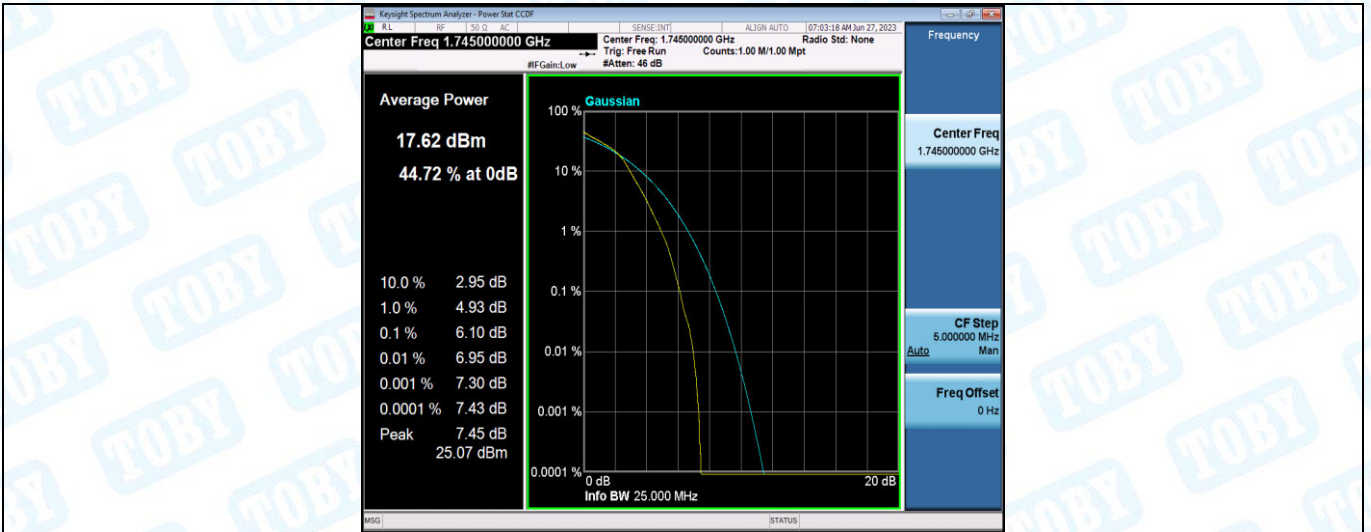

Band66-1.4MHz-16QAM-132665-1RB#0