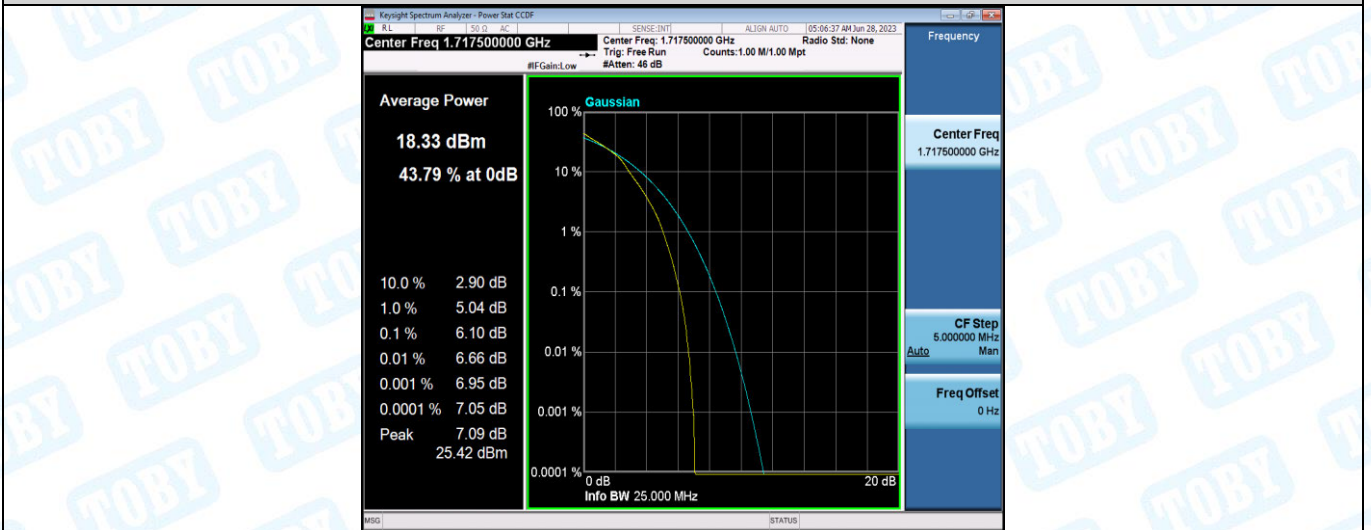

Band66-15MHz-QPSK-132047-75RB#0

Band66-15MHz-QPSK-132322-1RB#0

Band66-15MHz-QPSK-132322-75RB#0

Band66-15MHz-QPSK-132597-1RB#0

Band66-15MHz-QPSK-132597-75RB#0

Band66-15MHz-16QAM-132047-1RB#0

Band66-15MHz-16QAM-132047-27RB#0