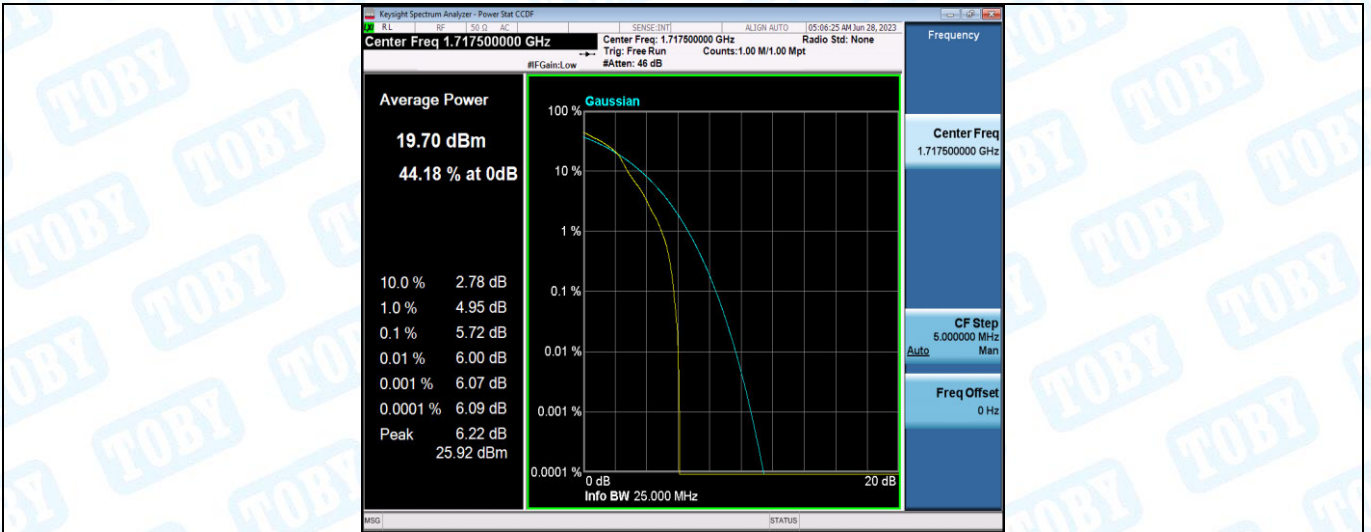

Band66-15MHz-QPSK-132047-75RB#0

Band66-15MHz-QPSK-132322-1RB#0

Band66-15MHz-QPSK-132322-75RB#0

Band66-15MHz-QPSK-132597-1RB#0

Band66-15MHz-QPSK-132597-75RB#0

Band66-15MHz-16QAM-132047-1RB#0

Band66-15MHz-16QAM-132047-27RB#0