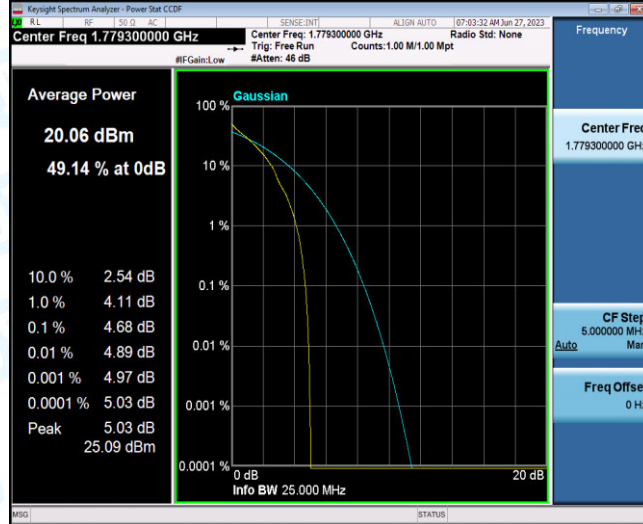

Test Graphs

Band66-1.4MHz-QPSK-131979-1RB#0

Band66-1.4MHz-QPSK-131979-6RB#0

Band66-1.4MHz-QPSK-132322-1RB#0

Band66-1.4MHz-QPSK-132322-6RB#0

Band66-1.4MHz-QPSK-132665-1RB#0

Band66-1.4MHz-QPSK-132665-6RB#0

Band66-1.4MHz-16QAM-131979-1RB#0