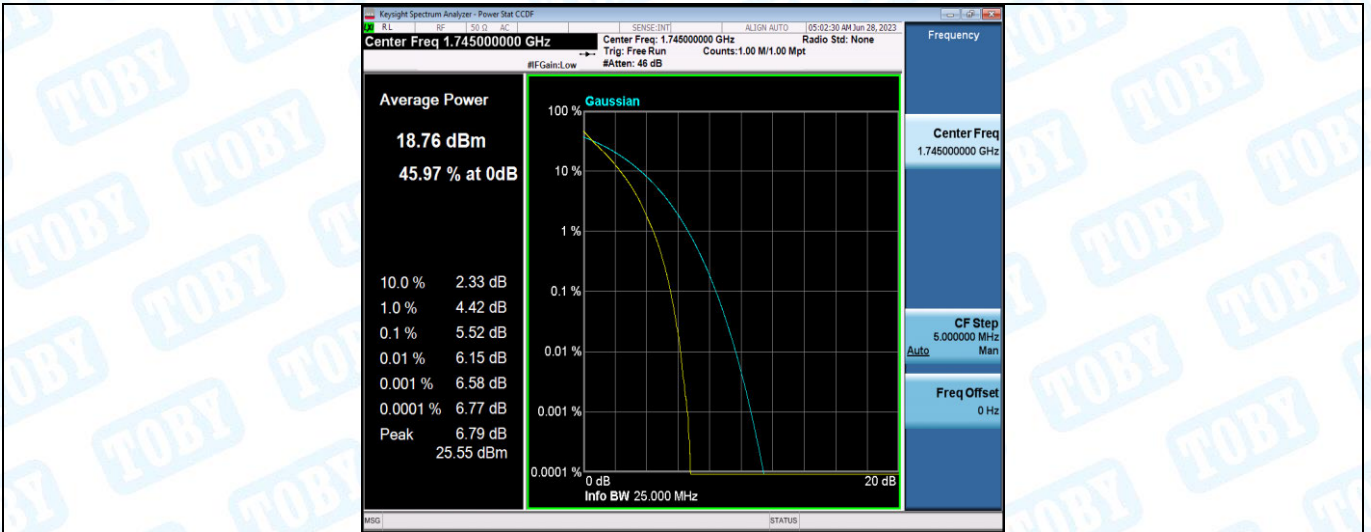

Band66-10MHz-QPSK-132622-1RB#0