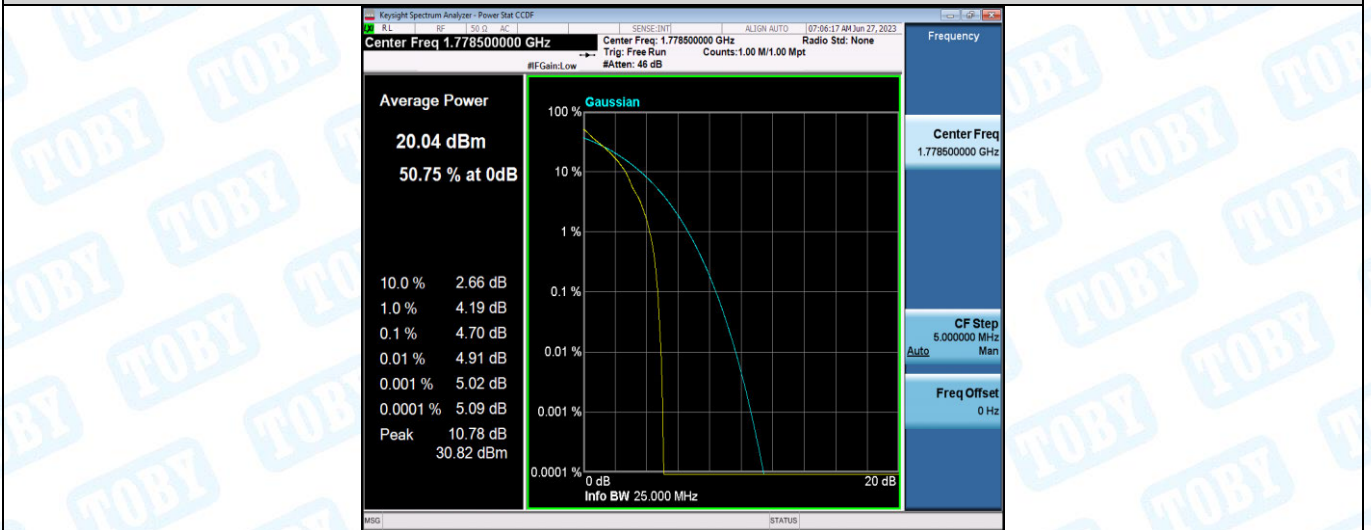

Band66-3MHz-QPSK-132657-15RB#0