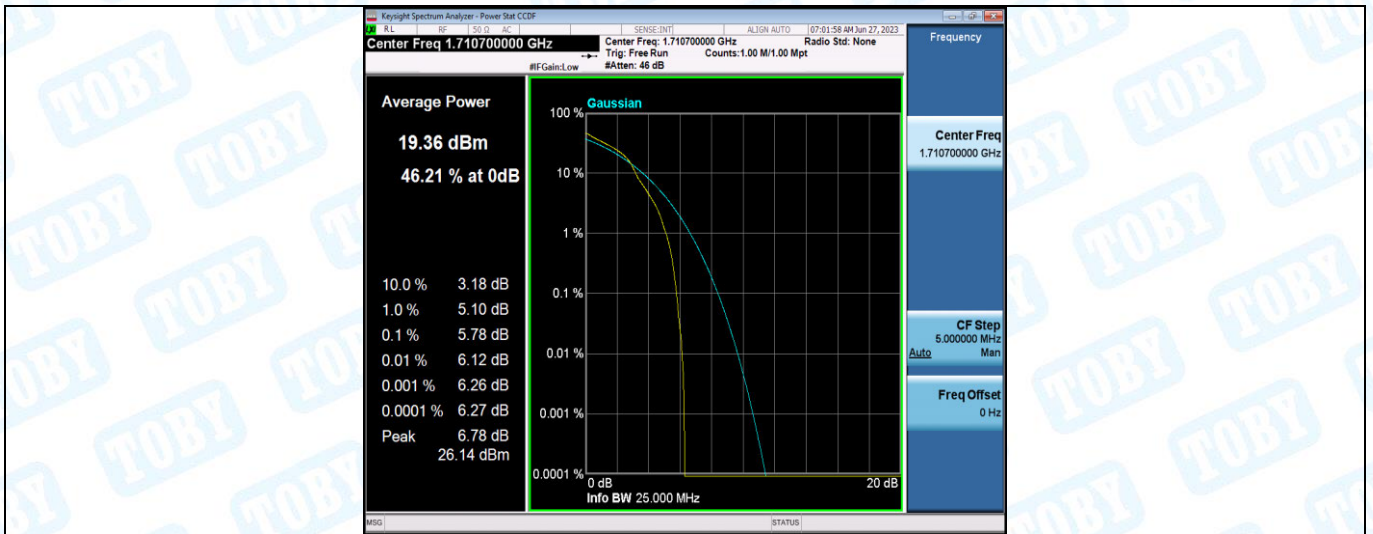

Test Graphs

Band66-1.4MHz-QPSK-131979-1RB#0

Band66-1.4MHz-QPSK-131979-6RB#0

Band66-1.4MHz-QPSK-132322-1RB#0

Band66-1.4MHz-QPSK-132322-6RB#0

Band66-1.4MHz-QPSK-132665-1RB#0

Band66-1.4MHz-QPSK-132665-6RB#0

Band66-1.4MHz-16QAM-131979-1RB#0