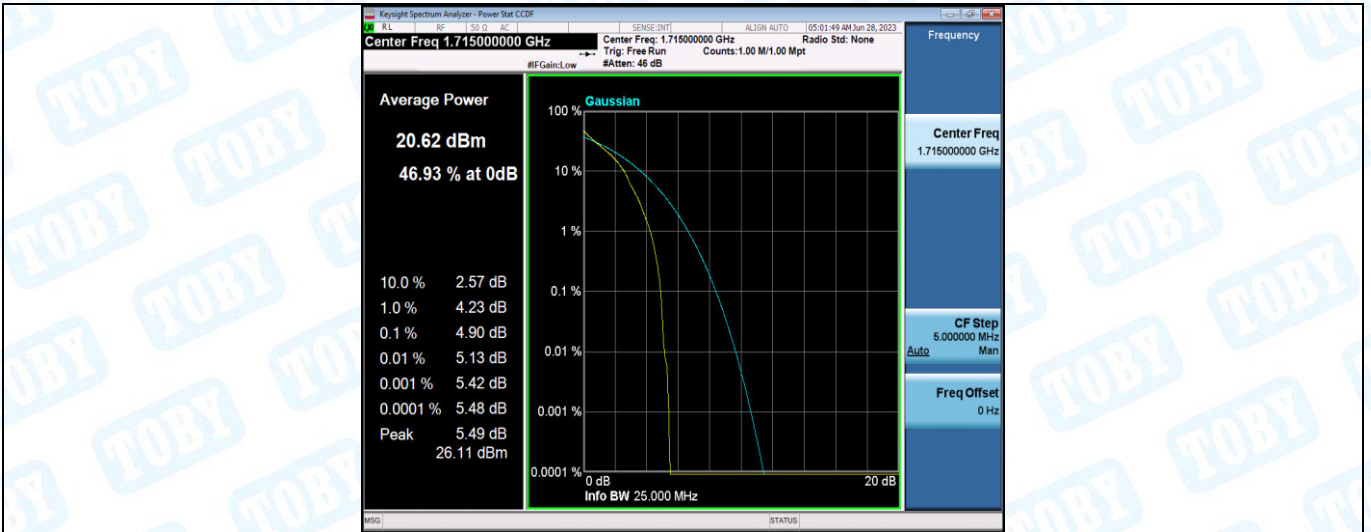

Band66-10MHz-QPSK-132022-50RB#0