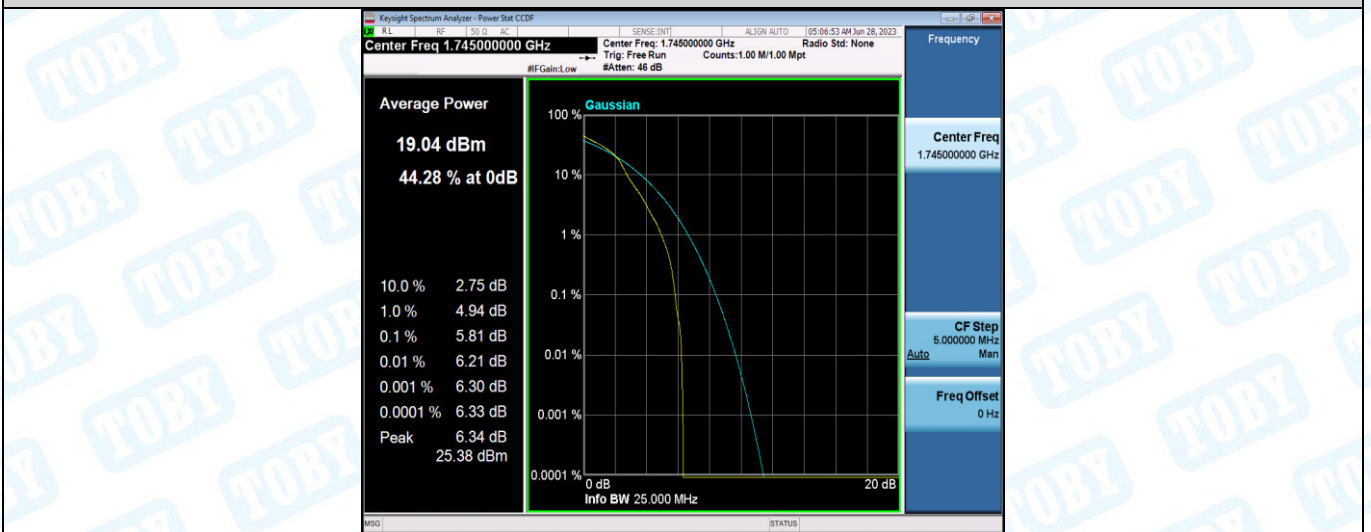

Band66-15MHz-16QAM-132322-27RB#0