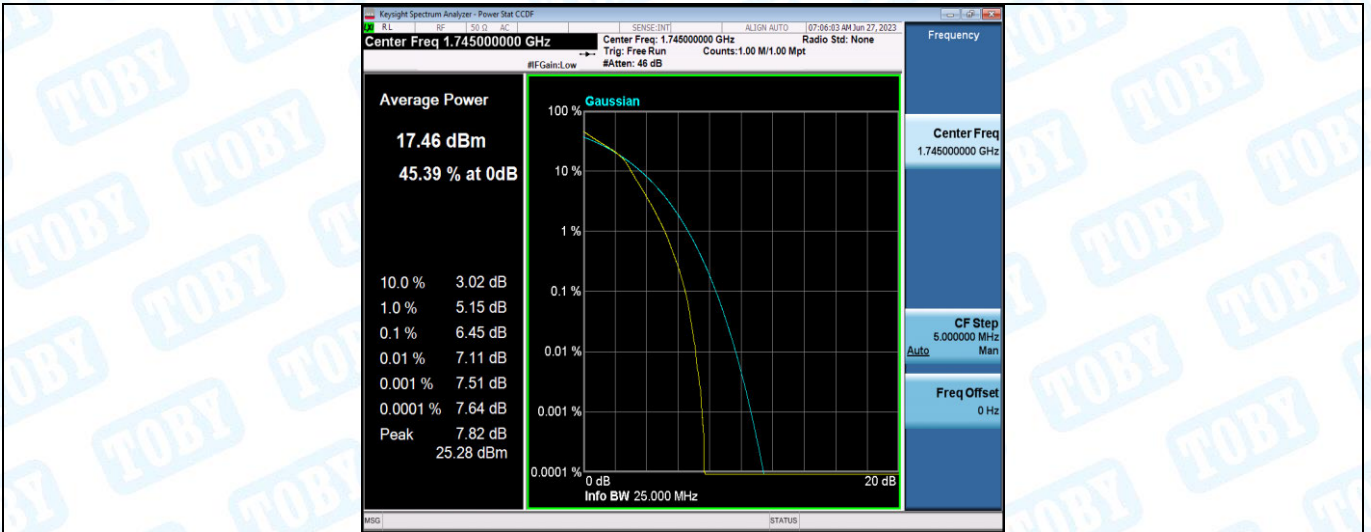

Band66-3MHz-16QAM-132657-1RB#0