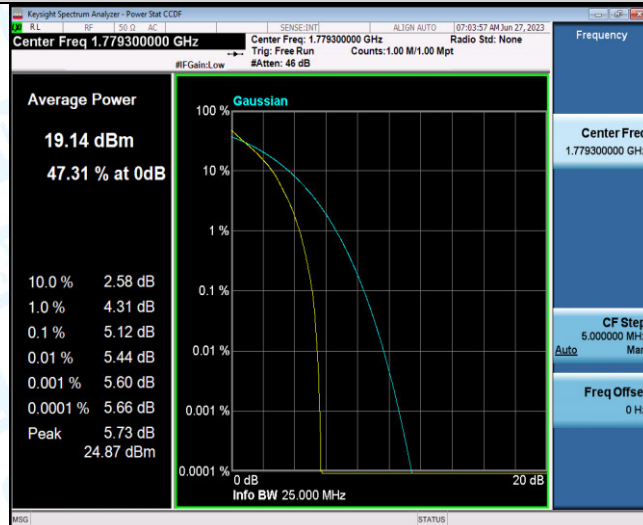

Test Graphs

Band66-1.4MHz-QPSK-131979-1RB#0

Band66-1.4MHz-QPSK-131979-6RB#0

Band66-1.4MHz-QPSK-132322-1RB#0

Band66-1.4MHz-QPSK-132322-6RB#0

Band66-1.4MHz-QPSK-132665-1RB#0

Band66-1.4MHz-QPSK-132665-6RB#0

Band66-1.4MHz-16QAM-131979-1RB#0