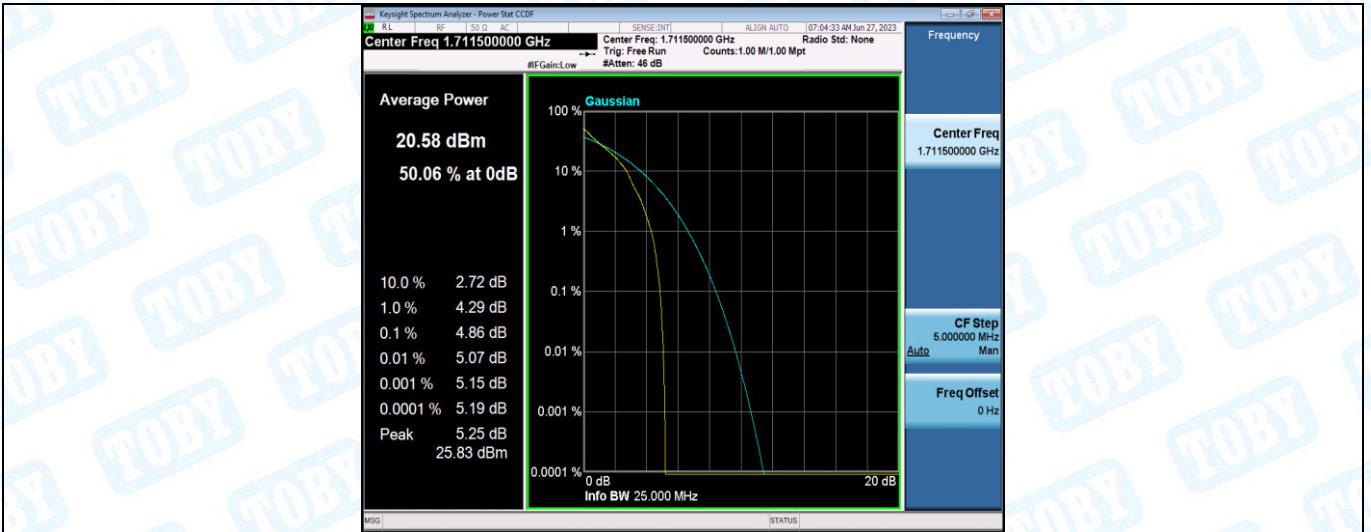

Band66-3MHz-QPSK-131987-15RB#0