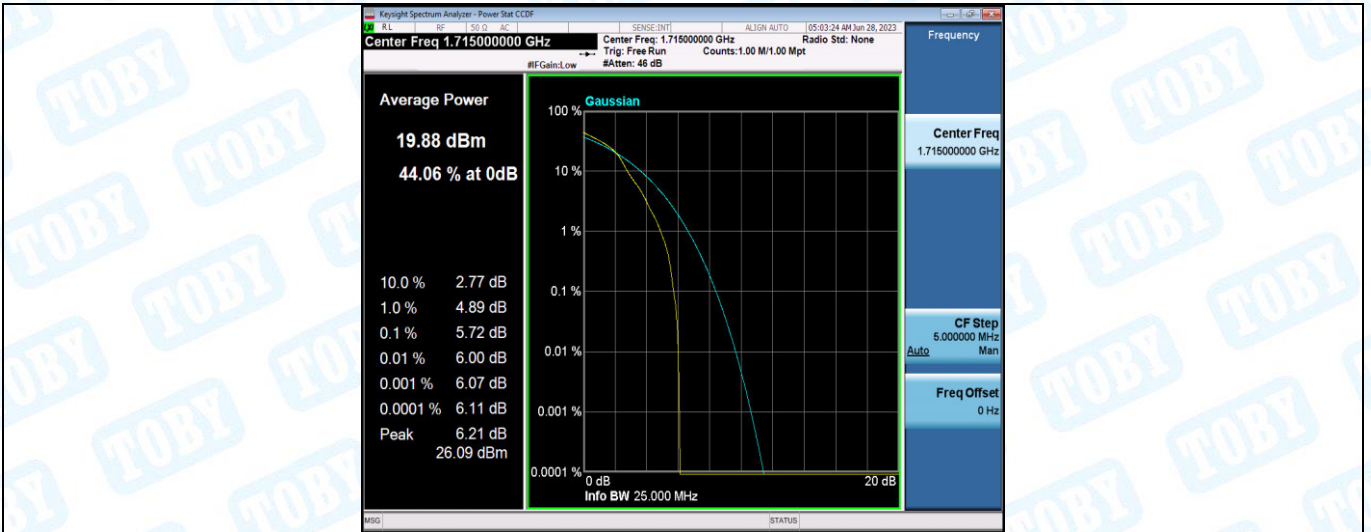

Band66-10MHz-16QAM-132022-27RB#0