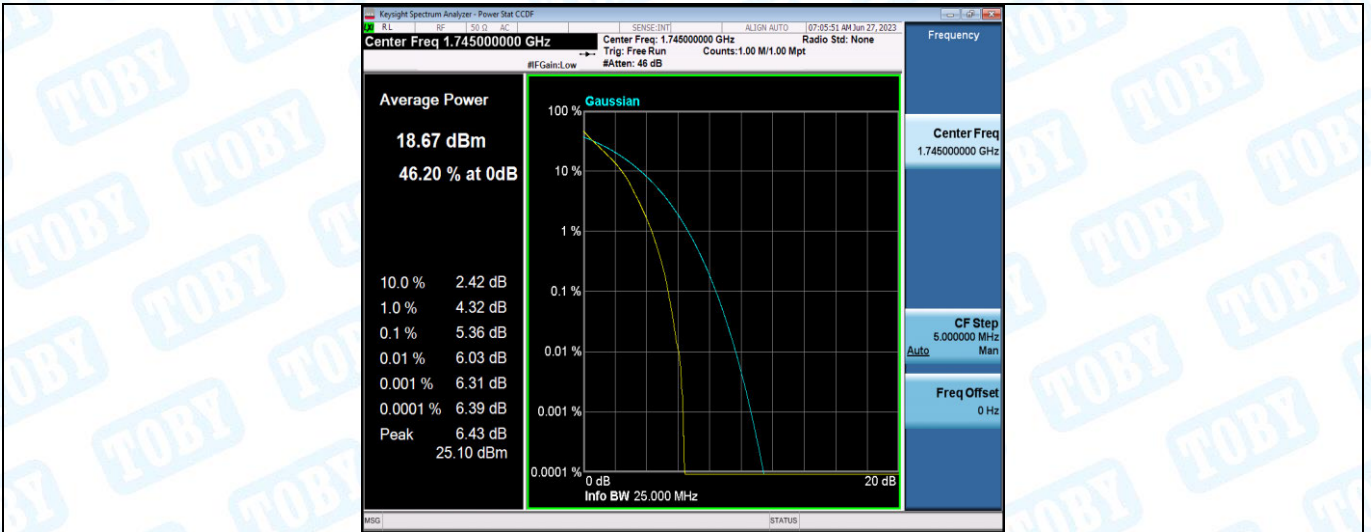

Band66-3MHz-QPSK-132657-1RB#0