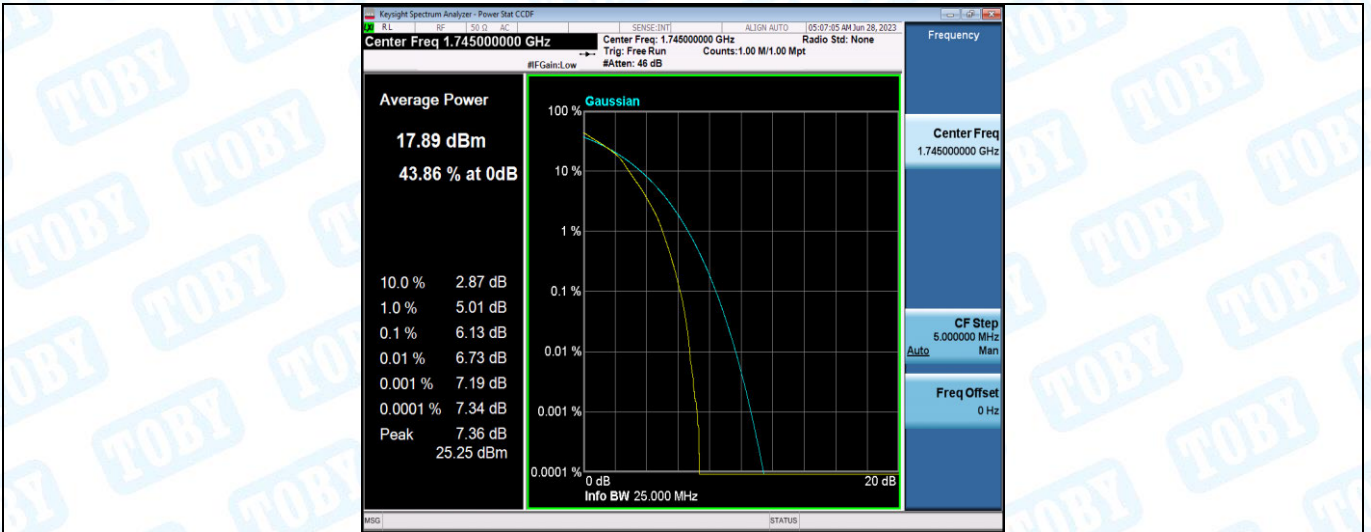

Band66-15MHz-16QAM-132597-1RB#0