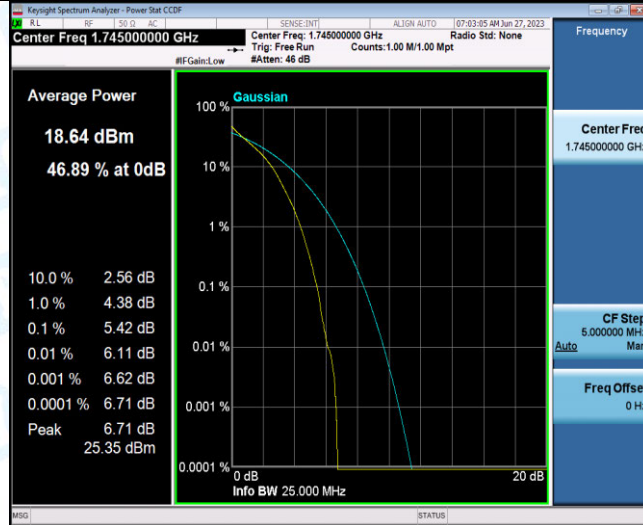

Test Graphs

Band66-1.4MHz-QPSK-131979-1RB#0

Band66-1.4MHz-QPSK-131979-6RB#0

Band66-1.4MHz-QPSK-132322-1RB#0

Band66-1.4MHz-QPSK-132322-6RB#0

Band66-1.4MHz-QPSK-132665-1RB#0

Band66-1.4MHz-QPSK-132665-6RB#0

Band66-1.4MHz-16QAM-131979-1RB#0