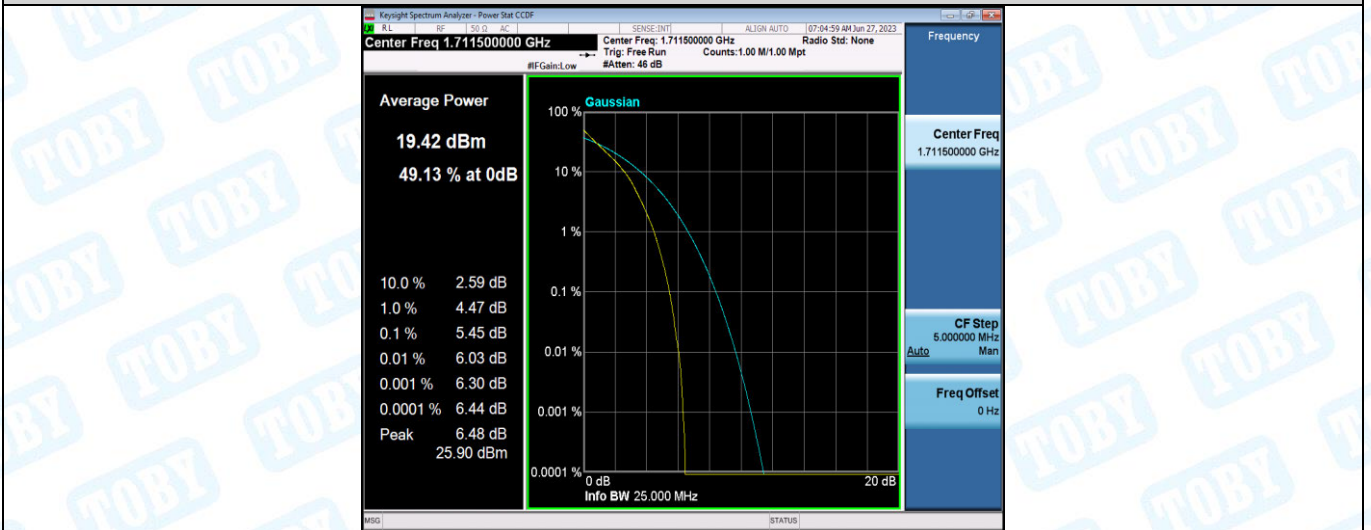

Band66-1.4MHz-16QAM-131979-6RB#0

Band66-1.4MHz-16QAM-132322-1RB#0

Band66-1.4MHz-16QAM-132322-6RB#0

Band66-1.4MHz-16QAM-132665-1RB#0

Band66-1.4MHz-16QAM-132665-6RB#0

Band66-3MHz-QPSK-131987-1RB#0

Band66-3MHz-QPSK-131987-15RB#0