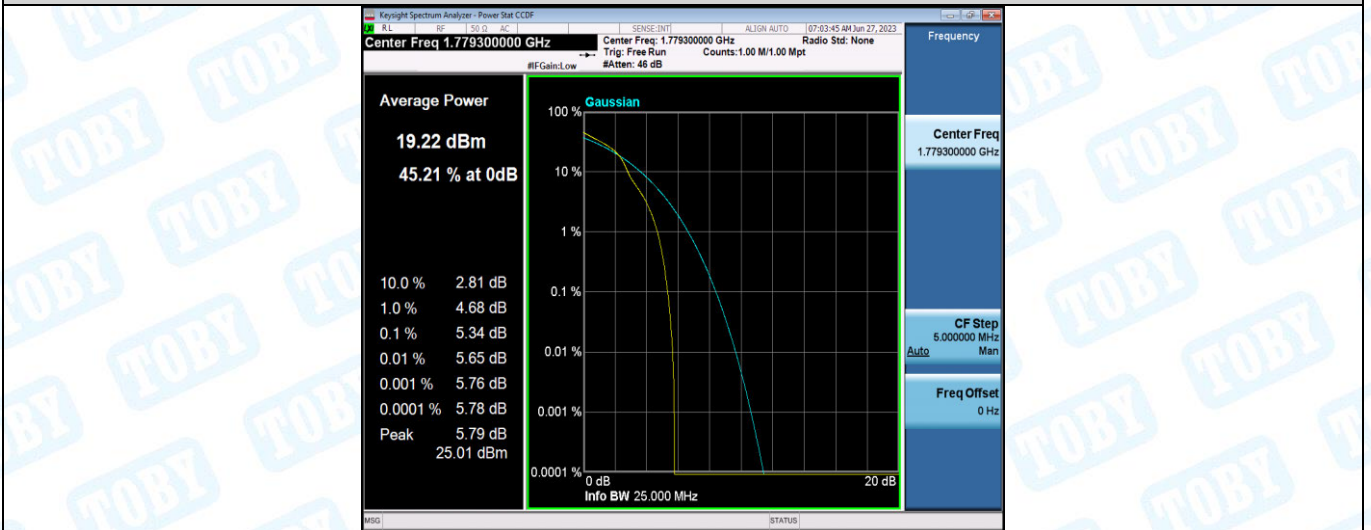

Band66-1.4MHz-16QAM-131979-6RB#0

Band66-1.4MHz-16QAM-132322-1RB#0

Band66-1.4MHz-16QAM-132322-6RB#0

Band66-1.4MHz-16QAM-132665-1RB#0

Band66-1.4MHz-16QAM-132665-6RB#0

Band66-3MHz-QPSK-131987-1RB#0

Band66-3MHz-QPSK-131987-15RB#0