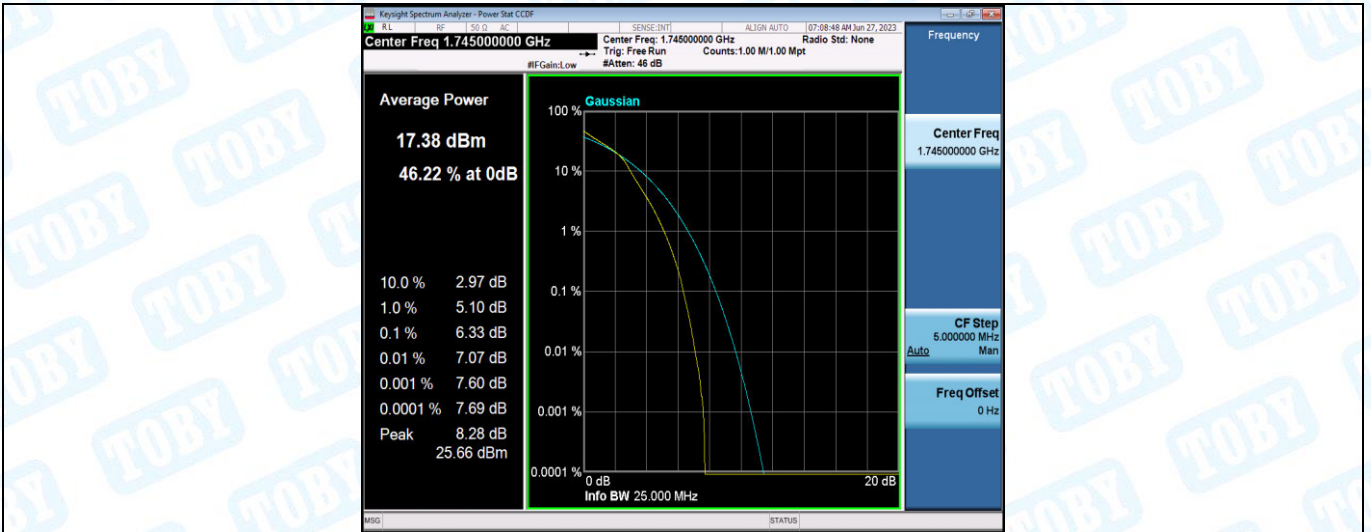

Band66-5MHz-QPSK-132647-1RB#0

Band66-5MHz-QPSK-132647-25RB#0

Band66-5MHz-16QAM-131997-1RB#0

Band66-5MHz-16QAM-131997-25RB#0

Band66-5MHz-16QAM-132322-1RB#0

Band66-5MHz-16QAM-132322-25RB#0

Band66-5MHz-16QAM-132647-1RB#0