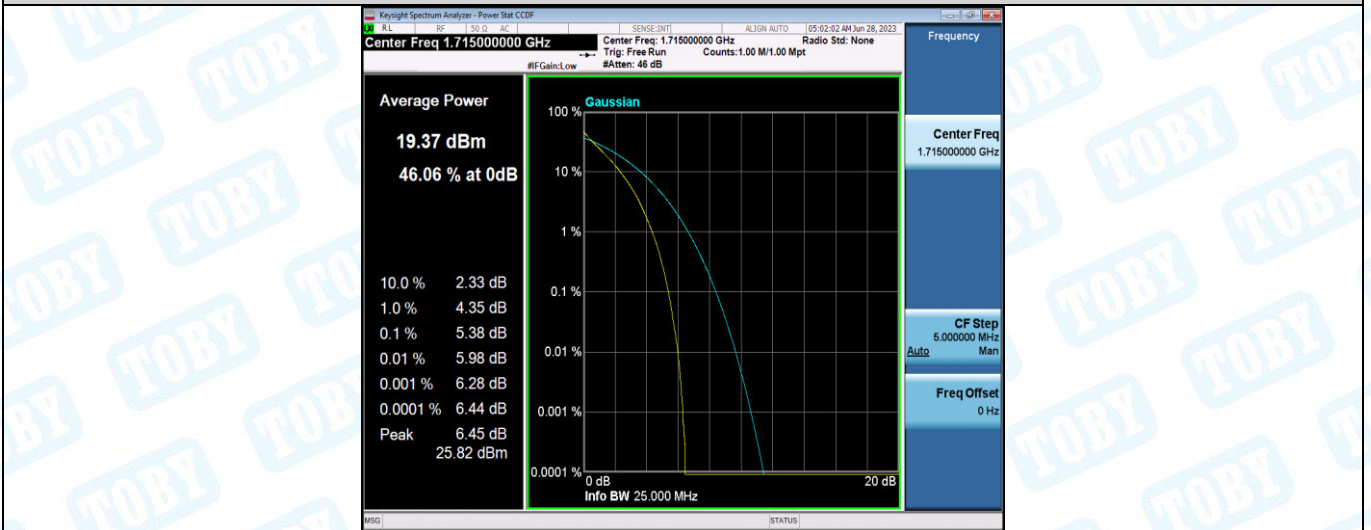

Band66-10MHz-QPSK-132322-1RB#0