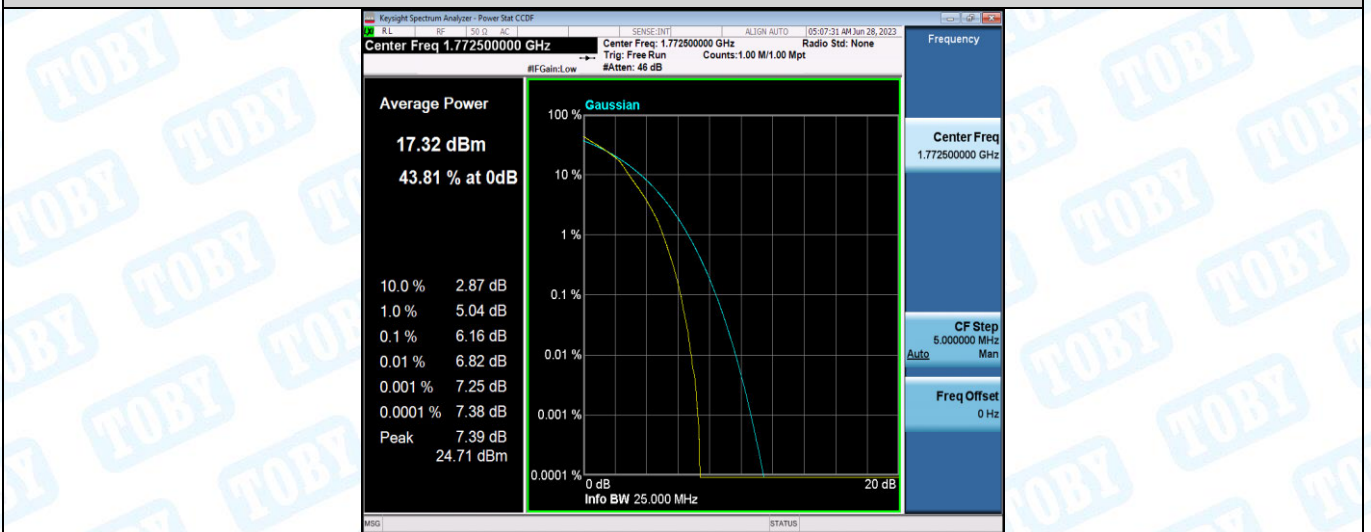

Band66-15MHz-16QAM-132322-1RB#0

Band66-15MHz-16QAM-132322-27RB#0

Band66-15MHz-16QAM-132597-1RB#0

Band66-15MHz-16QAM-132597-27RB#0

Band66-20MHz-QPSK-132072-1RB#0