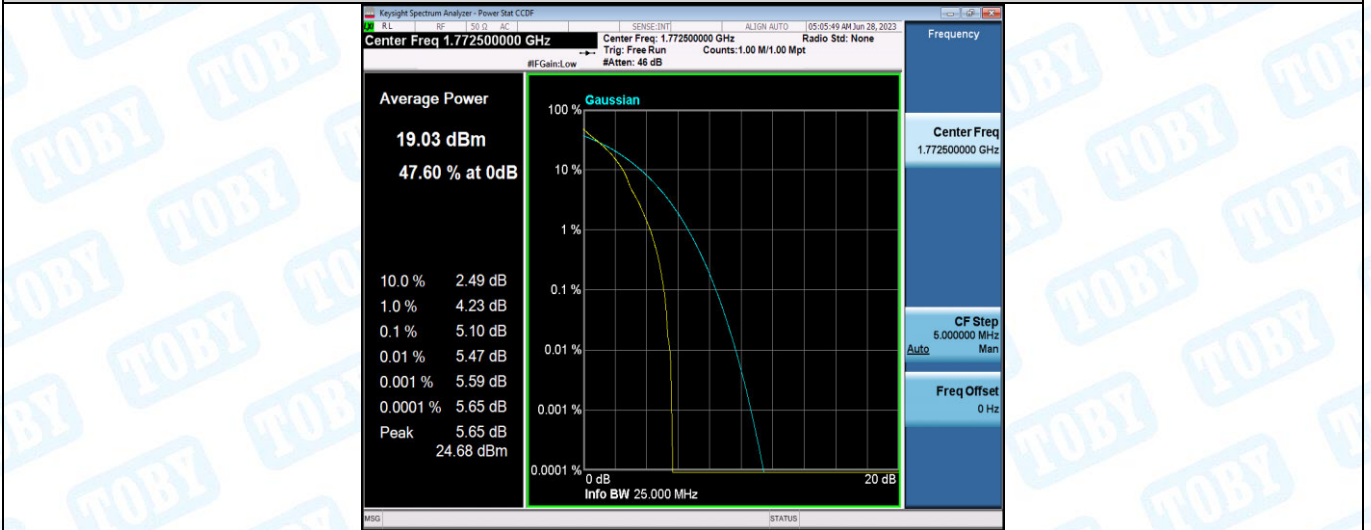

Band66-15MHz-QPSK-132047-75RB#0

Band66-15MHz-QPSK-132322-1RB#0

Band66-15MHz-QPSK-132322-75RB#0

Band66-15MHz-QPSK-132597-1RB#0

Band66-15MHz-QPSK-132597-75RB#0

Band66-15MHz-16QAM-132047-1RB#0

Band66-15MHz-16QAM-132047-27RB#0