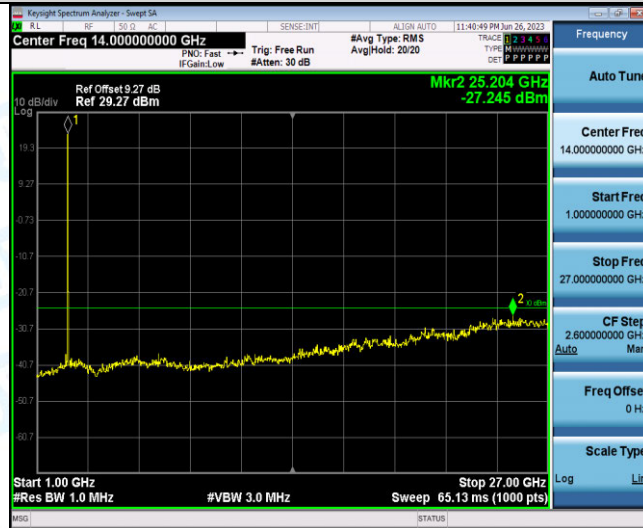

Band41-15MHz-16QAM-40640-1RB#0-Range4:1000~27000MHz

Band41-15MHz-16QAM-40640-1RB#0-Range2:1000~27000MHz