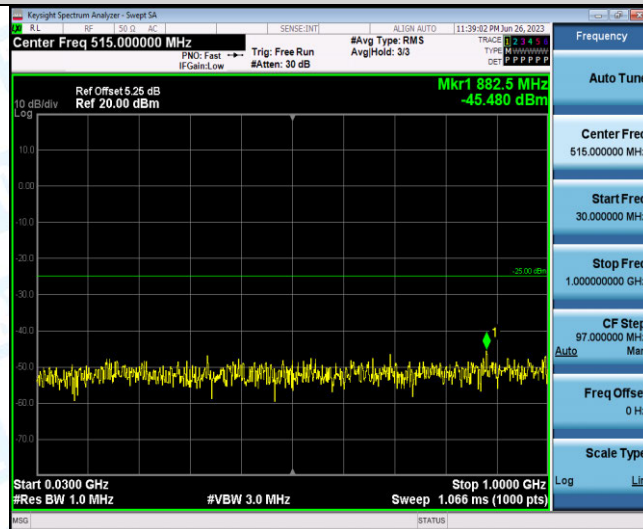

Band41-15MHz-16QAM-40115-1RB#0-Range1:30~1000MHz

Band41-15MHz-16QAM-40115-1RB#0-Range2:1000~27000MHz