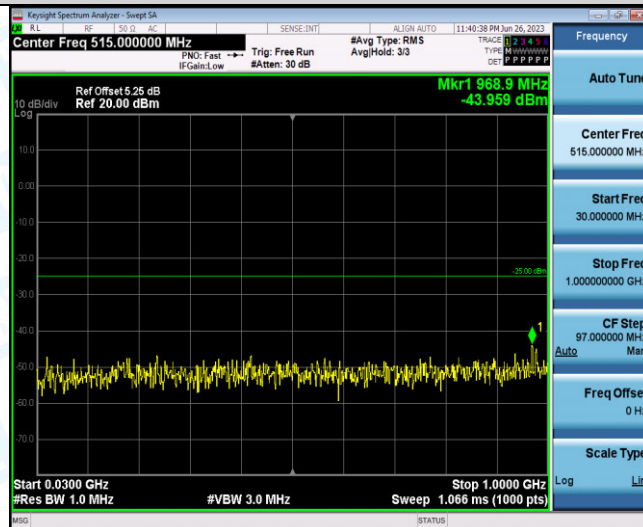

Band41-15MHz-16QAM-40115-1RB#0-Range3:30~1000MHz

Band41-15MHz-16QAM-40115-1RB#0-Range1:30~1000MHz

Band41-15MHz-16QAM-40115-1RB#0-Range2:1000~27000MHz

Band41-15MHz-16QAM-40115-1RB#0-Range4:1000~27000MHz

Band41-15MHz-16QAM-40640-1RB#0-Range3:30~1000MHz