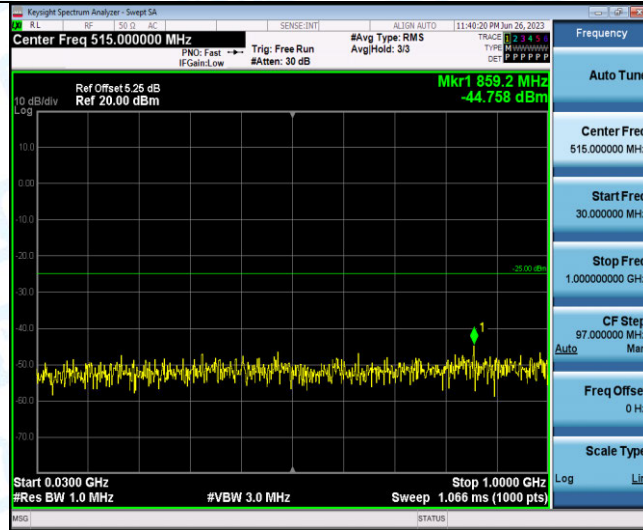

Band41-15MHz-16QAM-40640-1RB#0-Range1:30~1000MHz

Band41-15MHz-16QAM-40640-1RB#0-Range4:1000~27000MHz