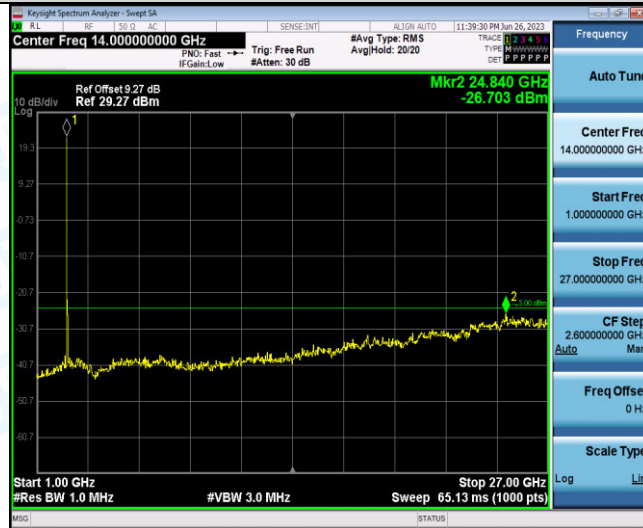

Band41-15MHz-16QAM-40115-1RB#0-Range3:30~1000MHz

Band41-15MHz-16QAM-40115-1RB#0-Range1:30~1000MHz

Band41-15MHz-16QAM-40115-1RB#0-Range2:1000~27000MHz

Band41-15MHz-16QAM-40115-1RB#0-Range4:1000~27000MHz

Band41-15MHz-16QAM-40640-1RB#0-Range3:30~1000MHz