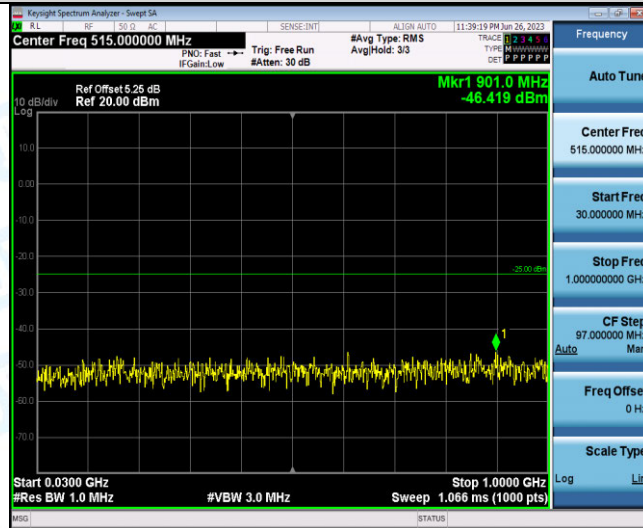

Band41-15MHz-16QAM-40115-1RB#0-Range3:30~1000MHz

Band41-15MHz-16QAM-40115-1RB#0-Range1:30~1000MHz