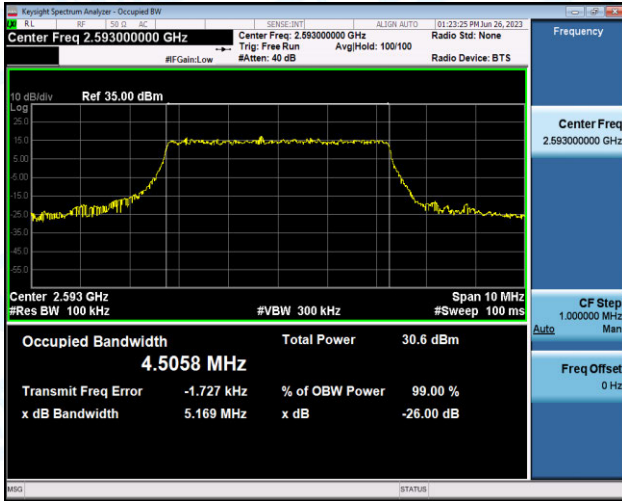

Band41-5MHz-QPSK-41565-25RB#0-PASS