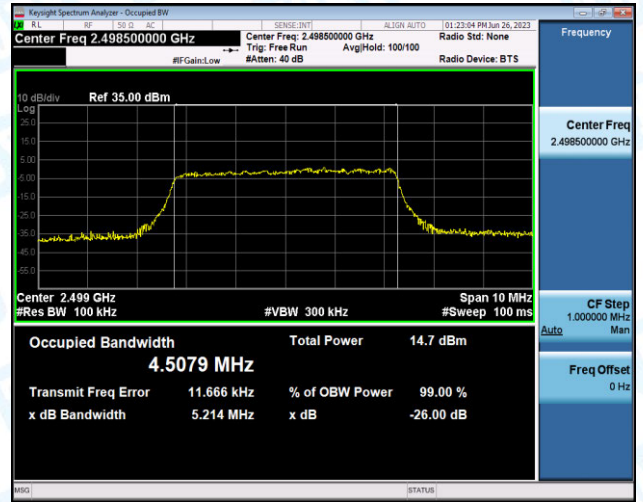

Band41-5MHz-16QAM-40620-25RB#0-PASS