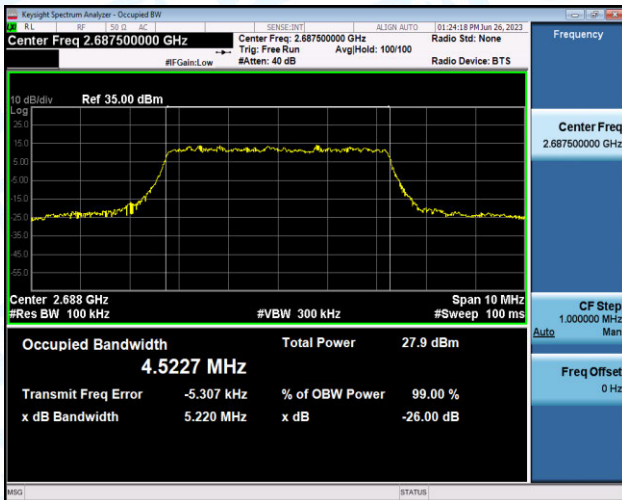

Band41-5MHz-QPSK-40620-25RB#0-PASS

Band41-5MHz-16QAM-40620-25RB#0-PASS

Band41-5MHz-QPSK-41565-25RB#0-PASS

Band41-5MHz-16QAM-41565-25RB#0-PASS

Appendix D: Band Edge

Test Result

Band	Bandwidth	Modulation	Channel	RB Configuration	Level_dBm	Margin	Verdict
Band41	5MHz	QPSK	40065	1RB#0	-49.83	11.93	PASS
Band41	5MHz	16QAM	40065	1RB#0	-50.17	12.27	PASS
Band41	5MHz	QPSK	40065	1RB#24	-50.45	12.55	PASS
Band41	5MHz	16QAM	40065	1RB#24	-50.26	12.36	PASS
Band41	5MHz	QPSK	40065	25RB#0	-50.22	12.32	PASS
Band41	5MHz	16QAM	40065	25RB#0	-50.00	12.10	PASS
Band41	5MHz	QPSK	41215	1RB#0	-45.86	10.86	PASS
Band41	5MHz	16QAM	41215	1RB#0	-46.05	11.05	PASS
Band41	5MHz	QPSK	41215	1RB#24	-40.33	5.33	PASS
Band41	5MHz	16QAM	41215	1RB#24	-41.42	6.42	PASS
Band41	5MHz	QPSK	41215	25RB#0	-40.85	5.85	PASS
Band41	5MHz	16QAM	41215	25RB#0	-42.81	7.81	PASS
Band41	10MHz	QPSK	40090	1RB#0	-47.51	12.51	PASS
Band41	10MHz	16QAM	40090	1RB#0	-47.34	12.34	PASS
Band41	10MHz	QPSK	40090	1RB#49	-47.42	12.42	PASS
Band41	10MHz	16QAM	40090	1RB#49	-47.57	12.57	PASS
Band41	10MHz	QPSK	41190	1RB#0	-43.65	11.65	PASS
Band41	10MHz	16QAM	41190	1RB#0	-43.75	11.75	PASS
Band41	10MHz	QPSK	41190	1RB#49	-43.79	11.79	PASS
Band41	10MHz	16QAM	41190	1RB#49	-43.79	11.79	PASS
Band41	10MHz	QPSK	40090	50RB#0	-47.41	12.41	PASS
Band41	15MHz	QPSK	41165	1RB#0	-29.39	11.19	PASS
Band41	15MHz	16QAM	41165	1RB#0	-42.14	11.94	PASS
Band41	15MHz	QPSK	41165	1RB#74	-15.70	5.70	PASS
Band41	15MHz	16QAM	41165	1RB#74	-15.82	5.82	PASS
Band41	15MHz	QPSK	40115	75RB#0	-45.67	12.47	PASS
Band41	15MHz	QPSK	40115	1RB#0	-45.61	12.41	PASS
Band41	15MHz	16QAM	40115	1RB#0	-45.52	12.32	PASS
Band41	15MHz	QPSK	40115	1RB#74	-45.34	12.14	PASS
Band41	15MHz	16QAM	40115	1RB#74	-45.83	12.63	PASS
Band41	15MHz	QPSK	41165	75RB#0	-40.78	10.58	PASS