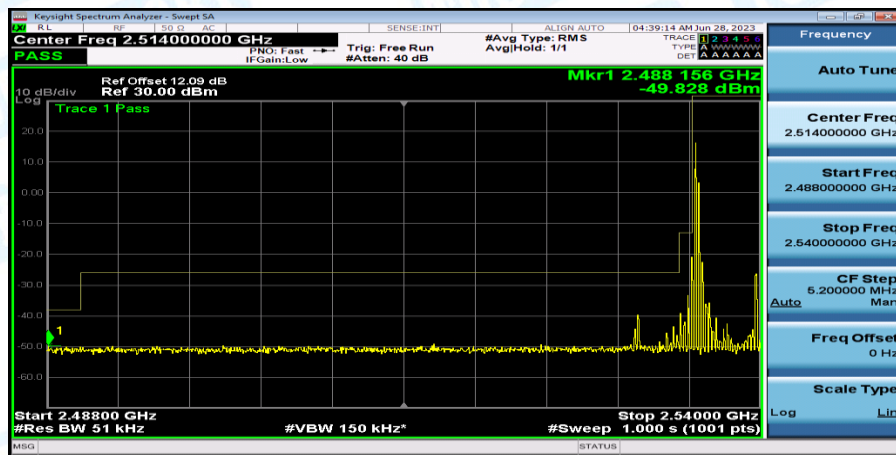

Band41	20MHz	QPSK	40140	1RB#0	-19.84	6.84	PASS
Band41	20MHz	16QAM	40140	1RB#0	-19.34	6.34	PASS
Band41	20MHz	QPSK	40140	1RB#99	-25.41	5.41	PASS
Band41	20MHz	16QAM	40140	1RB#99	-25.09	5.09	PASS
Band41	20MHz	QPSK	41140	1RB#0	-27.09	9.99	PASS
Band41	20MHz	16QAM	41140	1RB#0	-28.01	10.91	PASS
Band41	20MHz	QPSK	41140	1RB#99	-18.59	8.49	PASS
Band41	20MHz	16QAM	41140	1RB#99	-17.49	7.39	PASS
Band41	20MHz	QPSK	40140	100RB#0	-44.45	12.45	PASS
Band41	20MHz	QPSK	41140	100RB#0	-40.21	11.11	PASS
Band41	10MHz	QPSK	41190	50RB#0	-39.54	7.54	PASS

Test Graphs

Band41_Band41_5MHz_QPSK_40065_1RB#0