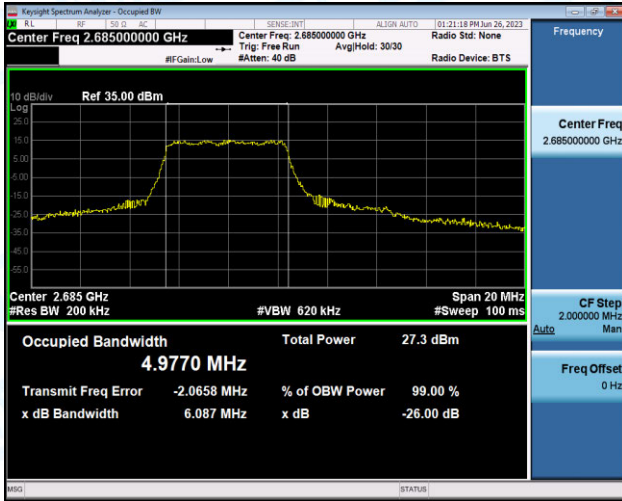

Band41-10MHz-16QAM-41540-27RB#0-PASS

Band41-15MHz-16QAM-39725-27RB#0-PASS

Band41-15MHz-16QAM-40620-27RB#0-PASS

Band41-15MHz-16QAM-41515-27RB#0-PASS

Band41-5MHz-QPSK-39675-25RB#0-PASS

Band41-5MHz-16QAM-39675-25RB#0-PASS