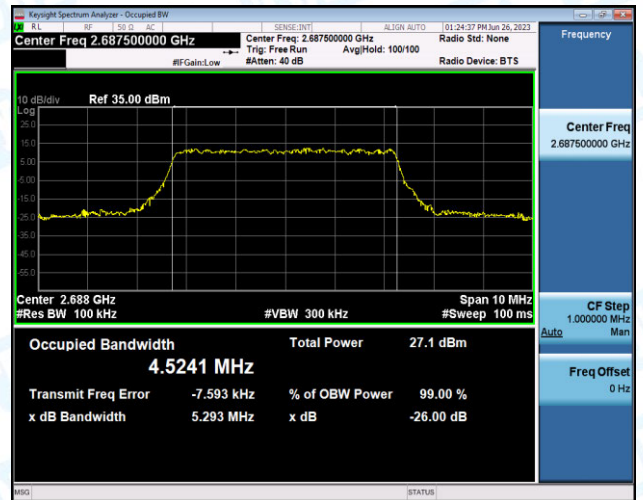

Band41-5MHz-QPSK-40620-25RB#0-PASS

Band41-5MHz-16QAM-40620-25RB#0-PASS

Band41-5MHz-QPSK-41565-25RB#0-PASS

Band41-5MHz-16QAM-41565-25RB#0-PASS

Appendix D: Band Edge

Test Result

Band	Bandwidth	Modulation	Channel	RB Configuration	Level_dBm	Margin	Verdict
Band41	5MHz	QPSK	40065	1RB#0	-49.83	11.93	PASS
Band41	5MHz	16QAM	40065	1RB#0	-50.17	12.27	PASS
Band41	5MHz	QPSK	40065	1RB#24	-50.45	12.55	PASS
Band41	5MHz	16QAM	40065	1RB#24	-50.26	12.36	PASS
Band41	5MHz	QPSK	40065	25RB#0	-50.22	12.32	PASS
Band41	5MHz	16QAM	40065	25RB#0	-50.00	12.10	PASS
Band41	5MHz	QPSK	41215	1RB#0	-45.86	10.86	PASS
Band41	5MHz	16QAM	41215	1RB#0	-46.05	11.05	PASS
Band41	5MHz	QPSK	41215	1RB#24	-40.33	5.33	PASS
Band41	5MHz	16QAM	41215	1RB#24	-41.42	6.42	PASS
Band41	5MHz	QPSK	41215	25RB#0	-40.85	5.85	PASS
Band41	5MHz	16QAM	41215	25RB#0	-42.81	7.81	PASS
Band41	10MHz	QPSK	40090	1RB#0	-47.51	12.51	PASS
Band41	10MHz	16QAM	40090	1RB#0	-47.34	12.34	PASS
Band41	10MHz	QPSK	40090	1RB#49	-47.42	12.42	PASS
Band41	10MHz	16QAM	40090	1RB#49	-47.57	12.57	PASS
Band41	10MHz	QPSK	41190	1RB#0	-43.65	11.65	PASS
Band41	10MHz	16QAM	41190	1RB#0	-43.75	11.75	PASS
Band41	10MHz	QPSK	41190	1RB#49	-43.79	11.79	PASS
Band41	10MHz	16QAM	41190	1RB#49	-43.79	11.79	PASS
Band41	10MHz	QPSK	40090	50RB#0	-47.41	12.41	PASS
Band41	15MHz	QPSK	41165	1RB#0	-29.39	11.19	PASS
Band41	15MHz	16QAM	41165	1RB#0	-42.14	11.94	PASS
Band41	15MHz	QPSK	41165	1RB#74	-15.70	5.70	PASS
Band41	15MHz	16QAM	41165	1RB#74	-15.82	5.82	PASS
Band41	15MHz	QPSK	40115	75RB#0	-45.67	12.47	PASS
Band41	15MHz	QPSK	40115	1RB#0	-45.61	12.41	PASS
Band41	15MHz	16QAM	40115	1RB#0	-45.52	12.32	PASS
Band41	15MHz	QPSK	40115	1RB#74	-45.34	12.14	PASS
Band41	15MHz	16QAM	40115	1RB#74	-45.83	12.63	PASS
Band41	15MHz	QPSK	41165	75RB#0	-40.78	10.58	PASS