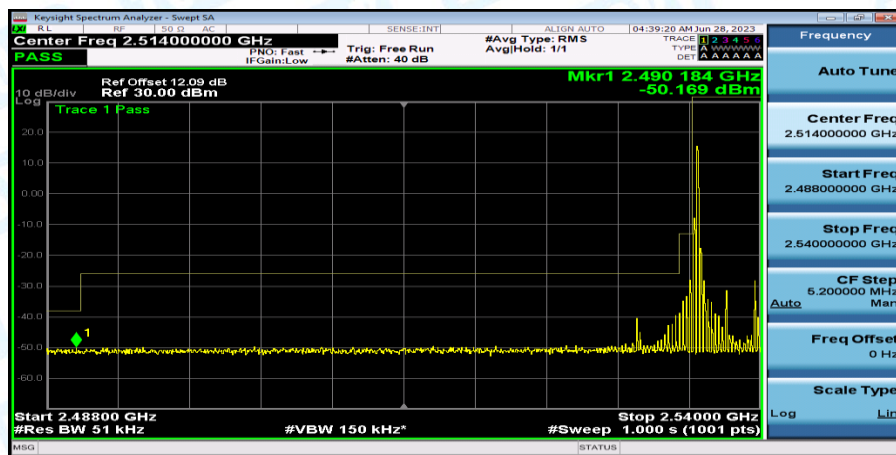

Band41_Band41_5MHz_16QAM_40065_1RB#0