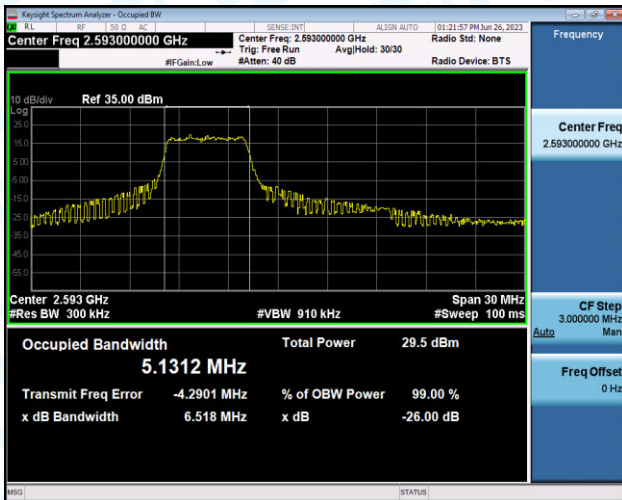

Band41-10MHz-16QAM-41540-27RB#0-PASS

Band41-15MHz-16QAM-39725-27RB#0-PASS

Band41-15MHz-16QAM-40620-27RB#0-PASS

Band41-15MHz-16QAM-41515-27RB#0-PASS

Band41-5MHz-QPSK-39675-25RB#0-PASS

Band41-5MHz-16QAM-39675-25RB#0-PASS