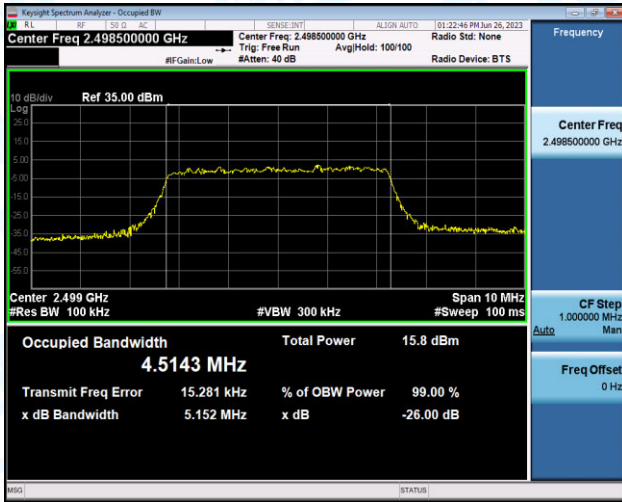

Band41-10MHz-16QAM-41540-27RB#0-PASS

Band41-15MHz-16QAM-39725-27RB#0-PASS

Band41-15MHz-16QAM-40620-27RB#0-PASS

Band41-15MHz-16QAM-41515-27RB#0-PASS

Band41-5MHz-QPSK-39675-25RB#0-PASS

Band41-5MHz-16QAM-39675-25RB#0-PASS