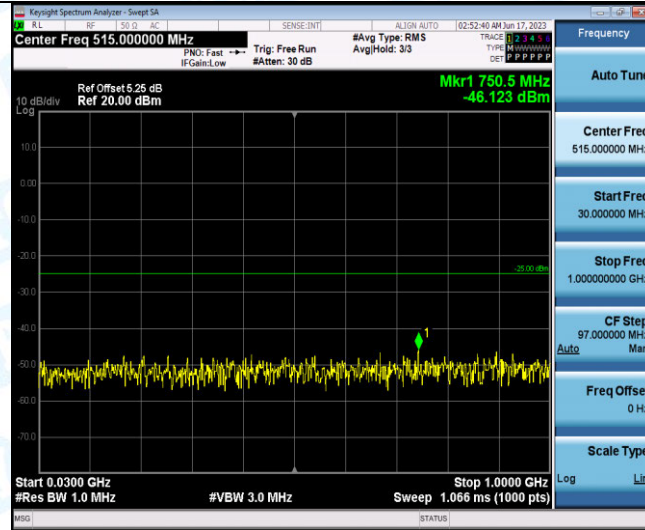

Band7-10MHz-16QAM-21400-1RB#0-Range1:30~1000MHz