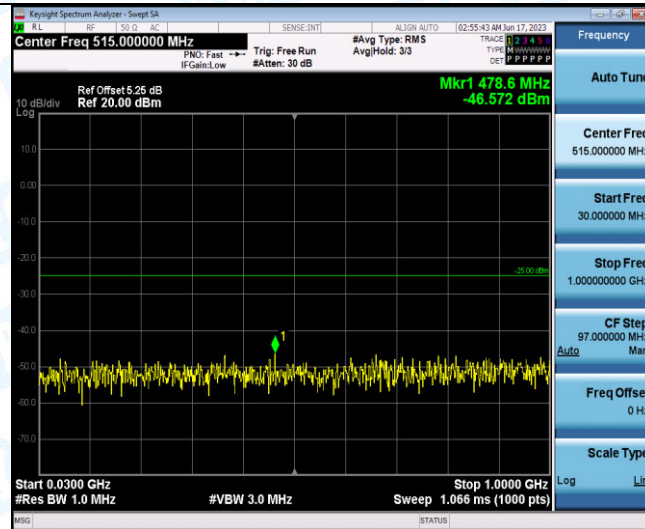

Band7-15MHz-QPSK-21375-1RB#0-Range1:30~1000MHz