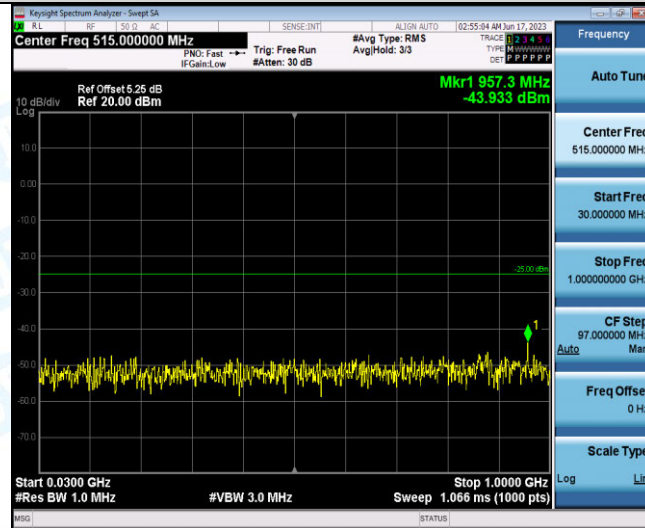

Band7-15MHz-QPSK-21100-1RB#0-Range1:30~1000MHz