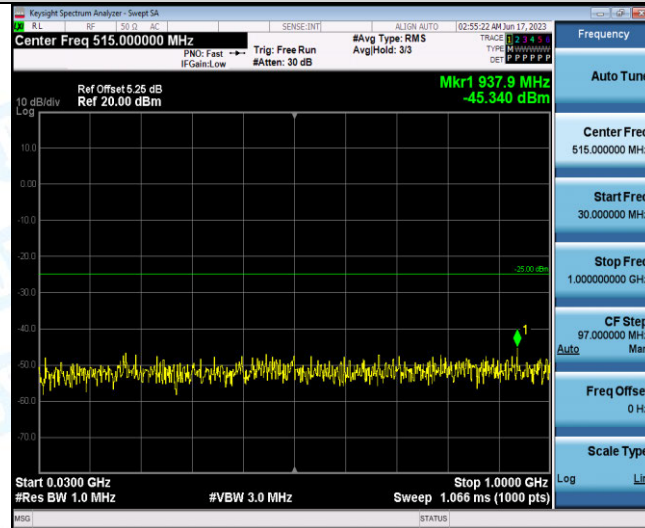

Band7-15MHz-16QAM-21100-1RB#0-Range1:30~1000MHz