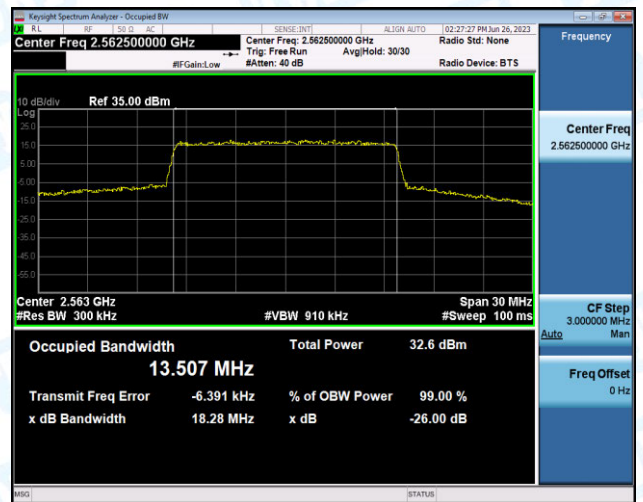

Band7-15MHz-16QAM-21100-27RB#0-PASS