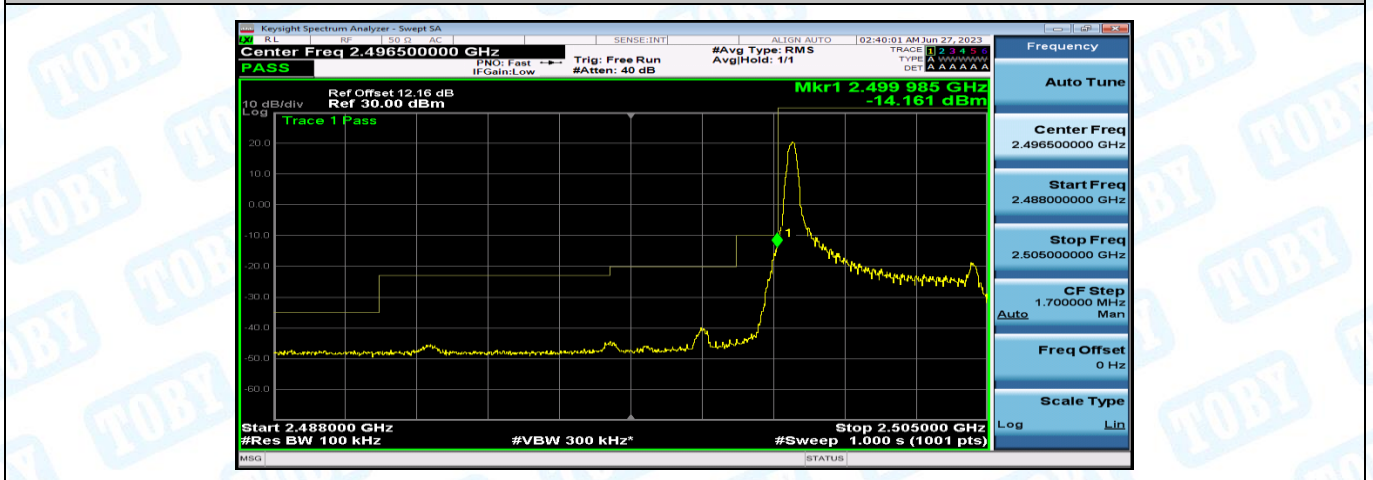

Band7_5MHz_16QAM_20775_1RB#0