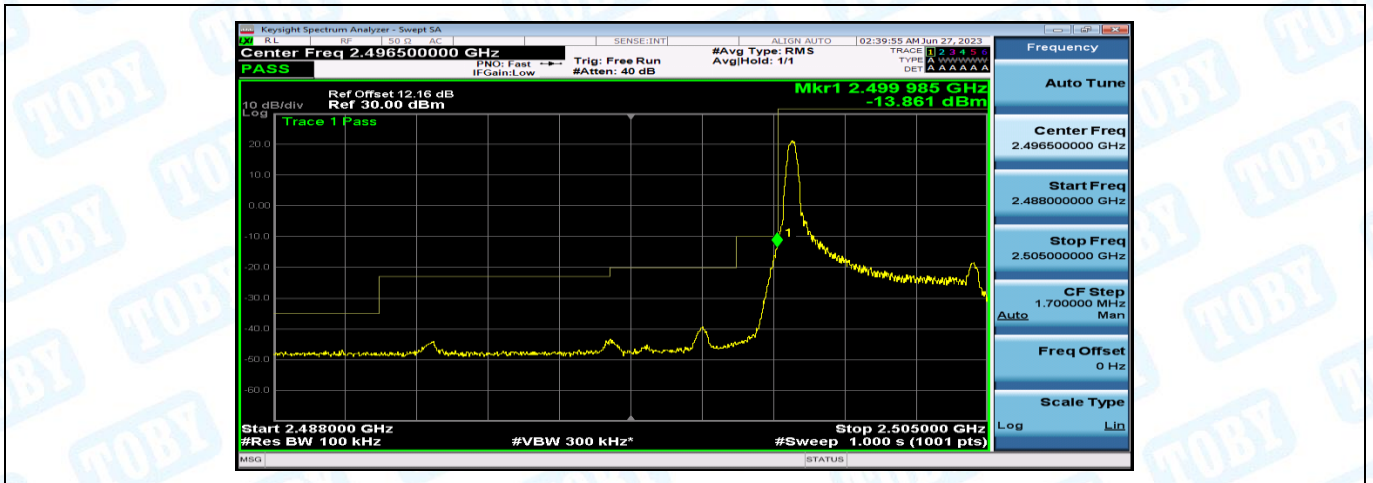

Band7	15MHz	QPSK	21375	1RB#74	-42.74	12.54	PASS
Band7	20MHz	16QAM	20850	1RB#0	-14.69	4.59	PASS
Band7	20MHz	QPSK	20850	1RB#99	-20.72	3.62	PASS
Band7	20MHz	16QAM	20850	1RB#99	-21.60	4.50	PASS
Band7	20MHz	QPSK	21350	1RB#0	-28.56	11.46	PASS
Band7	20MHz	16QAM	21350	1RB#0	-28.99	11.89	PASS
Band7	20MHz	QPSK	21350	1RB#99	-14.14	4.04	PASS
Band7	20MHz	16QAM	21350	1RB#99	-15.34	5.24	PASS
Band7	20MHz	QPSK	20850	100RB#0	-41.75	12.65	PASS
Band7	20MHz	QPSK	21350	100RB#0	-41.42	12.32	PASS

Test Graphs

Band7_5MHz_QPSK_20775_1RB#0