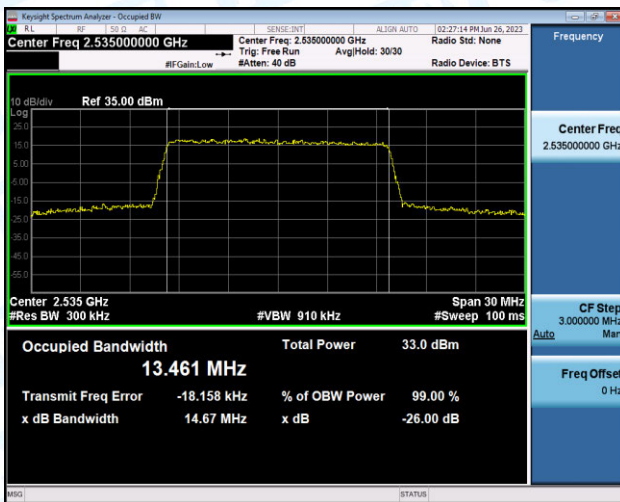

Band7-20MHz-16QAM-20850-27RB#0-PASS

Band7-20MHz-16QAM-21100-27RB#0-PASS

Band7-20MHz-16QAM-21350-27RB#0-PASS

Band7-15MHz-QPSK-20825-75RB#0-PASS

Band7-15MHz-QPSK-21100-75RB#0-PASS

Band7-15MHz-QPSK-21375-75RB#0-PASS