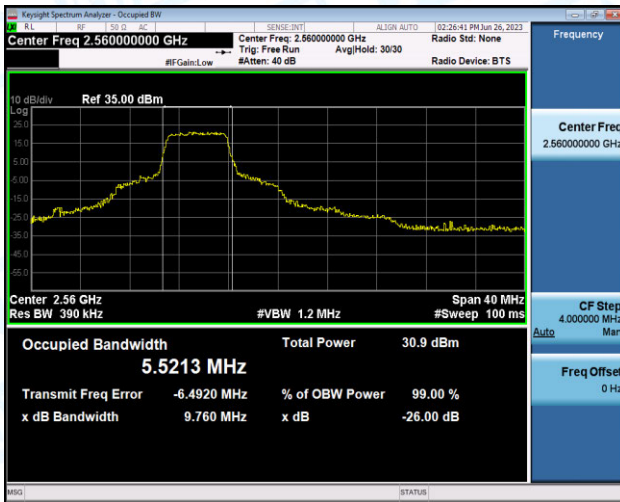

Band7-20MHz-16QAM-20850-27RB#0-PASS

Band7-20MHz-16QAM-21100-27RB#0-PASS

Band7-20MHz-16QAM-21350-27RB#0-PASS

Band7-15MHz-QPSK-20825-75RB#0-PASS

Band7-15MHz-QPSK-21100-75RB#0-PASS

Band7-15MHz-QPSK-21375-75RB#0-PASS