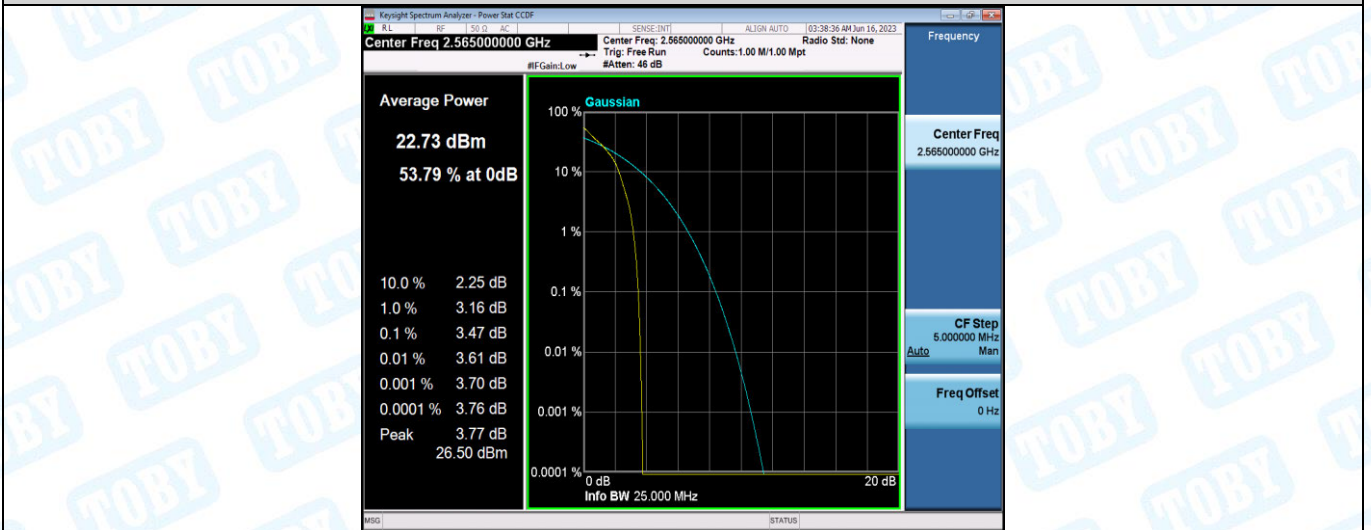

Band7-10MHz-QPSK-21400-1RB#0