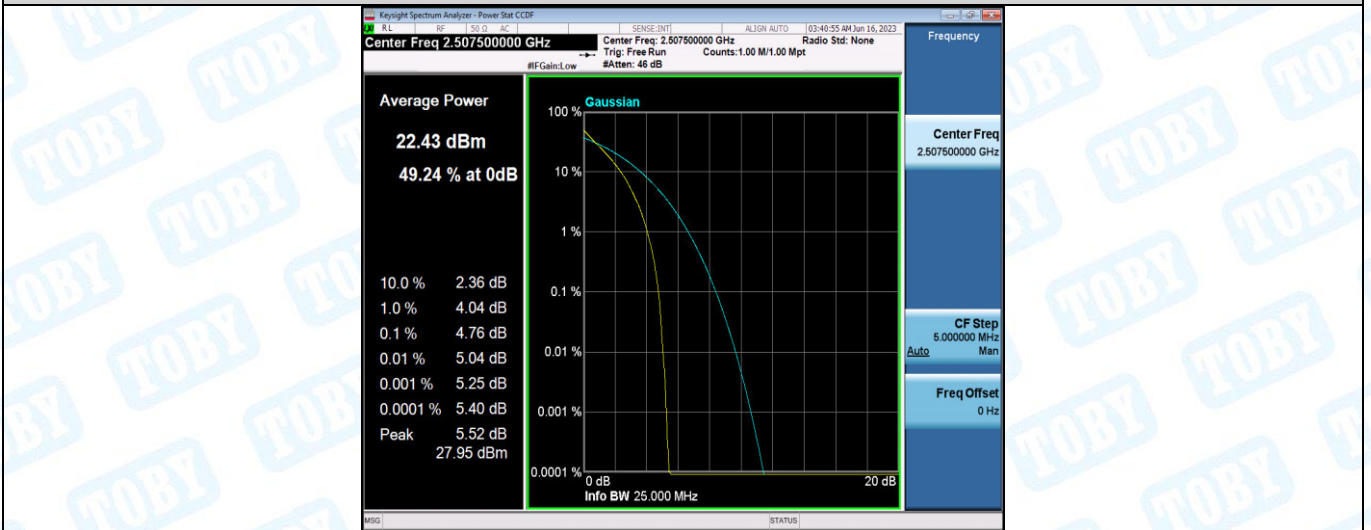

Band7-10MHz-16QAM-21100-27RB#0

Band7-10MHz-16QAM-21400-1RB#0

Band7-10MHz-16QAM-21400-27RB#0

Band7-15MHz-QPSK-20825-1RB#0

Band7-15MHz-QPSK-20825-75RB#0

Band7-15MHz-QPSK-21100-1RB#0

Band7-15MHz-QPSK-21100-75RB#0