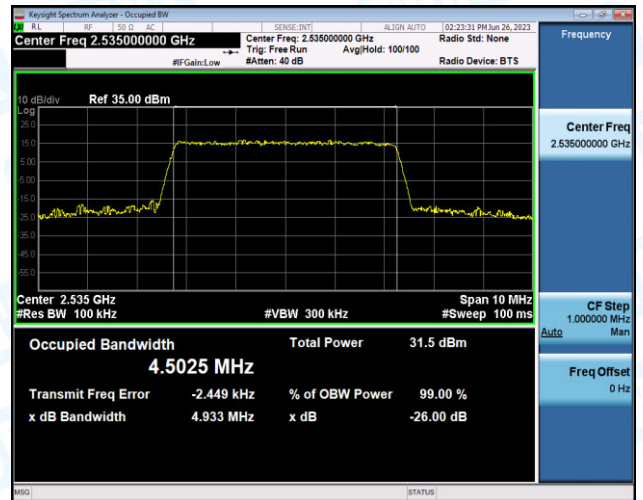

Test Graphs

Band7-5MHz-QPSK-20775-25RB#0-PASS

Band7-5MHz-16QAM-20775-25RB#0-PASS

Band7-5MHz-QPSK-21100-25RB#0-PASS

Band7-5MHz-16QAM-21100-25RB#0-PASS

Band7-5MHz-QPSK-21425-25RB#0-PASS

Band7-5MHz-16QAM-21425-25RB#0-PASS