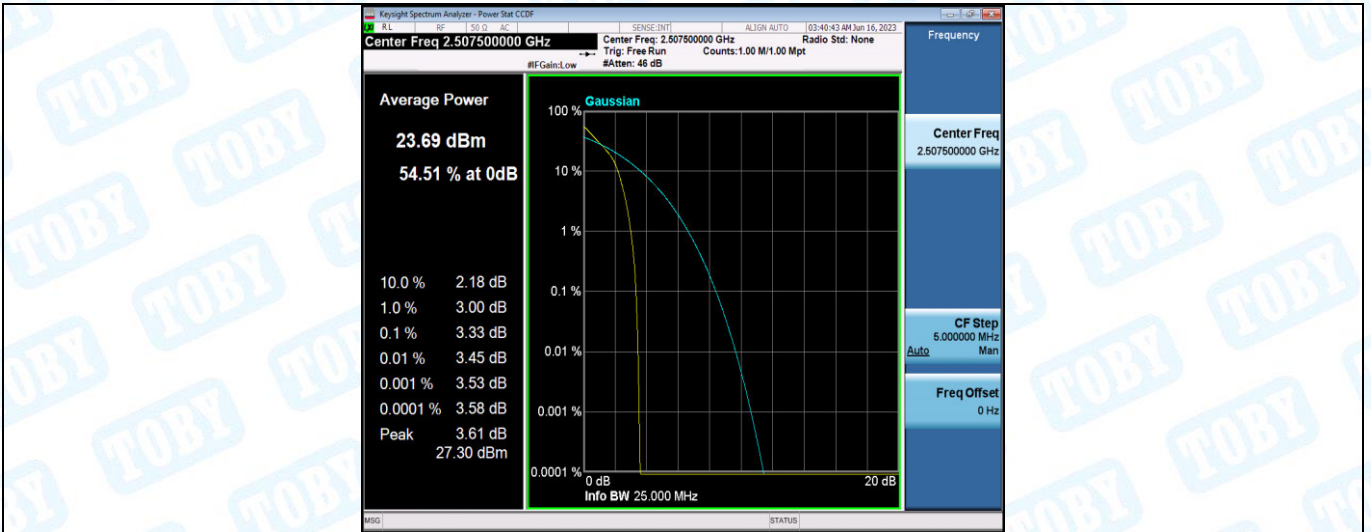

Band7-10MHz-16QAM-21100-27RB#0

Band7-10MHz-16QAM-21400-1RB#0

Band7-10MHz-16QAM-21400-27RB#0

Band7-15MHz-QPSK-20825-1RB#0

Band7-15MHz-QPSK-20825-75RB#0

Band7-15MHz-QPSK-21100-1RB#0

Band7-15MHz-QPSK-21100-75RB#0