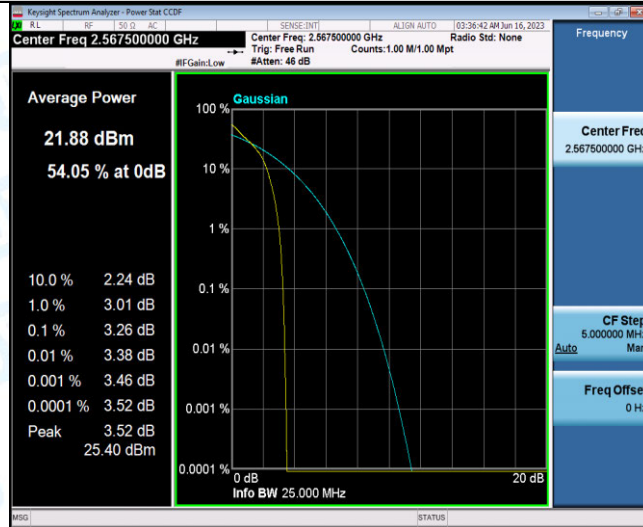

Test Graphs

Band7-5MHz-QPSK-20775-1RB#0

Band7-5MHz-QPSK-20775-25RB#0

Band7-5MHz-QPSK-21100-1RB#0

Band7-5MHz-QPSK-21100-25RB#0

Band7-5MHz-QPSK-21425-1RB#0

Band7-5MHz-QPSK-21425-25RB#0

Band7-5MHz-16QAM-20775-1RB#0