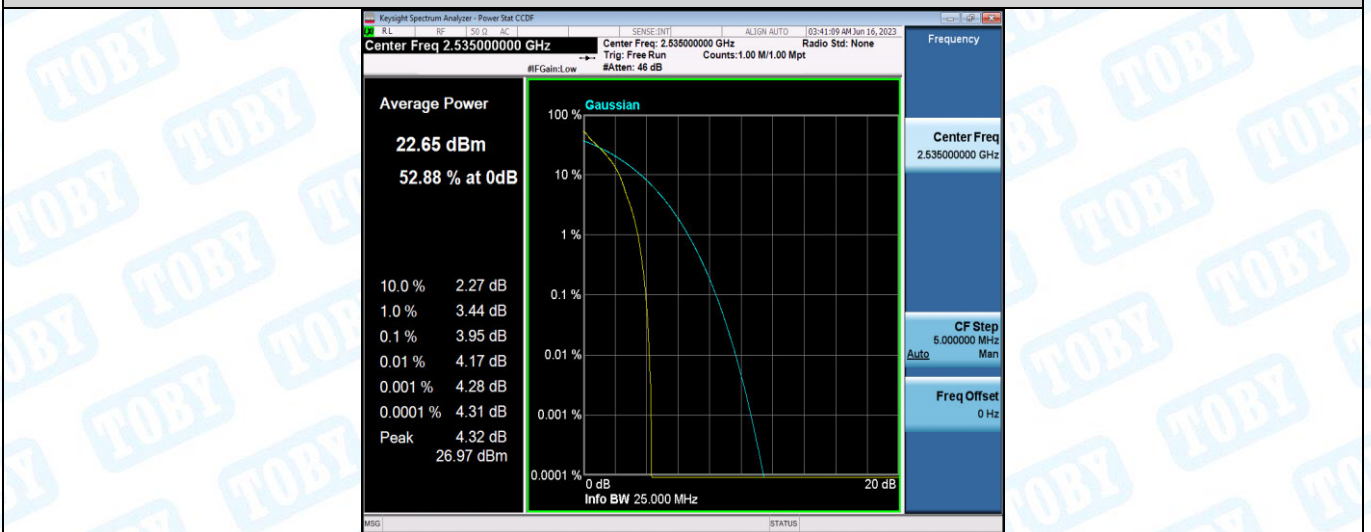

Band7-10MHz-16QAM-21100-27RB#0

Band7-10MHz-16QAM-21400-1RB#0

Band7-10MHz-16QAM-21400-27RB#0

Band7-15MHz-QPSK-20825-1RB#0

Band7-15MHz-QPSK-20825-75RB#0

Band7-15MHz-QPSK-21100-1RB#0

Band7-15MHz-QPSK-21100-75RB#0