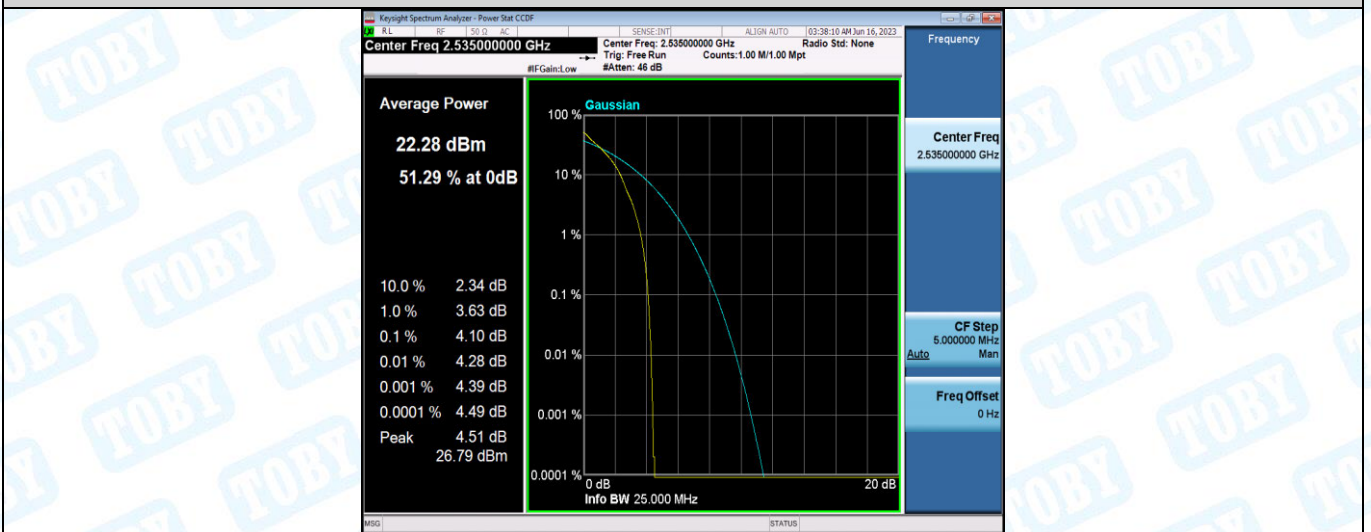

Band7-10MHz-QPSK-21100-1RB#0