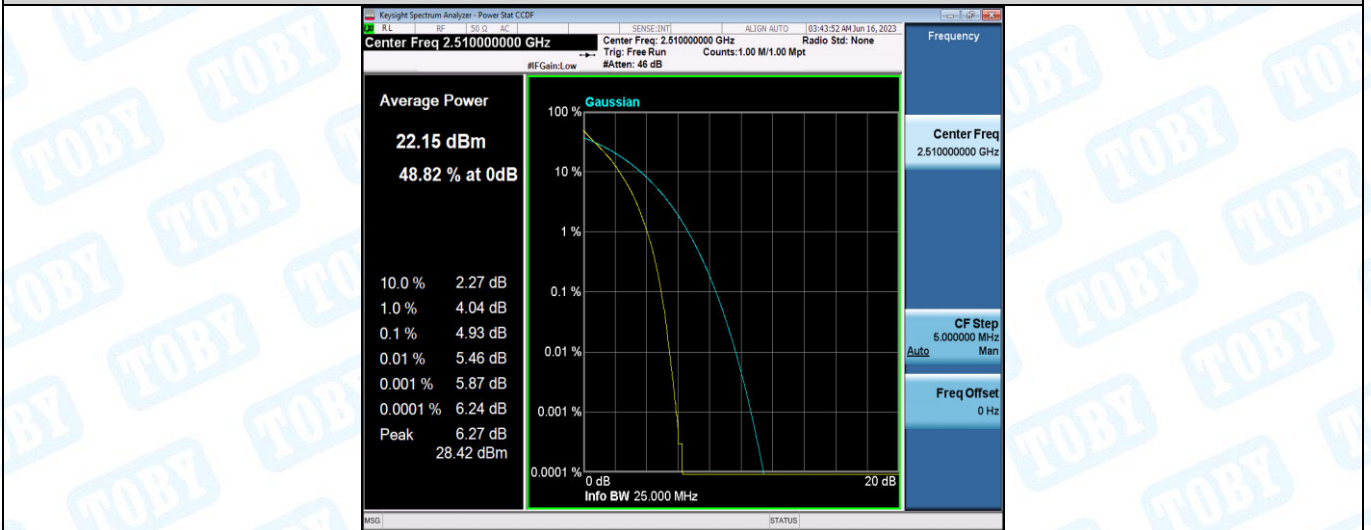

Band7-20MHz-QPSK-20850-100RB#0