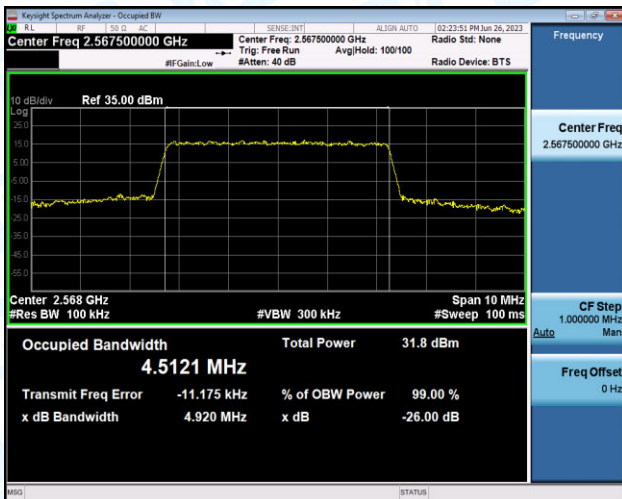

Test Graphs

Band7-5MHz-QPSK-20775-25RB#0-PASS

Band7-5MHz-16QAM-20775-25RB#0-PASS

Band7-5MHz-QPSK-21100-25RB#0-PASS

Band7-5MHz-16QAM-21100-25RB#0-PASS

Band7-5MHz-QPSK-21425-25RB#0-PASS

Band7-5MHz-16QAM-21425-25RB#0-PASS