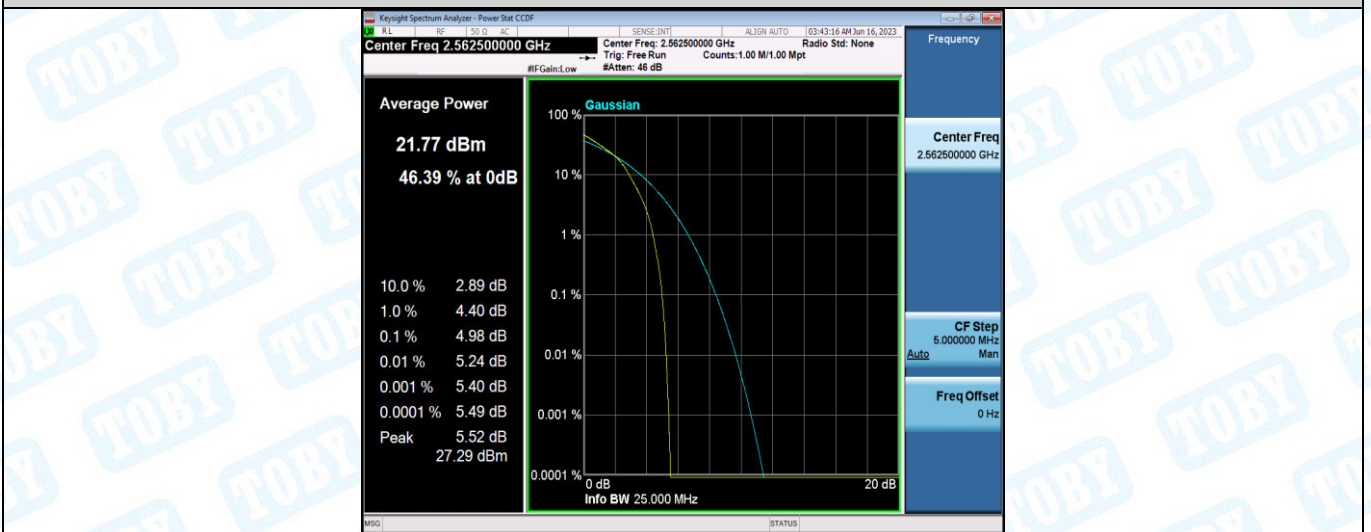

Band7-15MHz-16QAM-21375-27RB#0