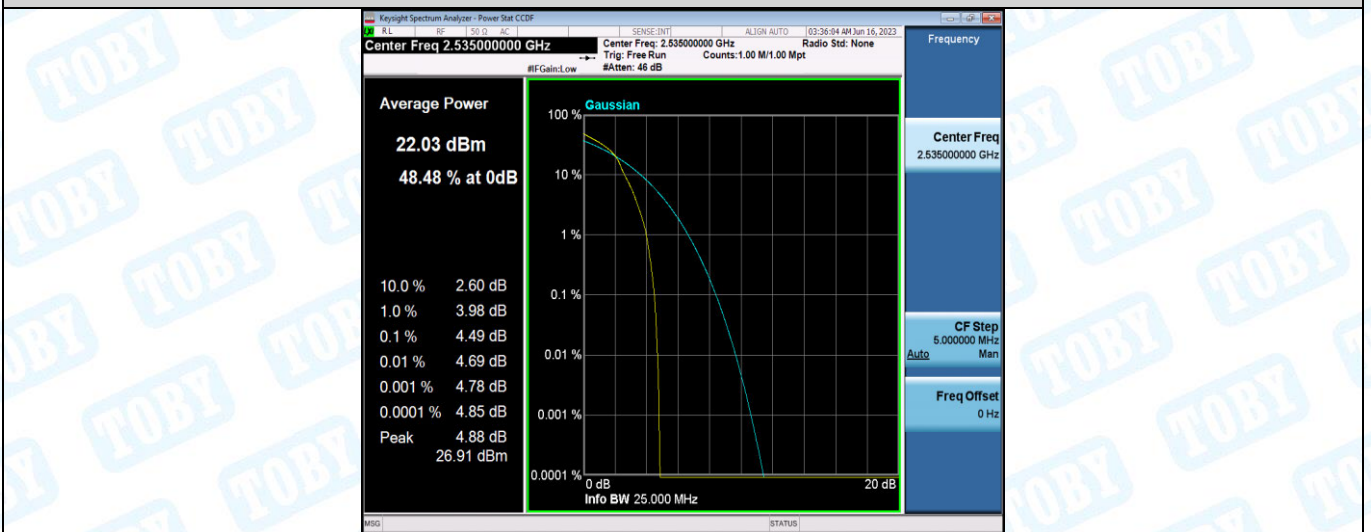

Band7-5MHz-16QAM-21100-1RB#0