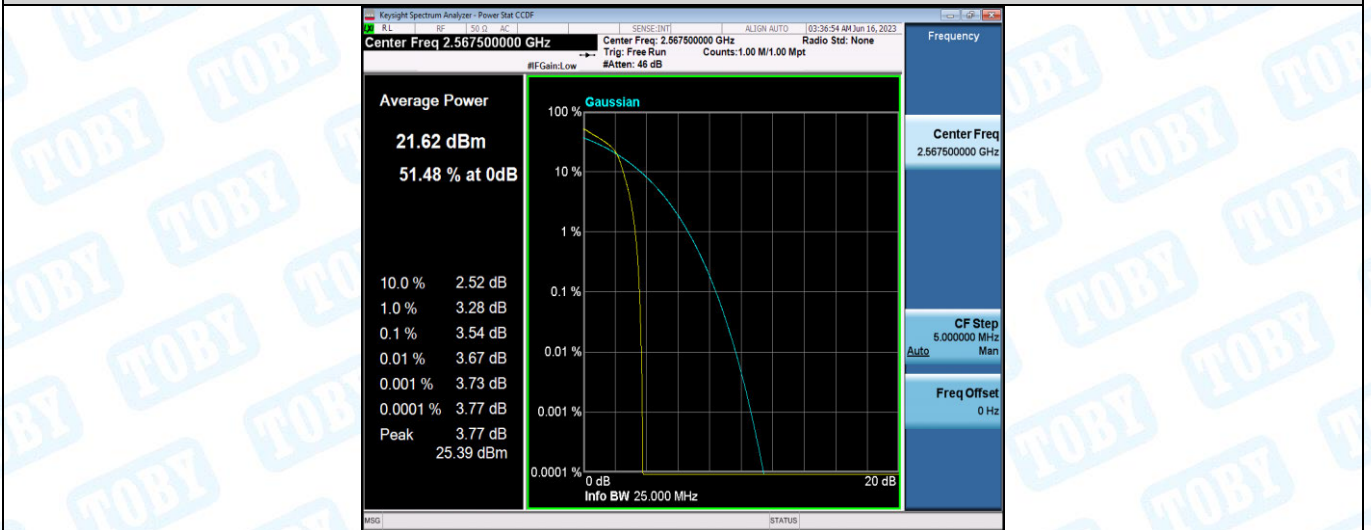

Band7-5MHz-16QAM-20775-25RB#0

Band7-5MHz-16QAM-21100-1RB#0

Band7-5MHz-16QAM-21100-25RB#0

Band7-5MHz-16QAM-21425-1RB#0

Band7-5MHz-16QAM-21425-25RB#0

Band7-10MHz-QPSK-20800-1RB#0

Band7-10MHz-QPSK-20800-50RB#0