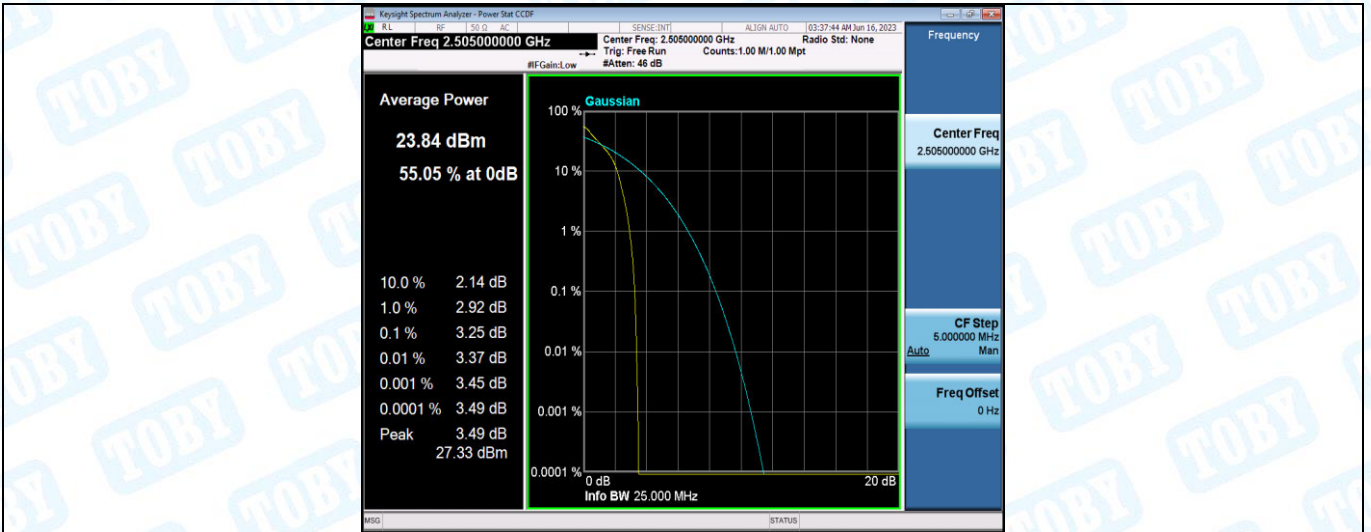

Band7-5MHz-16QAM-20775-25RB#0

Band7-5MHz-16QAM-21100-1RB#0

Band7-5MHz-16QAM-21100-25RB#0

Band7-5MHz-16QAM-21425-1RB#0

Band7-5MHz-16QAM-21425-25RB#0

Band7-10MHz-QPSK-20800-1RB#0

Band7-10MHz-QPSK-20800-50RB#0