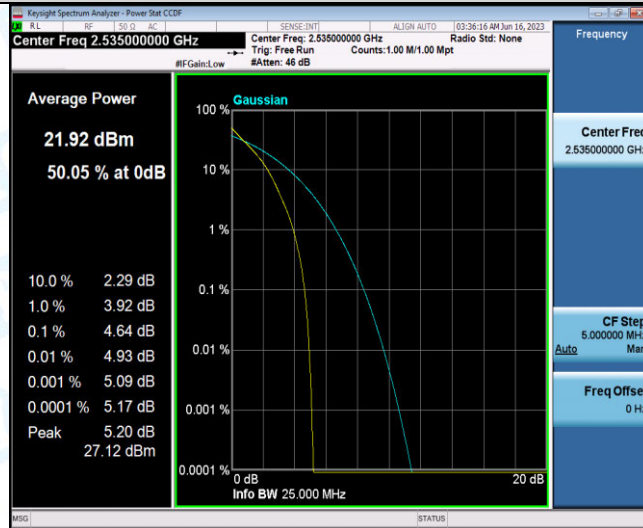

Test Graphs

Band7-5MHz-QPSK-20775-1RB#0

Band7-5MHz-QPSK-20775-25RB#0

Band7-5MHz-QPSK-21100-1RB#0

Band7-5MHz-QPSK-21100-25RB#0

Band7-5MHz-QPSK-21425-1RB#0

Band7-5MHz-QPSK-21425-25RB#0

Band7-5MHz-16QAM-20775-1RB#0