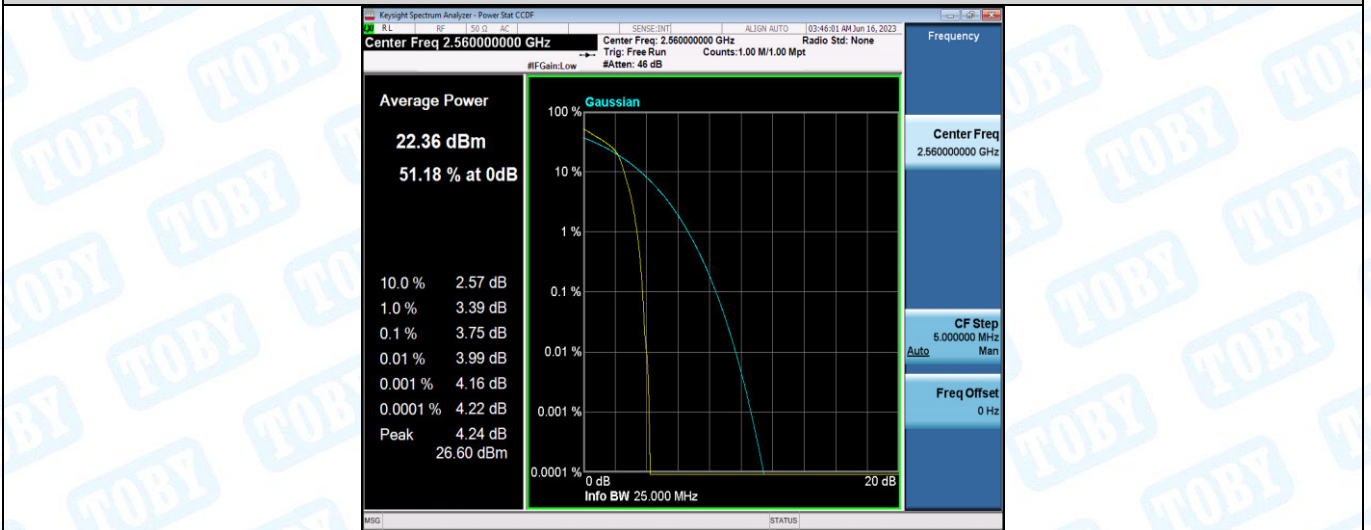

Band7-20MHz-16QAM-20850-1RB#0

Band7-20MHz-16QAM-20850-27RB#0

Band7-20MHz-16QAM-21100-1RB#0

Band7-20MHz-16QAM-21100-27RB#0

Band7-20MHz-16QAM-21350-1RB#0

Band7-20MHz-16QAM-21350-27RB#0

Appendix C: 26dB Bandwidth and Occupied Bandwidth