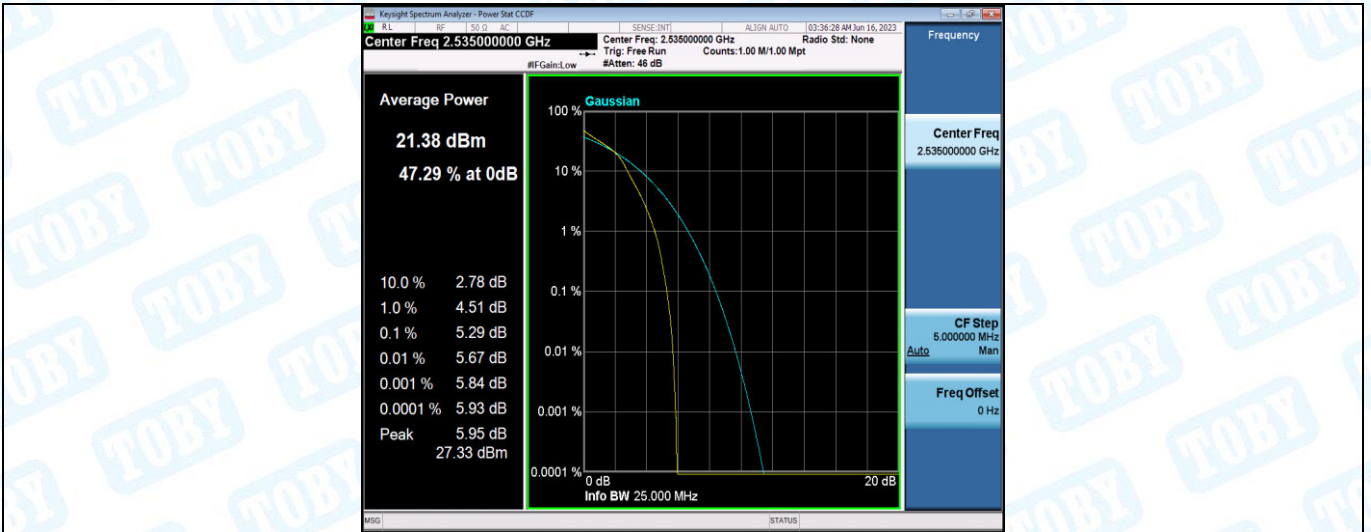

Band7-5MHz-16QAM-21100-25RB#0