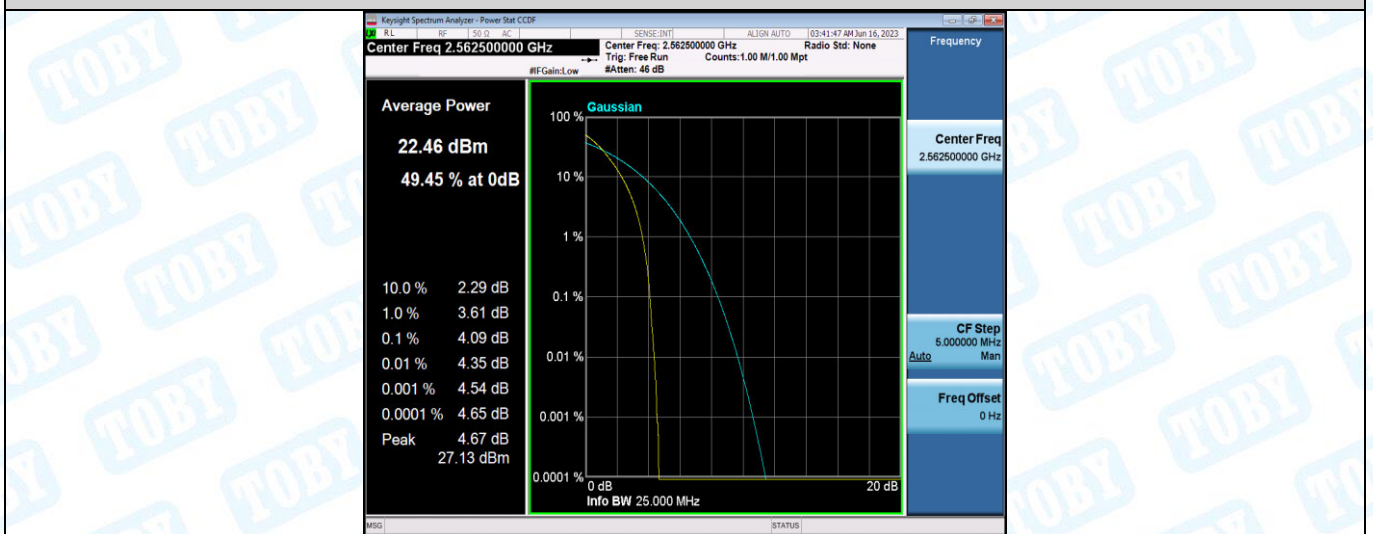

Band7-15MHz-QPSK-21375-75RB#0