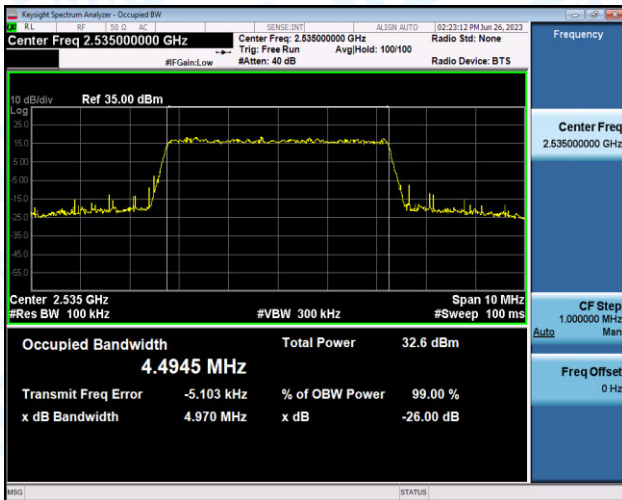

Test Graphs

Band7-5MHz-QPSK-20775-25RB#0-PASS

Band7-5MHz-16QAM-20775-25RB#0-PASS

Band7-5MHz-QPSK-21100-25RB#0-PASS

Band7-5MHz-16QAM-21100-25RB#0-PASS

Band7-5MHz-QPSK-21425-25RB#0-PASS

Band7-5MHz-16QAM-21425-25RB#0-PASS