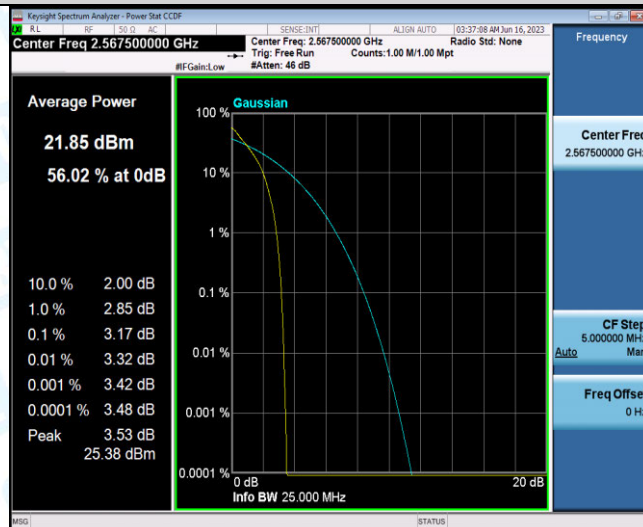

Test Graphs

Band7-5MHz-QPSK-20775-1RB#0

Band7-5MHz-QPSK-20775-25RB#0

Band7-5MHz-QPSK-21100-1RB#0

Band7-5MHz-QPSK-21100-25RB#0

Band7-5MHz-QPSK-21425-1RB#0

Band7-5MHz-QPSK-21425-25RB#0

Band7-5MHz-16QAM-20775-1RB#0