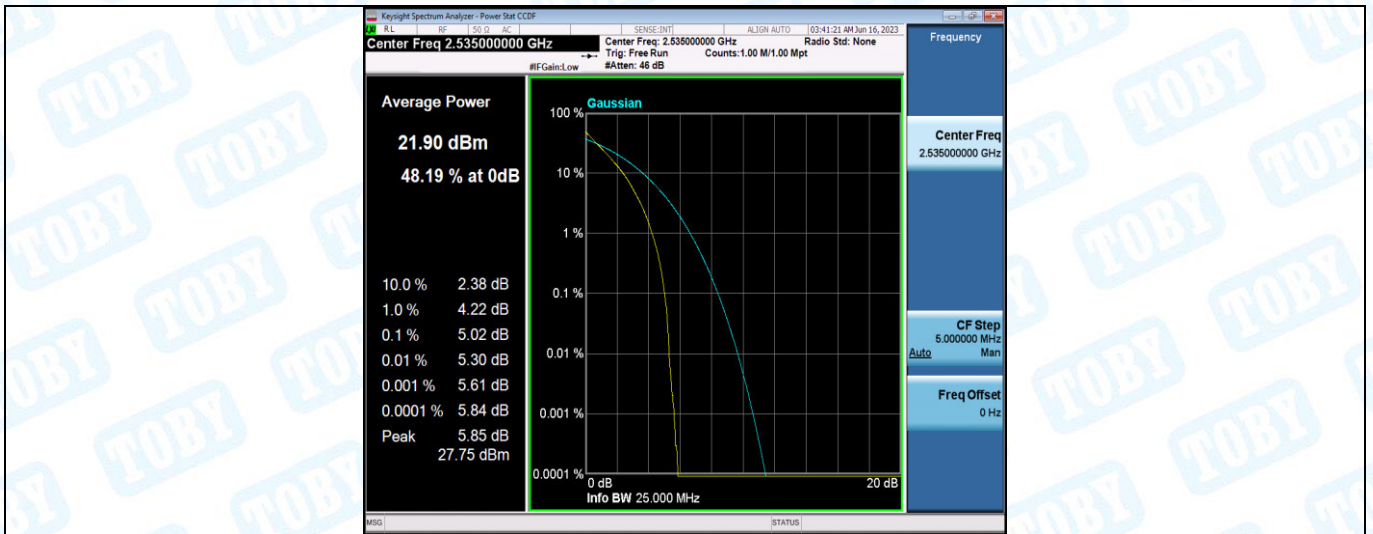

Band7-10MHz-16QAM-21100-27RB#0

Band7-10MHz-16QAM-21400-1RB#0

Band7-10MHz-16QAM-21400-27RB#0

Band7-15MHz-QPSK-20825-1RB#0

Band7-15MHz-QPSK-20825-75RB#0

Band7-15MHz-QPSK-21100-1RB#0

Band7-15MHz-QPSK-21100-75RB#0