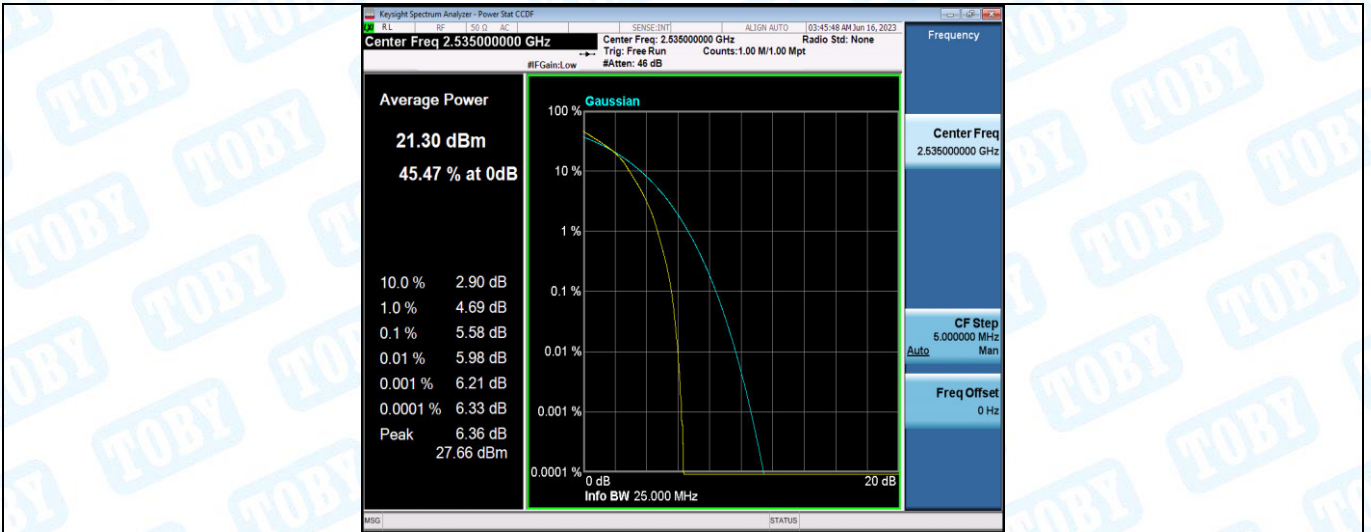

Band7-20MHz-16QAM-20850-1RB#0

Band7-20MHz-16QAM-20850-27RB#0

Band7-20MHz-16QAM-21100-1RB#0

Band7-20MHz-16QAM-21100-27RB#0

Band7-20MHz-16QAM-21350-1RB#0

Band7-20MHz-16QAM-21350-27RB#0

Appendix C: 26dB Bandwidth and Occupied Bandwidth