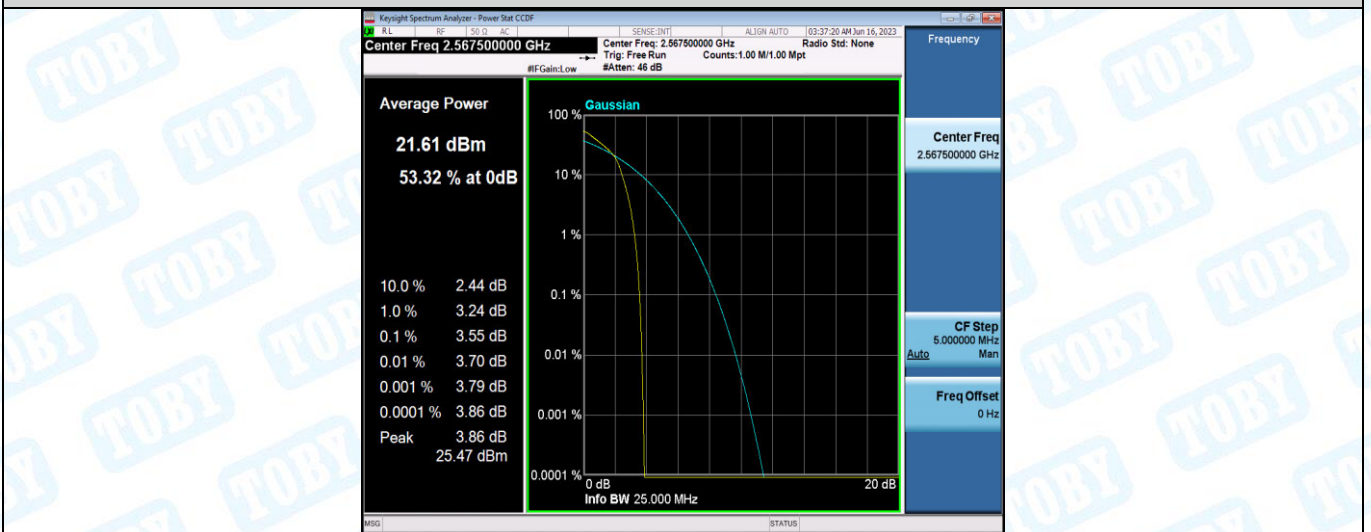

Band7-5MHz-16QAM-20775-25RB#0

Band7-5MHz-16QAM-21100-1RB#0

Band7-5MHz-16QAM-21100-25RB#0

Band7-5MHz-16QAM-21425-1RB#0

Band7-5MHz-16QAM-21425-25RB#0

Band7-10MHz-QPSK-20800-1RB#0

Band7-10MHz-QPSK-20800-50RB#0