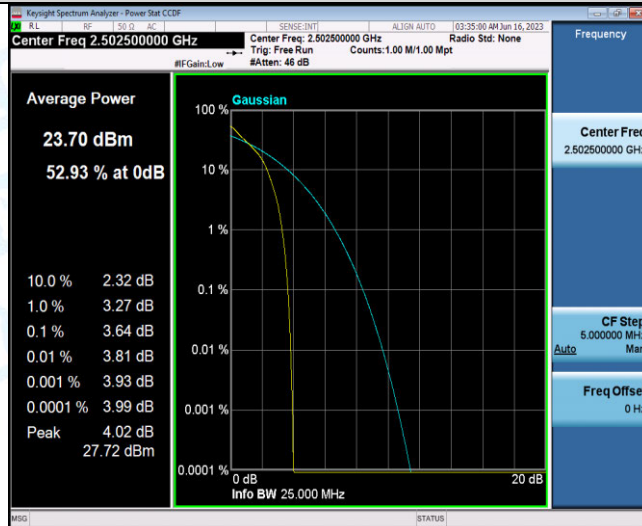

Test Graphs

Band7-5MHz-QPSK-20775-1RB#0