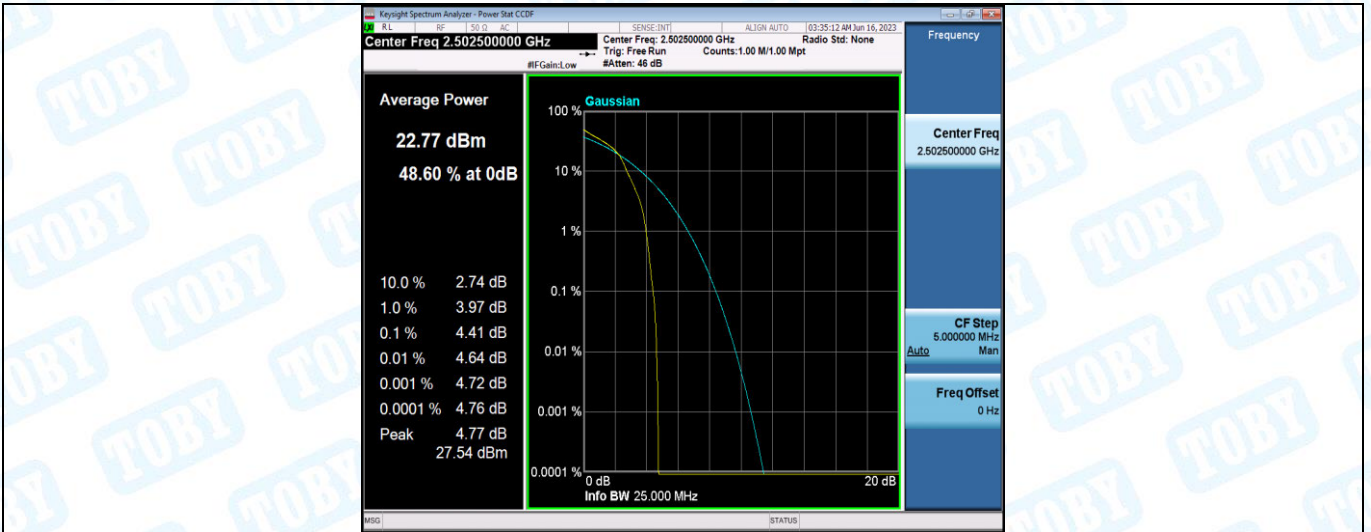

Test Graphs

Band7-5MHz-QPSK-20775-1RB#0

Band7-5MHz-QPSK-20775-25RB#0

Band7-5MHz-QPSK-21100-1RB#0

Band7-5MHz-QPSK-21100-25RB#0

Band7-5MHz-QPSK-21425-1RB#0

Band7-5MHz-QPSK-21425-25RB#0

Band7-5MHz-16QAM-20775-1RB#0