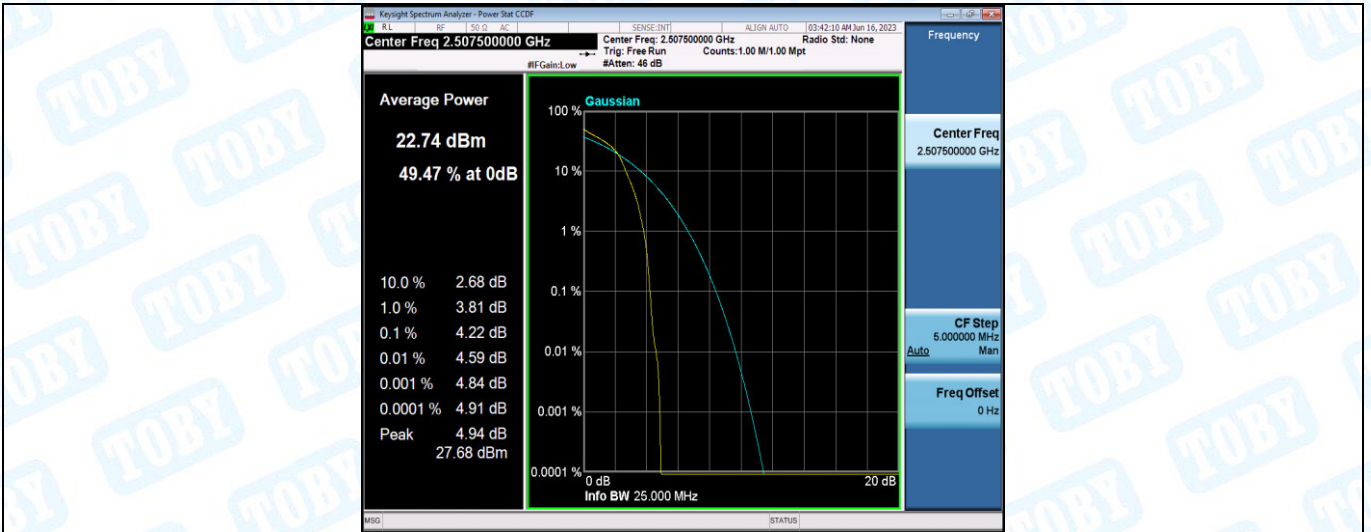

Band7-15MHz-16QAM-20825-1RB#0