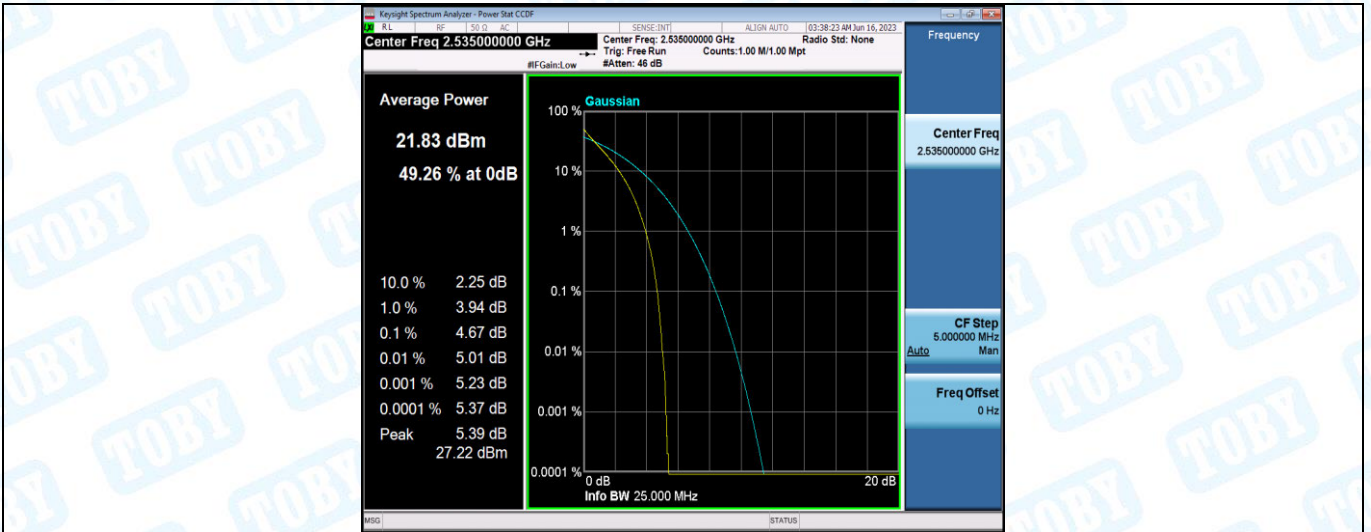

Band7-10MHz-QPSK-21100-50RB#0