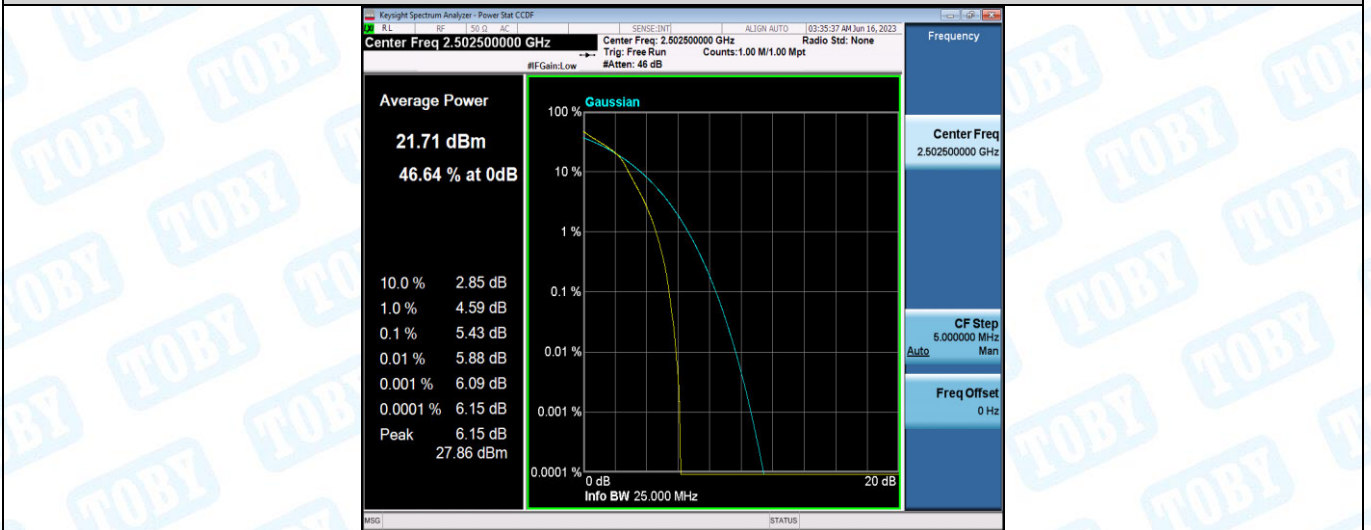

Band7-5MHz-16QAM-20775-25RB#0