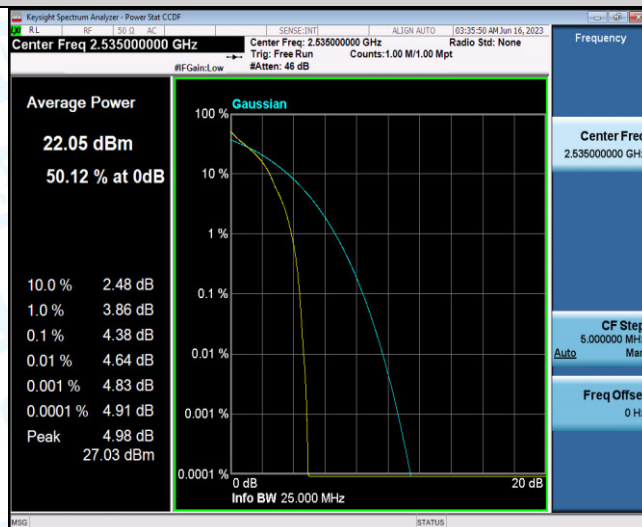

Test Graphs

Band7-5MHz-QPSK-20775-1RB#0

Band7-5MHz-QPSK-20775-25RB#0

Band7-5MHz-QPSK-21100-1RB#0

Band7-5MHz-QPSK-21100-25RB#0

Band7-5MHz-QPSK-21425-1RB#0

Band7-5MHz-QPSK-21425-25RB#0

Band7-5MHz-16QAM-20775-1RB#0