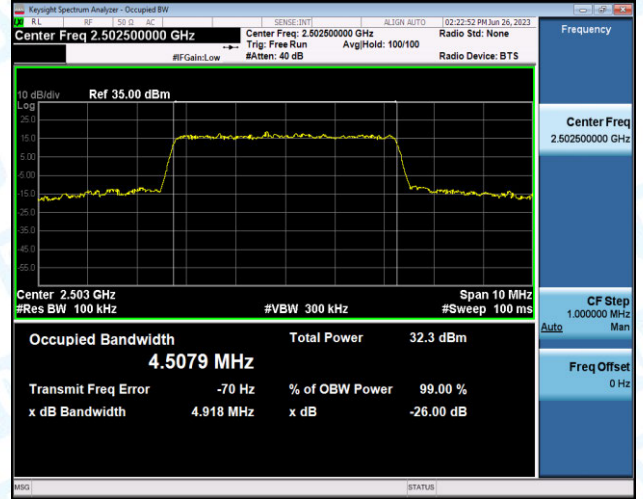

Band7-5MHz-16QAM-20775-25RB#0-PASS