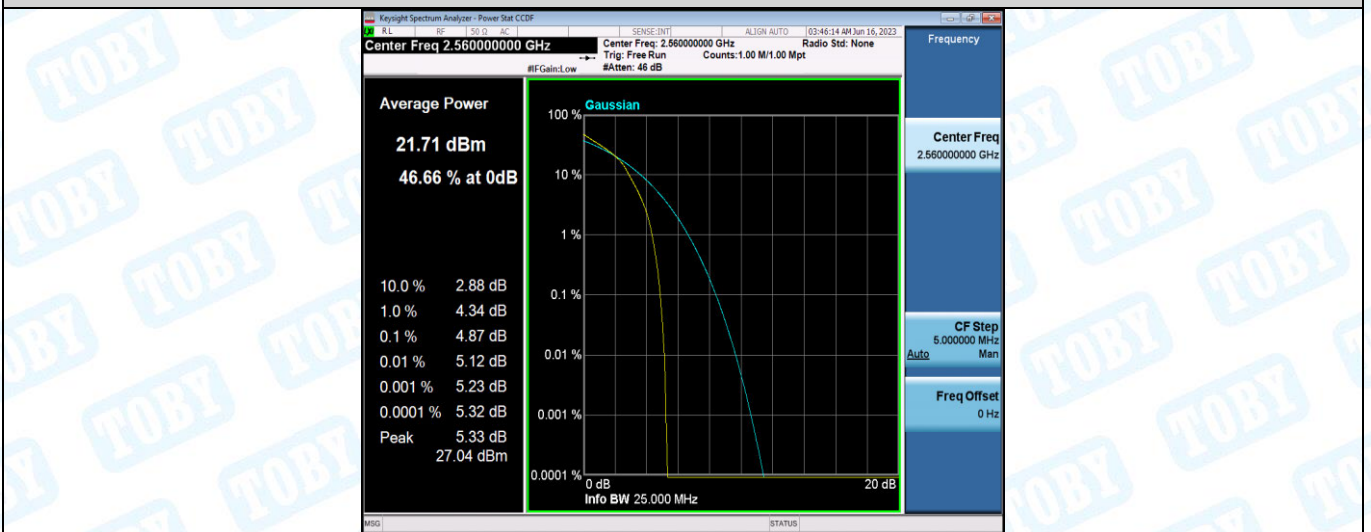

Band7-20MHz-16QAM-20850-1RB#0

Band7-20MHz-16QAM-20850-27RB#0

Band7-20MHz-16QAM-21100-1RB#0

Band7-20MHz-16QAM-21100-27RB#0

Band7-20MHz-16QAM-21350-1RB#0

Band7-20MHz-16QAM-21350-27RB#0

Appendix C: 26dB Bandwidth and Occupied Bandwidth