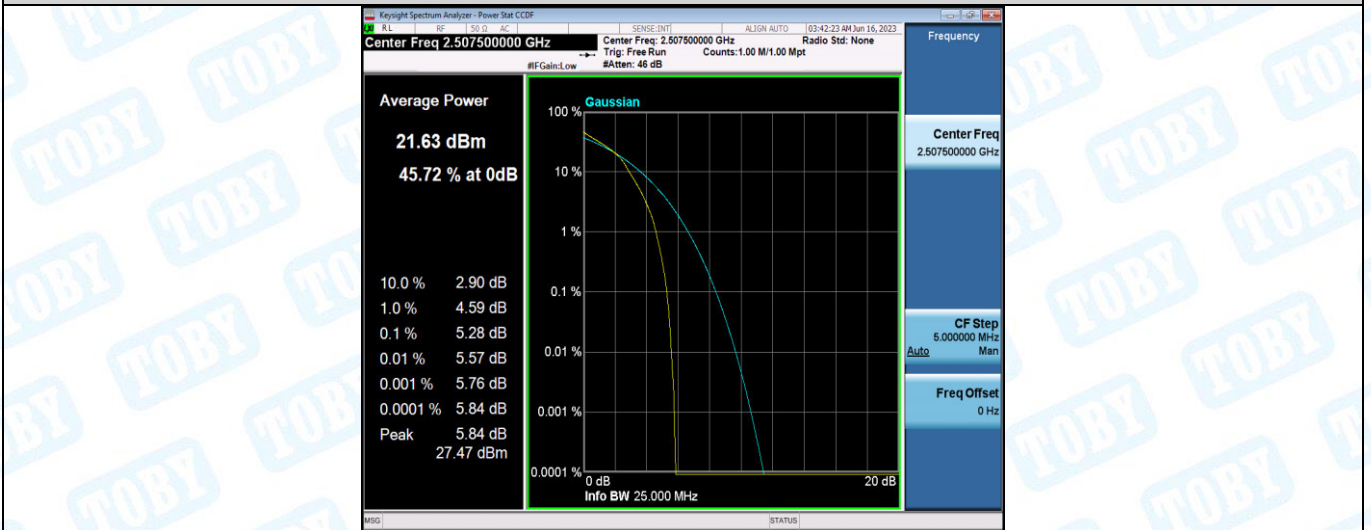

Band7-15MHz-QPSK-21375-1RB#0

Band7-15MHz-QPSK-21375-75RB#0

Band7-15MHz-16QAM-20825-1RB#0

Band7-15MHz-16QAM-20825-27RB#0

Band7-15MHz-16QAM-21100-1RB#0

Band7-15MHz-16QAM-21100-27RB#0

Band7-15MHz-16QAM-21375-1RB#0