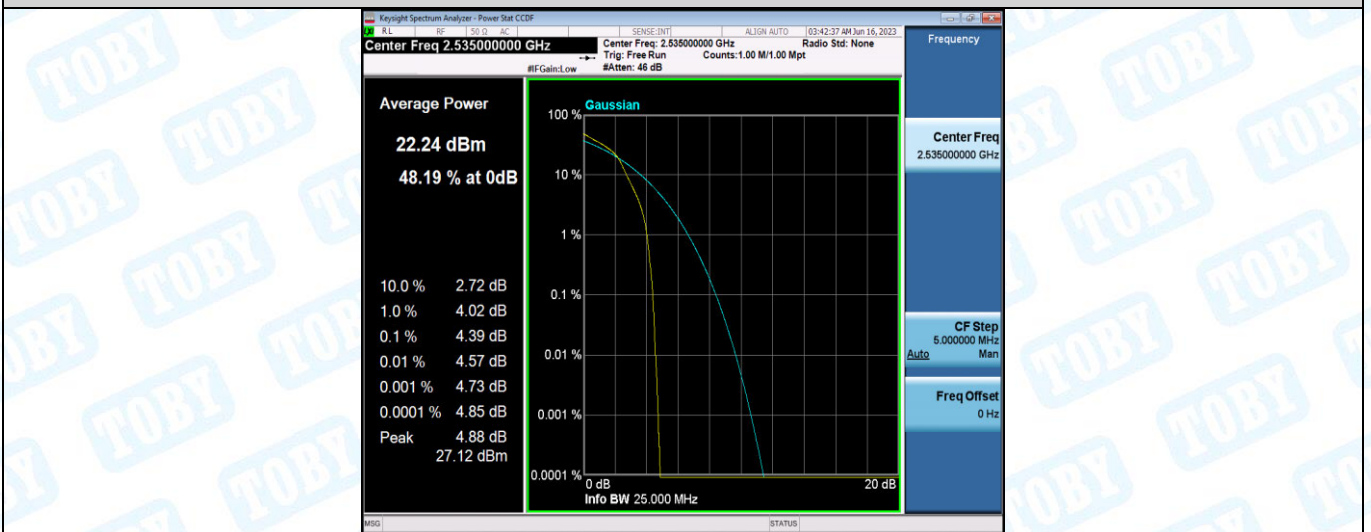

Band7-15MHz-QPSK-21375-1RB#0

Band7-15MHz-QPSK-21375-75RB#0

Band7-15MHz-16QAM-20825-1RB#0

Band7-15MHz-16QAM-20825-27RB#0

Band7-15MHz-16QAM-21100-1RB#0

Band7-15MHz-16QAM-21100-27RB#0

Band7-15MHz-16QAM-21375-1RB#0