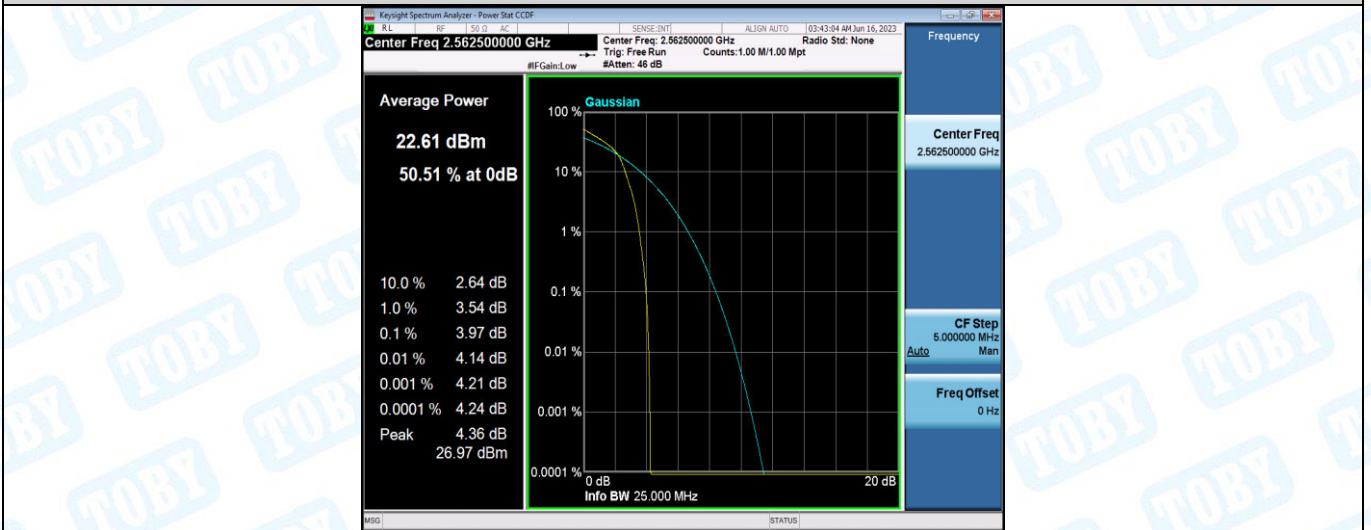

Band7-15MHz-QPSK-21375-1RB#0

Band7-15MHz-QPSK-21375-75RB#0

Band7-15MHz-16QAM-20825-1RB#0

Band7-15MHz-16QAM-20825-27RB#0

Band7-15MHz-16QAM-21100-1RB#0

Band7-15MHz-16QAM-21100-27RB#0

Band7-15MHz-16QAM-21375-1RB#0