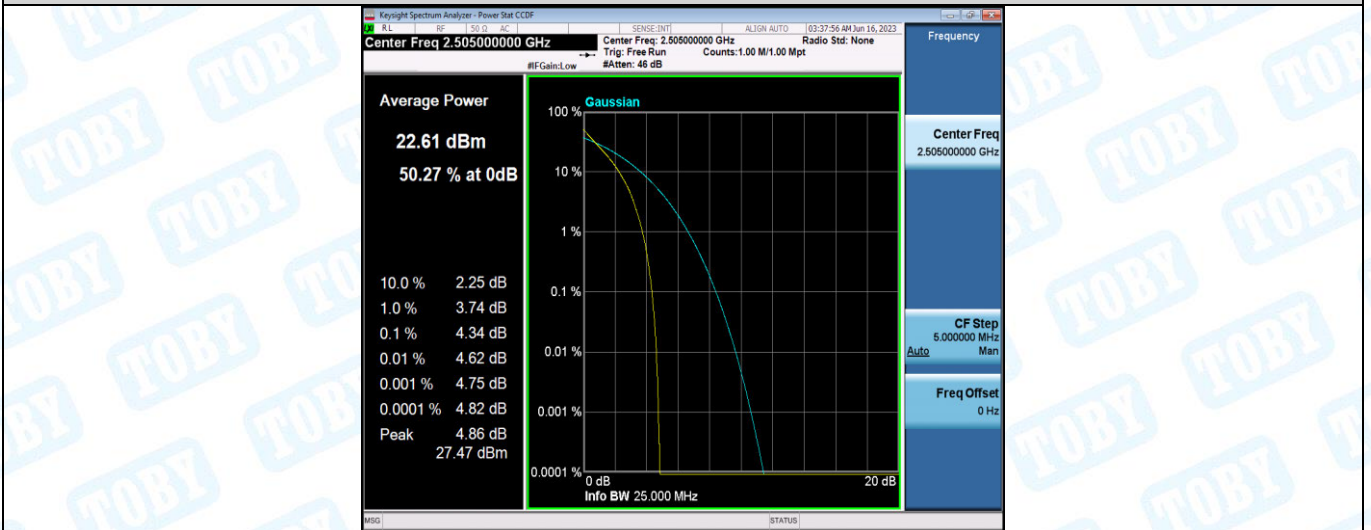

Band7-5MHz-16QAM-20775-25RB#0

Band7-5MHz-16QAM-21100-1RB#0

Band7-5MHz-16QAM-21100-25RB#0

Band7-5MHz-16QAM-21425-1RB#0

Band7-5MHz-16QAM-21425-25RB#0

Band7-10MHz-QPSK-20800-1RB#0

Band7-10MHz-QPSK-20800-50RB#0