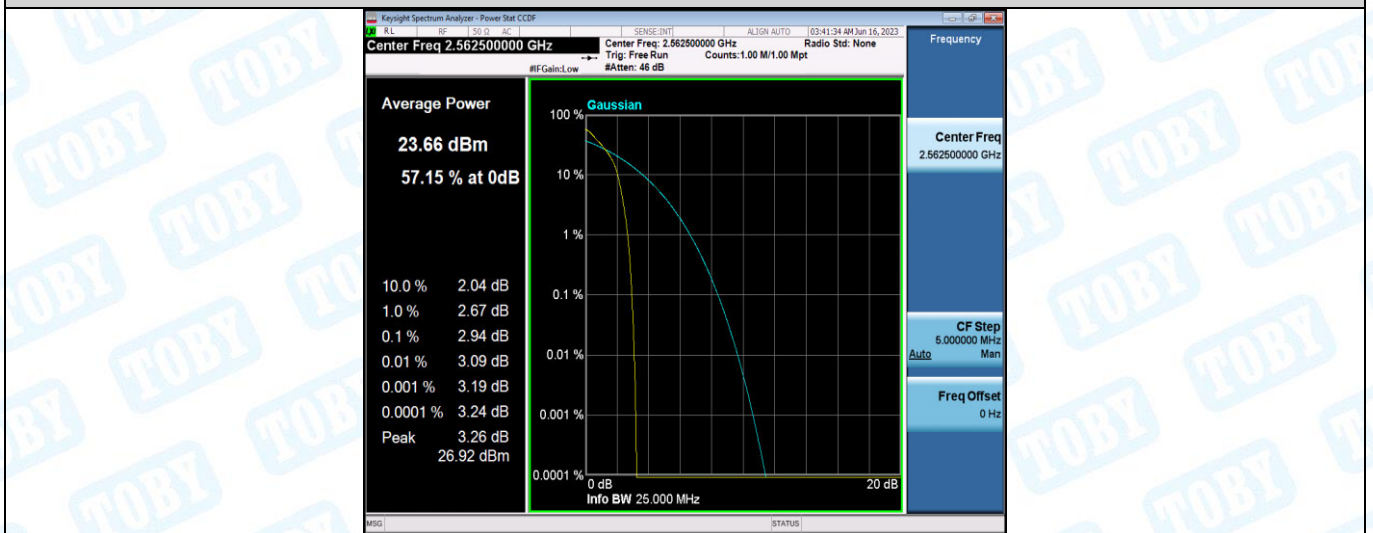

Band7-15MHz-QPSK-21375-1RB#0