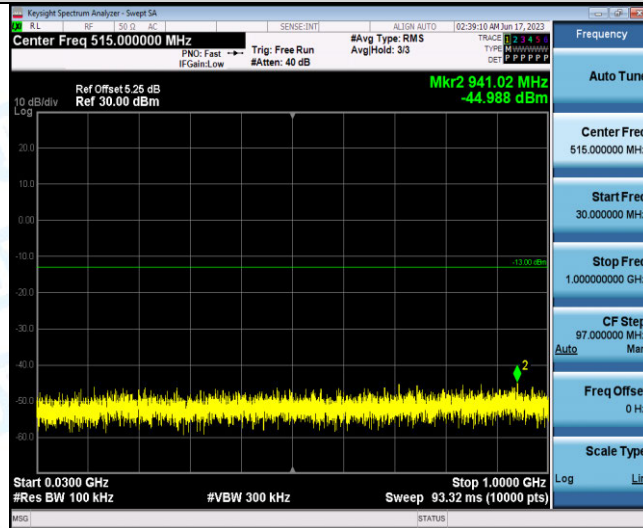

Band5-5MHz-16QAM-20525-1RB#0-Range1:30~1000MHz