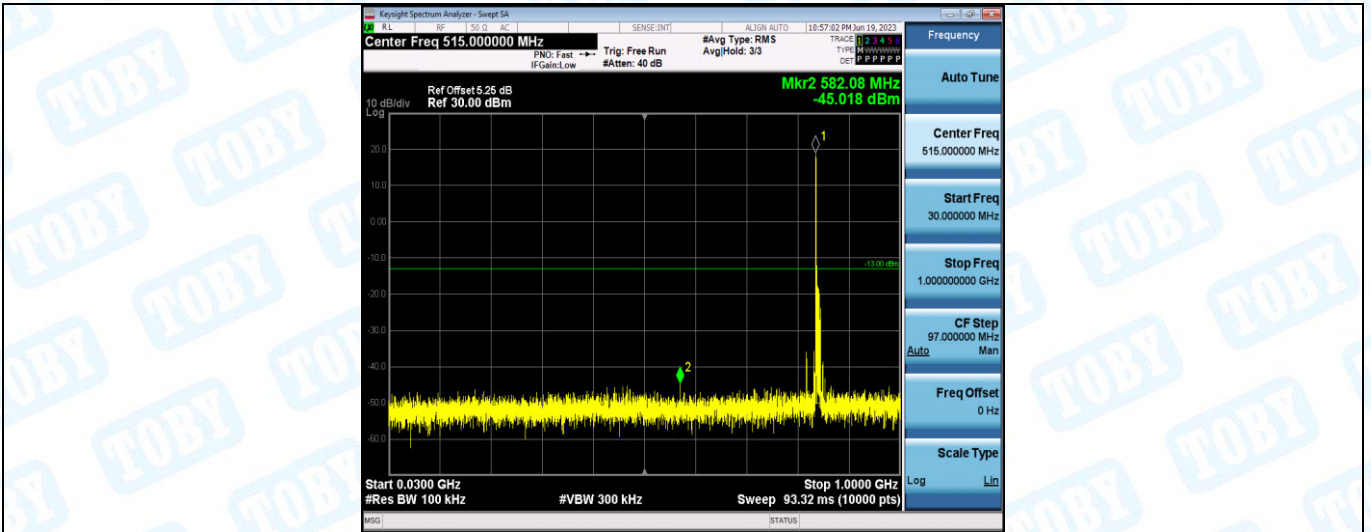

Band5-10MHz-16QAM-20600-1RB#0-Range1:30~1000MHz