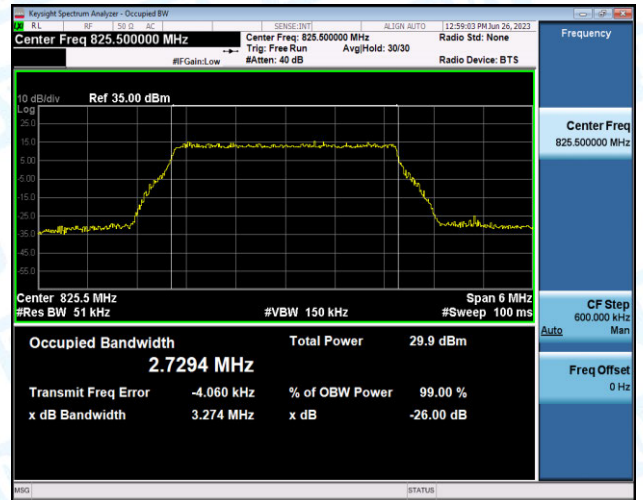

Band5-3MHz-16QAM-20415-15RB#0-PASS