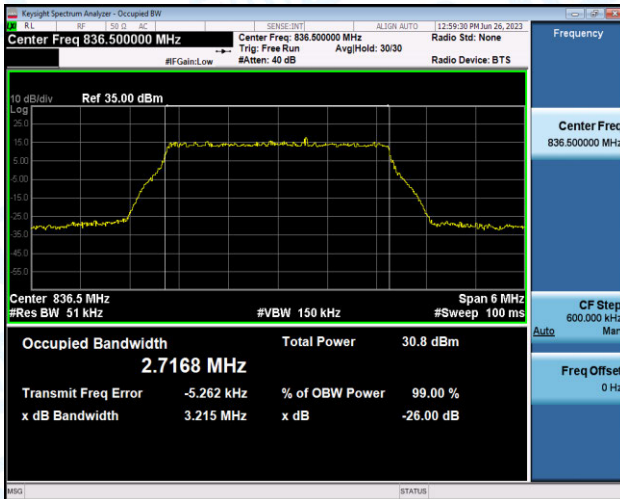

Band5-3MHz-QPSK-20525-15RB#0-PASS