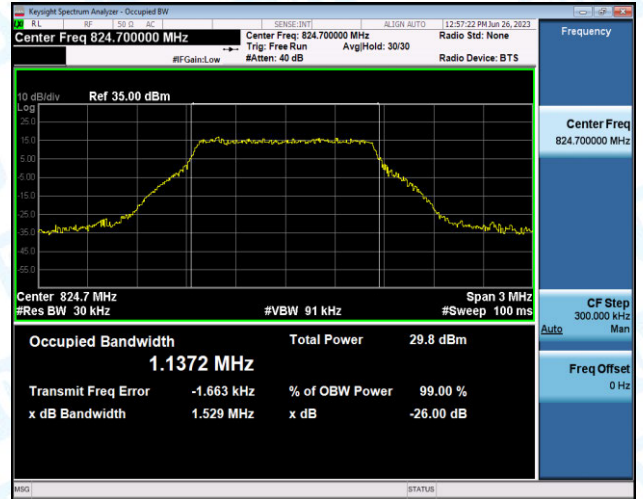

### Test Graphs

Band5-1.4MHz-QPSK-20407-6RB#0-PASS

Band5-1.4MHz-16QAM-20407-6RB#0-PASS

Band5-1.4MHz-QPSK-20525-6RB#0-PASS

Band5-1.4MHz-16QAM-20525-6RB#0-PASS

Band5-1.4MHz-QPSK-20643-6RB#0-PASS

Band5-1.4MHz-16QAM-20643-6RB#0-PASS