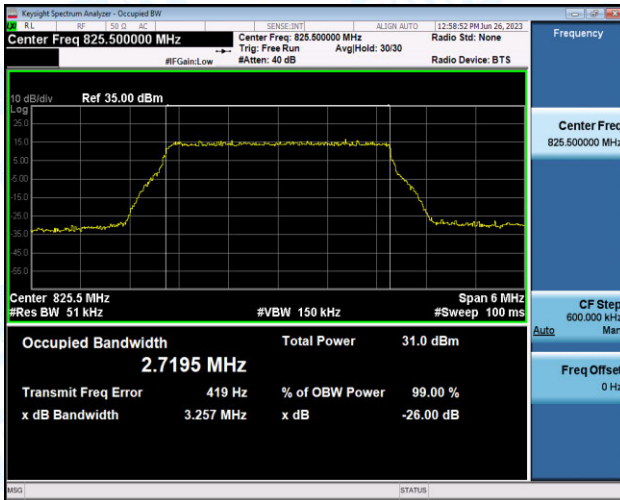

Band5-3MHz-QPSK-20415-15RB#0-PASS