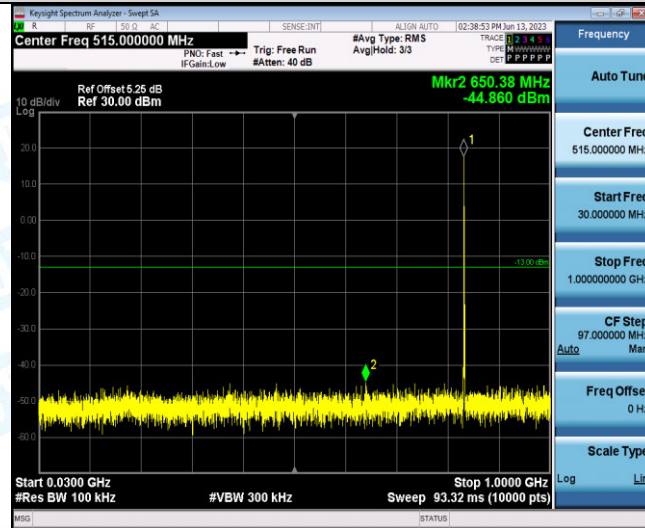

Band5-1.4MHz-16QAM-20525-1RB#0-Range1:30~1000MHz