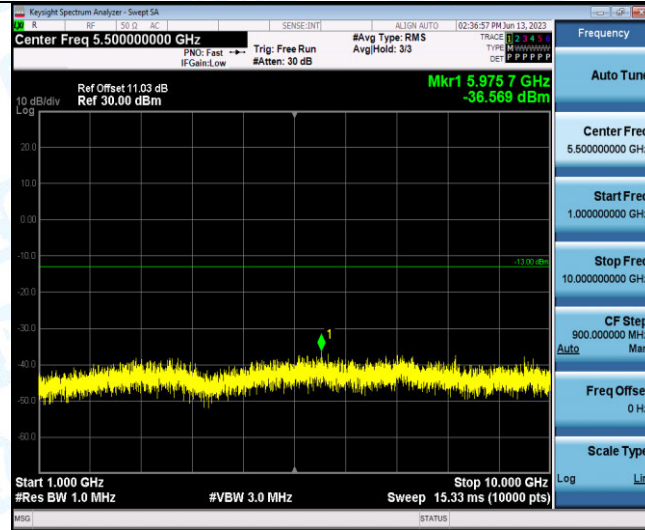

Band5-1.4MHz-16QAM-20407-1RB#0-Range2:1000~10000MHz