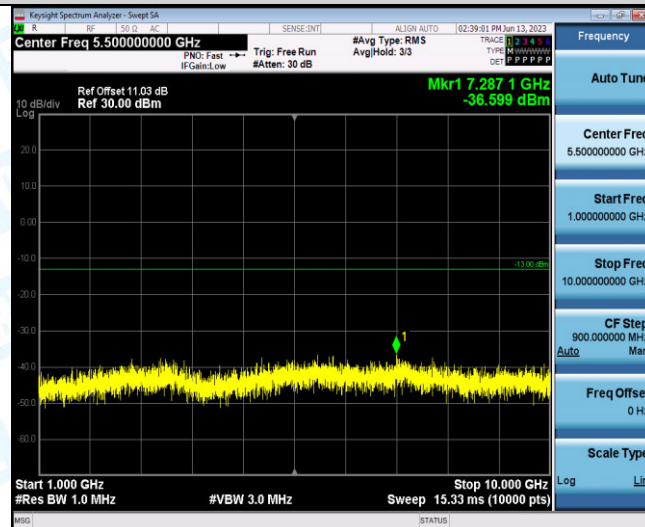

Band5-1.4MHz-16QAM-20407-1RB#0-Range1:30~1000MHz

Band5-1.4MHz-16QAM-20407-1RB#0-Range2:1000~10000MHz

Band5-1.4MHz-16QAM-20525-1RB#0-Range1:30~1000MHz

Band5-1.4MHz-16QAM-20525-1RB#0-Range2:1000~10000MHz

Band5-1.4MHz-16QAM-20643-1RB#0-Range1:30~1000MHz