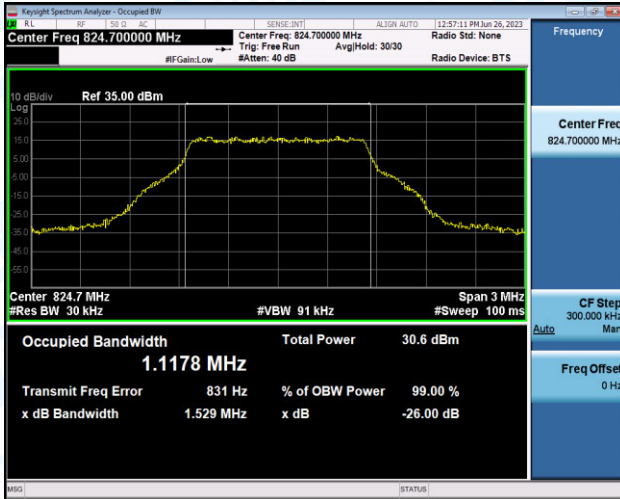

### Test Graphs

Band5-1.4MHz-QPSK-20407-6RB#0-PASS

Band5-1.4MHz-16QAM-20407-6RB#0-PASS

Band5-1.4MHz-QPSK-20525-6RB#0-PASS

Band5-1.4MHz-16QAM-20525-6RB#0-PASS

Band5-1.4MHz-QPSK-20643-6RB#0-PASS

Band5-1.4MHz-16QAM-20643-6RB#0-PASS