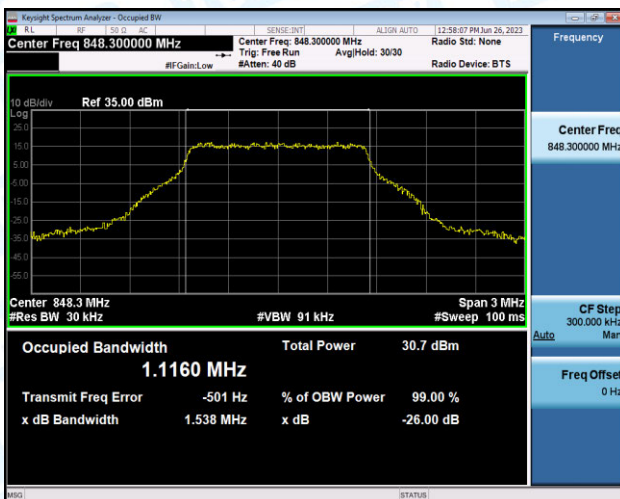

### Test Graphs

Band5-1.4MHz-QPSK-20407-6RB#0-PASS

Band5-1.4MHz-16QAM-20407-6RB#0-PASS

Band5-1.4MHz-QPSK-20525-6RB#0-PASS

Band5-1.4MHz-16QAM-20525-6RB#0-PASS

Band5-1.4MHz-QPSK-20643-6RB#0-PASS

Band5-1.4MHz-16QAM-20643-6RB#0-PASS