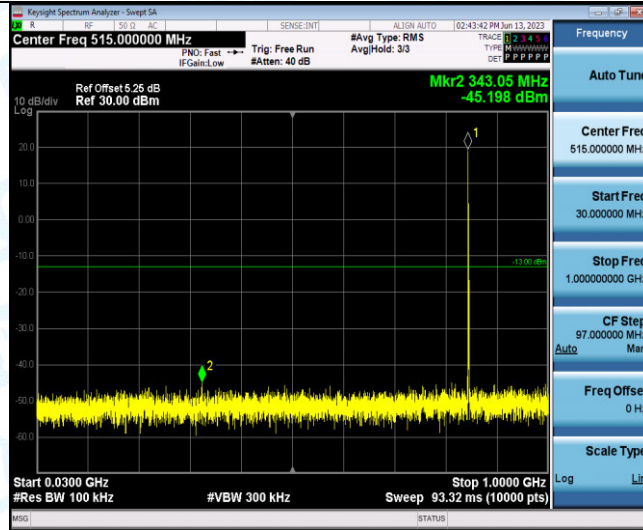

Band5-1.4MHz-16QAM-20407-1RB#0-Range1:30~1000MHz

Band5-1.4MHz-16QAM-20407-1RB#0-Range2:1000~10000MHz

Band5-1.4MHz-16QAM-20525-1RB#0-Range1:30~1000MHz

Band5-1.4MHz-16QAM-20525-1RB#0-Range2:1000~10000MHz

Band5-1.4MHz-16QAM-20643-1RB#0-Range1:30~1000MHz