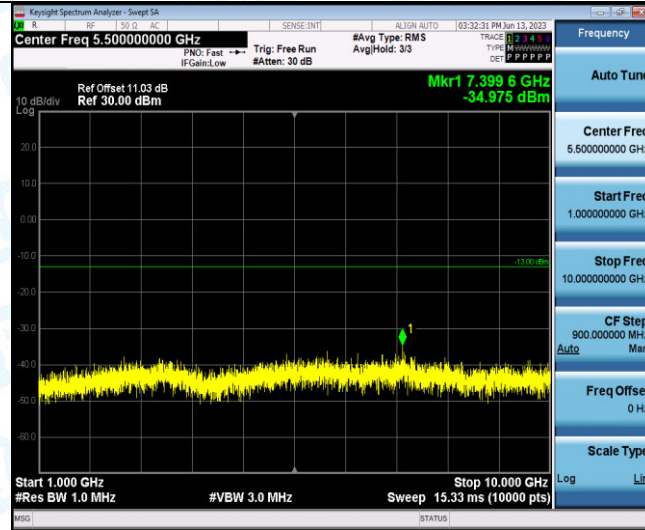

Band5-3MHz-QPSK-20415-1RB#0-Range2:1000~10000MHz