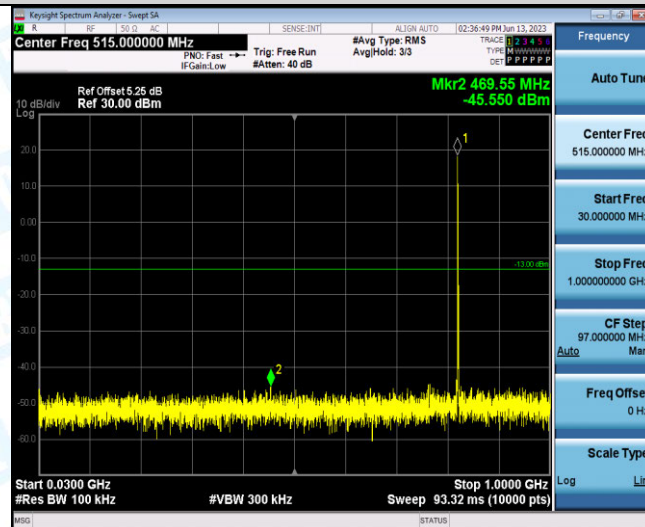

Band5-1.4MHz-16QAM-20407-1RB#0-Range1:30~1000MHz