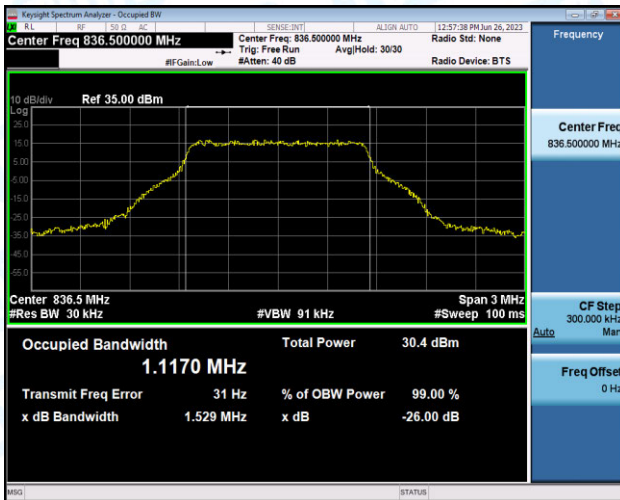

### Test Graphs

Band5-1.4MHz-QPSK-20407-6RB#0-PASS

Band5-1.4MHz-16QAM-20407-6RB#0-PASS

Band5-1.4MHz-QPSK-20525-6RB#0-PASS

Band5-1.4MHz-16QAM-20525-6RB#0-PASS

Band5-1.4MHz-QPSK-20643-6RB#0-PASS

Band5-1.4MHz-16QAM-20643-6RB#0-PASS