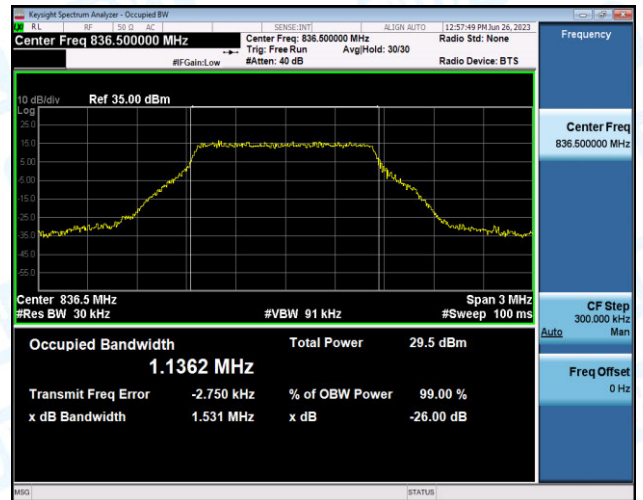

### Test Graphs

Band5-1.4MHz-QPSK-20407-6RB#0-PASS

Band5-1.4MHz-16QAM-20407-6RB#0-PASS

Band5-1.4MHz-QPSK-20525-6RB#0-PASS

Band5-1.4MHz-16QAM-20525-6RB#0-PASS

Band5-1.4MHz-QPSK-20643-6RB#0-PASS

Band5-1.4MHz-16QAM-20643-6RB#0-PASS