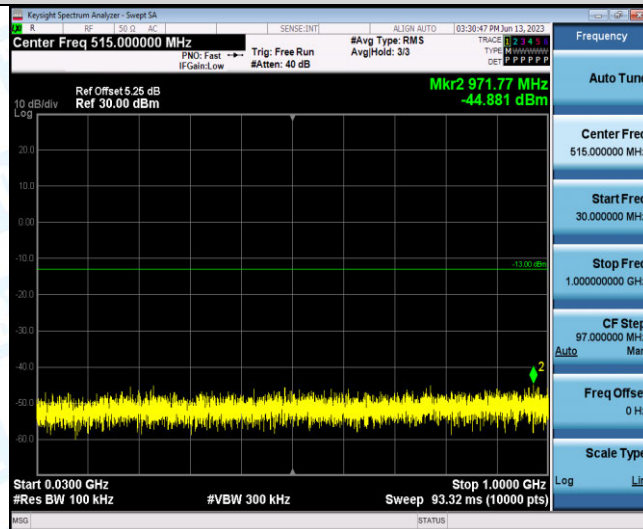

Band5-3MHz-QPSK-20415-1RB#0-Range1:30~1000MHz