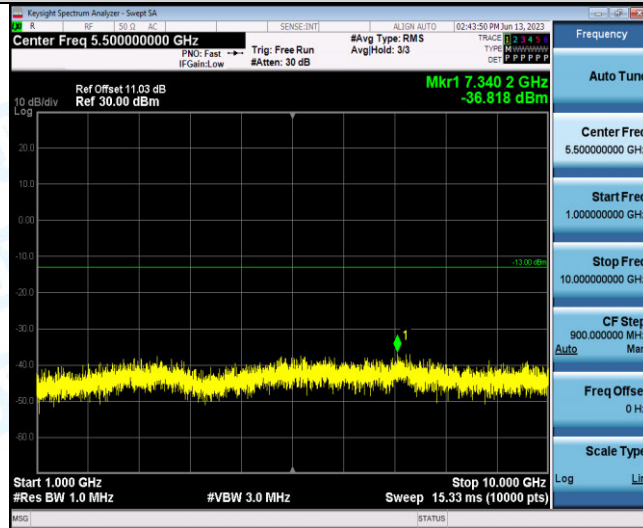

Band5-1.4MHz-16QAM-20643-1RB#0-Range2:1000~10000MHz