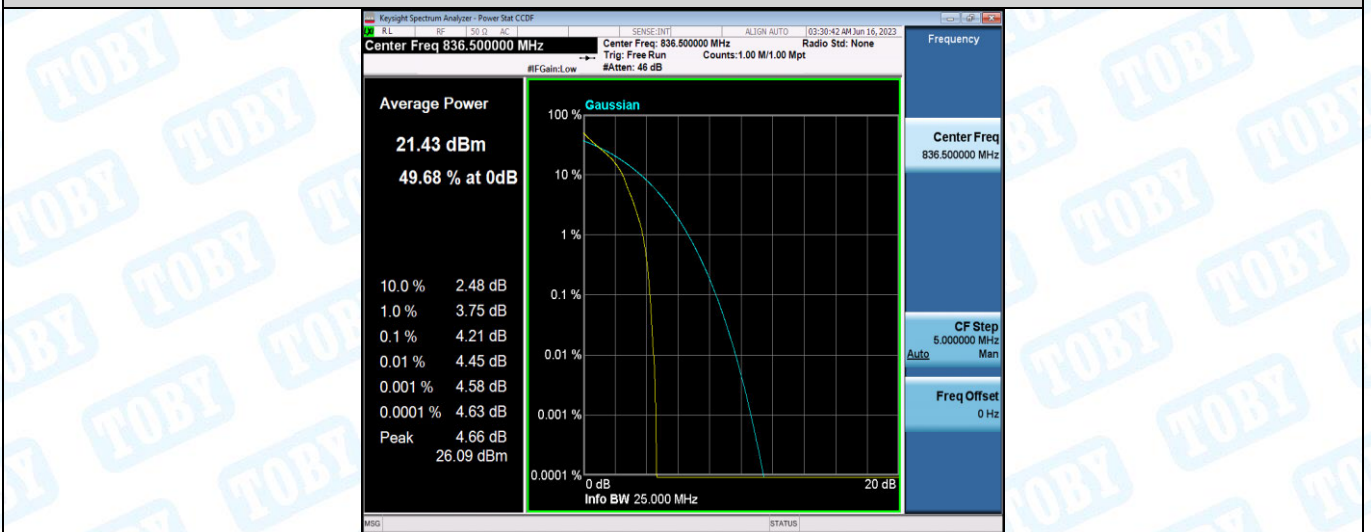

Band5-10MHz-QPSK-20525-1RB#0