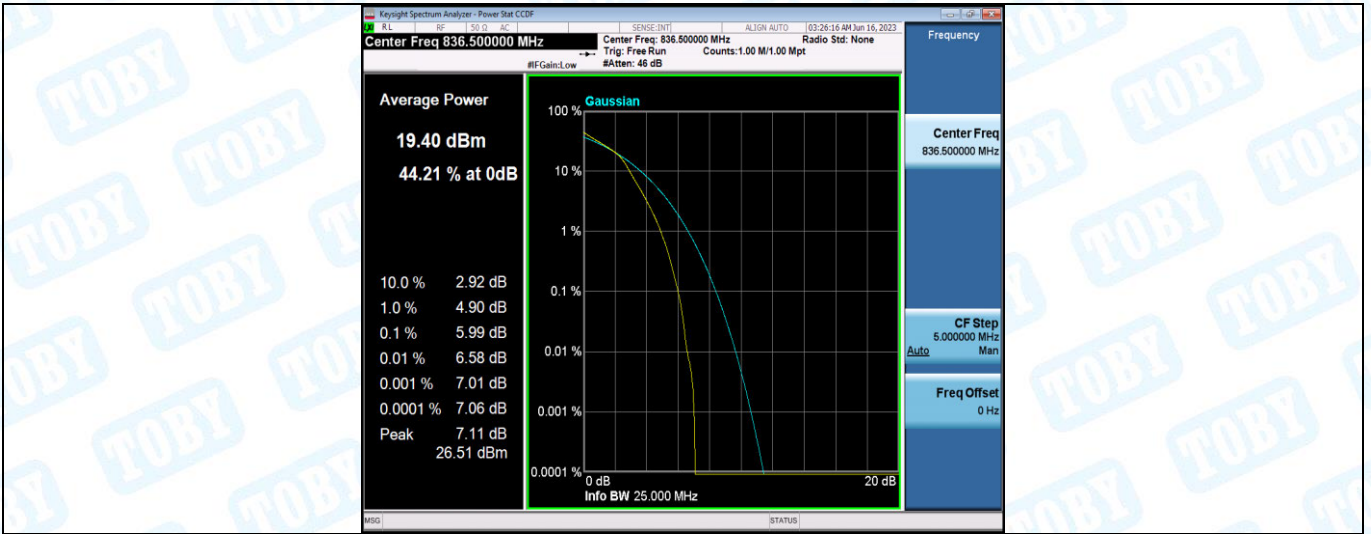

Band5-3MHz-16QAM-20525-15RB#0