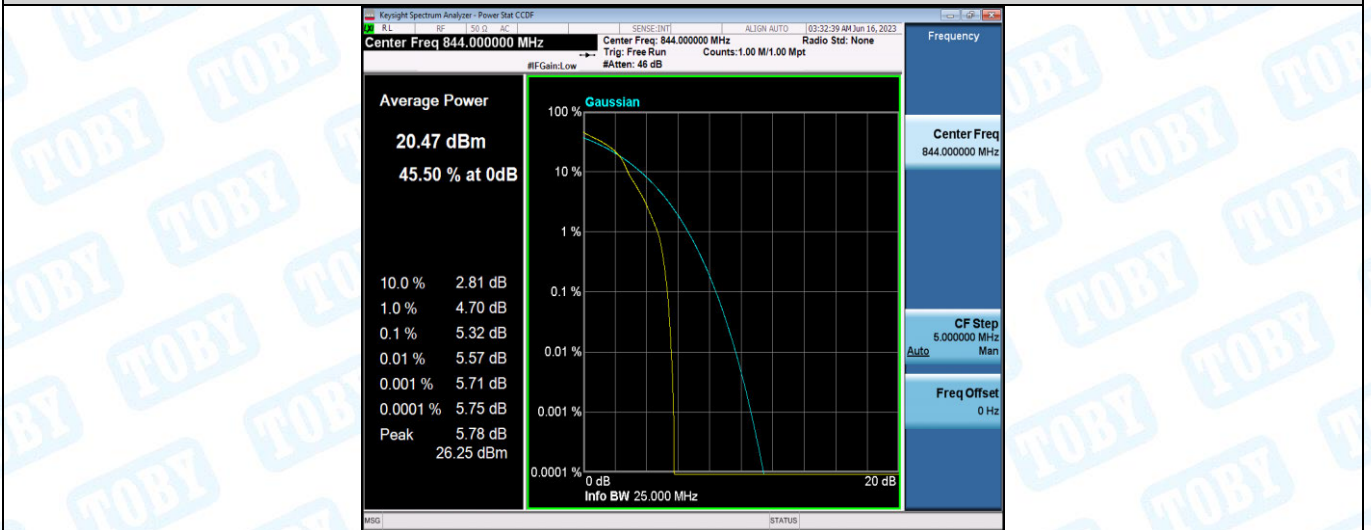

Band5-10MHz-16QAM-20600-1RB#0