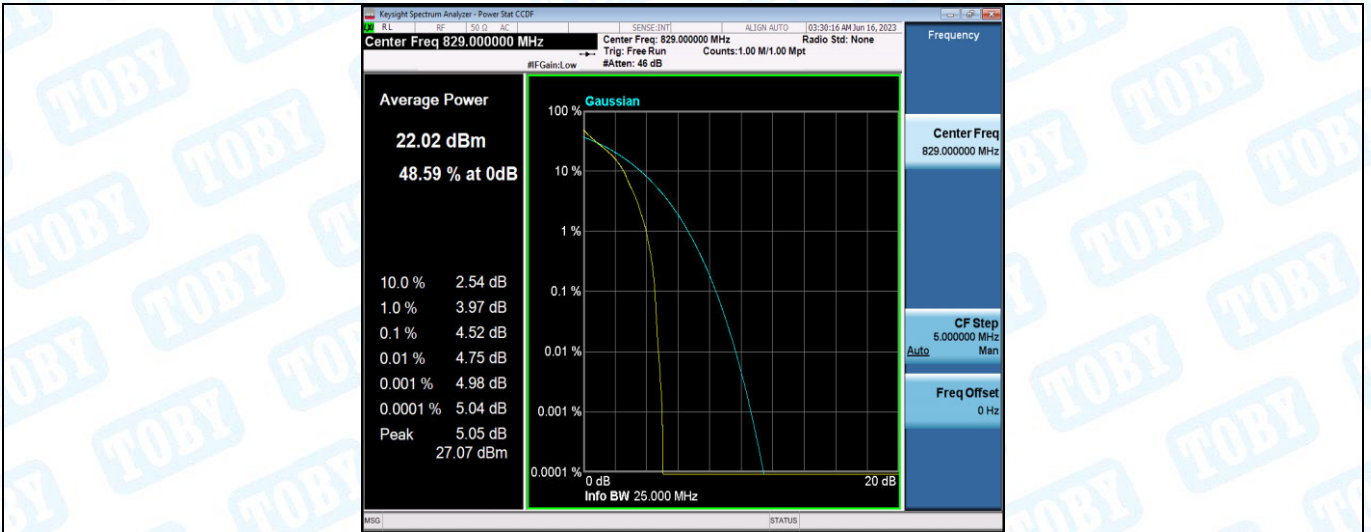

Band5-5MHz-QPSK-20625-25RB#0

Band5-5MHz-16QAM-20425-1RB#0

Band5-5MHz-16QAM-20425-25RB#0

Band5-5MHz-16QAM-20525-1RB#0

Band5-5MHz-16QAM-20525-25RB#0

Band5-5MHz-16QAM-20625-1RB#0

Band5-5MHz-16QAM-20625-25RB#0

Band5-10MHz-QPSK-20450-1RB#0