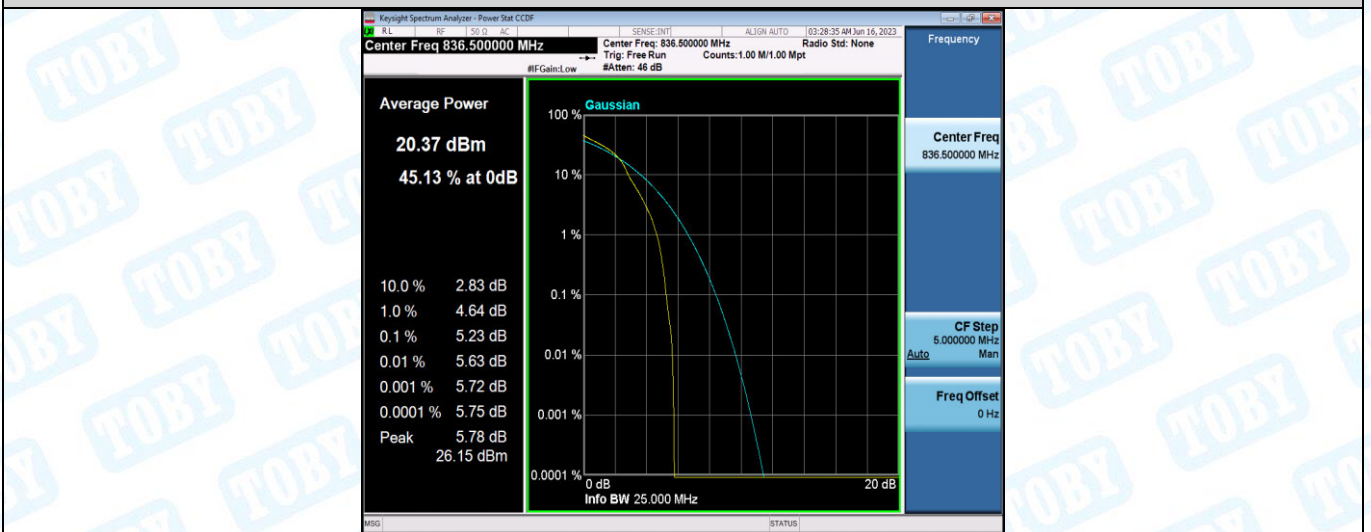

Band5-5MHz-QPSK-20625-25RB#0

Band5-5MHz-16QAM-20425-1RB#0

Band5-5MHz-16QAM-20425-25RB#0

Band5-5MHz-16QAM-20525-1RB#0

Band5-5MHz-16QAM-20525-25RB#0

Band5-5MHz-16QAM-20625-1RB#0

Band5-5MHz-16QAM-20625-25RB#0

Band5-10MHz-QPSK-20450-1RB#0