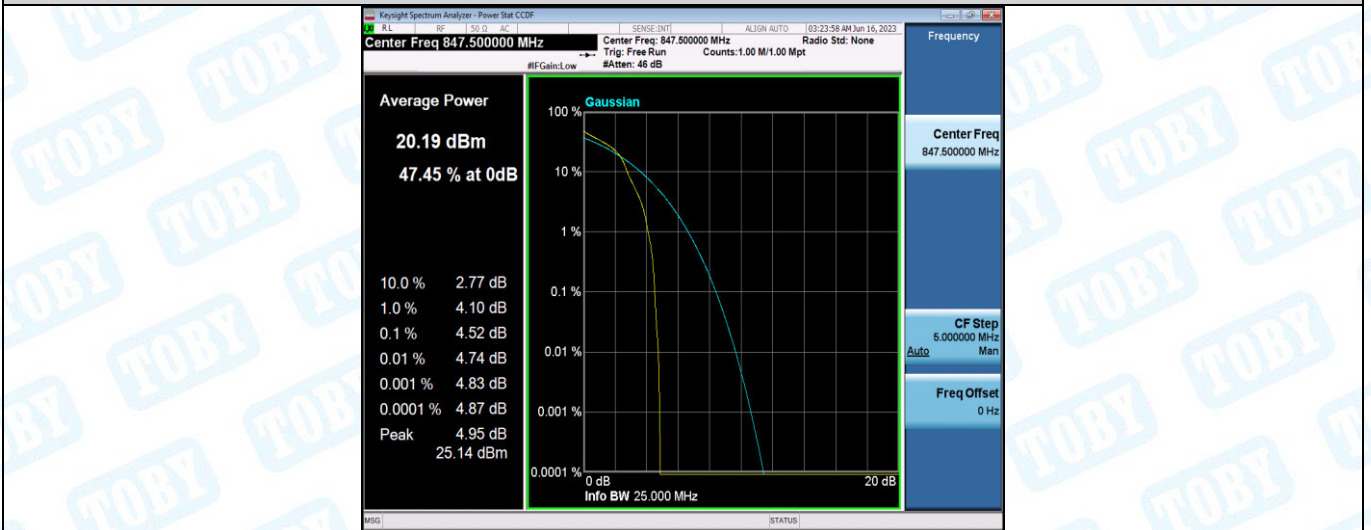

**Band5-1.4MHz-16QAM-20415-1RB#0**

Band5-1.4MHz-16QAM-20415-6RB#0

Band5-1.4MHz-16QAM-20525-1RB#0

Band5-1.4MHz-16QAM-20525-6RB#0

Band5-1.4MHz-16QAM-20635-1RB#0

Band5-1.4MHz-16QAM-20635-6RB#0

Band5-3MHz-QPSK-20415-1RB#0