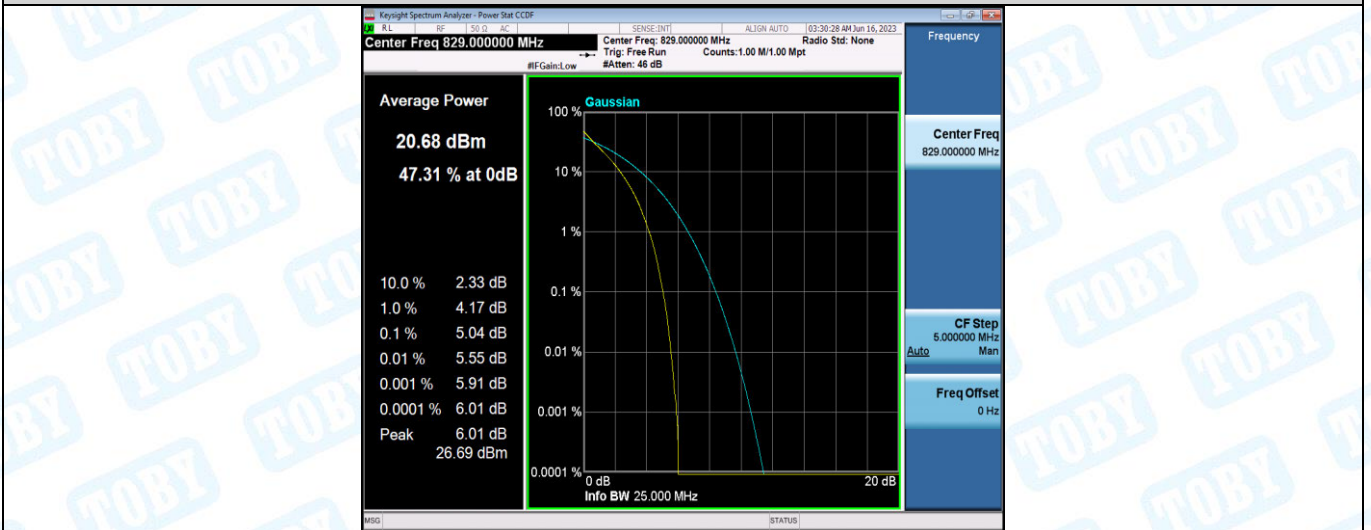

Band5-10MHz-QPSK-20450-50RB#0