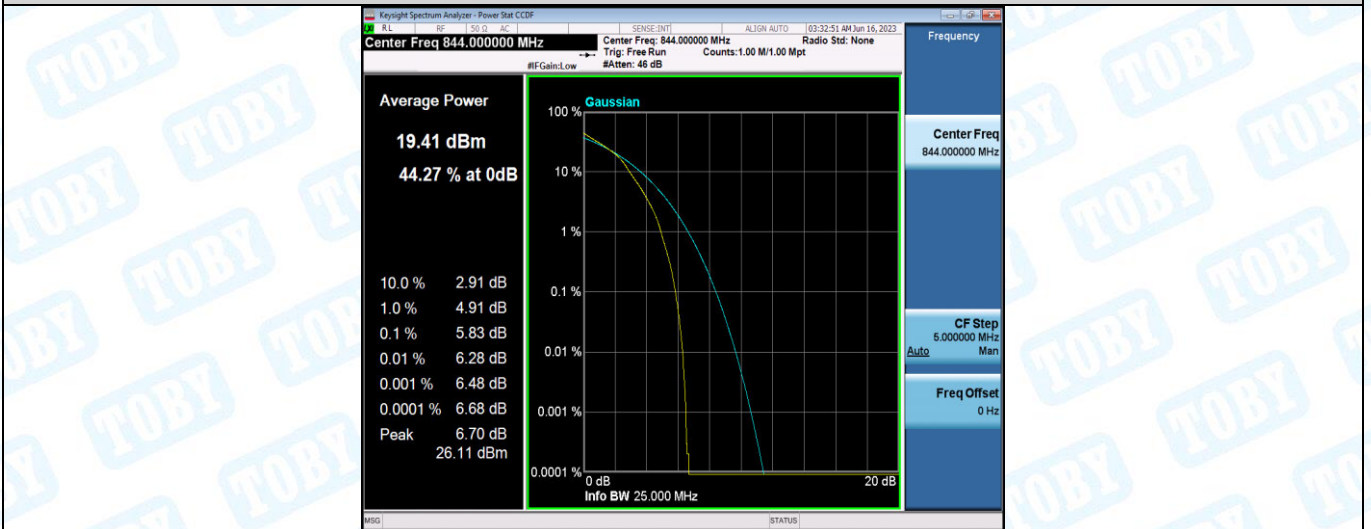

## Appendix C: 26dB Bandwidth and Occupied Bandwidth