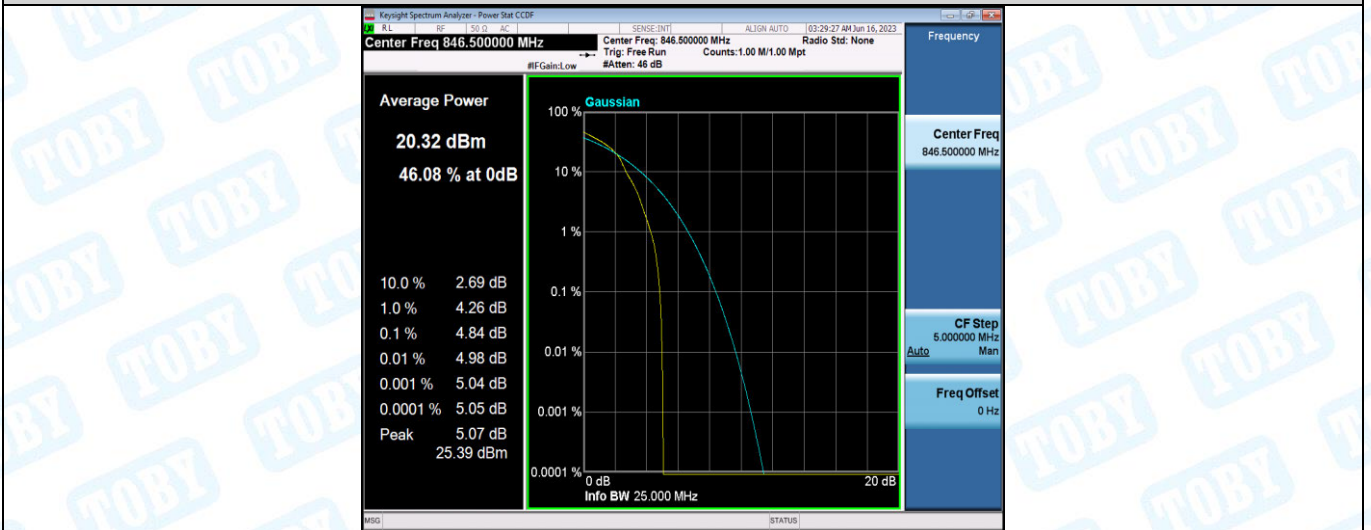

Band5-5MHz-QPSK-20625-25RB#0

Band5-5MHz-16QAM-20425-1RB#0

Band5-5MHz-16QAM-20425-25RB#0

Band5-5MHz-16QAM-20525-1RB#0

Band5-5MHz-16QAM-20525-25RB#0

Band5-5MHz-16QAM-20625-1RB#0

Band5-5MHz-16QAM-20625-25RB#0

Band5-10MHz-QPSK-20450-1RB#0