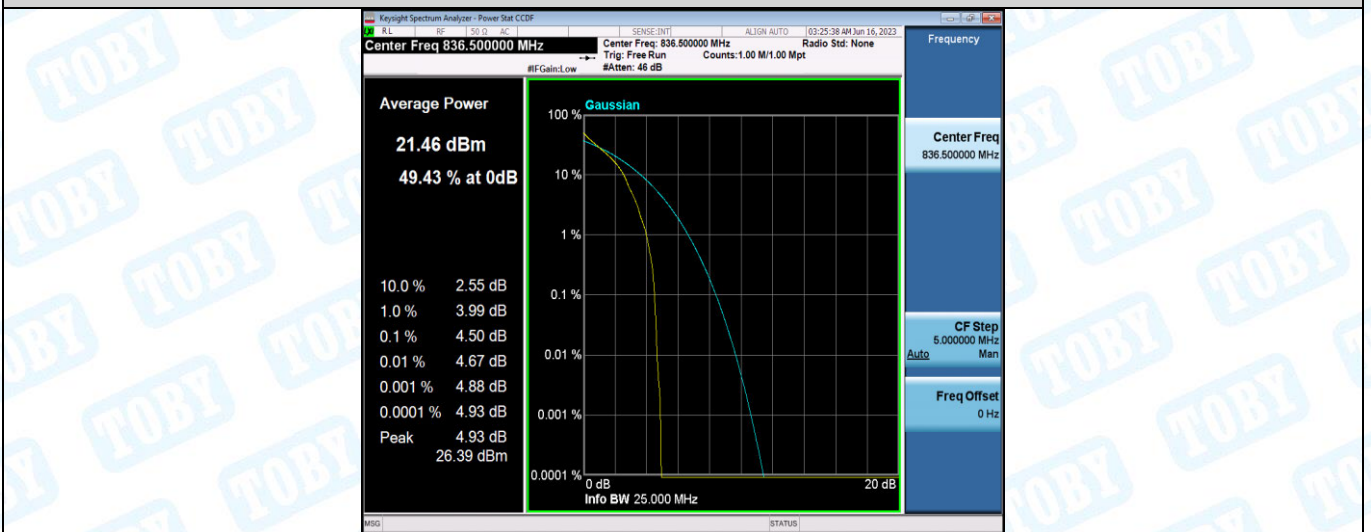

Band5-3MHz-QPSK-20525-1RB#0