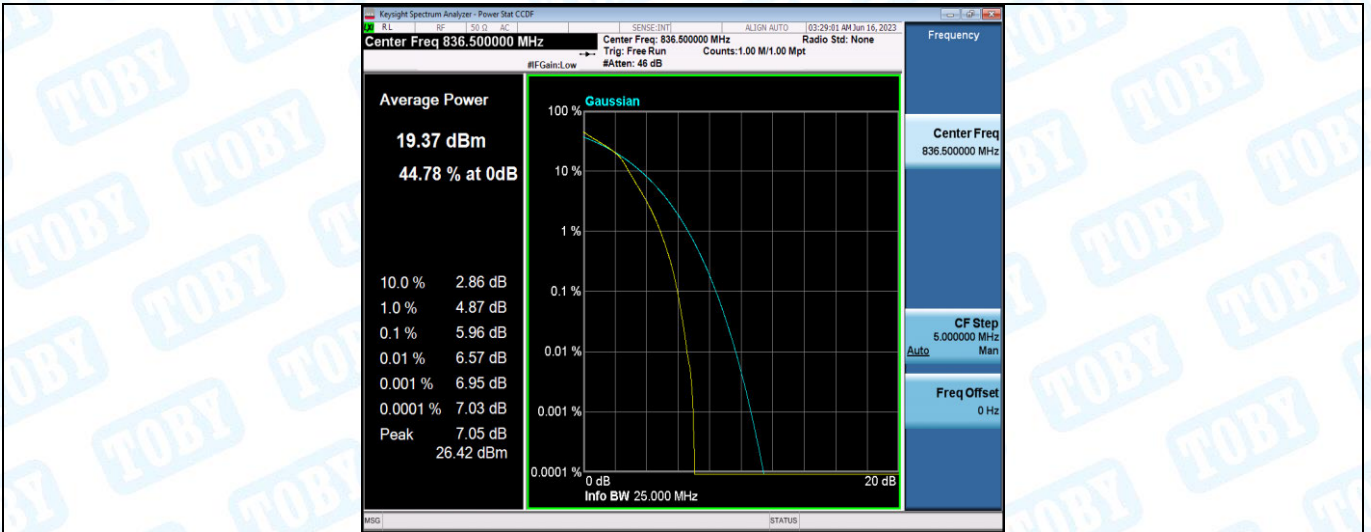

Band5-5MHz-QPSK-20625-25RB#0

Band5-5MHz-16QAM-20425-1RB#0

Band5-5MHz-16QAM-20425-25RB#0

Band5-5MHz-16QAM-20525-1RB#0

Band5-5MHz-16QAM-20525-25RB#0

Band5-5MHz-16QAM-20625-1RB#0

Band5-5MHz-16QAM-20625-25RB#0

Band5-10MHz-QPSK-20450-1RB#0