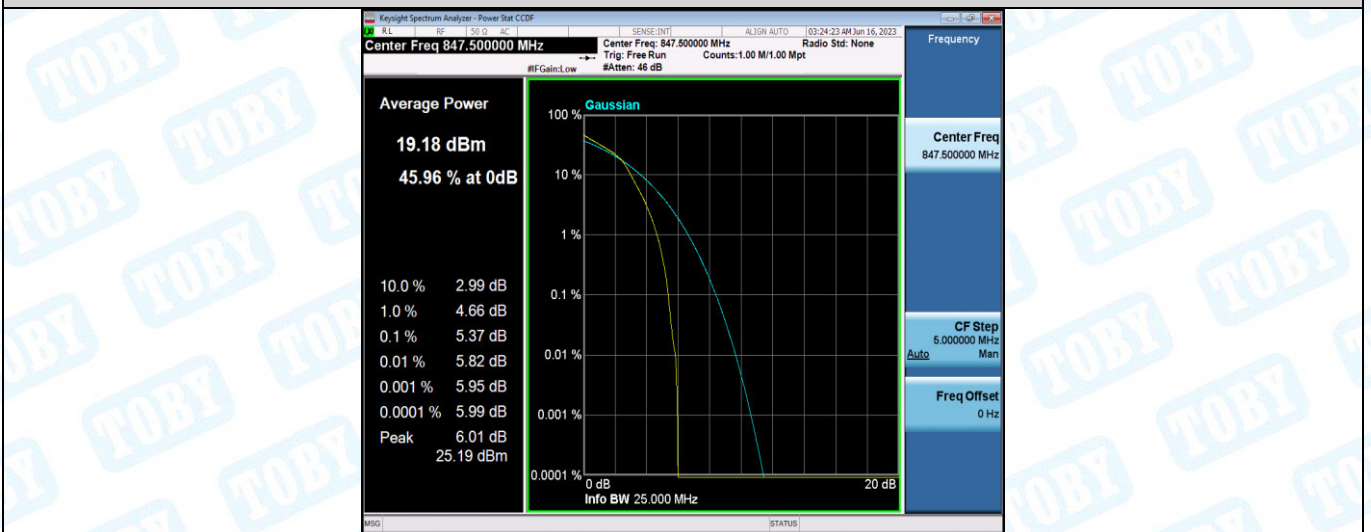

**Band5-1.4MHz-16QAM-20415-1RB#0**

Band5-1.4MHz-16QAM-20415-6RB#0

Band5-1.4MHz-16QAM-20525-1RB#0

Band5-1.4MHz-16QAM-20525-6RB#0

Band5-1.4MHz-16QAM-20635-1RB#0

Band5-1.4MHz-16QAM-20635-6RB#0

Band5-3MHz-QPSK-20415-1RB#0