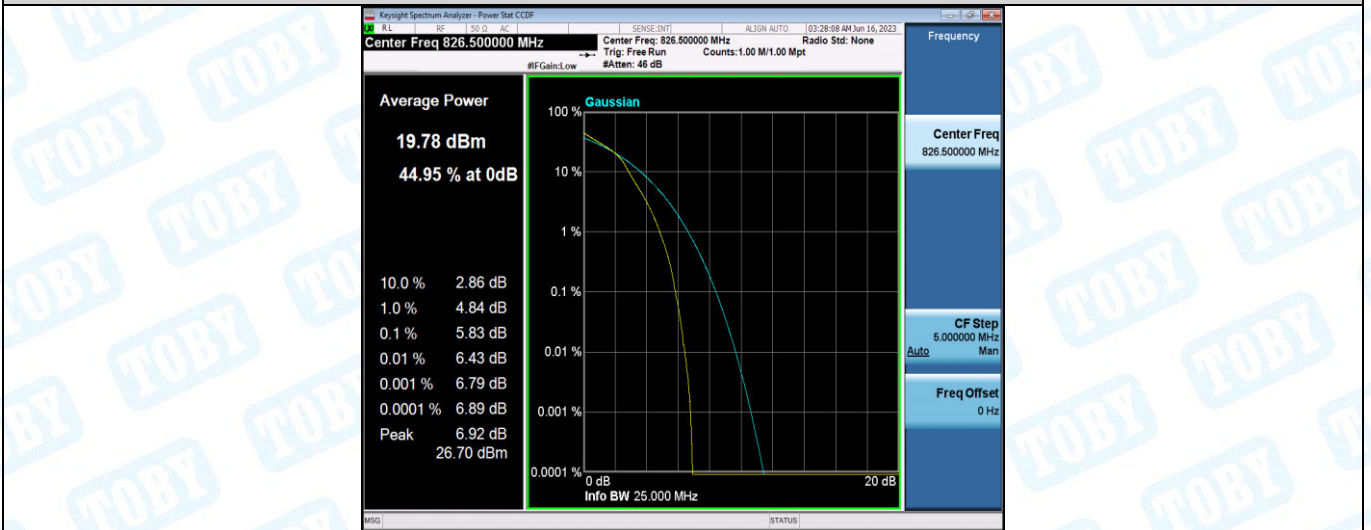

Band5-5MHz-QPSK-20625-25RB#0

Band5-5MHz-16QAM-20425-1RB#0

Band5-5MHz-16QAM-20425-25RB#0

Band5-5MHz-16QAM-20525-1RB#0

Band5-5MHz-16QAM-20525-25RB#0

Band5-5MHz-16QAM-20625-1RB#0

Band5-5MHz-16QAM-20625-25RB#0

Band5-10MHz-QPSK-20450-1RB#0