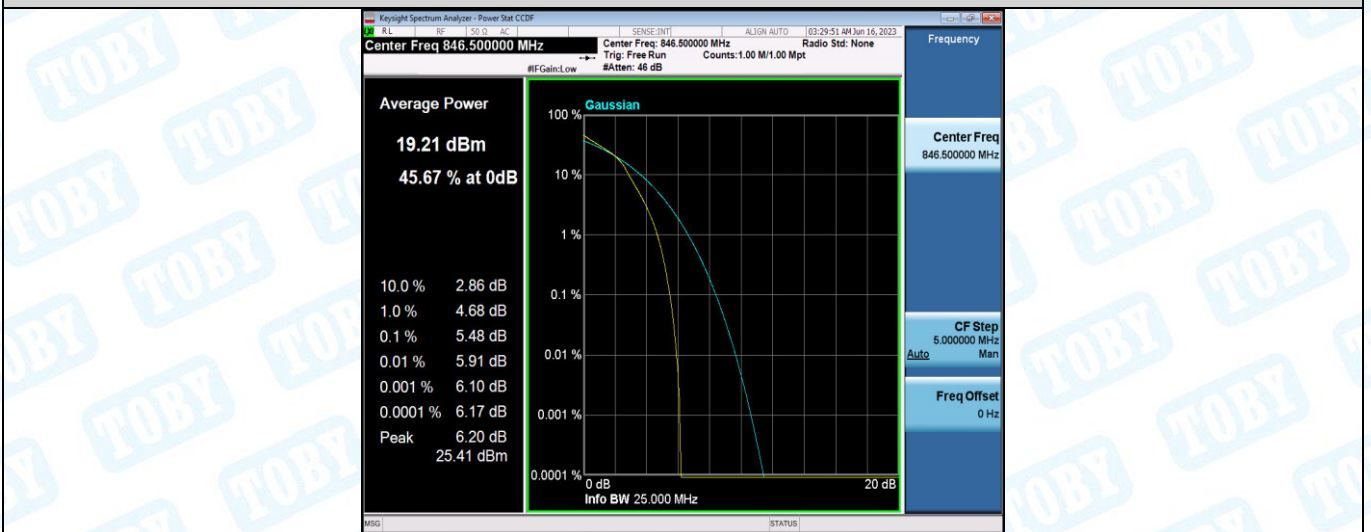

Band5-5MHz-QPSK-20625-25RB#0

Band5-5MHz-16QAM-20425-1RB#0

Band5-5MHz-16QAM-20425-25RB#0

Band5-5MHz-16QAM-20525-1RB#0

Band5-5MHz-16QAM-20525-25RB#0

Band5-5MHz-16QAM-20625-1RB#0

Band5-5MHz-16QAM-20625-25RB#0

Band5-10MHz-QPSK-20450-1RB#0