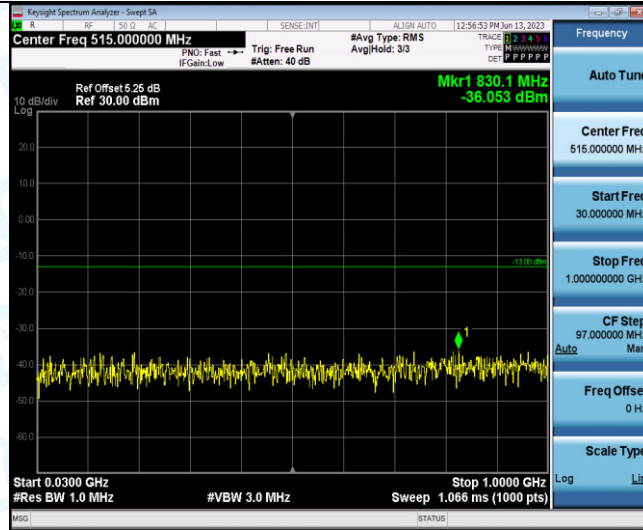

Band4-15MHz-16QAM-20175-1RB#0-Range1:30~1000MHz