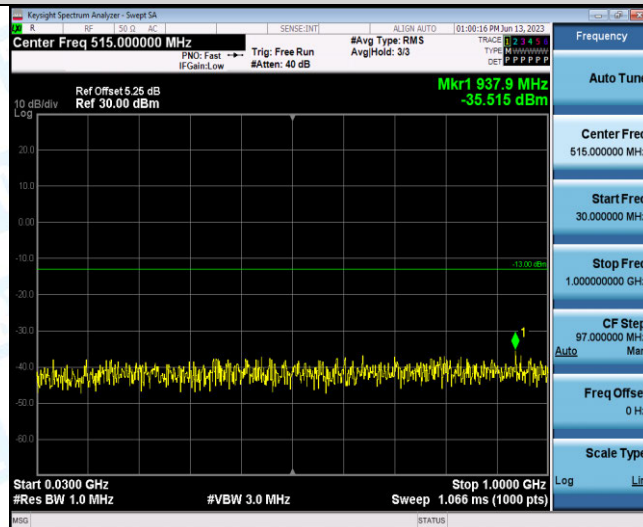

Band4-15MHz-16QAM-20325-1RB#0-Range1: 30~1000MHz