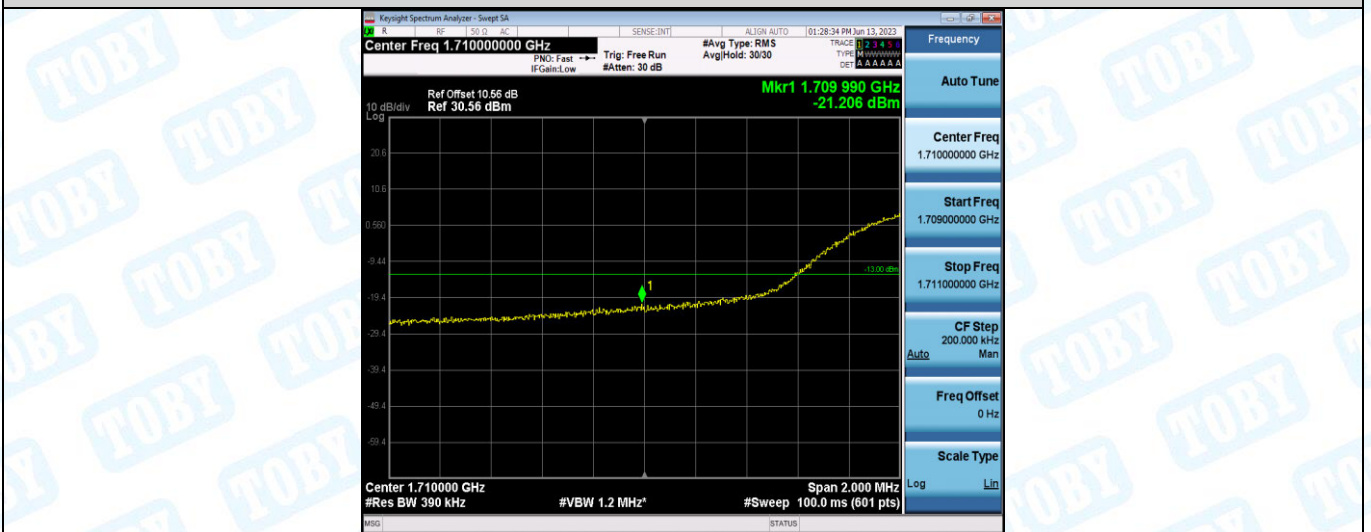

Band4-15MHz-16QAM-20325-27RB#0

Band4-20MHz-QPSK-20050-100RB#0

Band4-20MHz-QPSK-20300-100RB#0

Appendix E: Conducted Spurious Emission

Test Result

Band	Bandwidth	Modulation	Channel	RB Configuration	Frequency Range	Result (dBm)	Verdict
Band4	1.4MHz	QPSK	19957	1RB#0	Range1:30~1000MHz	-35.93	PASS
Band4	1.4MHz	QPSK	19957	1RB#0	Range2:1000~20000MHz	-32.79	PASS
Band4	1.4MHz	QPSK	20175	1RB#0	Range1:30~1000MHz	-36.18	PASS
Band4	1.4MHz	QPSK	20175	1RB#0	Range2:1000~20000MHz	-33.45	PASS
Band4	1.4MHz	QPSK	20393	1RB#0	Range1:30~1000MHz	-36.73	PASS
Band4	1.4MHz	QPSK	20393	1RB#0	Range2:1000~20000MHz	-33.63	PASS
Band4	1.4MHz	16QAM	19957	1RB#0	Range1:30~1000MHz	-34.56	PASS
Band4	1.4MHz	16QAM	19957	1RB#0	Range2:1000~20000MHz	-33.6	PASS
Band4	1.4MHz	16QAM	20175	1RB#0	Range1:30~1000MHz	-35.78	PASS
Band4	1.4MHz	16QAM	20175	1RB#0	Range2:1000~20000MHz	-33.35	PASS
Band4	1.4MHz	16QAM	20393	1RB#0	Range1:30~1000MHz	-37.03	PASS
Band4	1.4MHz	16QAM	20393	1RB#0	Range2:1000~20000MHz	-32.82	PASS
Band4	3MHz	QPSK	19965	1RB#0	Range1:30~1000MHz	-35.74	PASS
Band4	3MHz	QPSK	19965	1RB#0	Range2:1000~20000MHz	-33.71	PASS
Band4	3MHz	QPSK	20175	1RB#0	Range1:30~1000MHz	-36.05	PASS
Band4	3MHz	QPSK	20175	1RB#0	Range2:1000~20000MHz	-33.31	PASS
Band4	3MHz	QPSK	20385	1RB#0	Range1:30~1000MHz	-36.1	PASS
Band4	3MHz	QPSK	20385	1RB#0	Range2:1000~20000MHz	-33.63	PASS
Band4	3MHz	16QAM	19965	1RB#0	Range1:30~1000MHz	-36.13	PASS
Band4	3MHz	16QAM	19965	1RB#0	Range2:1000~20000MHz	-33.76	PASS
Band4	3MHz	16QAM	20175	1RB#0	Range1:30~1000MHz	-36.63	PASS
Band4	3MHz	16QAM	20175	1RB#0	Range2:1000~20000MHz	-33.75	PASS
Band4	3MHz	16QAM	20385	1RB#0	Range1:30~1000MHz	-36.02	PASS
Band4	3MHz	16QAM	20385	1RB#0	Range2:1000~20000MHz	-32.75	PASS
Band4	5MHz	QPSK	19975	1RB#0	Range1:30~1000MHz	-35.37	PASS
Band4	5MHz	QPSK	19975	1RB#0	Range2:1000~20000MHz	-33.31	PASS
Band4	5MHz	QPSK	20175	1RB#0	Range1:30~1000MHz	-36.61	PASS
Band4	5MHz	QPSK	20175	1RB#0	Range2:1000~20000MHz	-33.23	PASS
Band4	5MHz	QPSK	20375	1RB#0	Range1:30~1000MHz	-35.52	PASS
Band4	5MHz	QPSK	20375	1RB#0	Range2:1000~20000MHz	-33.7	PASS
Band4	5MHz	16QAM	19975	1RB#0	Range1:30~1000MHz	-36.14	PASS