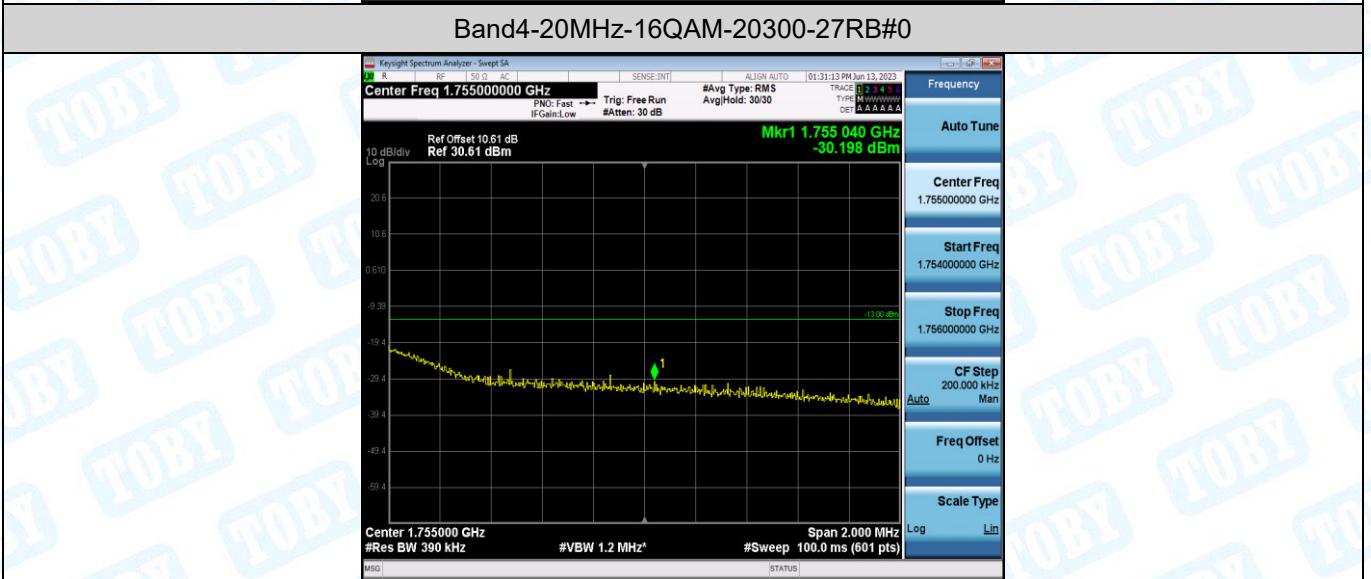

Band4-15MHz-16QAM-20325-27RB#0

Band4-20MHz-QPSK-20050-100RB#0

Band4-20MHz-QPSK-20300-100RB#0

Appendix E: Conducted Spurious Emission

Test Result

Band	Bandwidth	Modulation	Channel	RB Configuration	Frequency Range	Result (dBm)	Verdict
Band4	1.4MHz	QPSK	19957	1RB#0	Range1:30~1000MHz	-35.93	PASS
Band4	1.4MHz	QPSK	19957	1RB#0	Range2:1000~20000MHz	-32.79	PASS
Band4	1.4MHz	QPSK	20175	1RB#0	Range1:30~1000MHz	-36.18	PASS
Band4	1.4MHz	QPSK	20175	1RB#0	Range2:1000~20000MHz	-33.45	PASS
Band4	1.4MHz	QPSK	20393	1RB#0	Range1:30~1000MHz	-36.73	PASS
Band4	1.4MHz	QPSK	20393	1RB#0	Range2:1000~20000MHz	-33.63	PASS
Band4	1.4MHz	16QAM	19957	1RB#0	Range1:30~1000MHz	-34.56	PASS
Band4	1.4MHz	16QAM	19957	1RB#0	Range2:1000~20000MHz	-33.6	PASS
Band4	1.4MHz	16QAM	20175	1RB#0	Range1:30~1000MHz	-35.78	PASS
Band4	1.4MHz	16QAM	20175	1RB#0	Range2:1000~20000MHz	-33.35	PASS
Band4	1.4MHz	16QAM	20393	1RB#0	Range1:30~1000MHz	-37.03	PASS
Band4	1.4MHz	16QAM	20393	1RB#0	Range2:1000~20000MHz	-32.82	PASS
Band4	3MHz	QPSK	19965	1RB#0	Range1:30~1000MHz	-35.74	PASS
Band4	3MHz	QPSK	19965	1RB#0	Range2:1000~20000MHz	-33.71	PASS
Band4	3MHz	QPSK	20175	1RB#0	Range1:30~1000MHz	-36.05	PASS
Band4	3MHz	QPSK	20175	1RB#0	Range2:1000~20000MHz	-33.31	PASS
Band4	3MHz	QPSK	20385	1RB#0	Range1:30~1000MHz	-36.1	PASS
Band4	3MHz	QPSK	20385	1RB#0	Range2:1000~20000MHz	-33.63	PASS
Band4	3MHz	16QAM	19965	1RB#0	Range1:30~1000MHz	-36.13	PASS
Band4	3MHz	16QAM	19965	1RB#0	Range2:1000~20000MHz	-33.76	PASS
Band4	3MHz	16QAM	20175	1RB#0	Range1:30~1000MHz	-36.63	PASS
Band4	3MHz	16QAM	20175	1RB#0	Range2:1000~20000MHz	-33.75	PASS
Band4	3MHz	16QAM	20385	1RB#0	Range1:30~1000MHz	-36.02	PASS
Band4	3MHz	16QAM	20385	1RB#0	Range2:1000~20000MHz	-32.75	PASS
Band4	5MHz	QPSK	19975	1RB#0	Range1:30~1000MHz	-35.37	PASS
Band4	5MHz	QPSK	19975	1RB#0	Range2:1000~20000MHz	-33.31	PASS
Band4	5MHz	QPSK	20175	1RB#0	Range1:30~1000MHz	-36.61	PASS
Band4	5MHz	QPSK	20175	1RB#0	Range2:1000~20000MHz	-33.23	PASS
Band4	5MHz	QPSK	20375	1RB#0	Range1:30~1000MHz	-35.52	PASS
Band4	5MHz	QPSK	20375	1RB#0	Range2:1000~20000MHz	-33.7	PASS
Band4	5MHz	16QAM	19975	1RB#0	Range1:30~1000MHz	-36.14	PASS