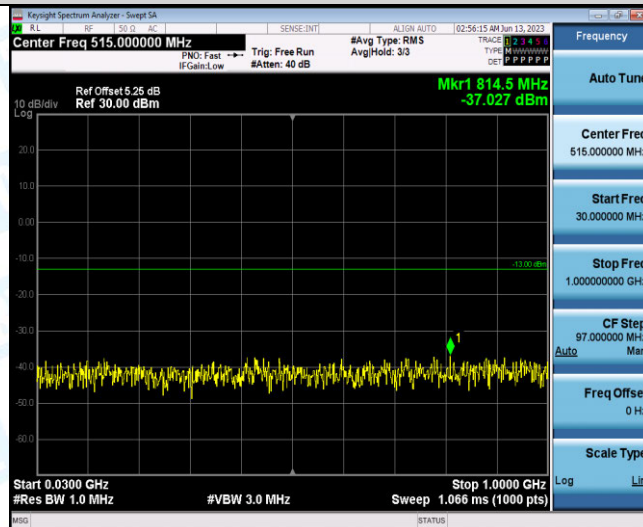

Band4-1.4MHz-16QAM-20393-1RB#0-Range1:30~1000MHz