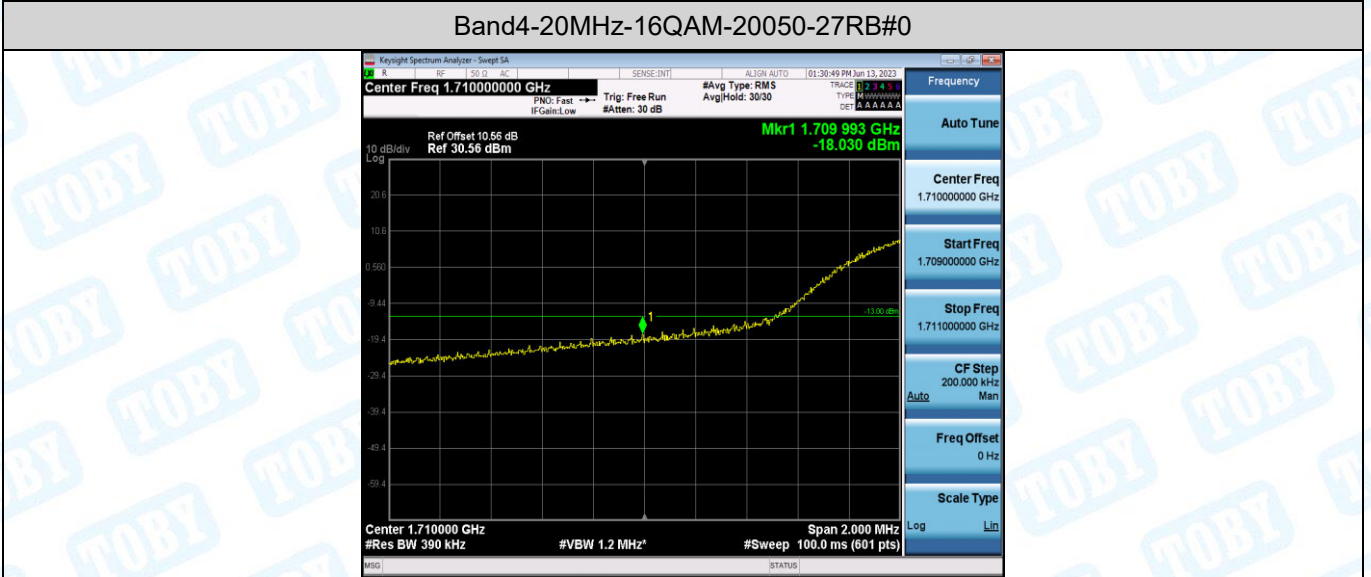

Band4-15MHz-16QAM-20325-27RB#0

Band4-20MHz-QPSK-20050-100RB#0

Band4-20MHz-QPSK-20300-100RB#0

Appendix E: Conducted Spurious Emission

Test Result

Band	Bandwidth	Modulation	Channel	RB Configuration	Frequency Range	Result (dBm)	Verdict
Band4	1.4MHz	QPSK	19957	1RB#0	Range1:30~1000MHz	-35.93	PASS
Band4	1.4MHz	QPSK	19957	1RB#0	Range2:1000~20000MHz	-32.79	PASS
Band4	1.4MHz	QPSK	20175	1RB#0	Range1:30~1000MHz	-36.18	PASS
Band4	1.4MHz	QPSK	20175	1RB#0	Range2:1000~20000MHz	-33.45	PASS
Band4	1.4MHz	QPSK	20393	1RB#0	Range1:30~1000MHz	-36.73	PASS
Band4	1.4MHz	QPSK	20393	1RB#0	Range2:1000~20000MHz	-33.63	PASS
Band4	1.4MHz	16QAM	19957	1RB#0	Range1:30~1000MHz	-34.56	PASS
Band4	1.4MHz	16QAM	19957	1RB#0	Range2:1000~20000MHz	-33.6	PASS
Band4	1.4MHz	16QAM	20175	1RB#0	Range1:30~1000MHz	-35.78	PASS
Band4	1.4MHz	16QAM	20175	1RB#0	Range2:1000~20000MHz	-33.35	PASS
Band4	1.4MHz	16QAM	20393	1RB#0	Range1:30~1000MHz	-37.03	PASS
Band4	1.4MHz	16QAM	20393	1RB#0	Range2:1000~20000MHz	-32.82	PASS
Band4	3MHz	QPSK	19965	1RB#0	Range1:30~1000MHz	-35.74	PASS
Band4	3MHz	QPSK	19965	1RB#0	Range2:1000~20000MHz	-33.71	PASS
Band4	3MHz	QPSK	20175	1RB#0	Range1:30~1000MHz	-36.05	PASS
Band4	3MHz	QPSK	20175	1RB#0	Range2:1000~20000MHz	-33.31	PASS
Band4	3MHz	QPSK	20385	1RB#0	Range1:30~1000MHz	-36.1	PASS
Band4	3MHz	QPSK	20385	1RB#0	Range2:1000~20000MHz	-33.63	PASS
Band4	3MHz	16QAM	19965	1RB#0	Range1:30~1000MHz	-36.13	PASS
Band4	3MHz	16QAM	19965	1RB#0	Range2:1000~20000MHz	-33.76	PASS
Band4	3MHz	16QAM	20175	1RB#0	Range1:30~1000MHz	-36.63	PASS
Band4	3MHz	16QAM	20175	1RB#0	Range2:1000~20000MHz	-33.75	PASS
Band4	3MHz	16QAM	20385	1RB#0	Range1:30~1000MHz	-36.02	PASS
Band4	3MHz	16QAM	20385	1RB#0	Range2:1000~20000MHz	-32.75	PASS
Band4	5MHz	QPSK	19975	1RB#0	Range1:30~1000MHz	-35.37	PASS
Band4	5MHz	QPSK	19975	1RB#0	Range2:1000~20000MHz	-33.31	PASS
Band4	5MHz	QPSK	20175	1RB#0	Range1:30~1000MHz	-36.61	PASS
Band4	5MHz	QPSK	20175	1RB#0	Range2:1000~20000MHz	-33.23	PASS
Band4	5MHz	QPSK	20375	1RB#0	Range1:30~1000MHz	-35.52	PASS
Band4	5MHz	QPSK	20375	1RB#0	Range2:1000~20000MHz	-33.7	PASS
Band4	5MHz	16QAM	19975	1RB#0	Range1:30~1000MHz	-36.14	PASS