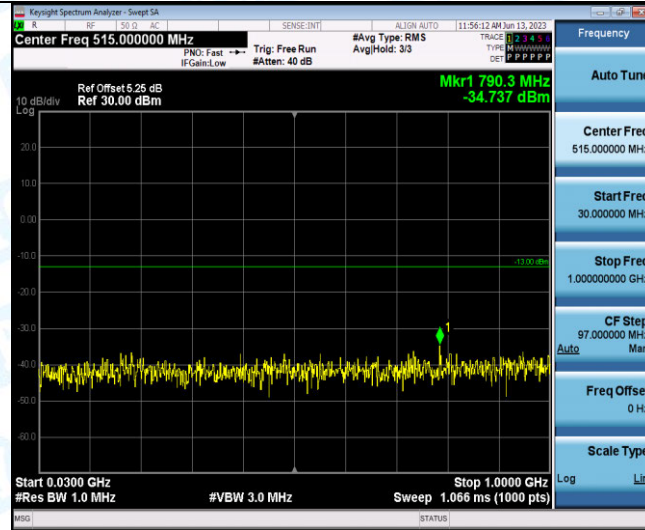

Band4-10MHz-16QAM-20175-1RB#0-Range1:30~1000MHz