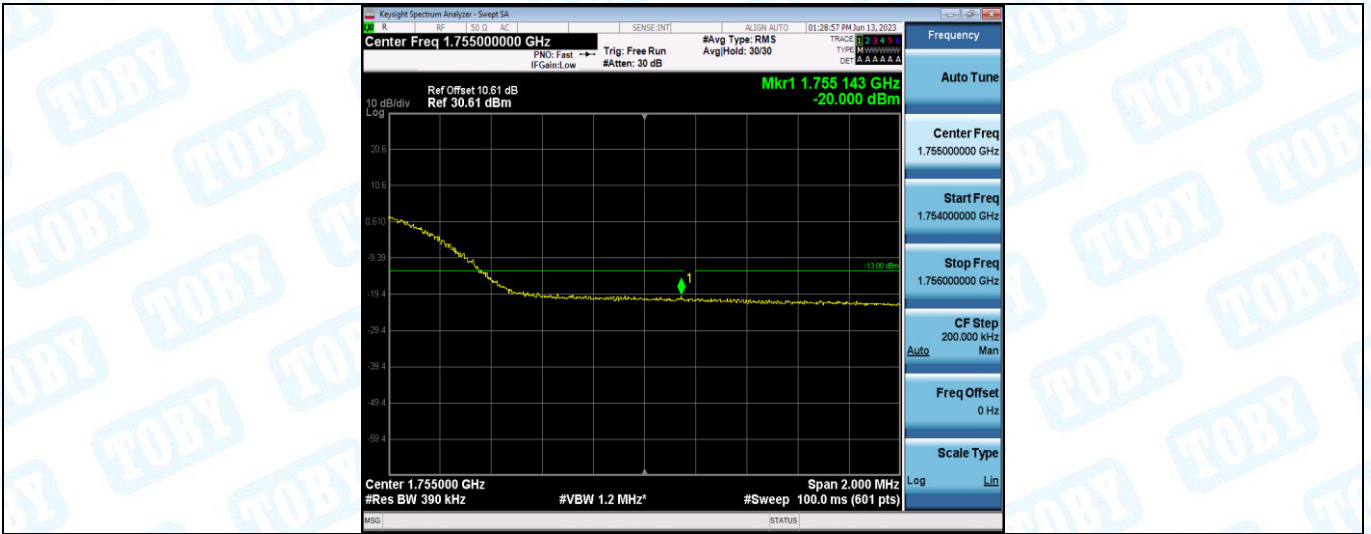

Band4-15MHz-16QAM-20325-27RB#0

Band4-20MHz-QPSK-20050-100RB#0

Band4-20MHz-QPSK-20300-100RB#0

Appendix E: Conducted Spurious Emission

Test Result

Band	Bandwidth	Modulation	Channel	RB Configuration	Frequency Range	Result (dBm)	Verdict
Band4	1.4MHz	QPSK	19957	1RB#0	Range1:30~1000MHz	-35.93	PASS
Band4	1.4MHz	QPSK	19957	1RB#0	Range2:1000~20000MHz	-32.79	PASS
Band4	1.4MHz	QPSK	20175	1RB#0	Range1:30~1000MHz	-36.18	PASS
Band4	1.4MHz	QPSK	20175	1RB#0	Range2:1000~20000MHz	-33.45	PASS
Band4	1.4MHz	QPSK	20393	1RB#0	Range1:30~1000MHz	-36.73	PASS
Band4	1.4MHz	QPSK	20393	1RB#0	Range2:1000~20000MHz	-33.63	PASS
Band4	1.4MHz	16QAM	19957	1RB#0	Range1:30~1000MHz	-34.56	PASS
Band4	1.4MHz	16QAM	19957	1RB#0	Range2:1000~20000MHz	-33.6	PASS
Band4	1.4MHz	16QAM	20175	1RB#0	Range1:30~1000MHz	-35.78	PASS
Band4	1.4MHz	16QAM	20175	1RB#0	Range2:1000~20000MHz	-33.35	PASS
Band4	1.4MHz	16QAM	20393	1RB#0	Range1:30~1000MHz	-37.03	PASS
Band4	1.4MHz	16QAM	20393	1RB#0	Range2:1000~20000MHz	-32.82	PASS
Band4	3MHz	QPSK	19965	1RB#0	Range1:30~1000MHz	-35.74	PASS
Band4	3MHz	QPSK	19965	1RB#0	Range2:1000~20000MHz	-33.71	PASS
Band4	3MHz	QPSK	20175	1RB#0	Range1:30~1000MHz	-36.05	PASS
Band4	3MHz	QPSK	20175	1RB#0	Range2:1000~20000MHz	-33.31	PASS
Band4	3MHz	QPSK	20385	1RB#0	Range1:30~1000MHz	-36.1	PASS
Band4	3MHz	QPSK	20385	1RB#0	Range2:1000~20000MHz	-33.63	PASS
Band4	3MHz	16QAM	19965	1RB#0	Range1:30~1000MHz	-36.13	PASS
Band4	3MHz	16QAM	19965	1RB#0	Range2:1000~20000MHz	-33.76	PASS
Band4	3MHz	16QAM	20175	1RB#0	Range1:30~1000MHz	-36.63	PASS
Band4	3MHz	16QAM	20175	1RB#0	Range2:1000~20000MHz	-33.75	PASS
Band4	3MHz	16QAM	20385	1RB#0	Range1:30~1000MHz	-36.02	PASS
Band4	3MHz	16QAM	20385	1RB#0	Range2:1000~20000MHz	-32.75	PASS
Band4	5MHz	QPSK	19975	1RB#0	Range1:30~1000MHz	-35.37	PASS
Band4	5MHz	QPSK	19975	1RB#0	Range2:1000~20000MHz	-33.31	PASS
Band4	5MHz	QPSK	20175	1RB#0	Range1:30~1000MHz	-36.61	PASS
Band4	5MHz	QPSK	20175	1RB#0	Range2:1000~20000MHz	-33.23	PASS
Band4	5MHz	QPSK	20375	1RB#0	Range1:30~1000MHz	-35.52	PASS
Band4	5MHz	QPSK	20375	1RB#0	Range2:1000~20000MHz	-33.7	PASS
Band4	5MHz	16QAM	19975	1RB#0	Range1:30~1000MHz	-36.14	PASS