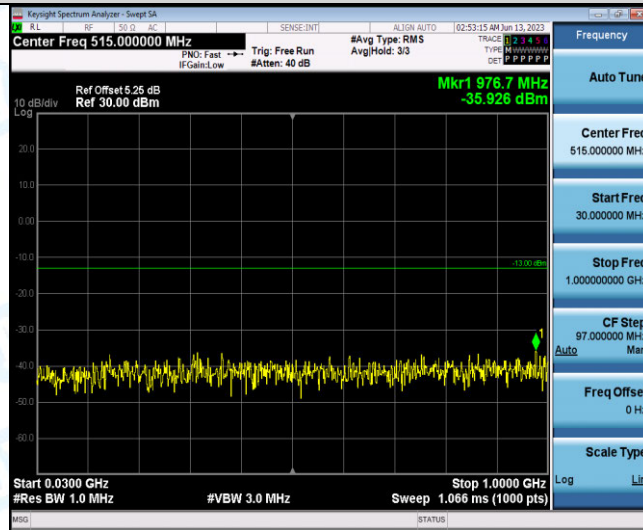

Band4	20MHz	16QAM	20175	1RB#0	Range1:30~1000MHz	-35.34	PASS
Band4	20MHz	16QAM	20175	1RB#0	Range2:1000~20000MHz	-33.41	PASS
Band4	20MHz	16QAM	20300	1RB#0	Range1:30~1000MHz	-35.38	PASS
Band4	20MHz	16QAM	20300	1RB#0	Range2:1000~20000MHz	-33.11	PASS

Test Graphs

Band4-1.4MHz-QPSK-19957-1RB#0-Range1:30~1000MHz