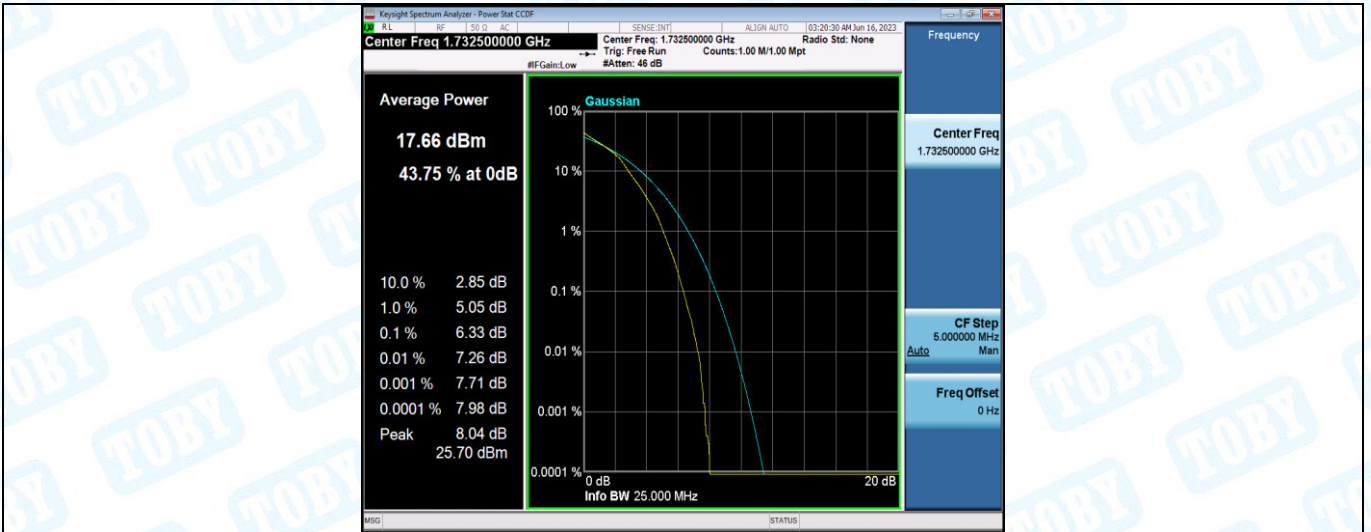

Band4-20MHz-16QAM-20175-27RB#0