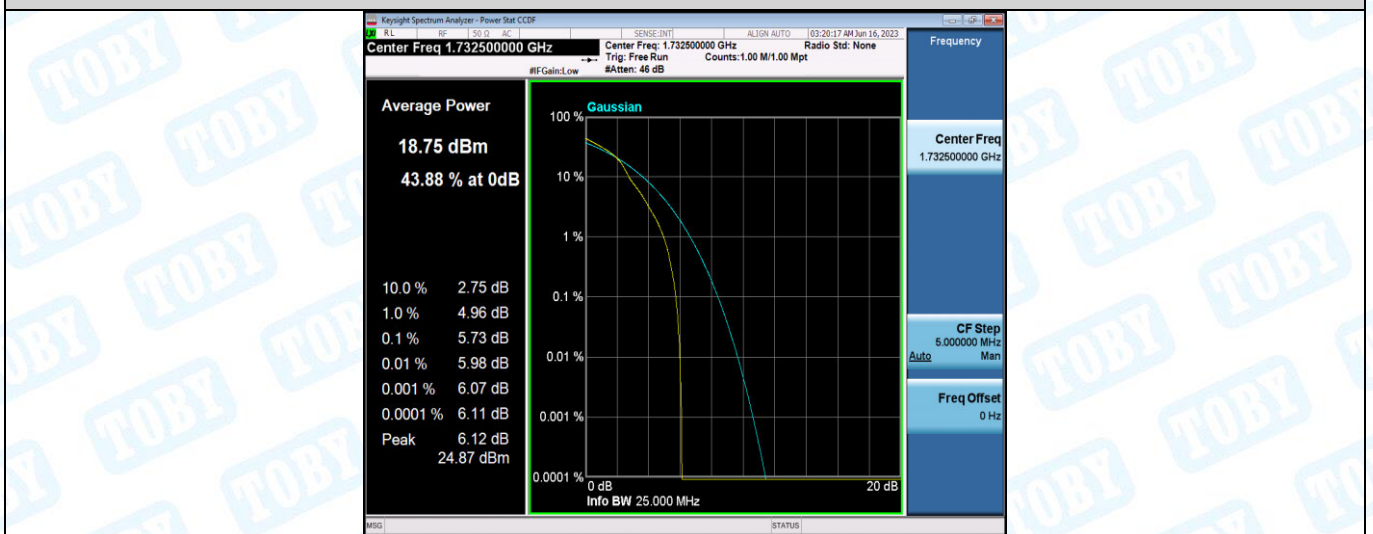

Band4-20MHz-16QAM-20175-1RB#0