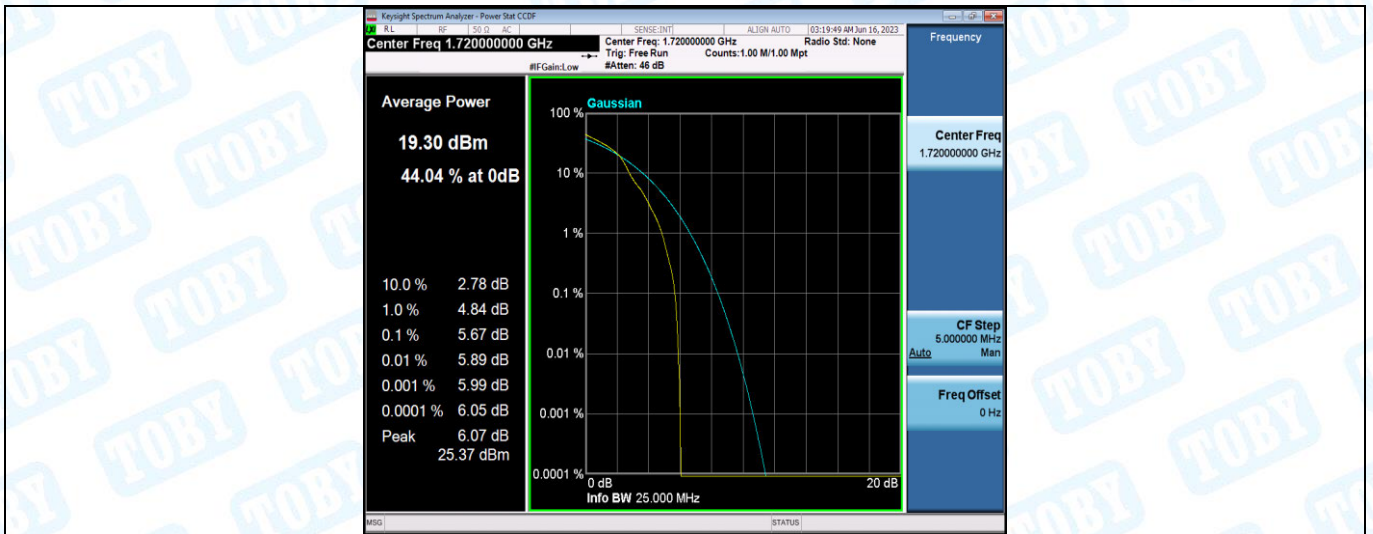

Band4-20MHz-16QAM-20050-1RB#0