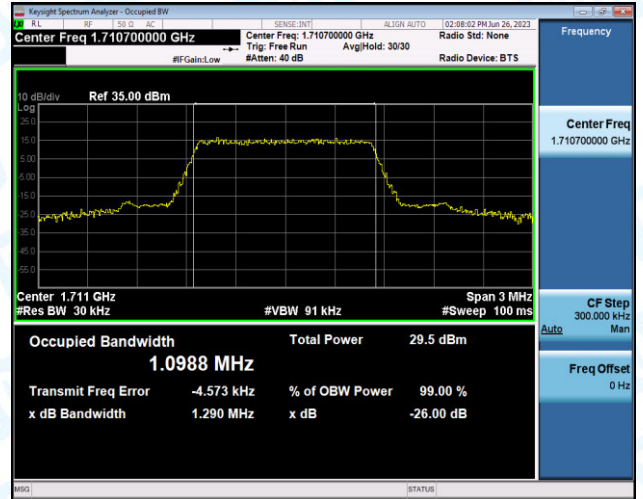

Band4-1.4MHz-16QAM-19957-6RB#0-PASS