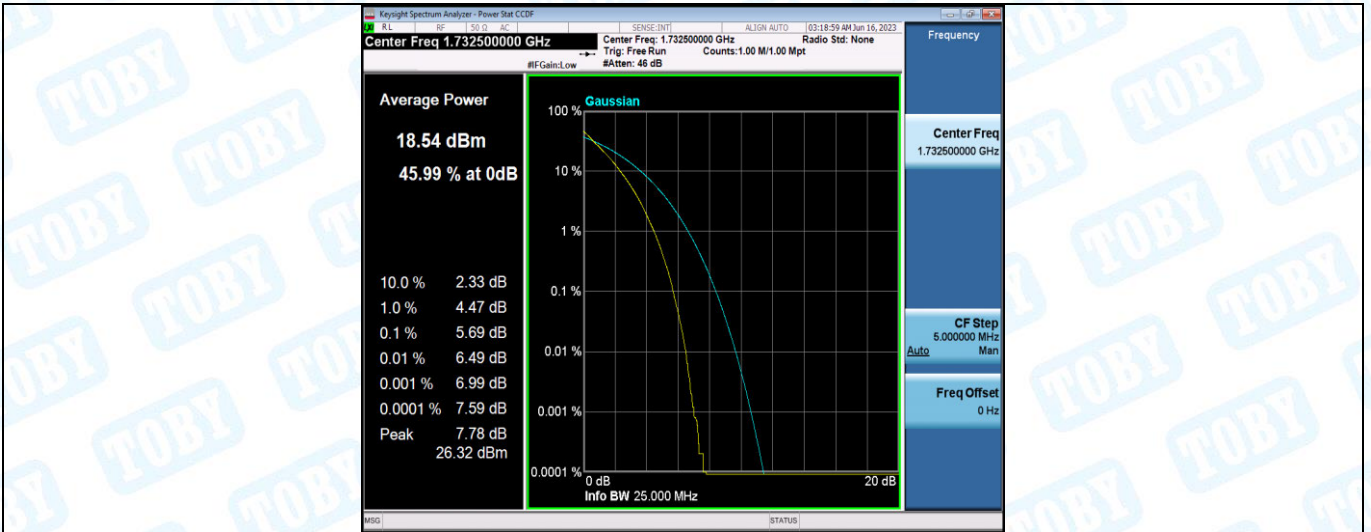

Band4-20MHz-QPSK-20175-100RB#0