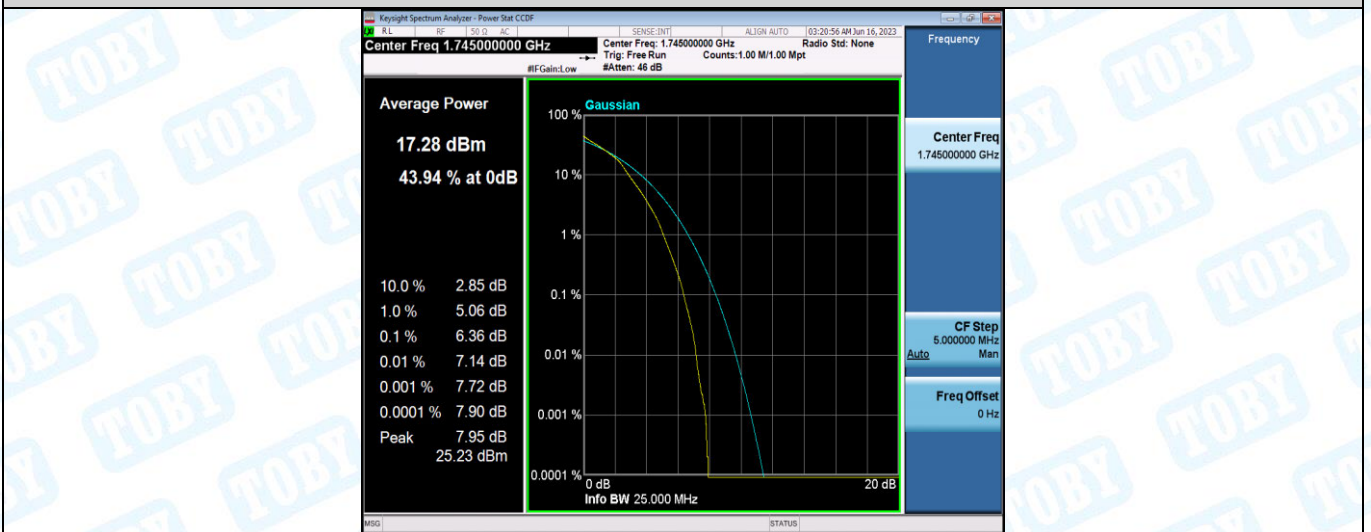

## Appendix C: 26dB Bandwidth and Occupied Bandwidth