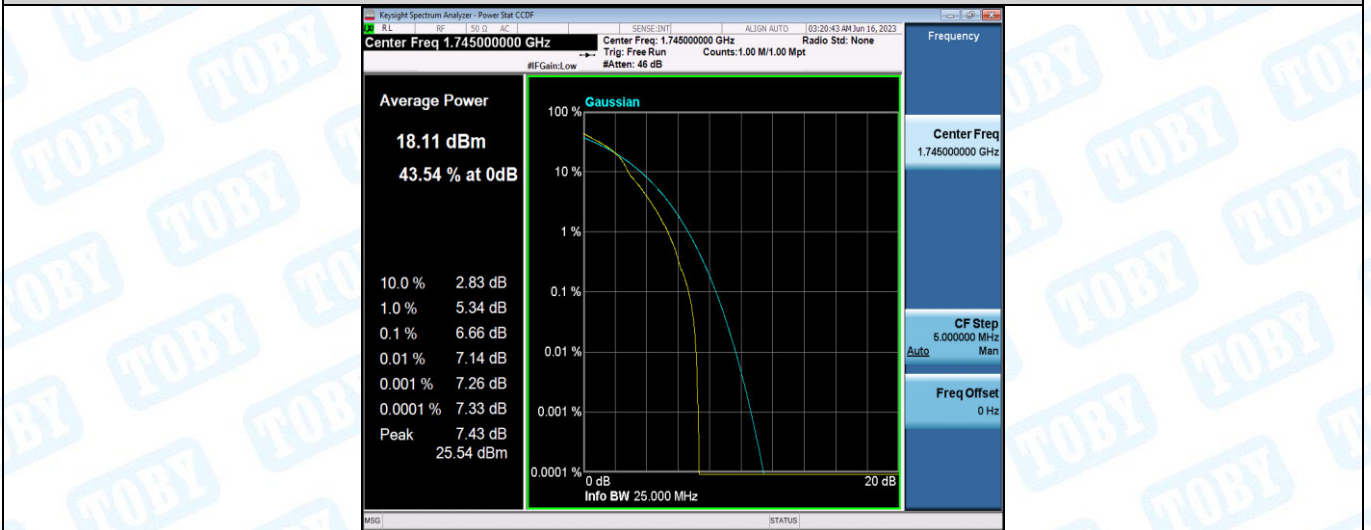

Band4-20MHz-16QAM-20300-1RB#0