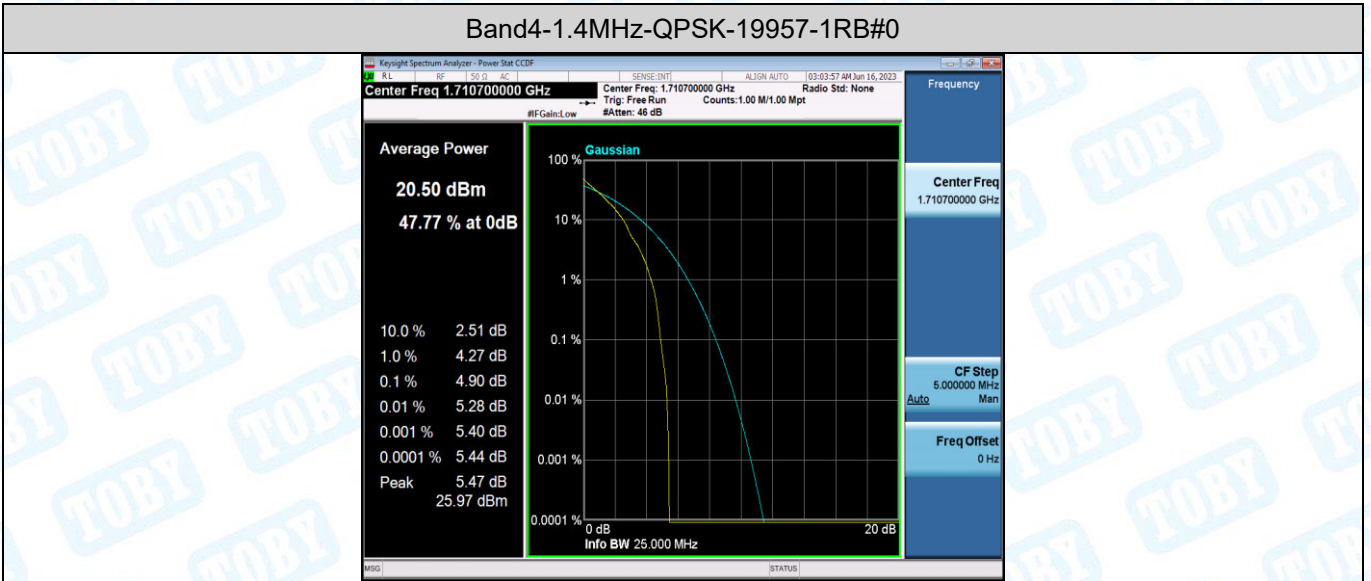

Test Graphs

Band4-1.4MHz-QPSK-19957-1RB#0