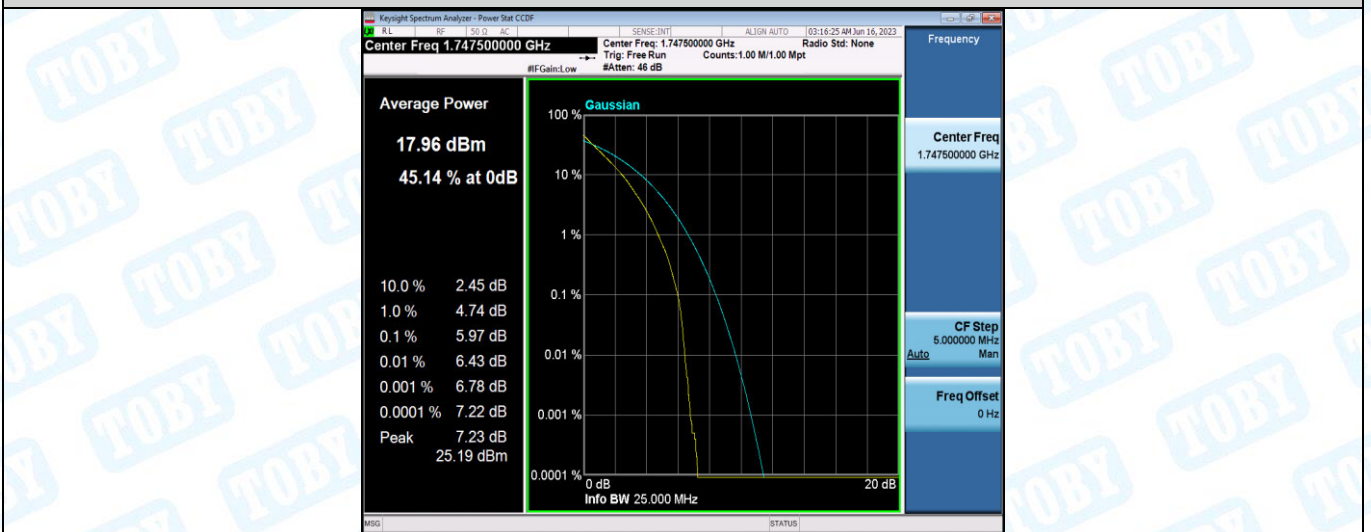

Band4-15MHz-QPSK-20025-75RB#0

Band4-15MHz-QPSK-20175-1RB#0

Band4-15MHz-QPSK-20175-75RB#0

Band4-15MHz-QPSK-20325-1RB#0

Band4-15MHz-QPSK-20325-75RB#0

Band4-15MHz-16QAM-20025-1RB#0

Band4-15MHz-16QAM-20025-27RB#0