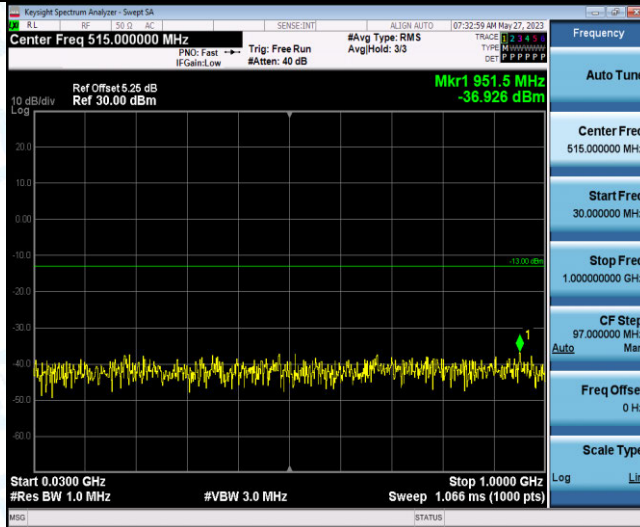

Band2	20MHz	16QAM	18900	1RB#0	Range2:1000~20000MHz	-33.97	PASS
Band2	20MHz	16QAM	19100	1RB#0	Range1:30~1000MHz	-35.37	PASS
Band2	20MHz	16QAM	19100	1RB#0	Range2:1000~20000MHz	-33	PASS

Test Graphs

Band2-1.4MHz-QPSK-18607-1RB#0-Range1:30~1000MHz