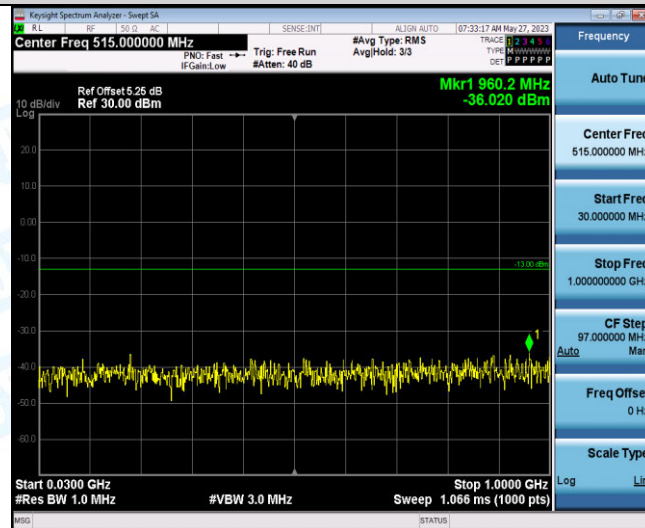

Band2-1.4MHz-16QAM-18607-1RB#0-Range1:30~1000MHz