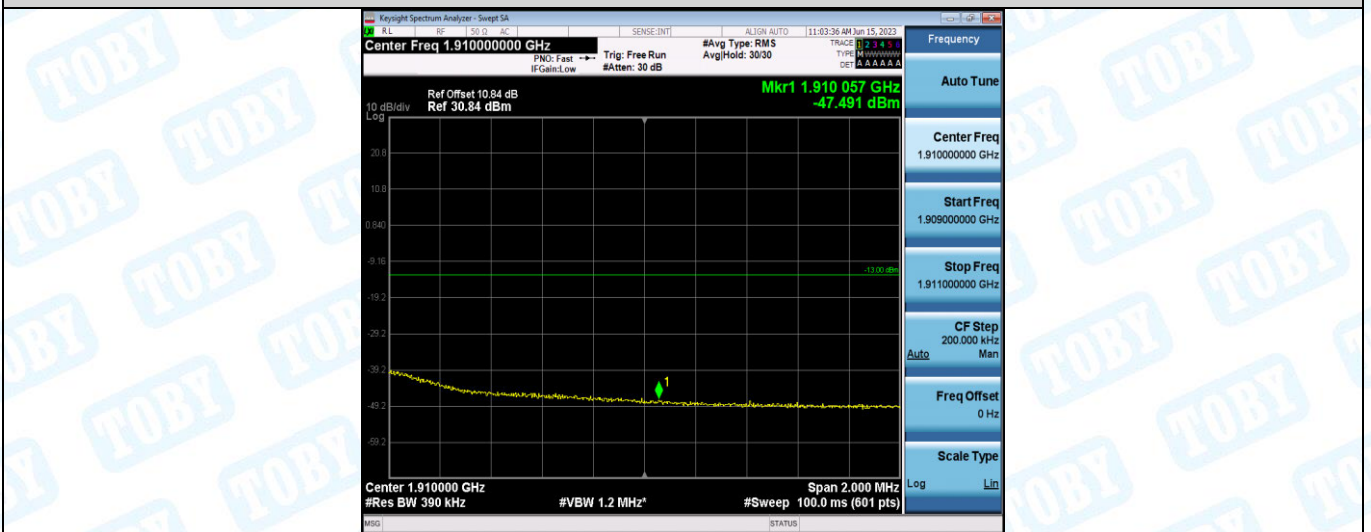

Band2-15MHz-16QAM-19125-27RB#0

Band2-20MHz-QPSK-18700-100RB#0

Band2-20MHz-QPSK-19100-100RB#0

Band2-20MHz-16QAM-18700-27RB#0

Band2-20MHz-16QAM-19100-27RB#0

Appendix E: Conducted Spurious Emission

Test Result