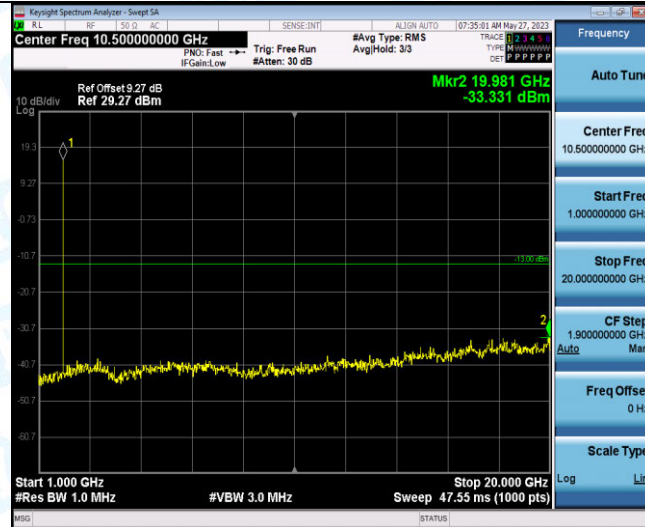

Band2-1.4MHz-16QAM-19193-1RB#0-Range:2:1000~2000MHz