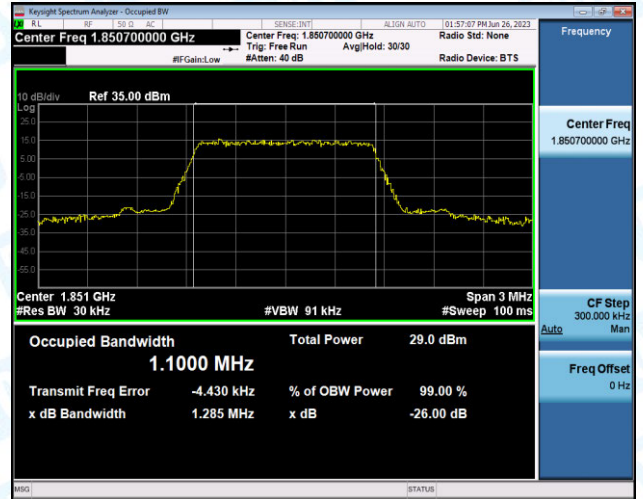

Band2-1.4MHz-16QAM-18607-6RB#0-PASS