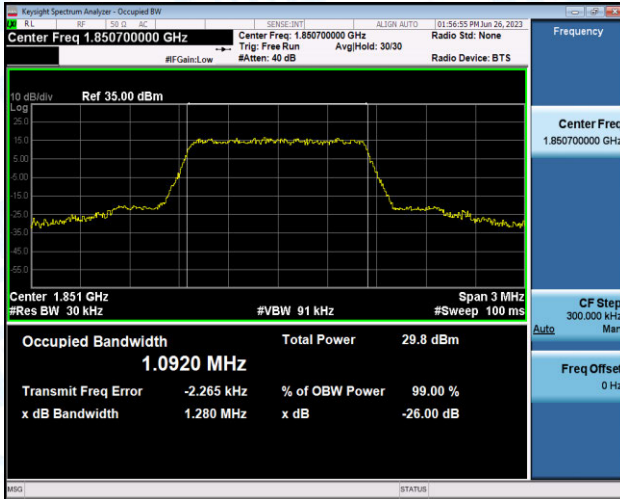

Test Test Graphs

Band2-1.4MHz-QPSK-18607-6RB#0-PASS