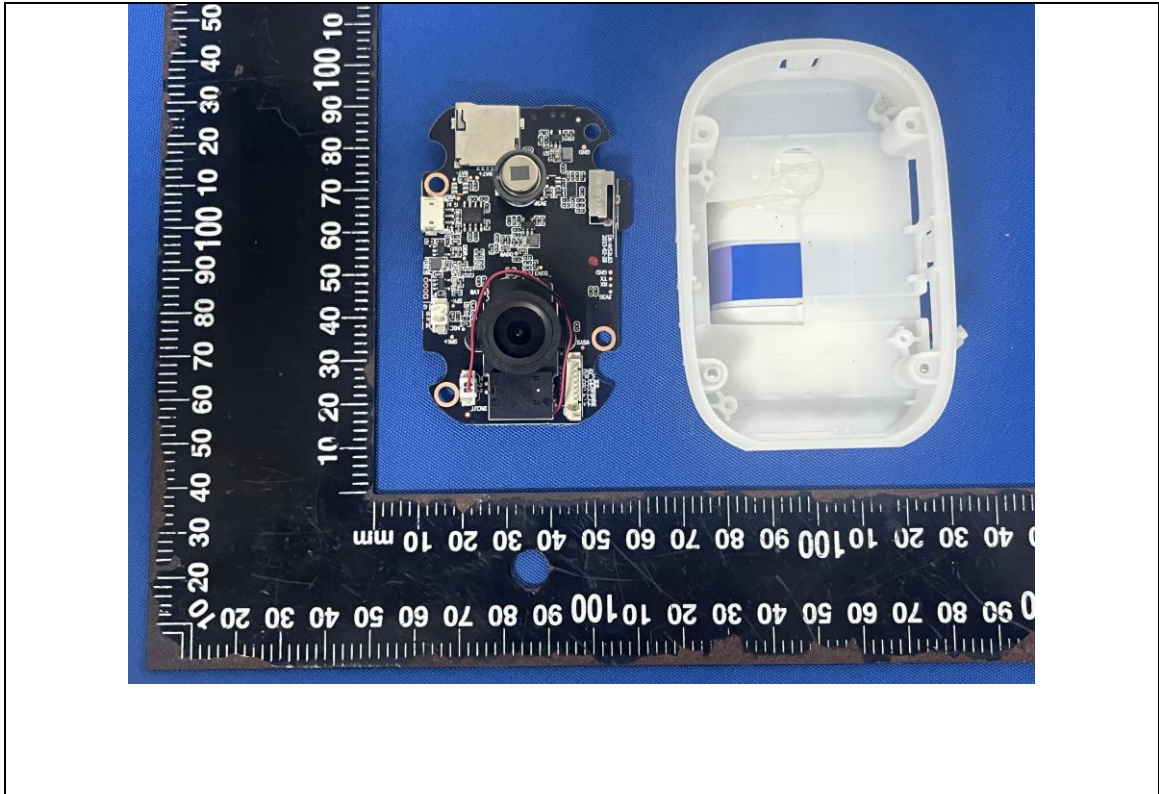

Product Name: Battery Camera

Test Model No.: D01

Internal photos

-----END-----