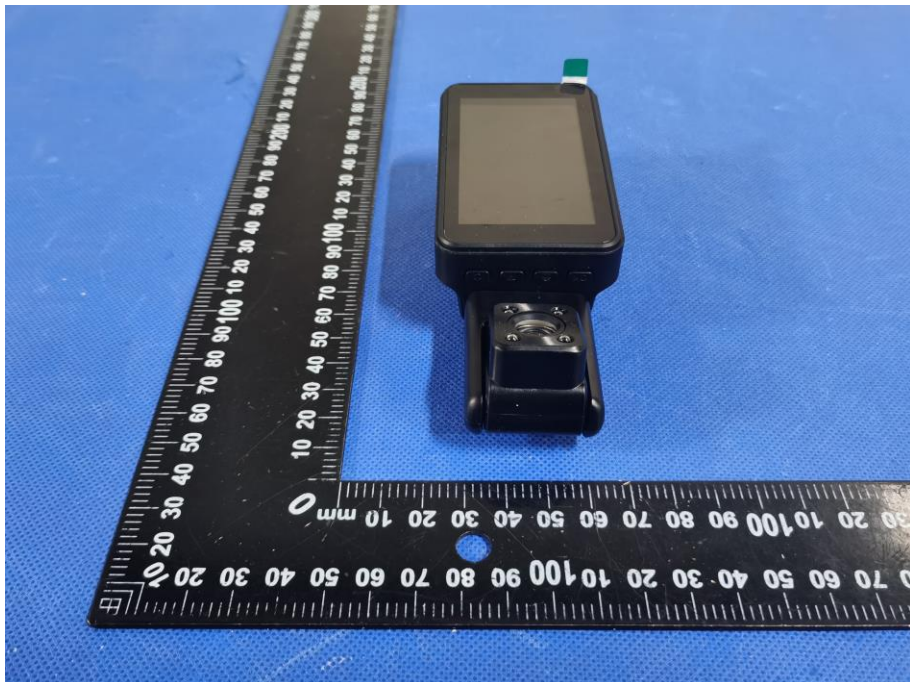

EUT PHOTO(External Photos)

Shenzhen DL Testing Technology Co., Ltd.

Shenzhen DL Testing Technology Co., Ltd.

***** END OF REPORT *****