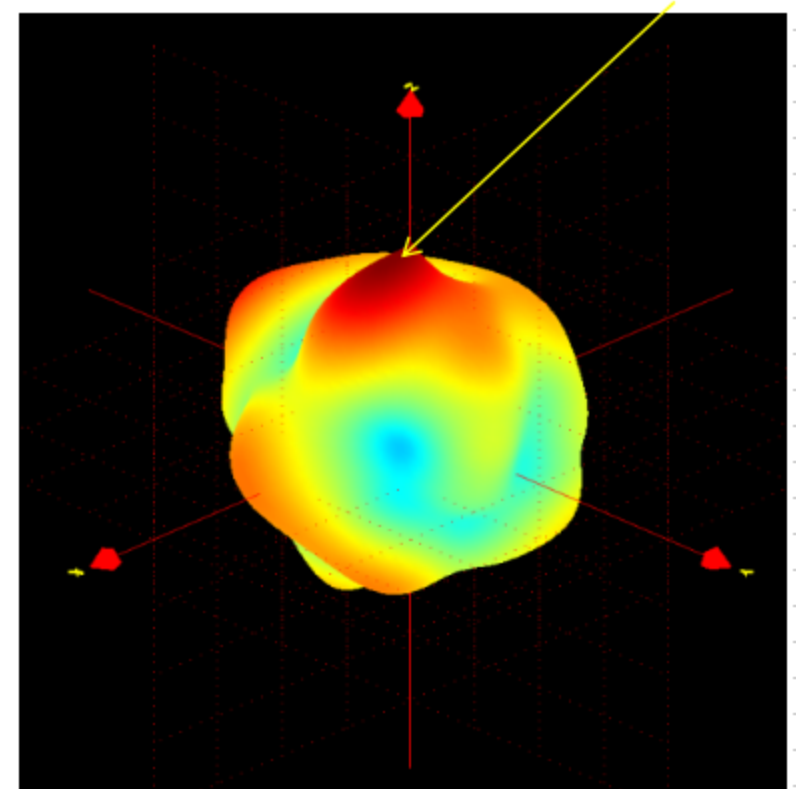

2500MHz -0.17dBi

Dimensions

BT+WIFI+GPS-ANT

LTE-ANT