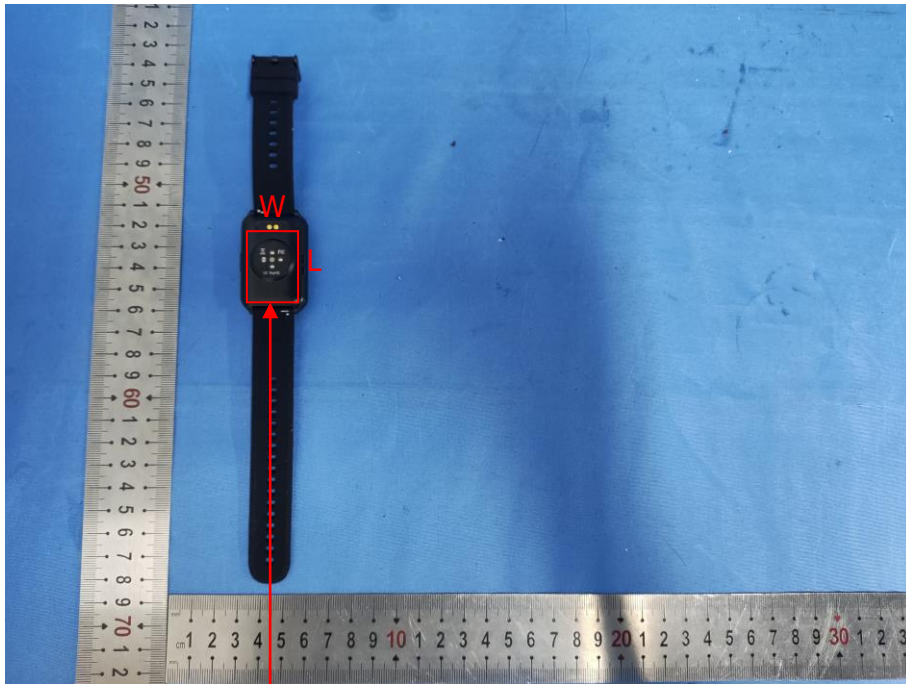

Label

Smart Watch

Model Name: H37

FCC ID: 2BB8O-H37

Size: L30mm * W15mm

1. The label is silk-screen on the sample