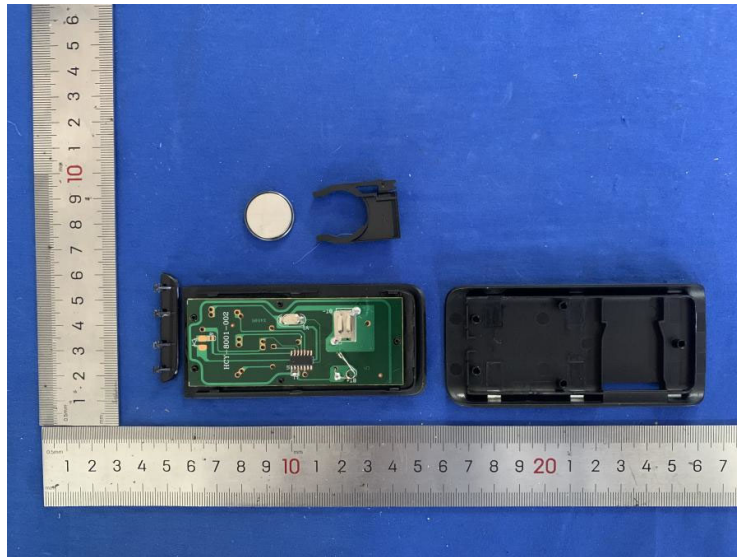

Internal photographs

FCC ID: 2BB88-S20

Antenna