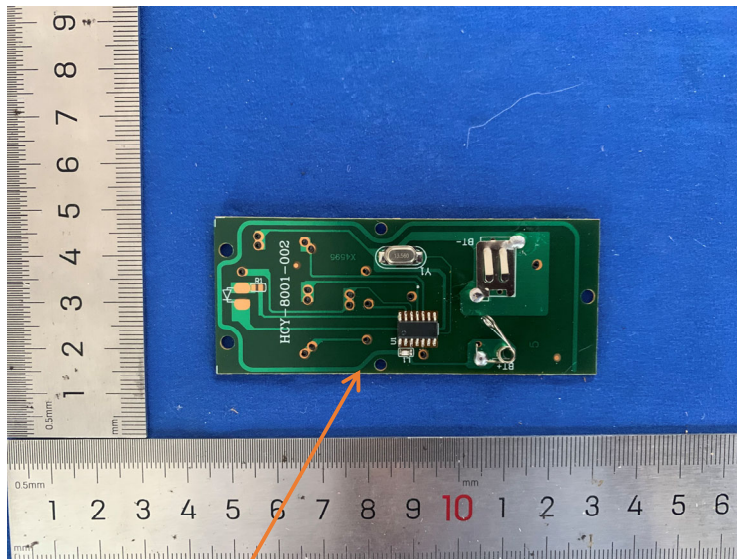

Internal photographs

FCC ID: 2BB88-S20

Antenna