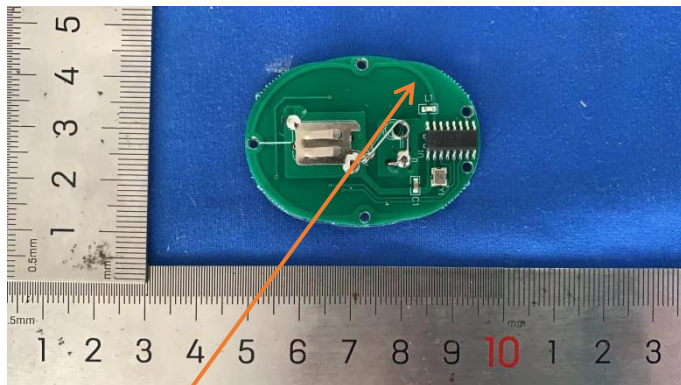

Internal photographs
FCC ID: 2BB88-JF-H-40J

Antenna