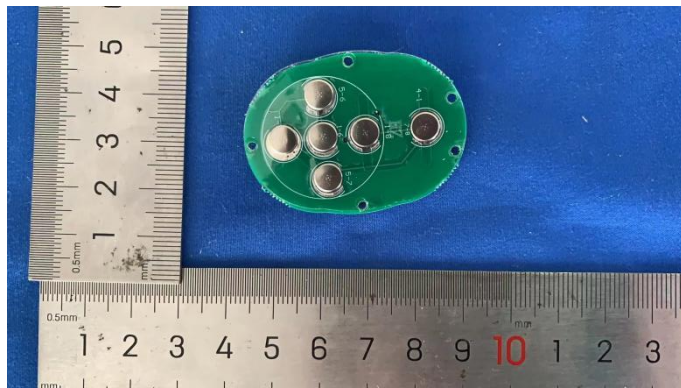

Internal photographs
FCC ID: 2BB88-JF-H-40J

Antenna