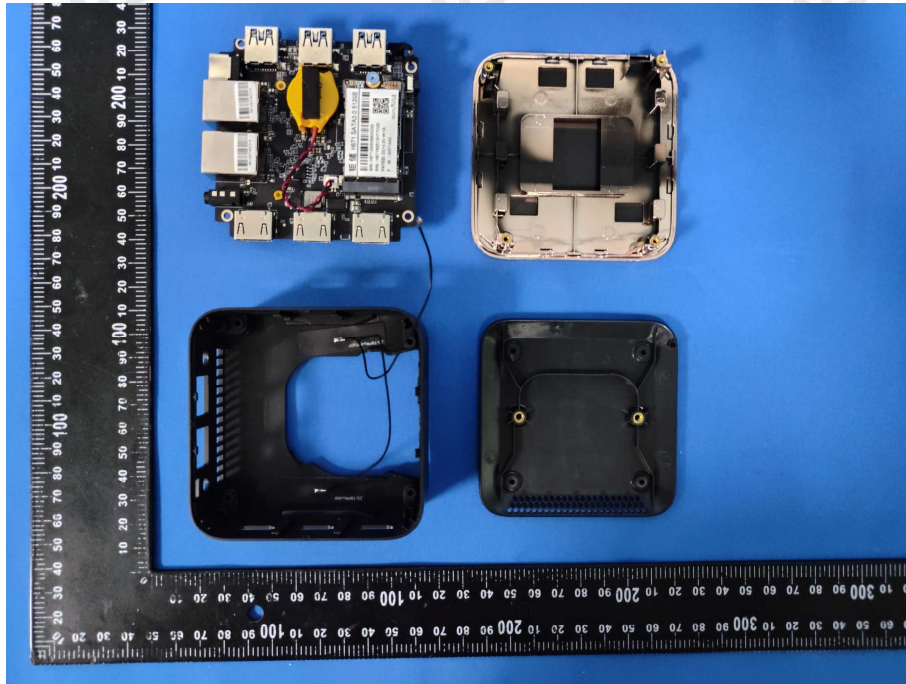

ZHONGHAN

FCC ID:2BB7B-T8PLUS

EUT PHOTOS Internal Photos

ZHONGHAN

FCC ID:2BB7B-T8PLUS

ZHONGHAN

FCC ID:2BB7B-T8PLUS