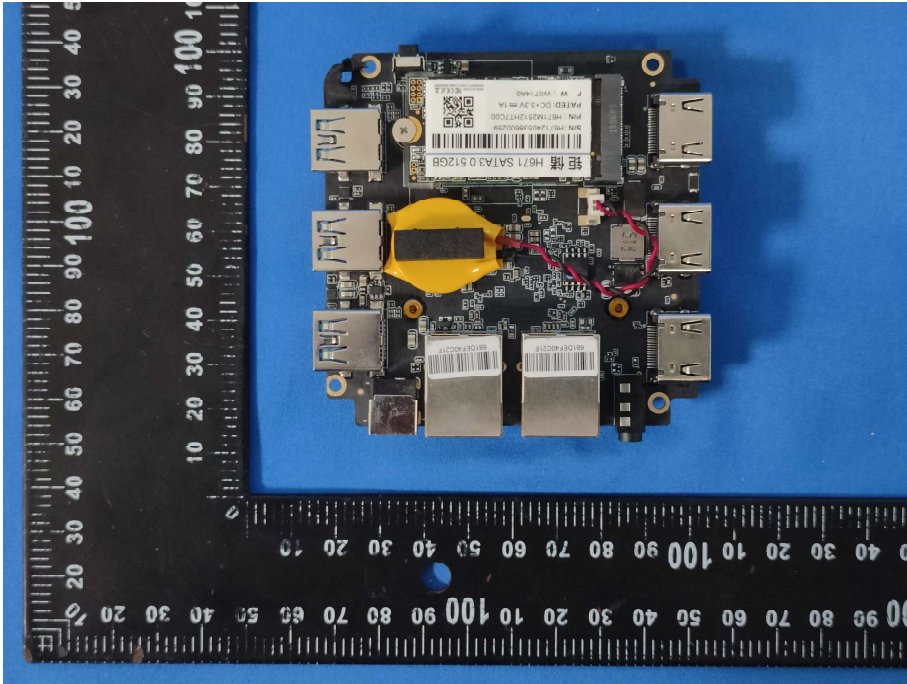

ZHONGHAN

FCC ID:2BB7B-T8PLUS

EUT PHOTOS Internal Photos

ZHONGHAN

FCC ID:2BB7B-T8PLUS

ZHONGHAN

FCC ID:2BB7B-T8PLUS