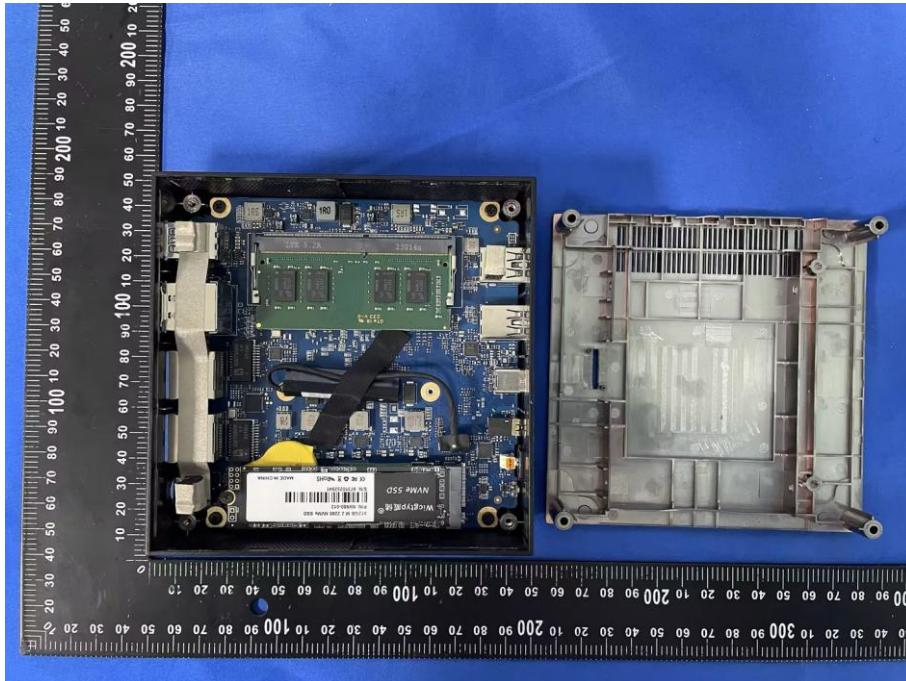

EUT PHOTOS(Internal Photos)

ZHONGHAN

FCC ID:2BB7B-AM02

ZHONGHAN

FCC ID:2BB7B-AM02

ZHONGHAN

FCC ID:2BB7B-AM02

ZHONGHAN