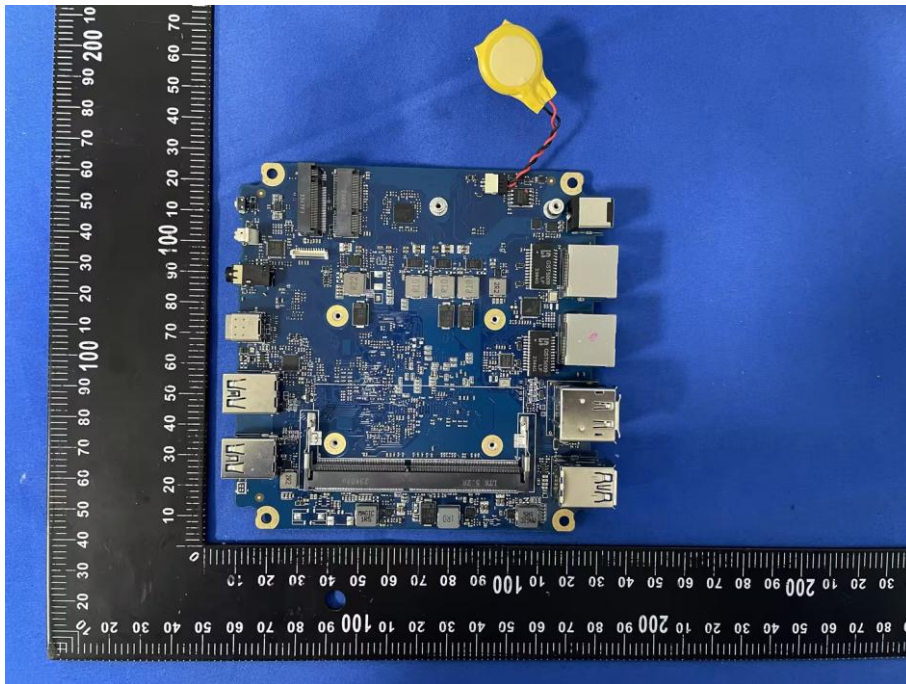

EUT PHOTOS(Internal Photos)

ZHONGHAN

FCC ID:2BB7B-AM02

ZHONGHAN

FCC ID:2BB7B-AM02

ZHONGHAN

FCC ID:2BB7B-AM02

ZHONGHAN