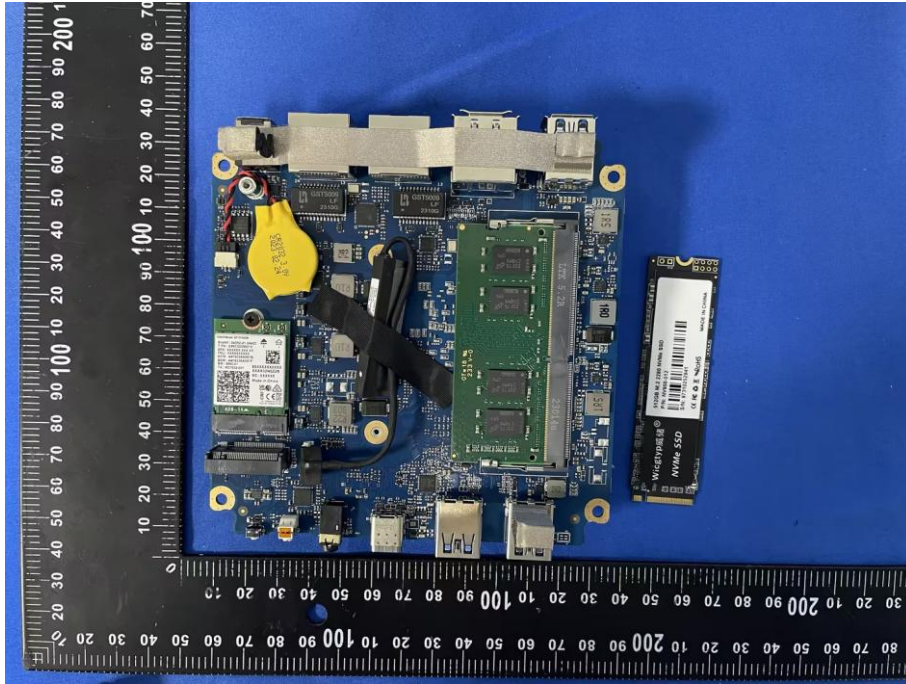

EUT PHOTOS(Internal Photos)

ZHONGHAN

FCC ID:2BB7B-AM02

ZHONGHAN

FCC ID:2BB7B-AM02

ZHONGHAN

FCC ID:2BB7B-AM02

ZHONGHAN