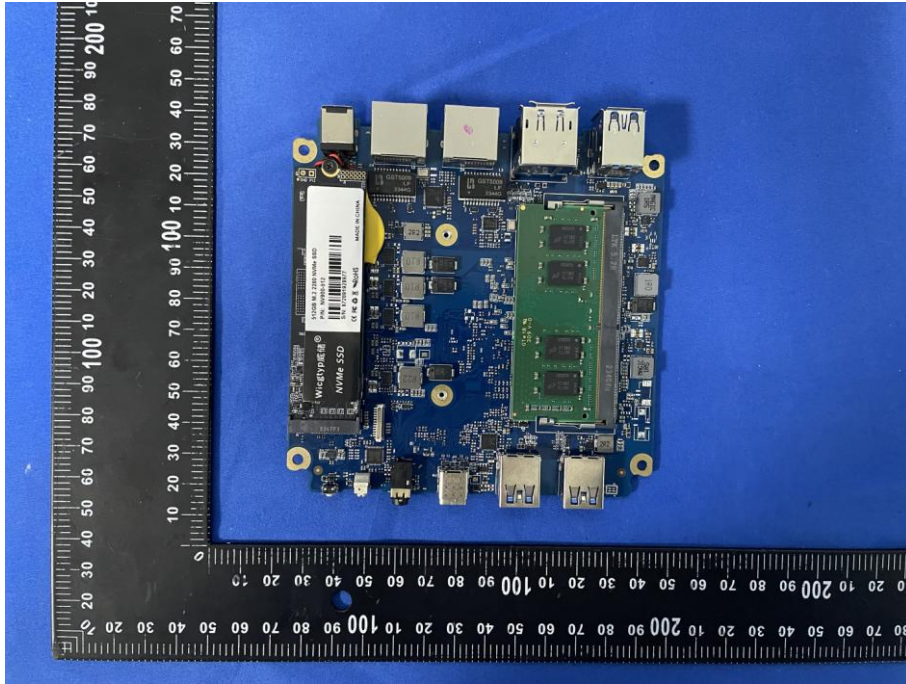

EUT PHOTOS(Internal Photos)

ZHONGHAN

FCC ID:2BB7B-AM02

ZHONGHAN

FCC ID:2BB7B-AM02

ZHONGHAN

FCC ID:2BB7B-AM02

ZHONGHAN