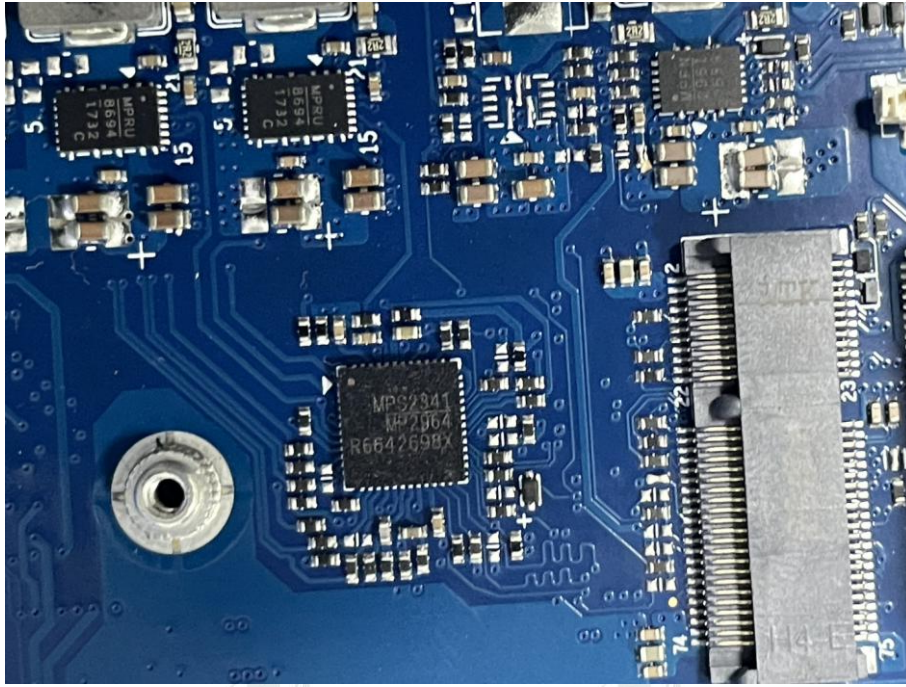

EUT PHOTOS(Internal Photos)

ZHONGHAN

FCC ID:2BB7B-AM02

ZHONGHAN

FCC ID:2BB7B-AM02

ZHONGHAN

FCC ID:2BB7B-AM02

ZHONGHAN