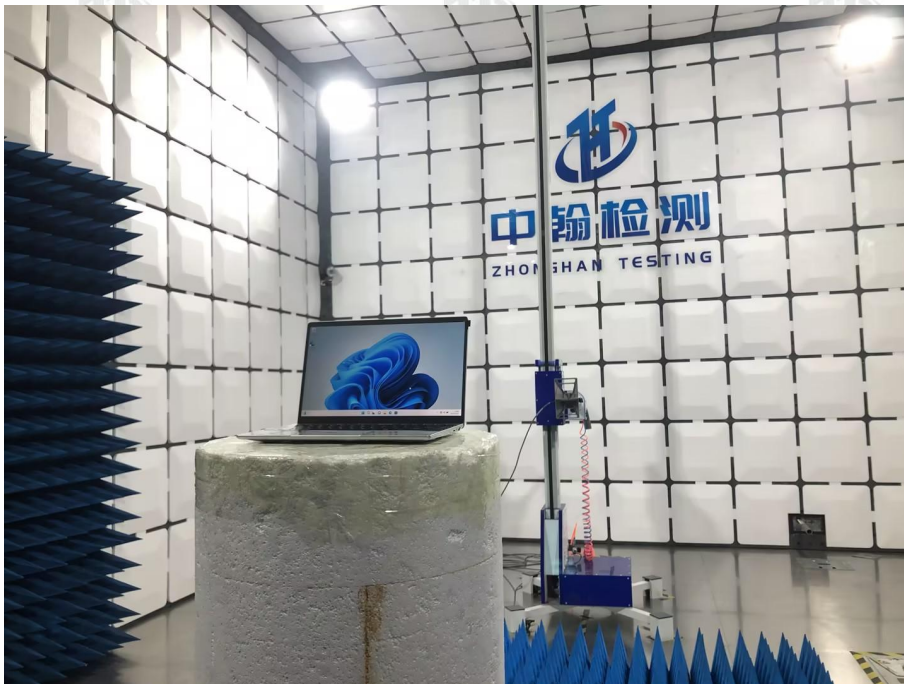

ZHONGHAN

FCC ID : 2BB7B-A14

EUT TEST PHOTOS

ZHONGHAN

FCC ID : 2BB7B-A14

***** END OF REPORT *****