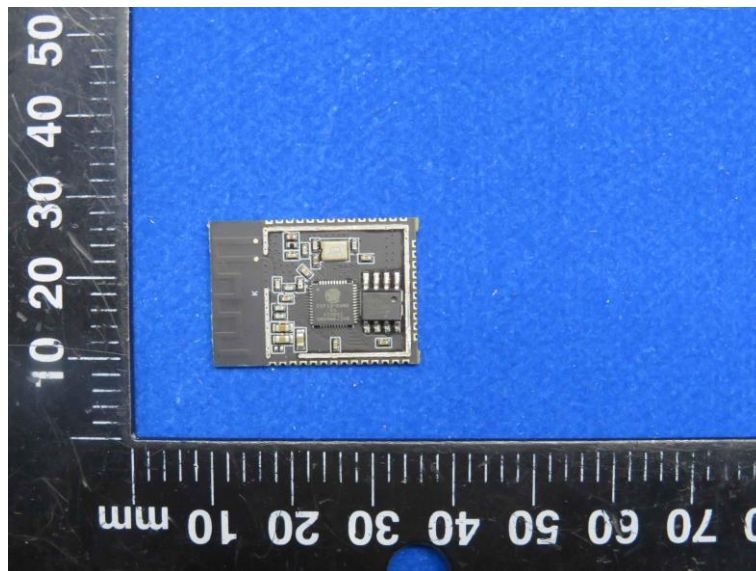

Product Name: WiFi&BLE Module
Model No.: ESP-WROOM-32E

EUT Constructional Details

Internal Photo

-----End-----