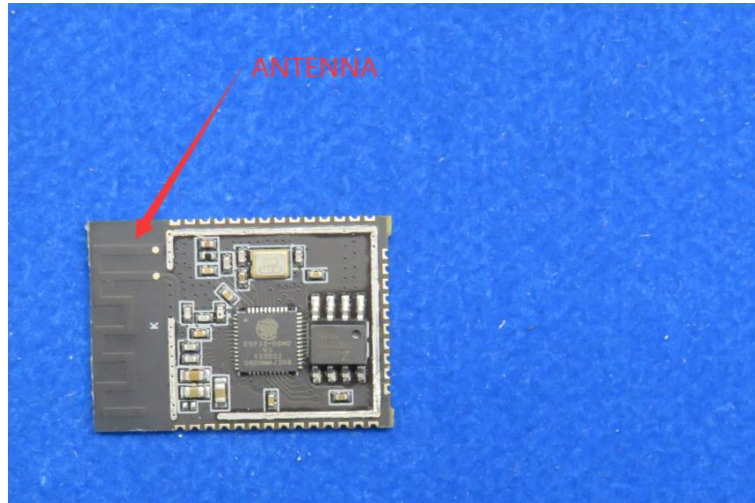

Product Name: WiFi&BLE Module
Model No.: ESP-WROOM-32E

EUT Constructional Details

Internal Photo

-----End-----