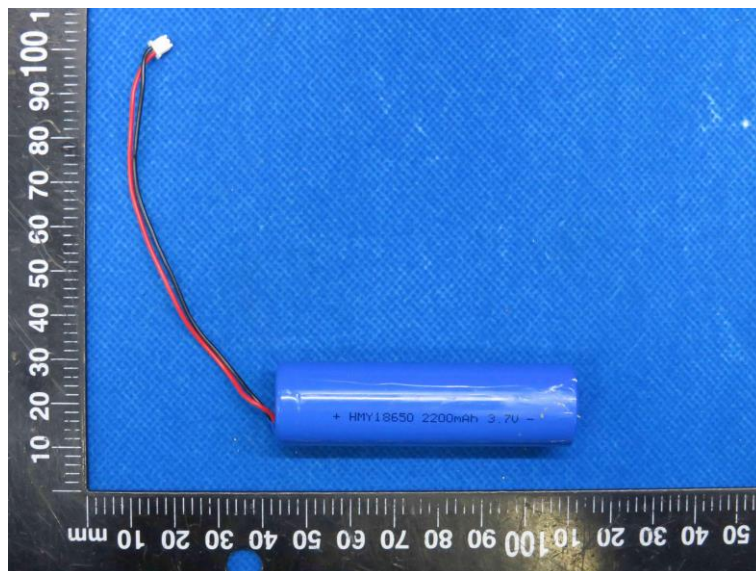

Product Name: Bluetooth music mood light

Model No.: S1

## EUT Constructional Details

### Internal Photo

-----End-----