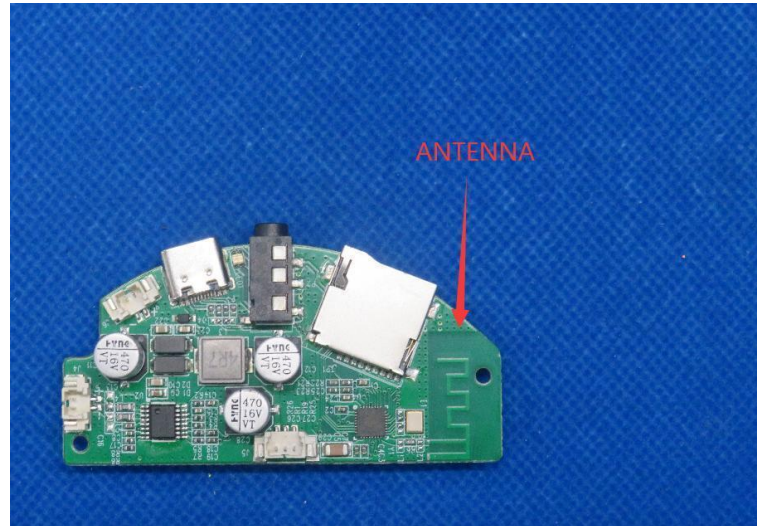

-----End-----