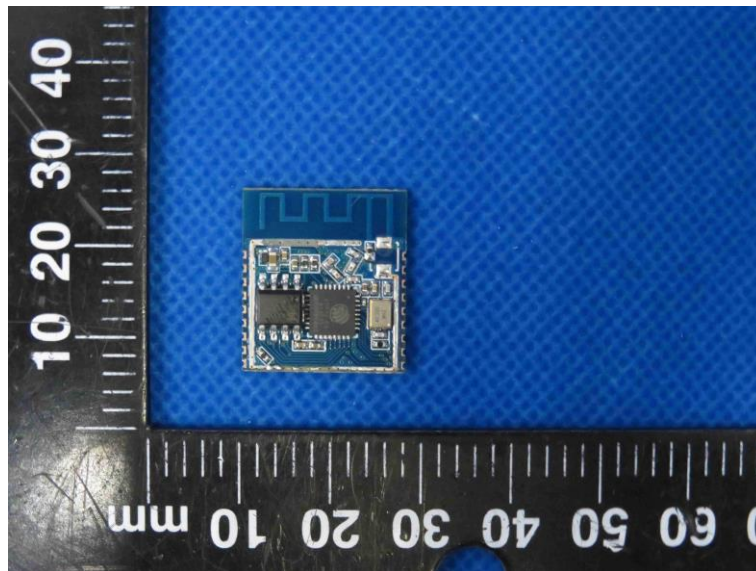

Product Name: WiFi&BLE Module

Model No.: ESP-C20

EUT Constructional Details

Internal Photo

-----End-----