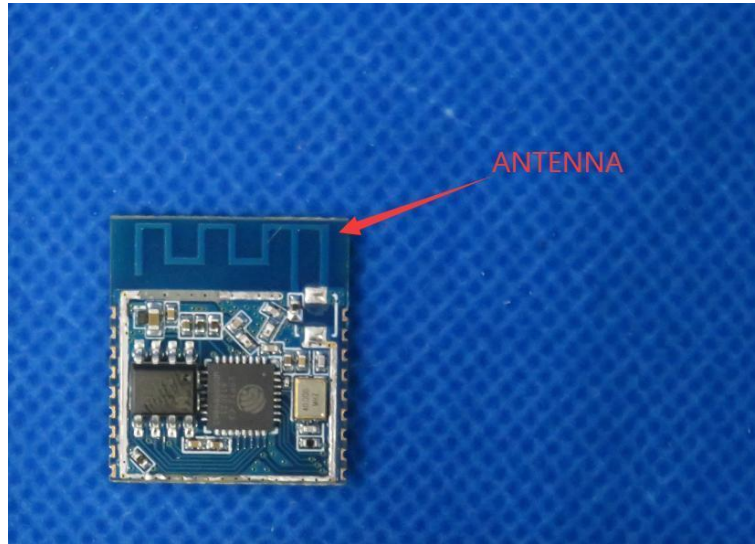

Product Name: WiFi&BLE Module

Model No.: ESP-C20

EUT Constructional Details

Internal Photo

-----End-----