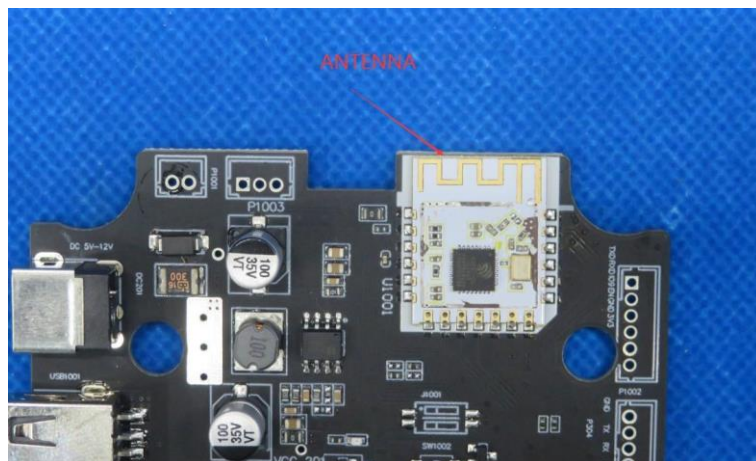

Product Name: HDMI TV background mood light
Model No.: CF-11

EUT Constructional Details

Internal Photo

-----End-----