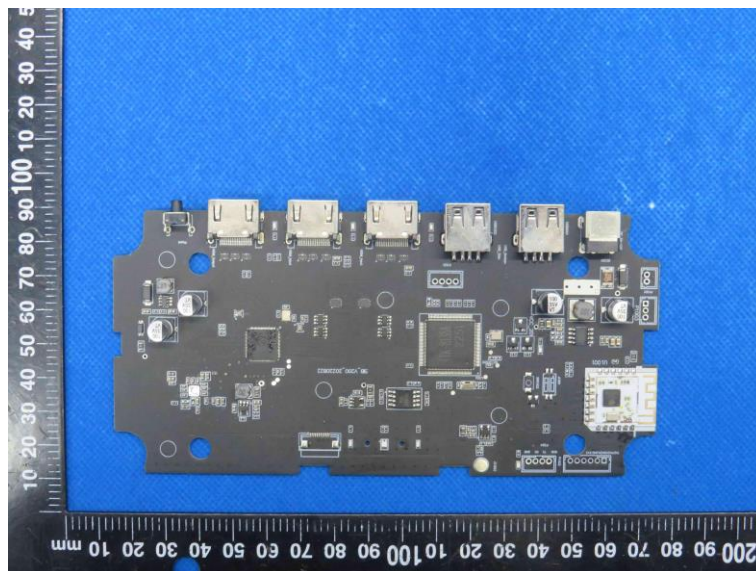

Product Name: HDMI TV background mood light
Model No.: CF-11

EUT Constructional Details

Internal Photo

-----End-----