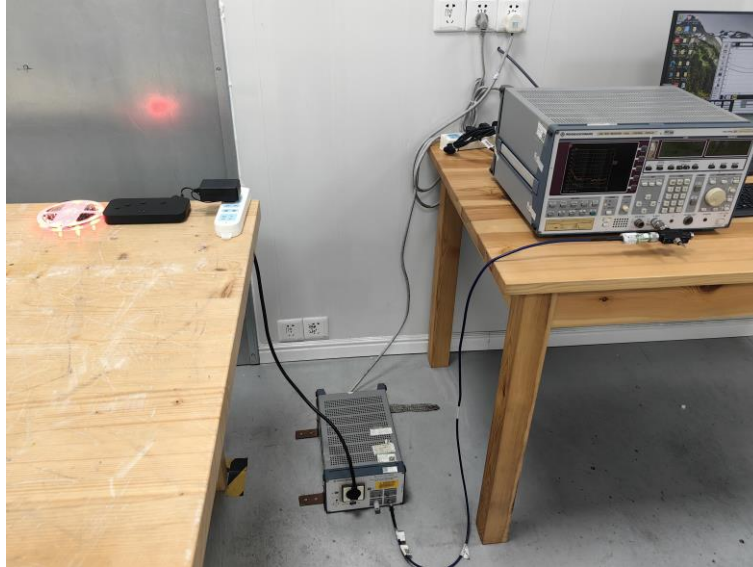

Product Name: HDMI TV background mood light
Model No.: CF-11

Test Setup Photo

Radiated Emission

Conducted Emission

-----End-----