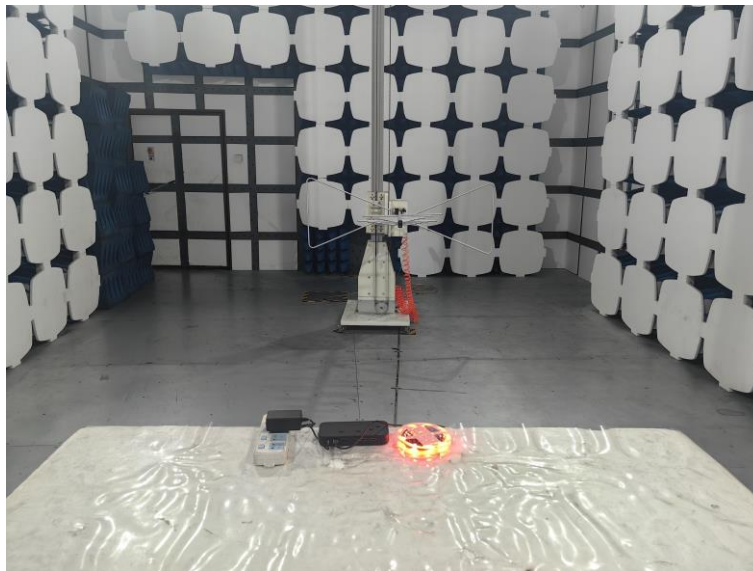

Product Name: HDMI TV background mood light
Model No.: CF-11

Test Setup Photo

Radiated Emission

Conducted Emission

-----End-----