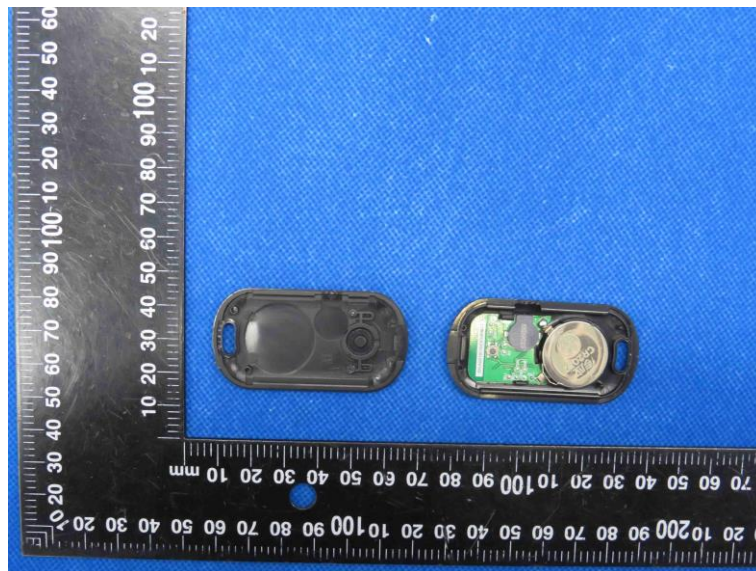

Product Name: Find My Locator

Model No.: AIYATO-L1

EUT Constructional Details

Internal Photo

-----End-----