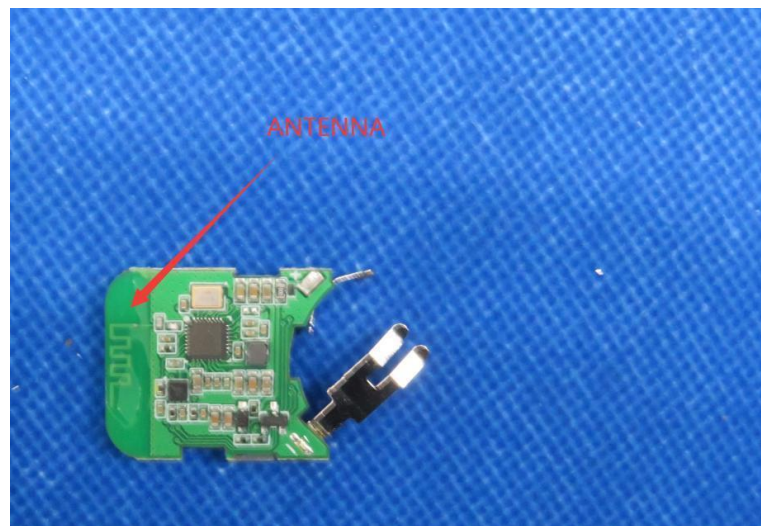

Product Name: Find My Locator

Model No.: AIYATO-L1

EUT Constructional Details

Internal Photo

-----End-----