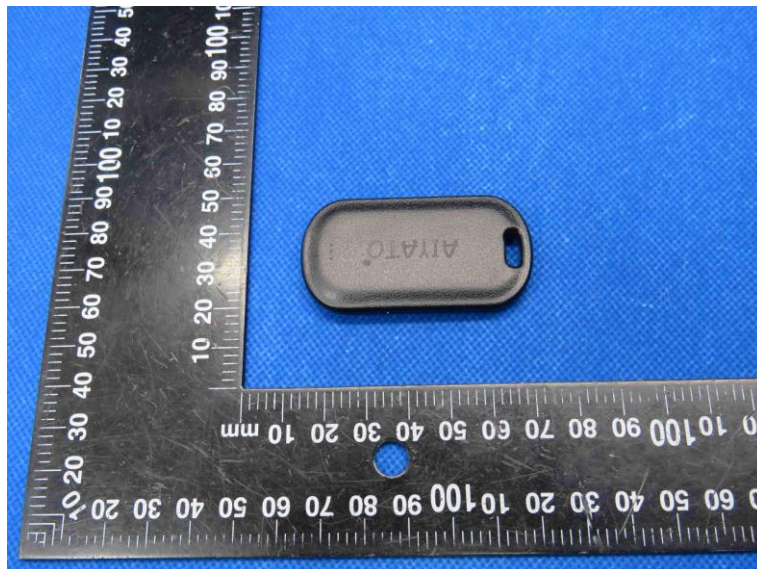

Product Name: Find My Locator

Model No.: AIYATO-L1

### External Photo

-----End-----