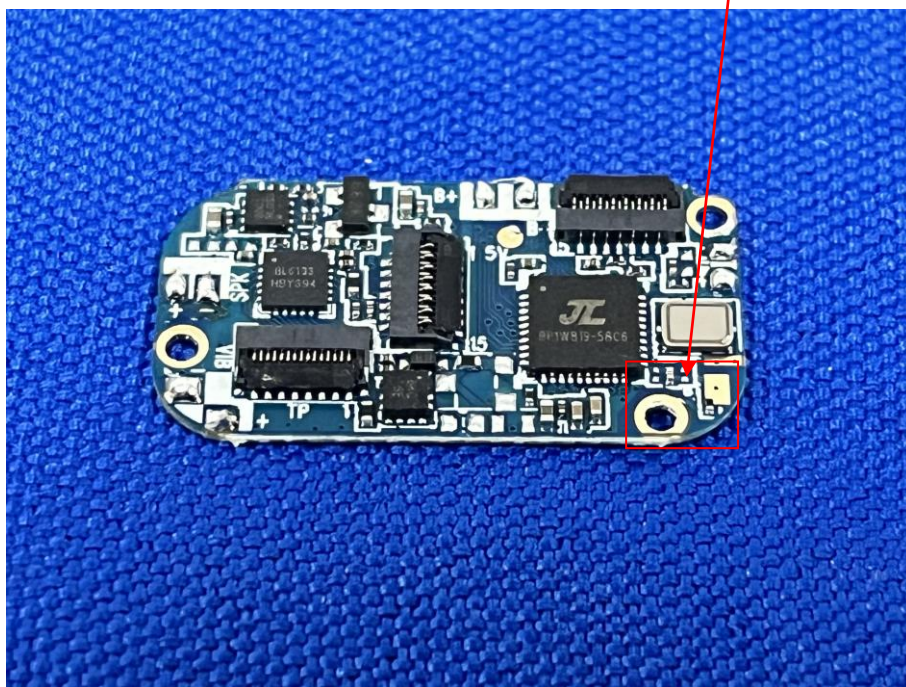

Model: TB39

Model: TB39

BT Antenna

Model: TB39

Model: TB39