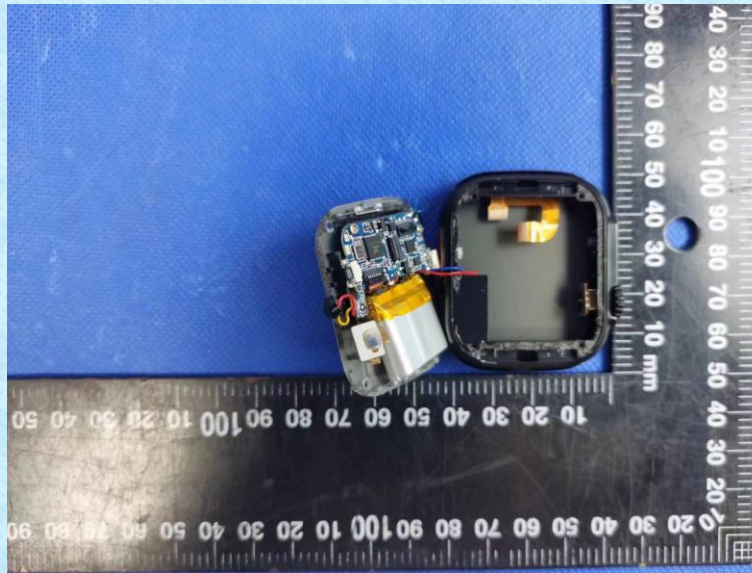

Product Name: Smart Watch

Test Model No.: TB36B-w

EUT Constructional Details

Antenna

-----End-----