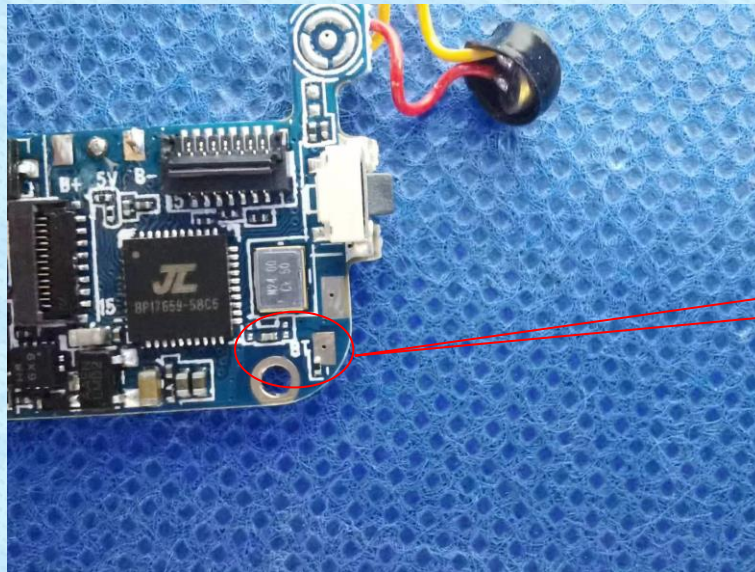

Product Name: Smart Watch

Test Model No.: TB36B-w

EUT Constructional Details

Antenna

-----End-----