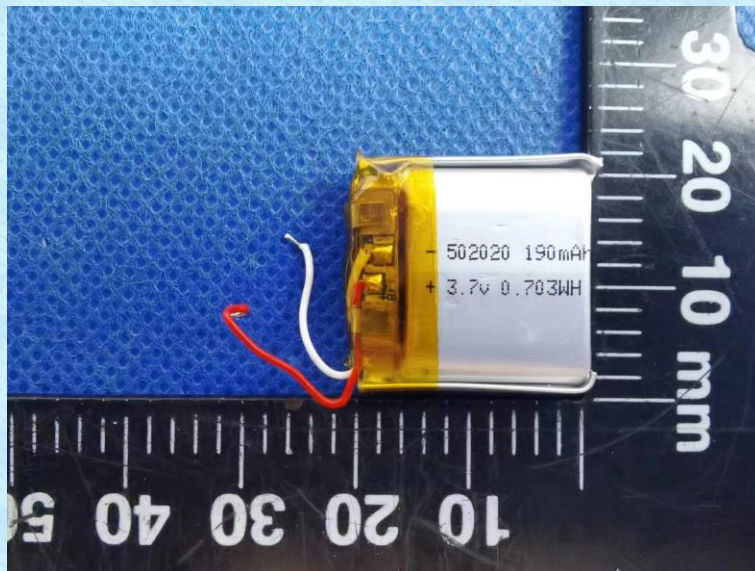

Product Name: Smart Watch

Test Model No.: TB36B-w

EUT Constructional Details

Antenna

-----End-----