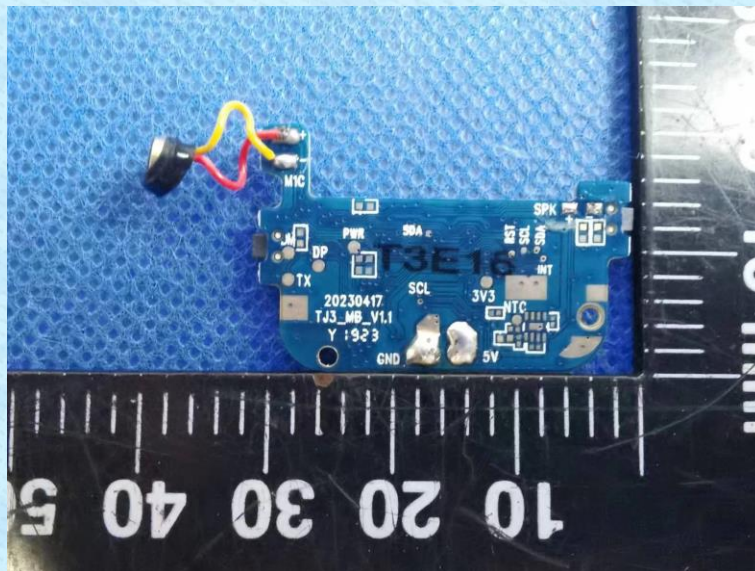

Product Name: Smart Watch

Test Model No.: TB36B-w

EUT Constructional Details

Antenna

-----End-----