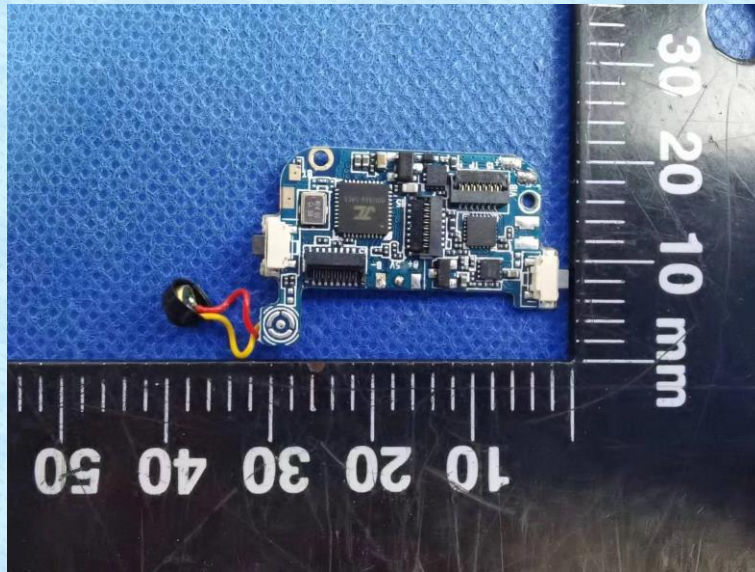

Product Name: Smart Watch

Test Model No.: TB36B-w

EUT Constructional Details

Antenna

-----End-----