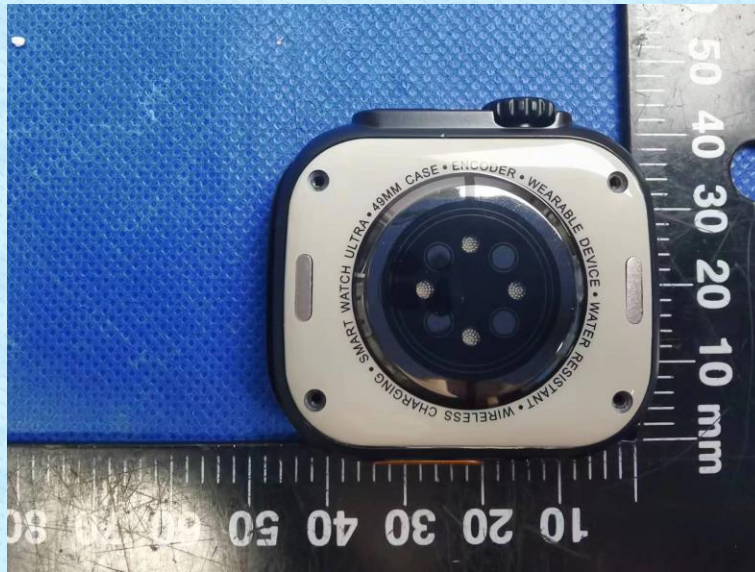

Product Name: Smart Watch

Test Model No.: TB36B-w

EUT Constructional Details

-----End-----