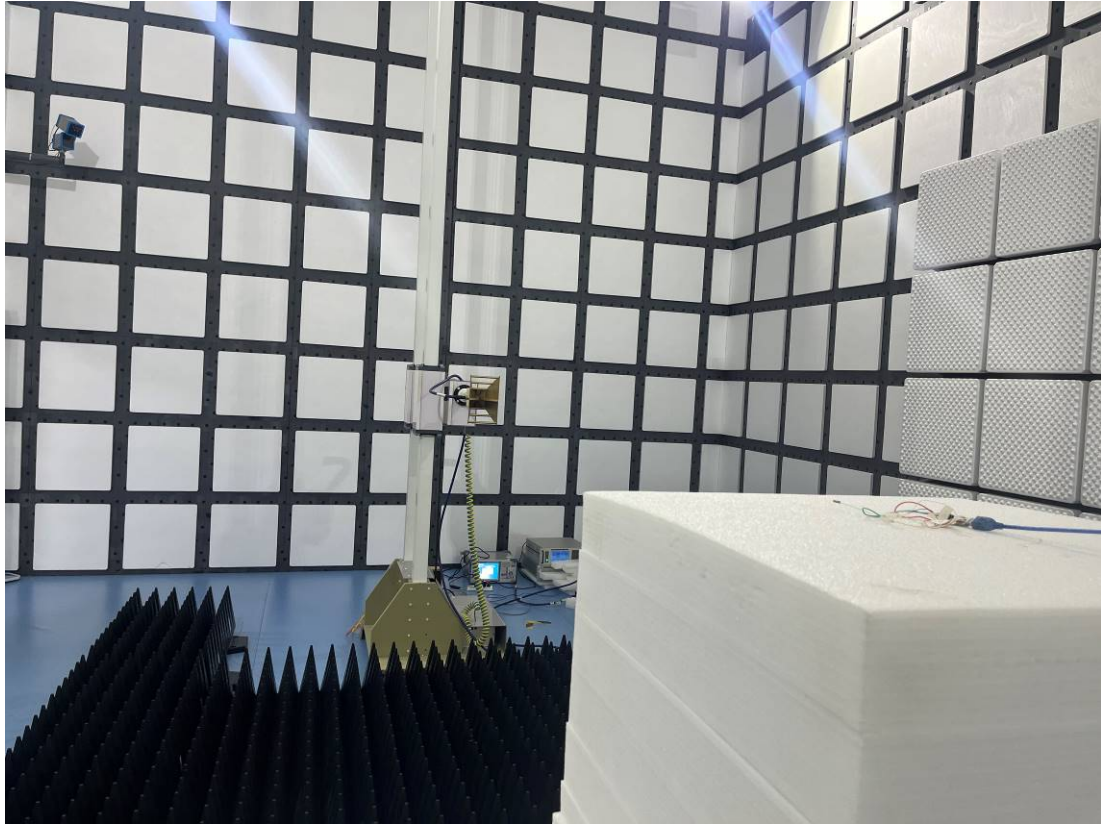

EUT SETUP PHOTOS

CE-Front View

CE-Side View

RE Front View(9kHz~30MHz)

RE Back View(9kHz~30MHz)

RE-Front View(30MHz~1GHz)

RE-Back View(30MHz~1GHz)

RE-Front View(1 GHz -3 GHz)

RE-Back View(1 GHz -3 GHz)

RE-Front View (3 GHz-18 GHz)

RE-Back View (3 GHz-18 GHz)

RE-FrontView (18 GHz-25 GHz)

RE-Back View (18 GHz-25 GHz)