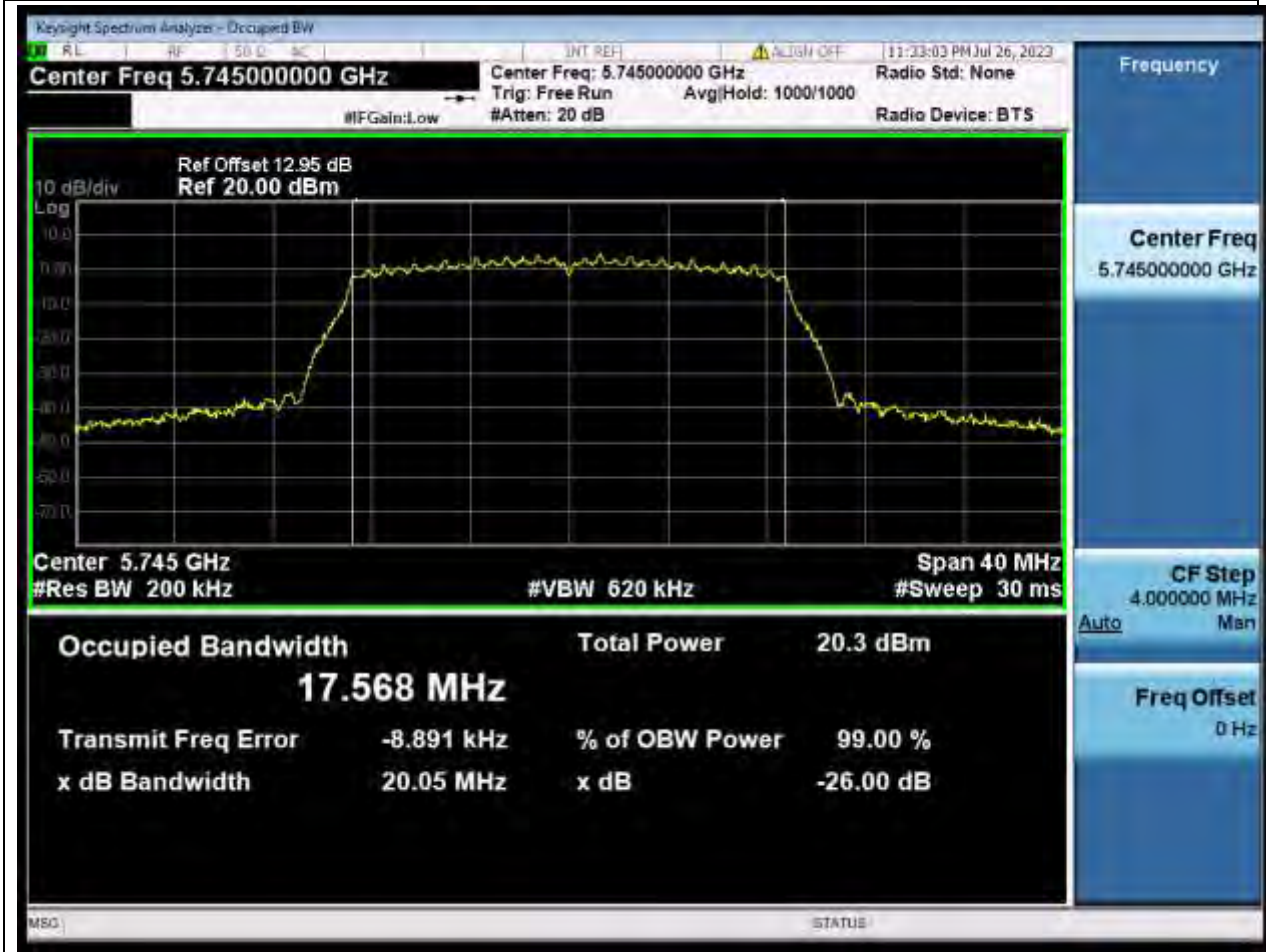

23. 802.11ac_20M_U-NII-3_L

23.1. A.2-26dB Bandwidth(NTNV)

Center Frequency (MHz)	XdB Down	RBW (MHz)	Detector	Limit (MHz)	XdB BandWidth (MHz)	Verdict
5745	26	0.2	Peak	0	20.048652	Unknow