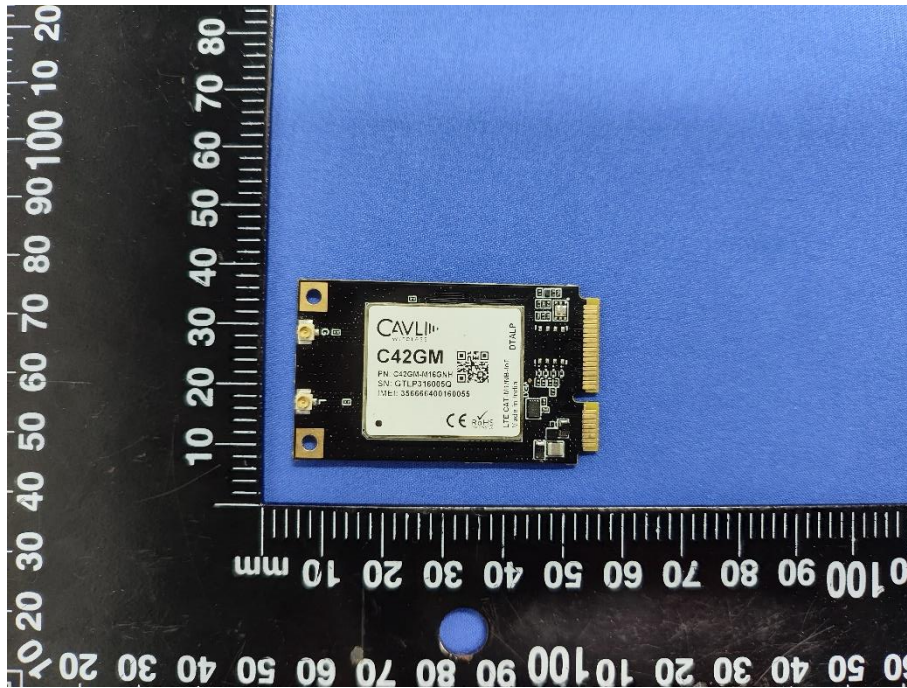

EUT INTERNAL PHOTOS

MAIN BOARD TOP VIEW (WITH SHIELDING)

MAIN BOARD TOP VIEW (WITHOUT SHIELDING)

MAIN BOARD REAR VIEW

--BLANK BELOW--