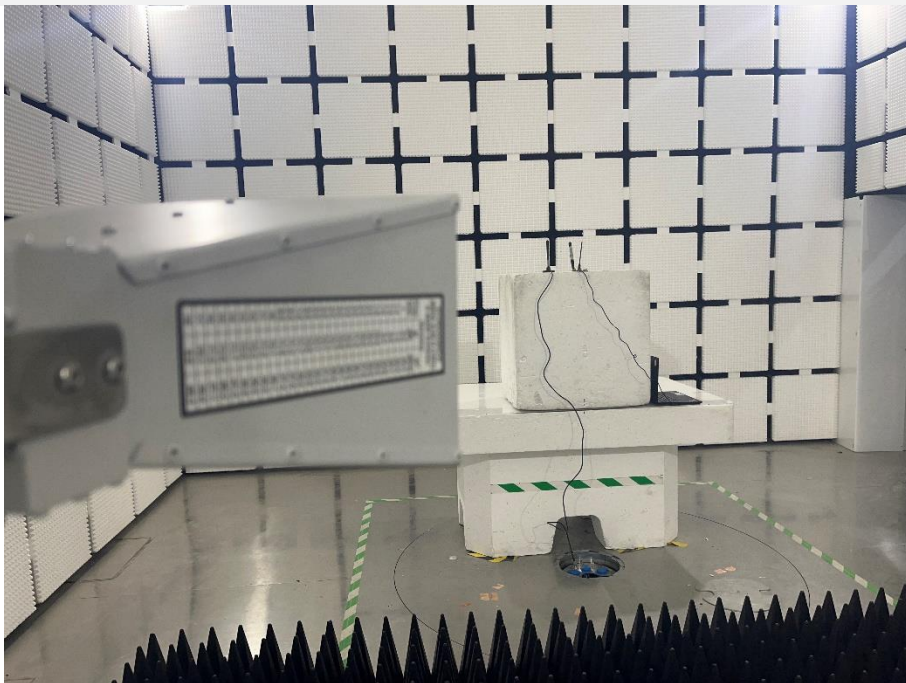

ANNEX B TEST SETUP PHOTOS

1 Radiated Test Photo

30 MHz-1 GHz for WWAN

Above 1GHz for WWAN

Close-Up for WWAN

2 Conducted Test Photo

Conducted Test For WWAN

--BLANK BELOW--