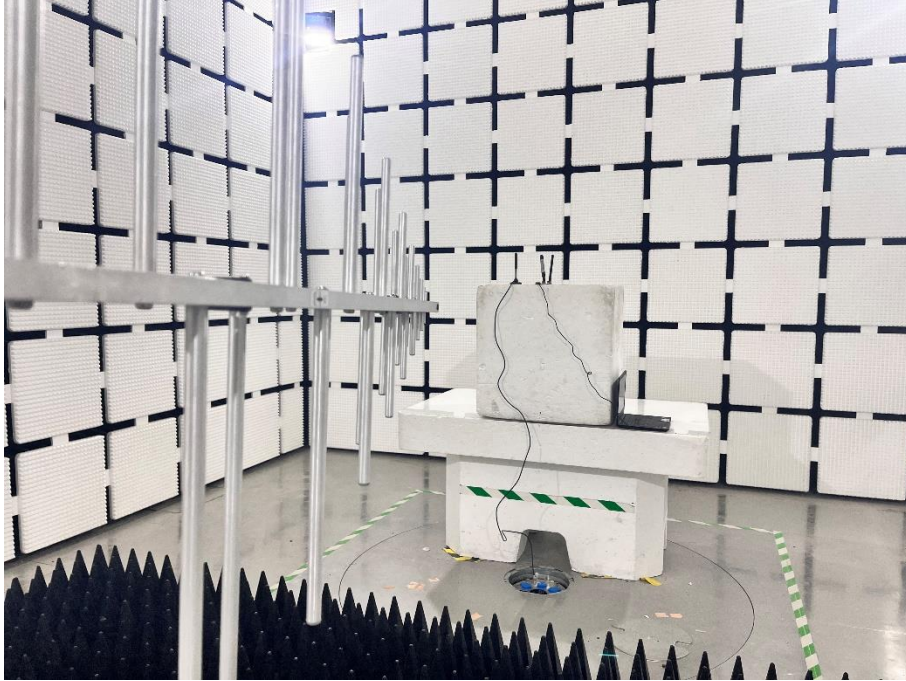

ANNEX B TEST SETUP PHOTOS

1 Radiated Test Photo

30 MHz-1 GHz for WWAN

Above 1GHz for WWAN

Close-Up for WWAN

2 Conducted Test Photo

Conducted Test For WWAN

--BLANK BELOW--