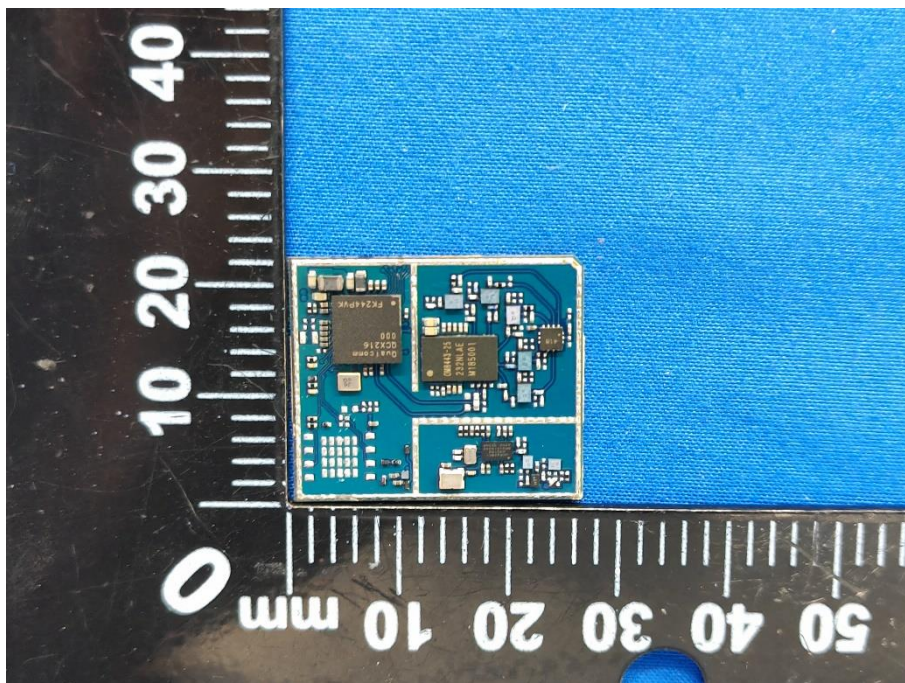

EUT INTERNAL PHOTOS

MAIN BOARD TOP VIEW (WITH SHIELDING)

MAIN BOARD TOP VIEW (WITHOUT SHIELDING)

--BLANK BELOW--